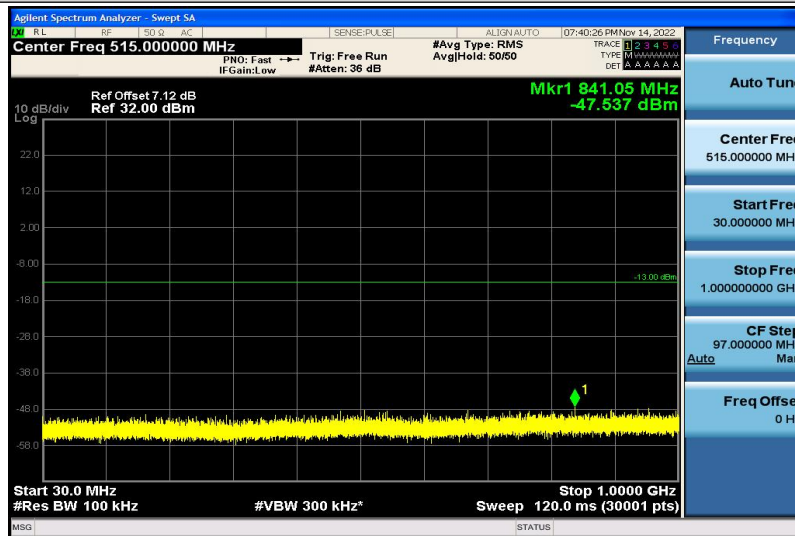

Band4-5MHz-16QAM-20175-1RB#0-1000~26000MHz

Band4-5MHz-16QAM-20375-1RB#0-30~1000MHz