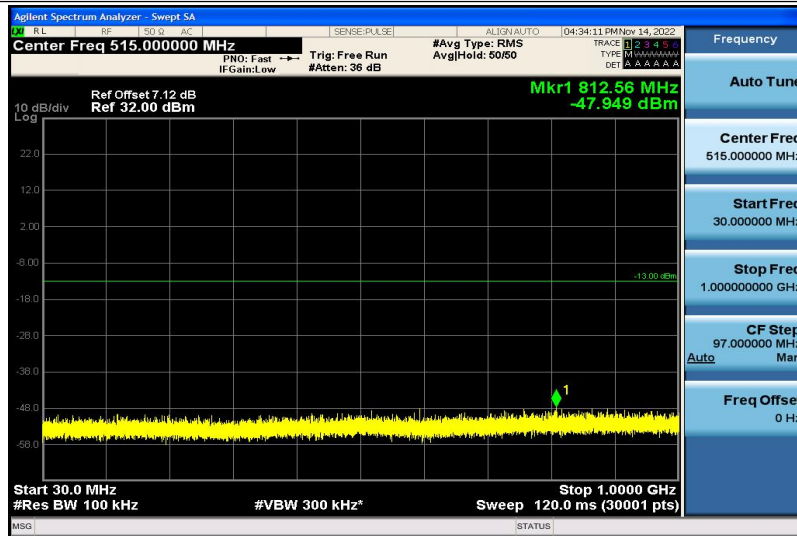

Test Graphs

Band2-1.4MHz-QPSK-18607-1RB#0-30~1000MHz