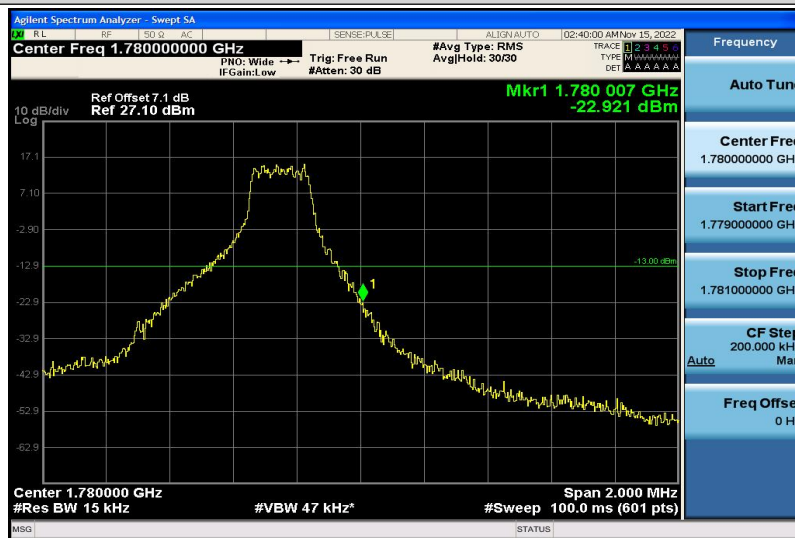

Band66-1.4MHz-QPSK-131979-6RB#0

Band66-1.4MHz-QPSK-132665-1RB#5

Band66-1.4MHz-QPSK-132665-6RB#0

Band66-1.4MHz-16QAM-131979-1RB#0

Band66-1.4MHz-16QAM-131979-6RB#0

Band66-1.4MHz-16QAM-132665-1RB#5

Band66-1.4MHz-16QAM-132665-6RB#0