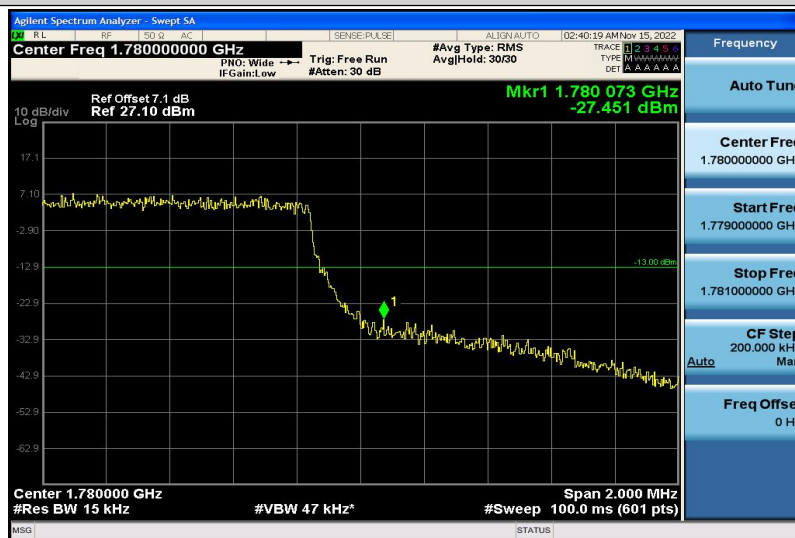

Band66-1.4MHz-QPSK-131979-6RB#0

Band66-1.4MHz-QPSK-132665-1RB#5

Band66-1.4MHz-QPSK-132665-6RB#0

Band66-1.4MHz-16QAM-131979-1RB#0

Band66-1.4MHz-16QAM-131979-6RB#0

Band66-1.4MHz-16QAM-132665-1RB#5

Band66-1.4MHz-16QAM-132665-6RB#0