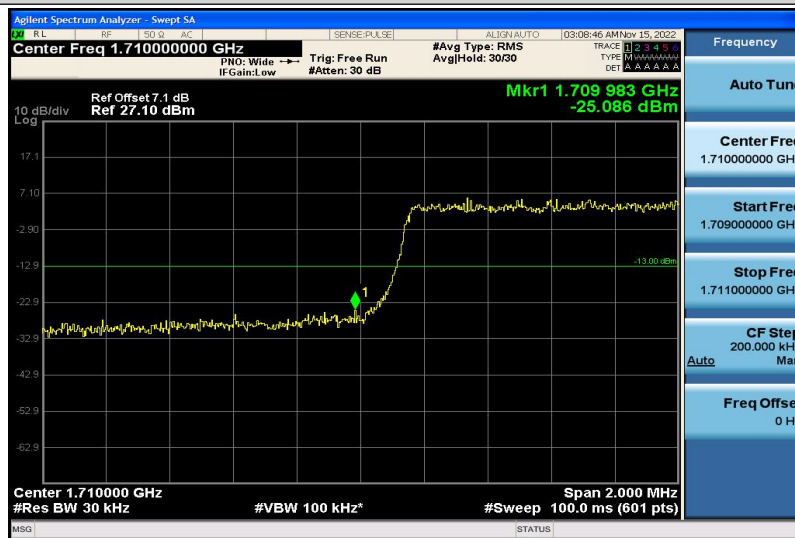

Band66-3MHz-QPSK-131987-1RB#0

Band66-3MHz-QPSK-131987-15RB#0