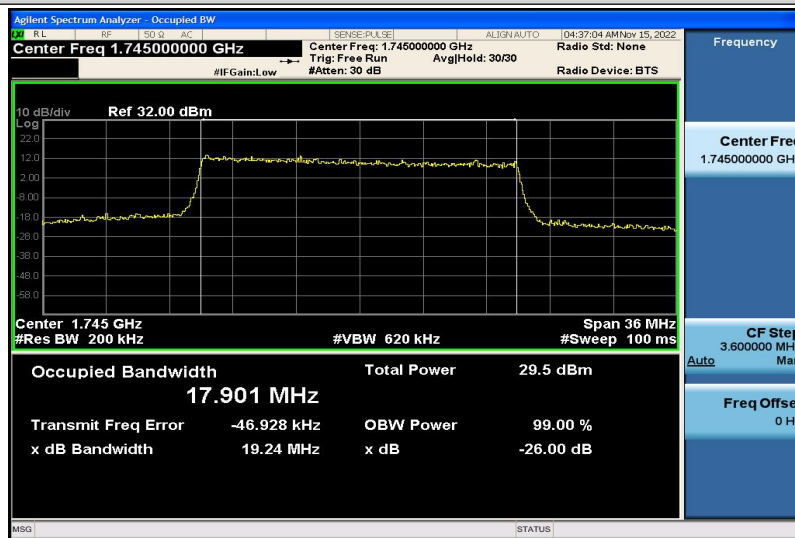

Band66-15MHz-16QAM-132047-75RB#0-13.480

Band66-15MHz-16QAM-132322-75RB#0-13.450

Band66-15MHz-16QAM-132597-75RB#0-13.377

Band66-20MHz-QPSK-132072-100RB#0-17.955

Band66-20MHz-QPSK-132322-100RB#0-17.901

Band66-20MHz-QPSK-132572-100RB#0-17.847