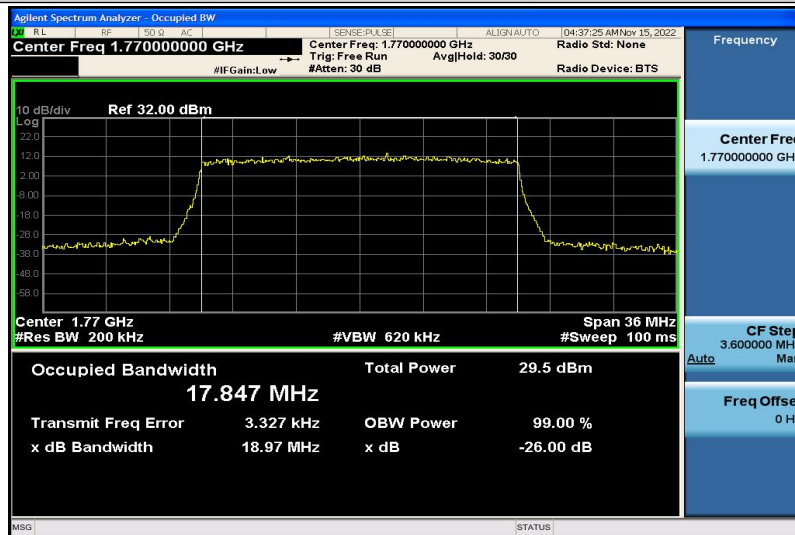

Band66-15MHz-16QAM-132047-75RB#0-13.480

Band66-15MHz-16QAM-132322-75RB#0-13.450

Band66-15MHz-16QAM-132597-75RB#0-13.377

Band66-20MHz-QPSK-132072-100RB#0-17.955

Band66-20MHz-QPSK-132322-100RB#0-17.901

Band66-20MHz-QPSK-132572-100RB#0-17.847