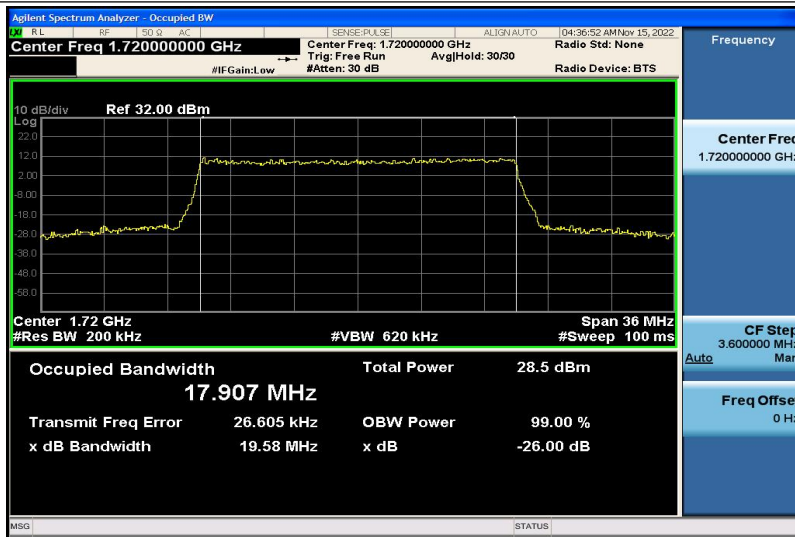

Band66-15MHz-16QAM-132047-75RB#0-13.480

Band66-15MHz-16QAM-132322-75RB#0-13.450

Band66-15MHz-16QAM-132597-75RB#0-13.377

Band66-20MHz-QPSK-132072-100RB#0-17.955

Band66-20MHz-QPSK-132322-100RB#0-17.901

Band66-20MHz-QPSK-132572-100RB#0-17.847