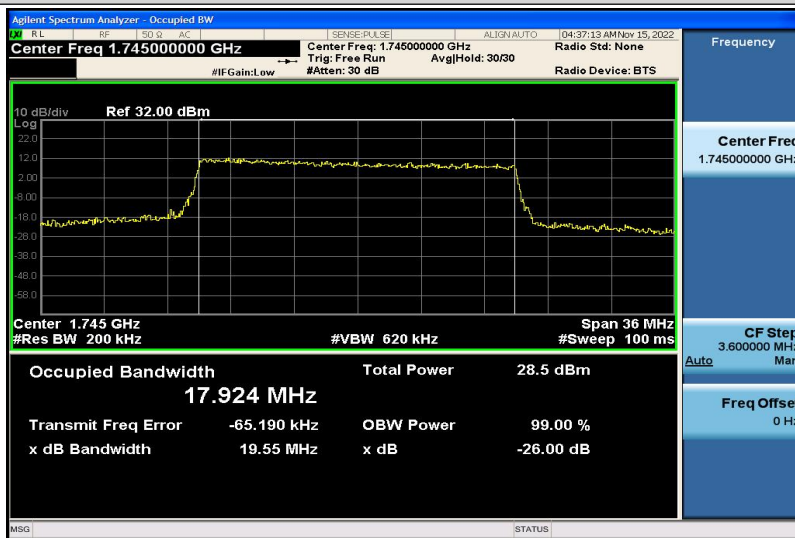

Band66-20MHz-16QAM-132322-100RB#0-17.924