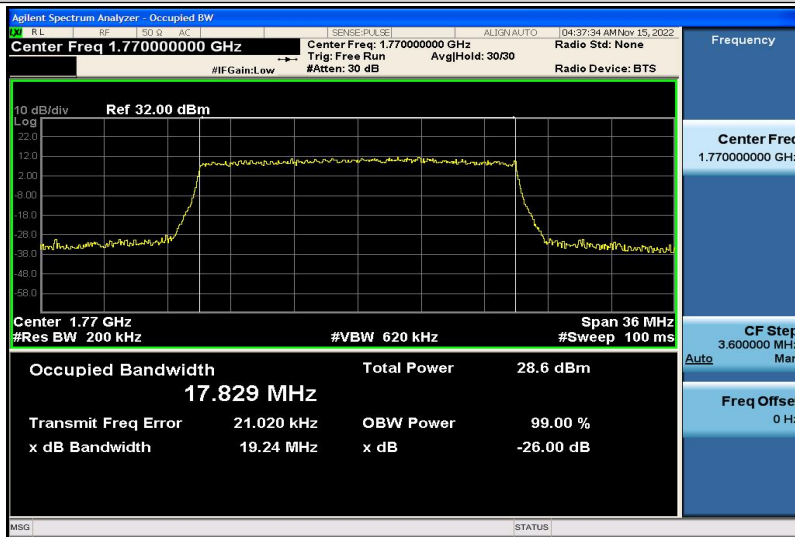

Band66-20MHz-16QAM-132572-100RB#0-17.829