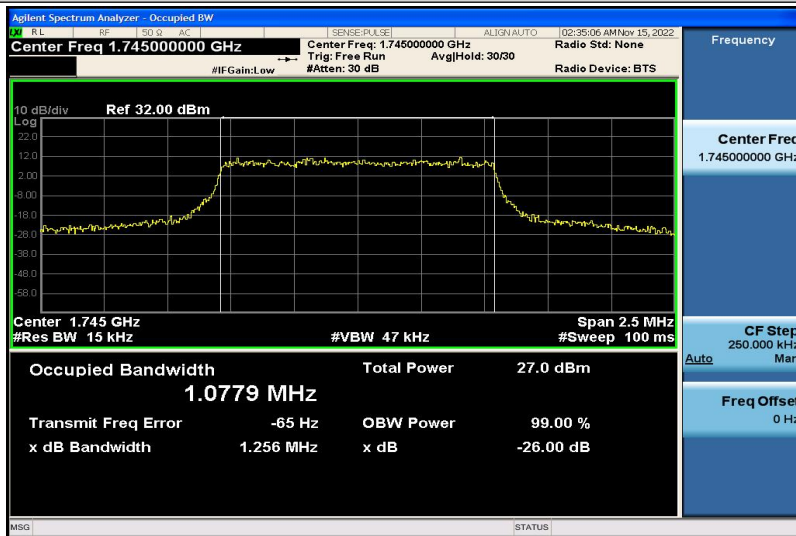

Band66-1.4MHz-16QAM-131979-6RB#0-1.0785

Band66-1.4MHz-16QAM-132322-6RB#0-1.0779