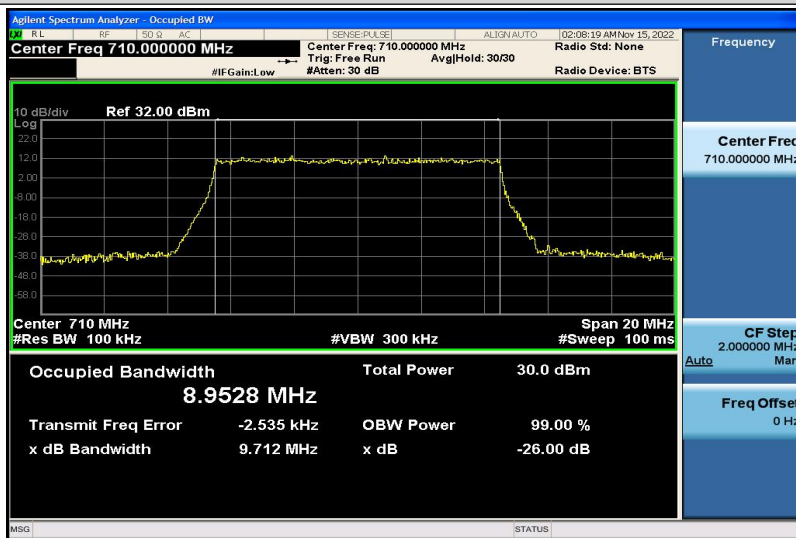

Band17-5MHz-16QAM-23755-25RB#0-4.4820

Band17-5MHz-16QAM-23790-25RB#0-4.4768

Band17-5MHz-16QAM-23825-25RB#0-4.4865

Band17-10MHz-QPSK-23780-50RB#0-8.9602

Band17-10MHz-QPSK-23790-50RB#0-8.9528

Band17-10MHz-QPSK-23800-50RB#0-8.9609