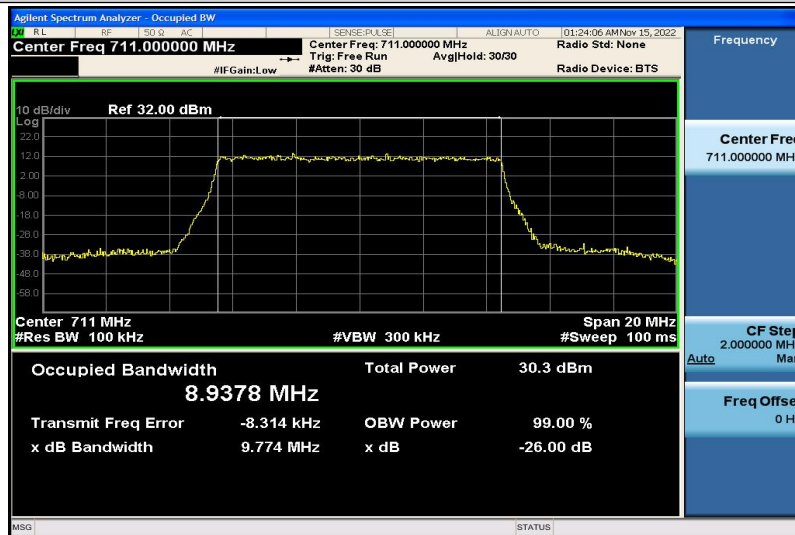

Band12-5MHz-16QAM-23035-25RB#0-4.4796

Band12-5MHz-16QAM-23095-25RB#0-4.4879

Band12-5MHz-16QAM-23155-25RB#0-4.4779

Band12-10MHz-QPSK-23060-50RB#0-8.9606

Band12-10MHz-QPSK-23095-50RB#0-8.9654

Band12-10MHz-QPSK-23130-50RB#0-8.9378