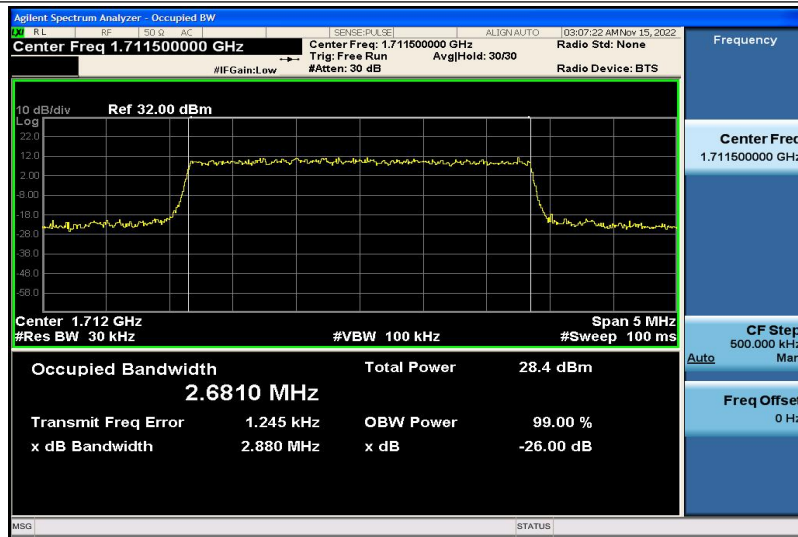

Band66-1.4MHz-16QAM-132665-6RB#0-1.0787

Band66-3MHz-QPSK-131987-15RB#0-2.6810