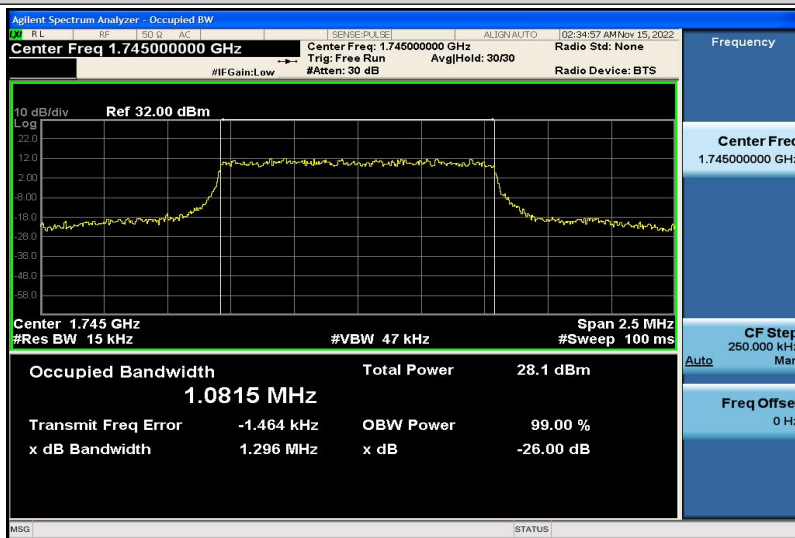

Band17-10MHz-16QAM-23780-50RB#0-8.9573

Band17-10MHz-16QAM-23790-50RB#0-8.9558

Band17-10MHz-16QAM-23800-50RB#0-8.9575

Band66-1.4MHz-QPSK-131979-6RB#0-1.0823

Band66-1.4MHz-QPSK-132322-6RB#0-1.0815

Band66-1.4MHz-QPSK-132665-6RB#0-1.0843