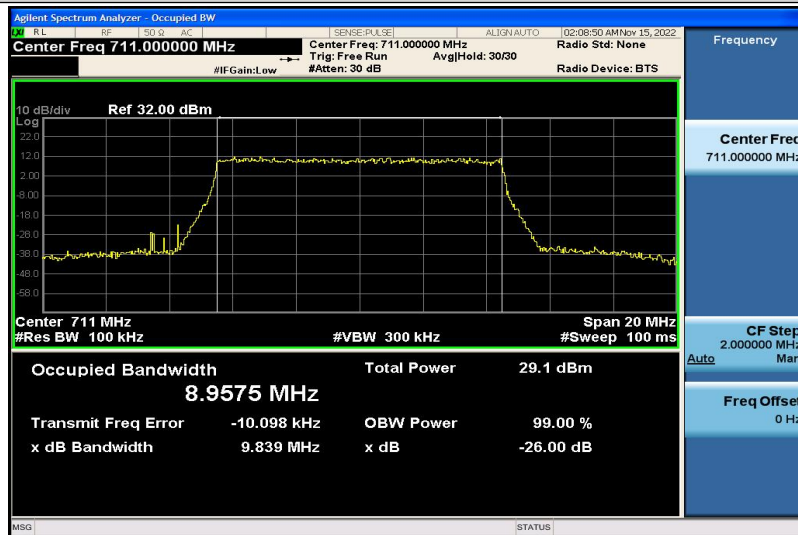

Band17-10MHz-16QAM-23790-50RB#0-8.9558

Band17-10MHz-16QAM-23800-50RB#0-8.9575