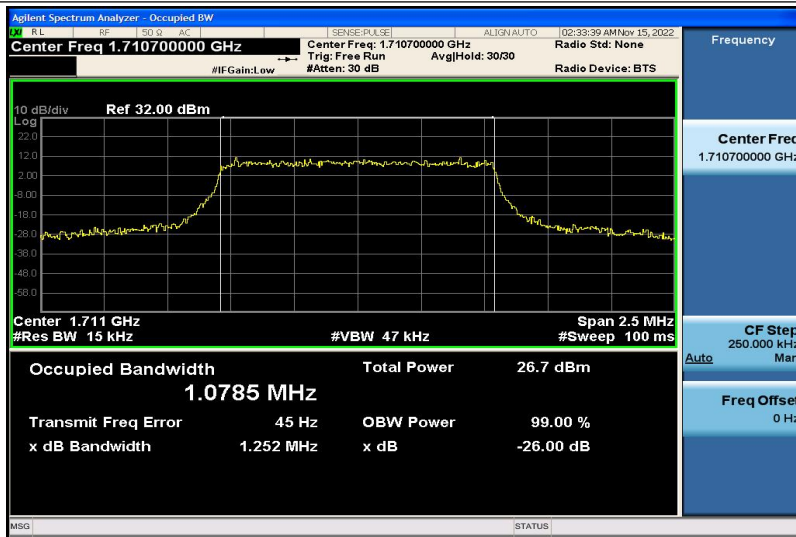

Band17-10MHz-16QAM-23780-50RB#0-8.9573

Band17-10MHz-16QAM-23790-50RB#0-8.9558

Band17-10MHz-16QAM-23800-50RB#0-8.9575

Band66-1.4MHz-QPSK-131979-6RB#0-1.0823

Band66-1.4MHz-QPSK-132322-6RB#0-1.0815

Band66-1.4MHz-QPSK-132665-6RB#0-1.0843