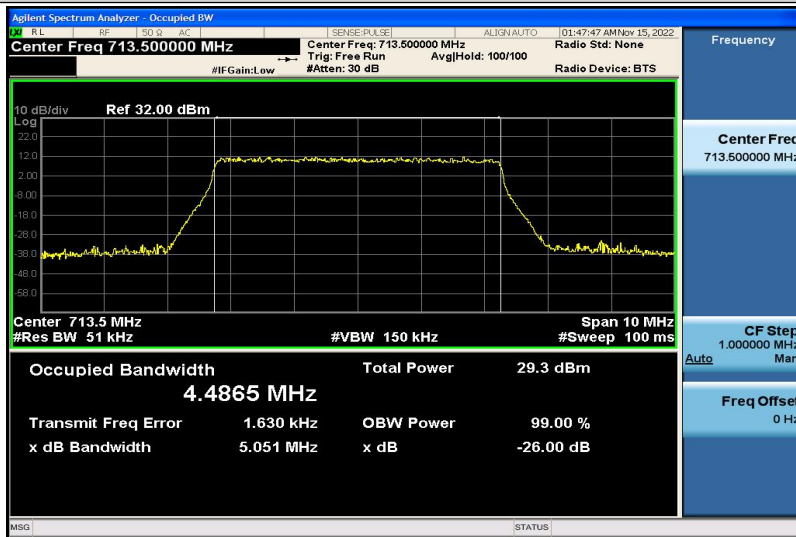

Band17-5MHz-16QAM-23790-25RB#0-4.4768

Band17-5MHz-16QAM-23825-25RB#0-4.4865