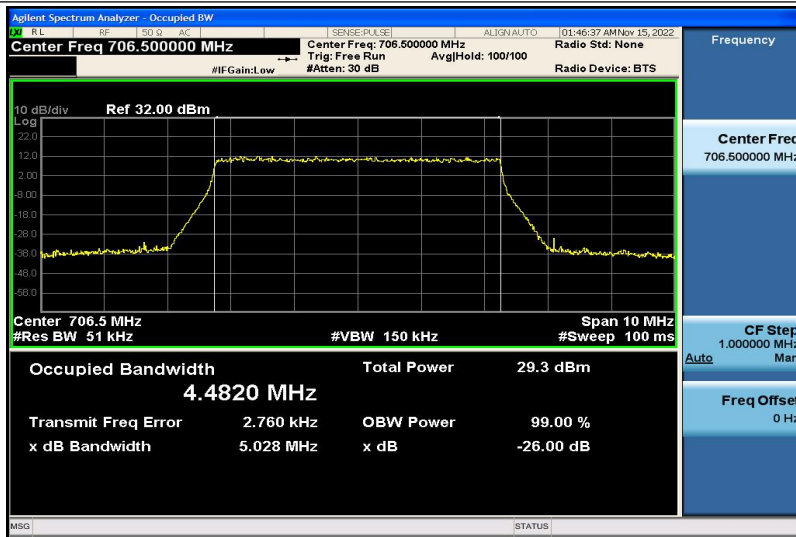

Band12-10MHz-16QAM-23060-50RB#0-8.9525

Band12-10MHz-16QAM-23095-50RB#0-8.9461

Band12-10MHz-16QAM-23130-50RB#0-8.9568

Band17-5MHz-QPSK-23755-25RB#0-4.4886

Band17-5MHz-QPSK-23790-25RB#0-4.4917

Band17-5MHz-QPSK-23825-25RB#0-4.4757