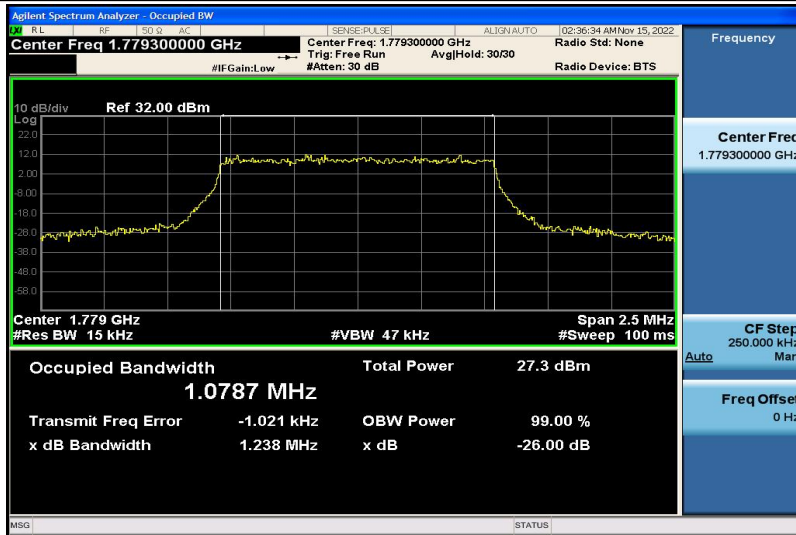

Band66-1.4MHz-16QAM-132322-6RB#0-1.0779

Band66-1.4MHz-16QAM-132665-6RB#0-1.0787