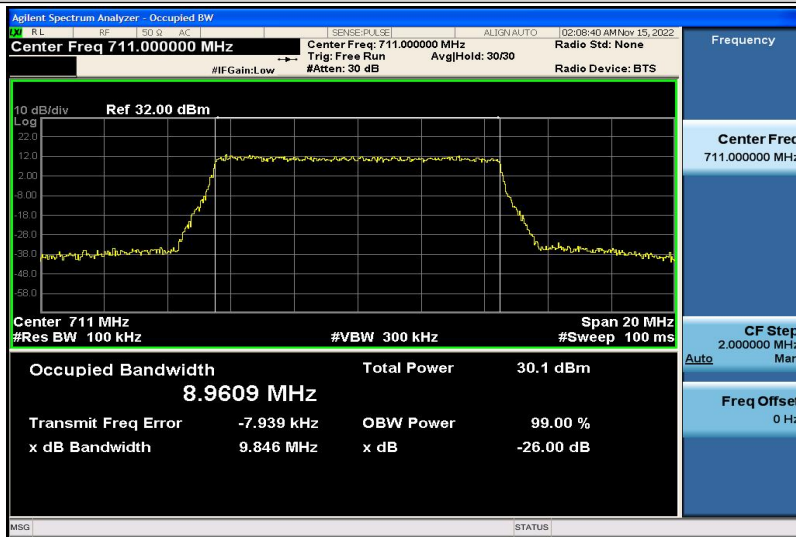

Band17-5MHz-16QAM-23755-25RB#0-4.4820

Band17-5MHz-16QAM-23790-25RB#0-4.4768

Band17-5MHz-16QAM-23825-25RB#0-4.4865

Band17-10MHz-QPSK-23780-50RB#0-8.9602

Band17-10MHz-QPSK-23790-50RB#0-8.9528

Band17-10MHz-QPSK-23800-50RB#0-8.9609