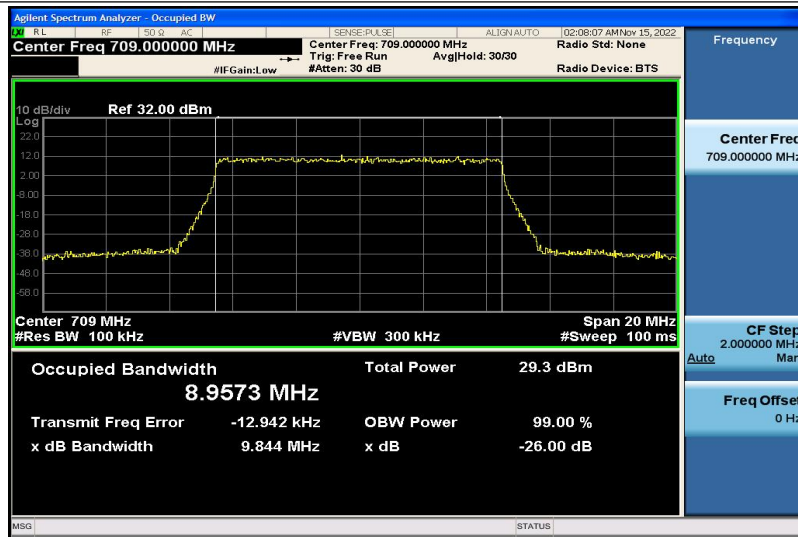

Band17-5MHz-16QAM-23755-25RB#0-4.4820

Band17-5MHz-16QAM-23790-25RB#0-4.4768

Band17-5MHz-16QAM-23825-25RB#0-4.4865

Band17-10MHz-QPSK-23780-50RB#0-8.9602

Band17-10MHz-QPSK-23790-50RB#0-8.9528

Band17-10MHz-QPSK-23800-50RB#0-8.9609