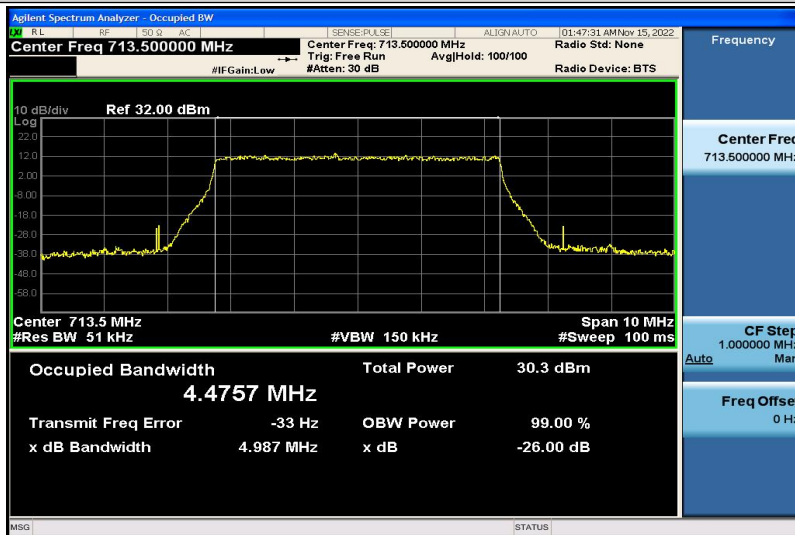

Band12-10MHz-16QAM-23060-50RB#0-8.9525

Band12-10MHz-16QAM-23095-50RB#0-8.9461

Band12-10MHz-16QAM-23130-50RB#0-8.9568

Band17-5MHz-QPSK-23755-25RB#0-4.4886

Band17-5MHz-QPSK-23790-25RB#0-4.4917

Band17-5MHz-QPSK-23825-25RB#0-4.4757