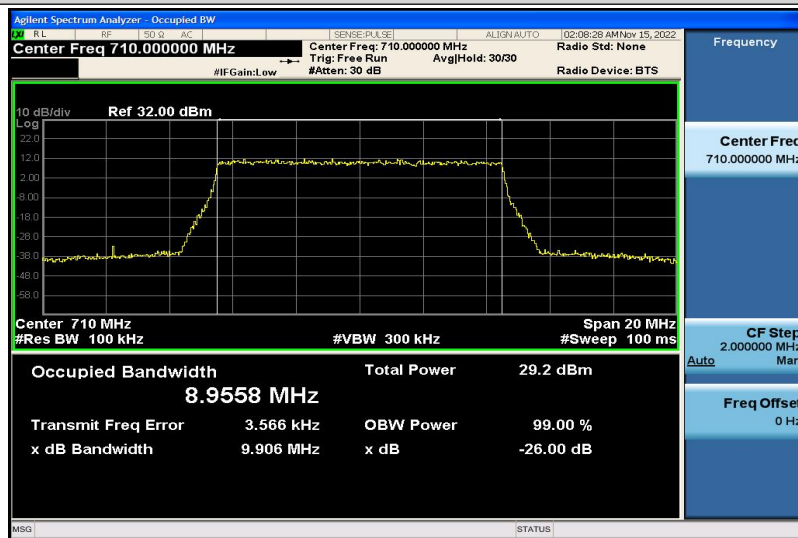

Band17-10MHz-16QAM-23780-50RB#0-8.9573

Band17-10MHz-16QAM-23790-50RB#0-8.9558