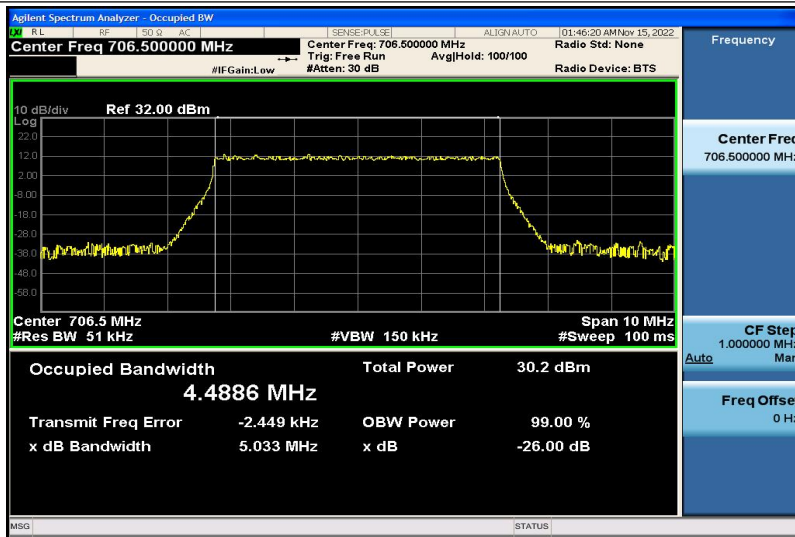

Band12-10MHz-16QAM-23130-50RB#0-8.9568

Band17-5MHz-QPSK-23755-25RB#0-4.4886