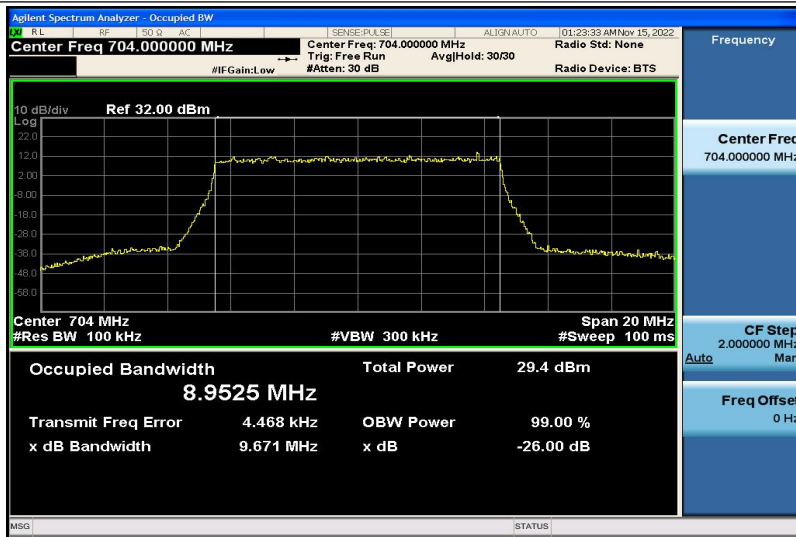

Band12-5MHz-16QAM-23035-25RB#0-4.4796

Band12-5MHz-16QAM-23095-25RB#0-4.4879

Band12-5MHz-16QAM-23155-25RB#0-4.4779

Band12-10MHz-QPSK-23060-50RB#0-8.9606

Band12-10MHz-QPSK-23095-50RB#0-8.9654

Band12-10MHz-QPSK-23130-50RB#0-8.9378