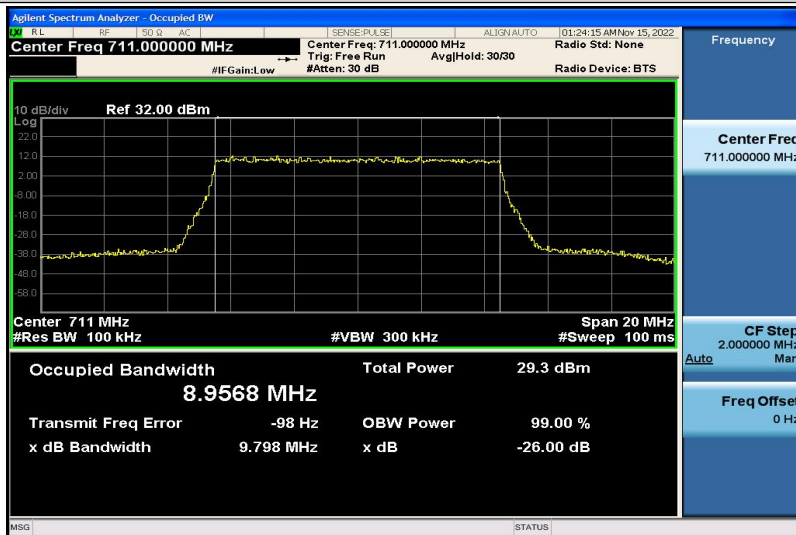

Band12-10MHz-16QAM-23095-50RB#0-8.9461

Band12-10MHz-16QAM-23130-50RB#0-8.9568