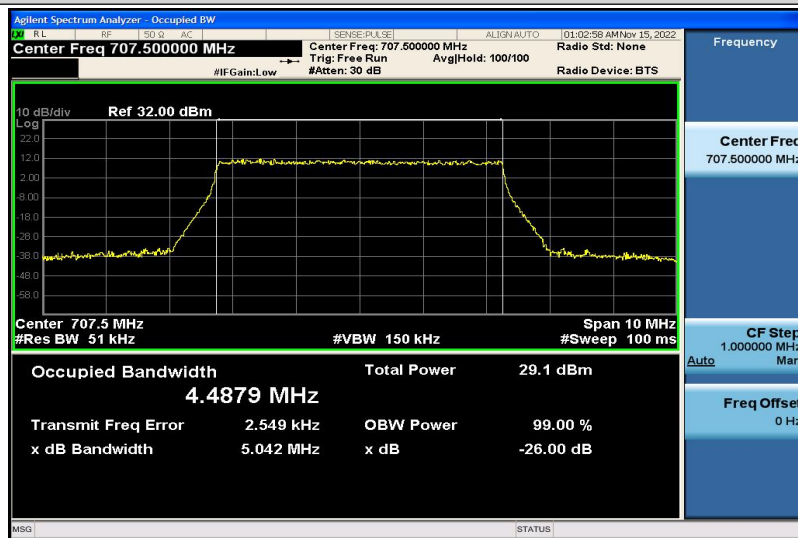

Band12-5MHz-16QAM-23035-25RB#0-4.4796

Band12-5MHz-16QAM-23095-25RB#0-4.4879