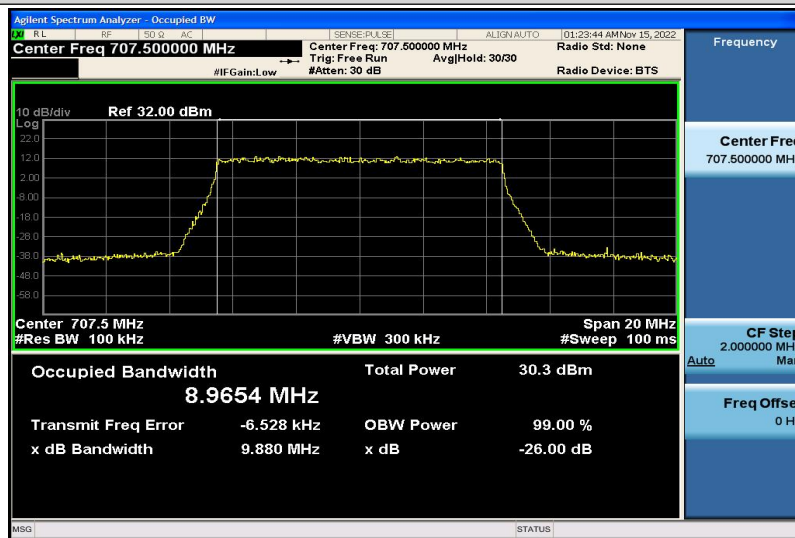

Band12-5MHz-16QAM-23035-25RB#0-4.4796

Band12-5MHz-16QAM-23095-25RB#0-4.4879

Band12-5MHz-16QAM-23155-25RB#0-4.4779

Band12-10MHz-QPSK-23060-50RB#0-8.9606

Band12-10MHz-QPSK-23095-50RB#0-8.9654

Band12-10MHz-QPSK-23130-50RB#0-8.9378