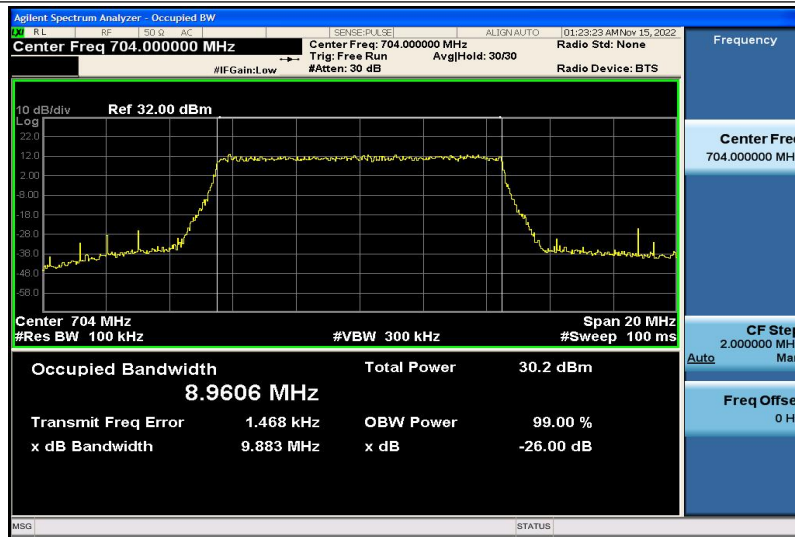

Band12-5MHz-16QAM-23155-25RB#0-4.4779

Band12-10MHz-QPSK-23060-50RB#0-8.9606