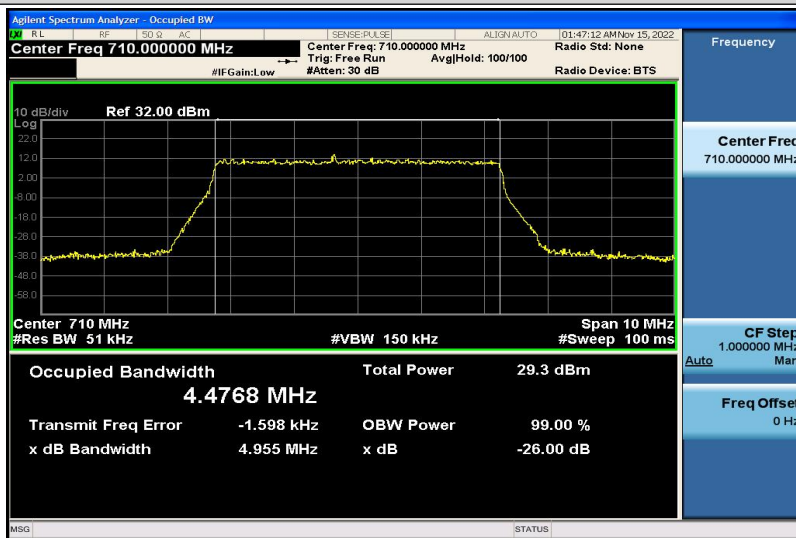

Band17-5MHz-16QAM-23755-25RB#0-4.4820

Band17-5MHz-16QAM-23790-25RB#0-4.4768