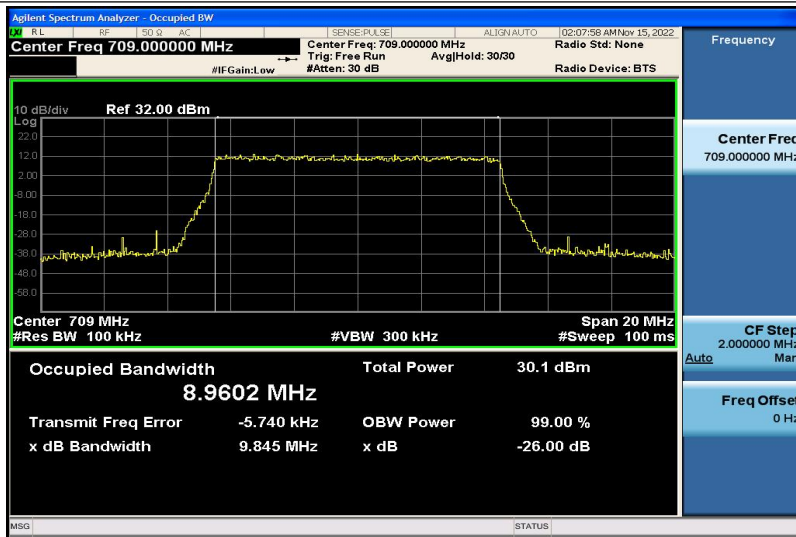

Band17-5MHz-16QAM-23825-25RB#0-4.4865

Band17-10MHz-QPSK-23780-50RB#0-8.9602