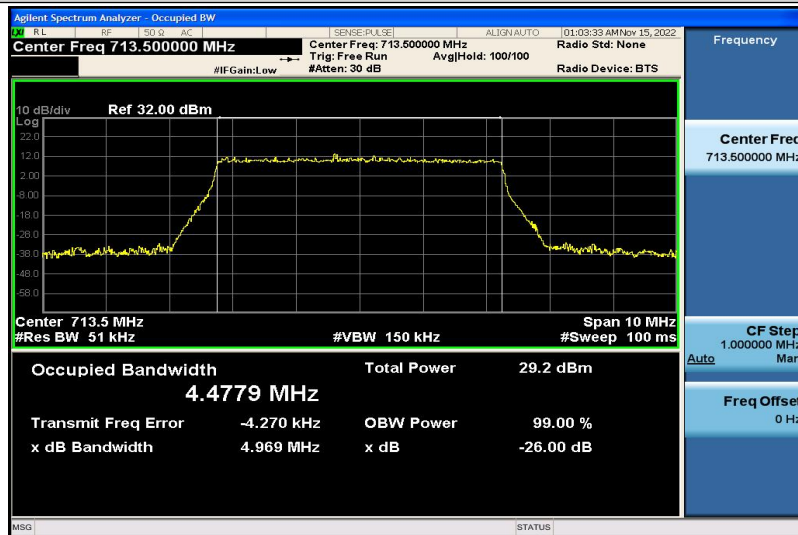

Band12-5MHz-16QAM-23095-25RB#0-4.4879

Band12-5MHz-16QAM-23155-25RB#0-4.4779