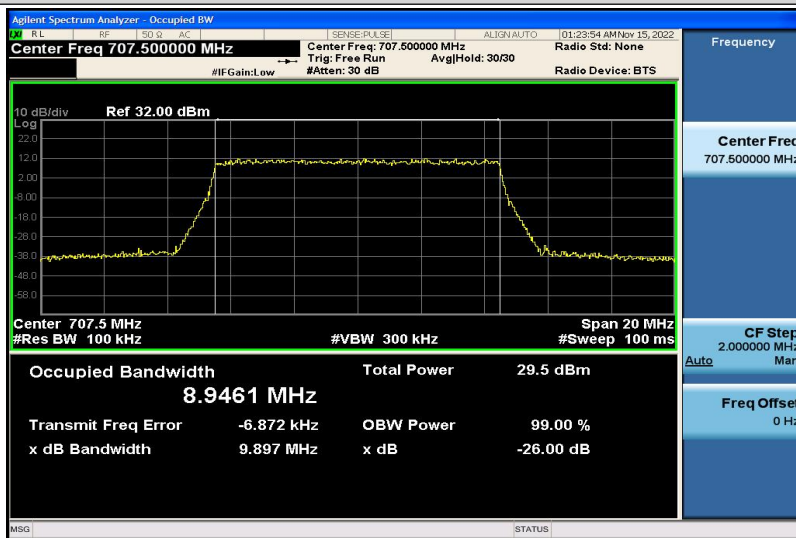

Band12-10MHz-16QAM-23060-50RB#0-8.9525

Band12-10MHz-16QAM-23095-50RB#0-8.9461