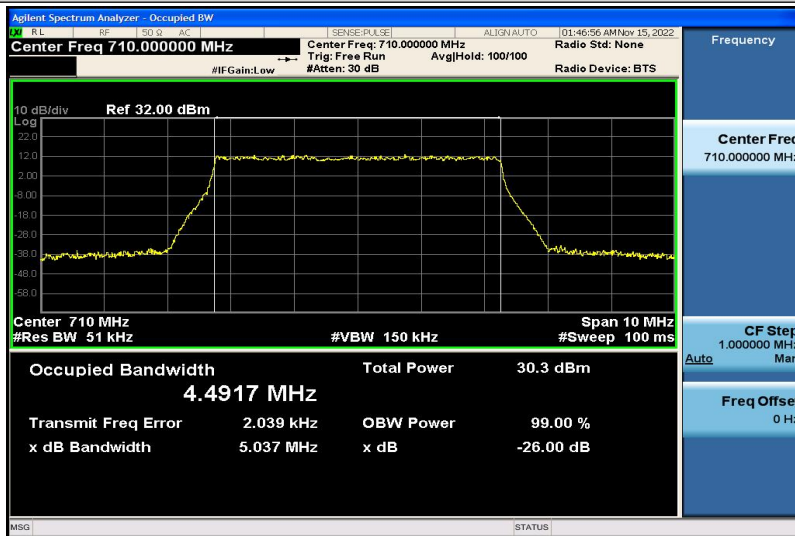

Band12-10MHz-16QAM-23060-50RB#0-8.9525

Band12-10MHz-16QAM-23095-50RB#0-8.9461

Band12-10MHz-16QAM-23130-50RB#0-8.9568

Band17-5MHz-QPSK-23755-25RB#0-4.4886

Band17-5MHz-QPSK-23790-25RB#0-4.4917

Band17-5MHz-QPSK-23825-25RB#0-4.4757