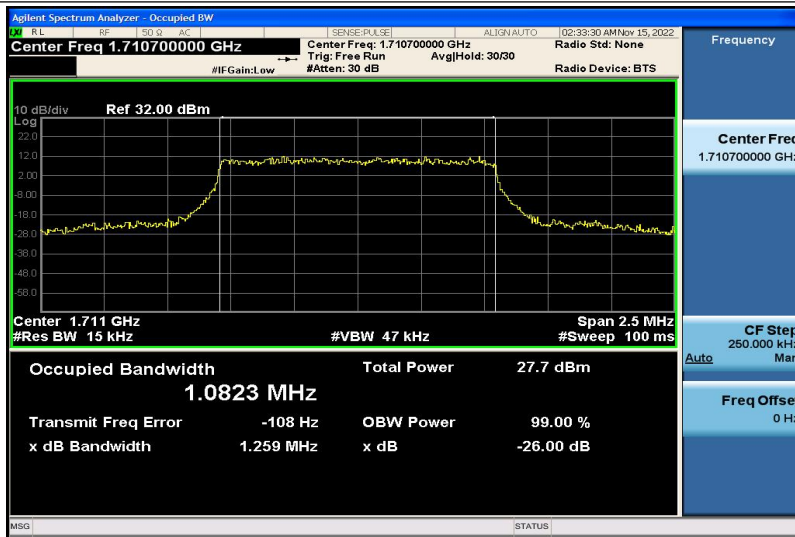

Band17-10MHz-16QAM-23800-50RB#0-8.9575

Band66-1.4MHz-QPSK-131979-6RB#0-1.0823