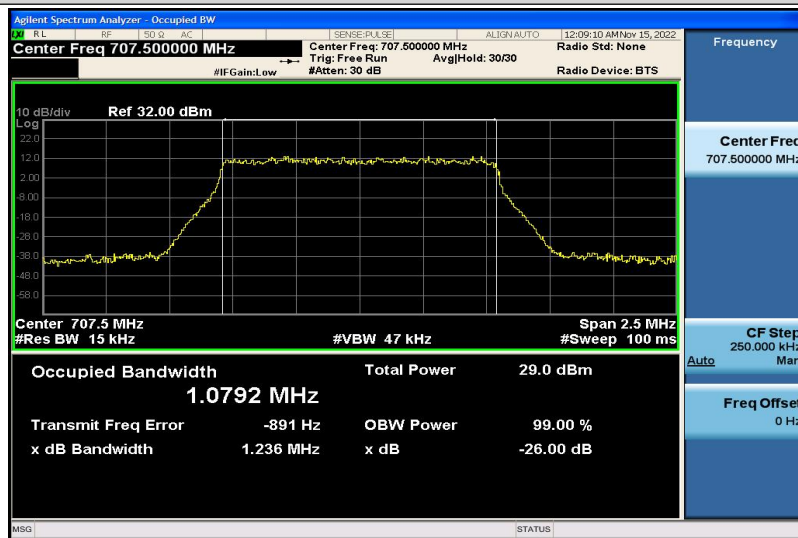

Band7-20MHz-16QAM-20850-100RB#0-17.798

Band7-20MHz-16QAM-21100-100RB#0-17.880

Band7-20MHz-16QAM-21350-100RB#0-17.886

Band12-1.4MHz-QPSK-23017-6RB#0-1.0769

Band12-1.4MHz-QPSK-23095-6RB#0-1.0792

Band12-1.4MHz-QPSK-23173-6RB#0-1.0813