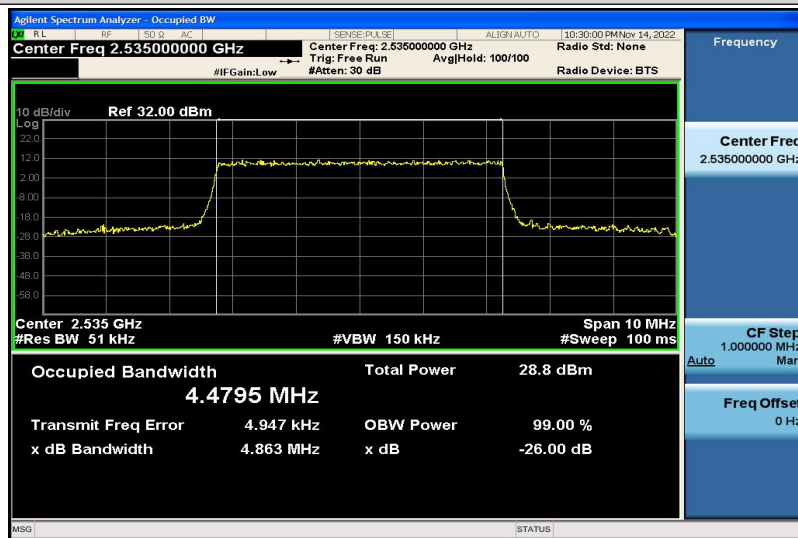

Band7-5MHz-16QAM-20775-25RB#0-4.4722

Band7-5MHz-16QAM-21100-25RB#0-4.4795