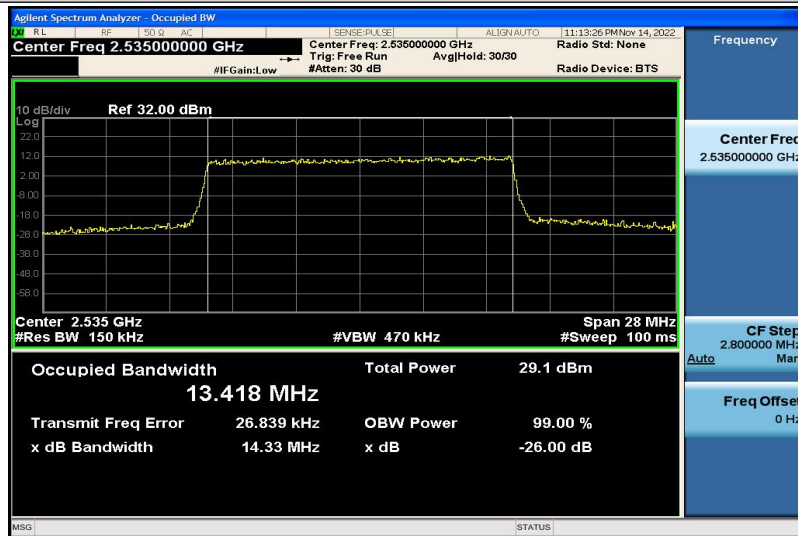

Band7-15MHz-16QAM-20825-75RB#0-13.409

Band7-15MHz-16QAM-21100-75RB#0-13.418