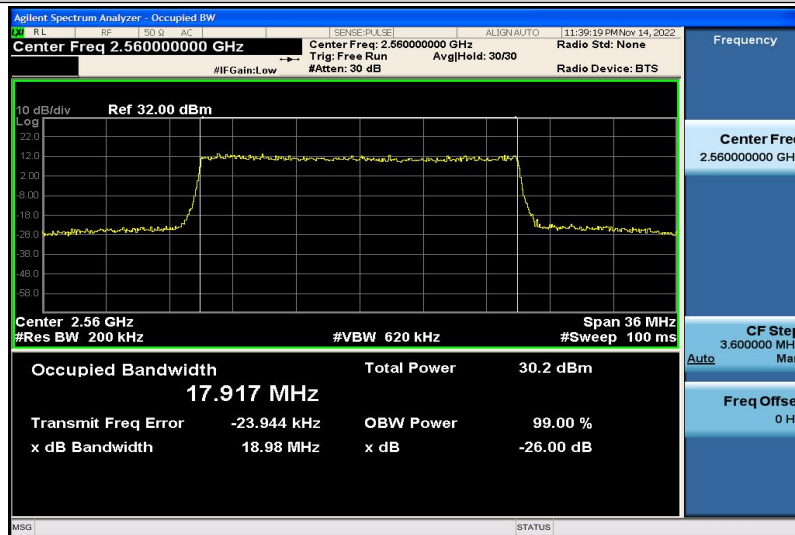

Band7-15MHz-16QAM-20825-75RB#0-13.409

Band7-15MHz-16QAM-21100-75RB#0-13.418

Band7-15MHz-16QAM-21375-75RB#0-13.431

Band7-20MHz-QPSK-20850-100RB#0-17.837

Band7-20MHz-QPSK-21100-100RB#0-17.865

Band7-20MHz-QPSK-21350-100RB#0-17.917