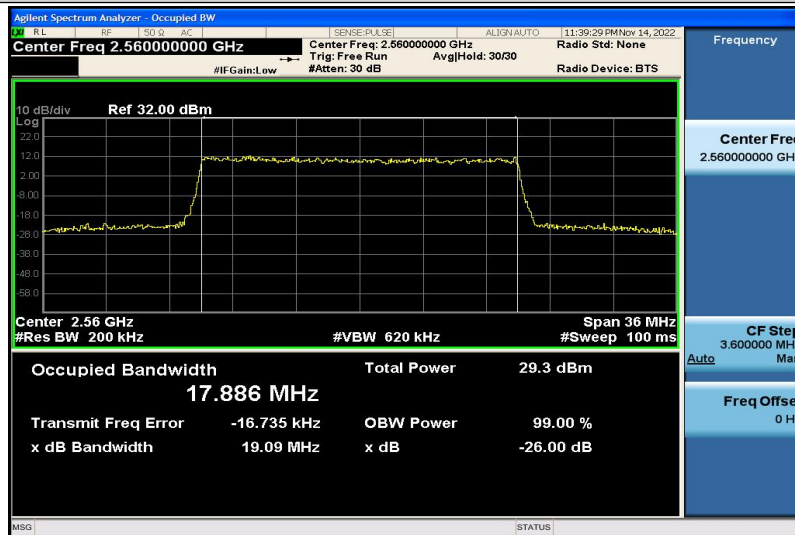

Band7-20MHz-16QAM-21100-100RB#0-17.880

Band7-20MHz-16QAM-21350-100RB#0-17.886