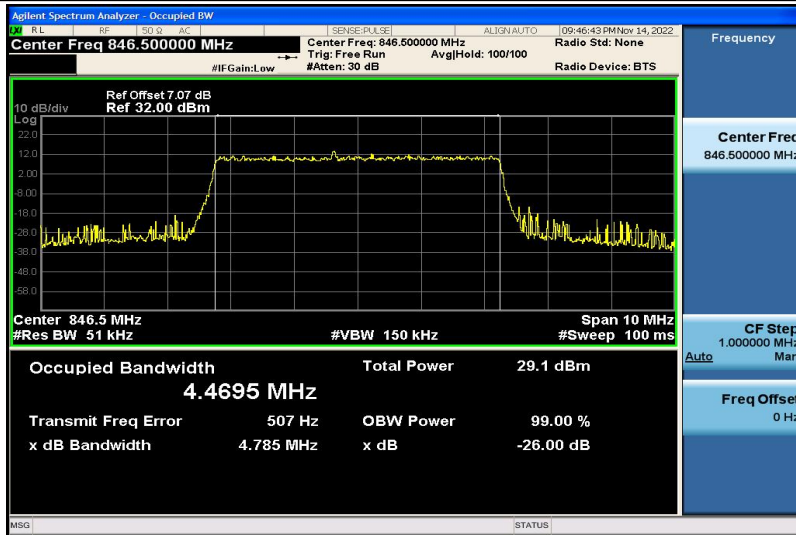

Band5-5MHz-16QAM-20525-25RB#0-4.4725

Band5-5MHz-16QAM-20625-25RB#0-4.4695