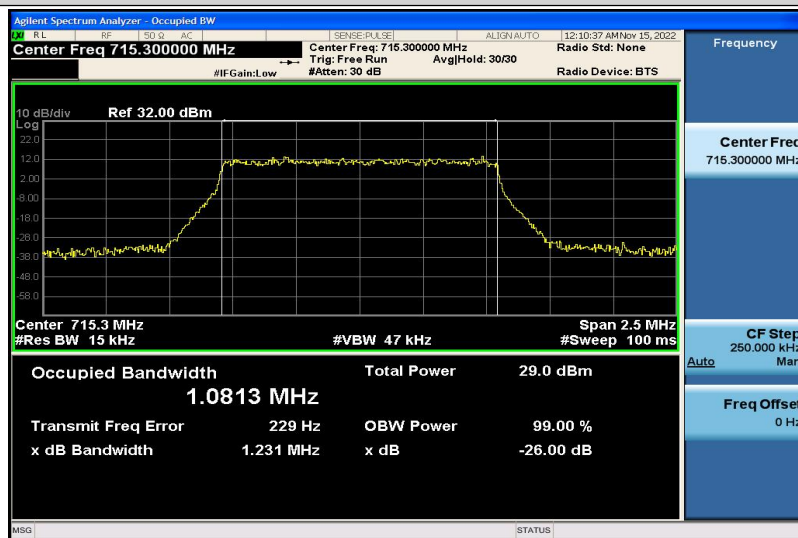

Band7-20MHz-16QAM-20850-100RB#0-17.798

Band7-20MHz-16QAM-21100-100RB#0-17.880

Band7-20MHz-16QAM-21350-100RB#0-17.886

Band12-1.4MHz-QPSK-23017-6RB#0-1.0769

Band12-1.4MHz-QPSK-23095-6RB#0-1.0792

Band12-1.4MHz-QPSK-23173-6RB#0-1.0813