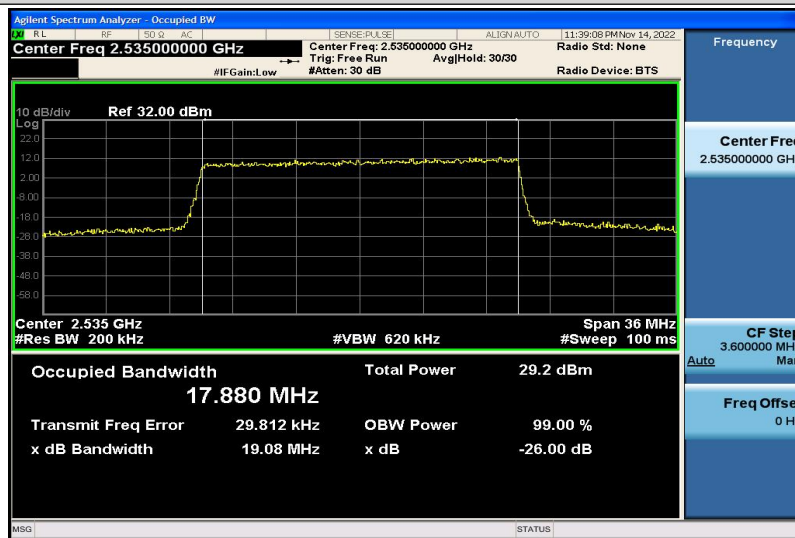

Band7-20MHz-16QAM-20850-100RB#0-17.798

Band7-20MHz-16QAM-21100-100RB#0-17.880