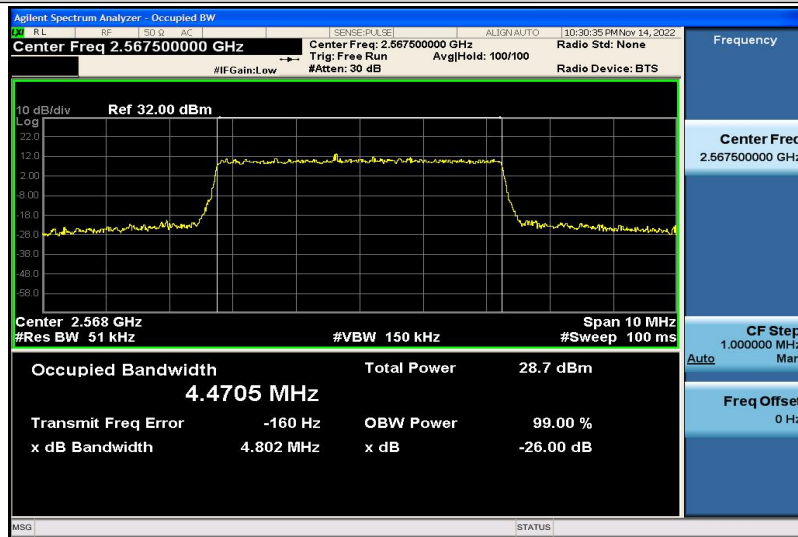

Band7-5MHz-16QAM-21100-25RB#0-4.4795

Band7-5MHz-16QAM-21425-25RB#0-4.4705