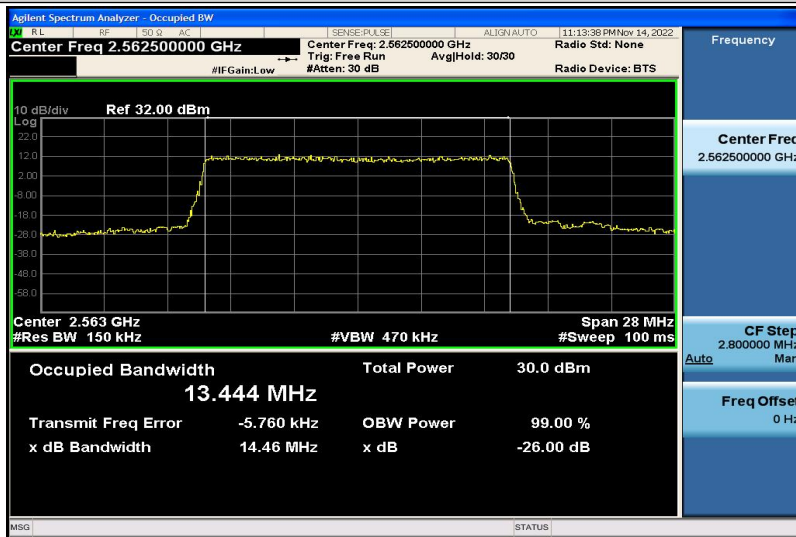

Band7-10MHz-16QAM-20800-50RB#0-8.9368

Band7-10MHz-16QAM-21100-50RB#0-8.9435

Band7-10MHz-16QAM-21400-50RB#0-8.9441

Band7-15MHz-QPSK-20825-75RB#0-13.382

Band7-15MHz-QPSK-21100-75RB#0-13.402

Band7-15MHz-QPSK-21375-75RB#0-13.444