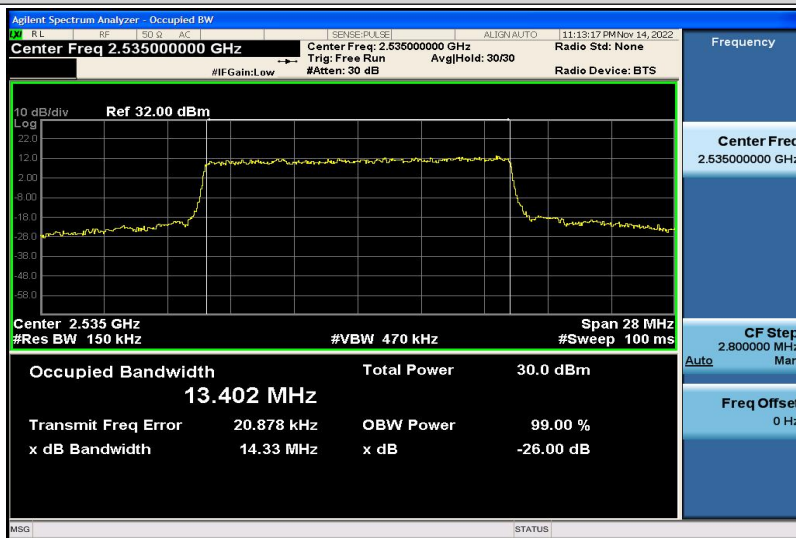

Band7-10MHz-16QAM-20800-50RB#0-8.9368

Band7-10MHz-16QAM-21100-50RB#0-8.9435

Band7-10MHz-16QAM-21400-50RB#0-8.9441

Band7-15MHz-QPSK-20825-75RB#0-13.382

Band7-15MHz-QPSK-21100-75RB#0-13.402

Band7-15MHz-QPSK-21375-75RB#0-13.444