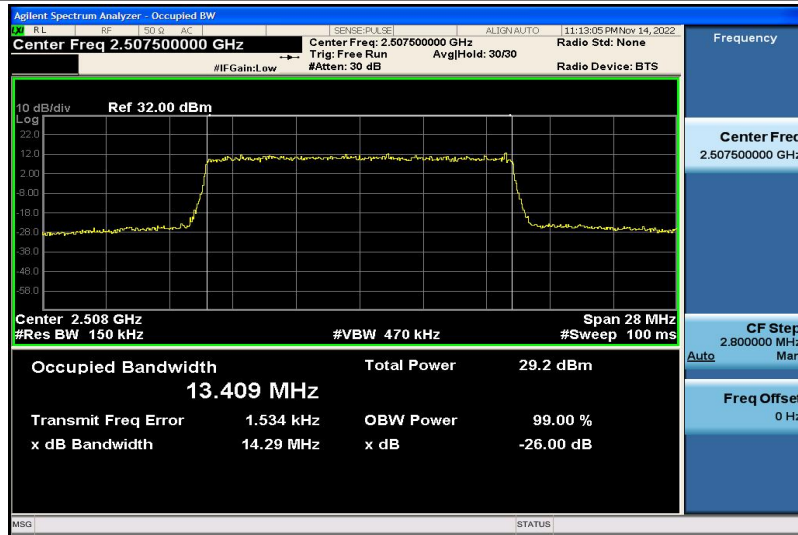

Band7-10MHz-16QAM-20800-50RB#0-8.9368

Band7-10MHz-16QAM-21100-50RB#0-8.9435

Band7-10MHz-16QAM-21400-50RB#0-8.9441

Band7-15MHz-QPSK-20825-75RB#0-13.382

Band7-15MHz-QPSK-21100-75RB#0-13.402

Band7-15MHz-QPSK-21375-75RB#0-13.444