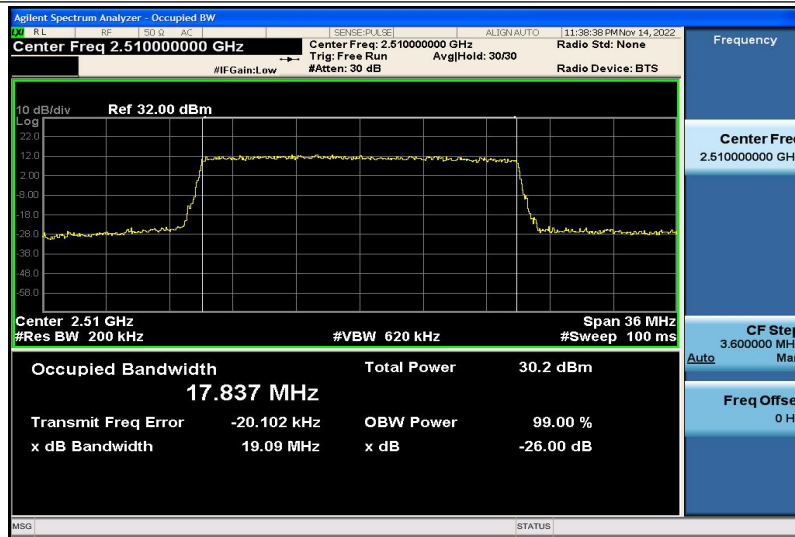

Band7-15MHz-16QAM-21375-75RB#0-13.431

Band7-20MHz-QPSK-20850-100RB#0-17.837