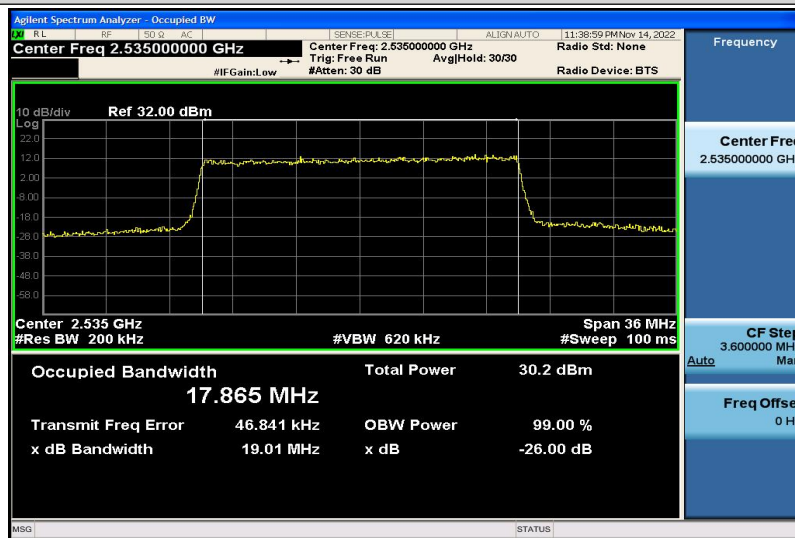

Band7-15MHz-16QAM-20825-75RB#0-13.409

Band7-15MHz-16QAM-21100-75RB#0-13.418

Band7-15MHz-16QAM-21375-75RB#0-13.431

Band7-20MHz-QPSK-20850-100RB#0-17.837

Band7-20MHz-QPSK-21100-100RB#0-17.865

Band7-20MHz-QPSK-21350-100RB#0-17.917