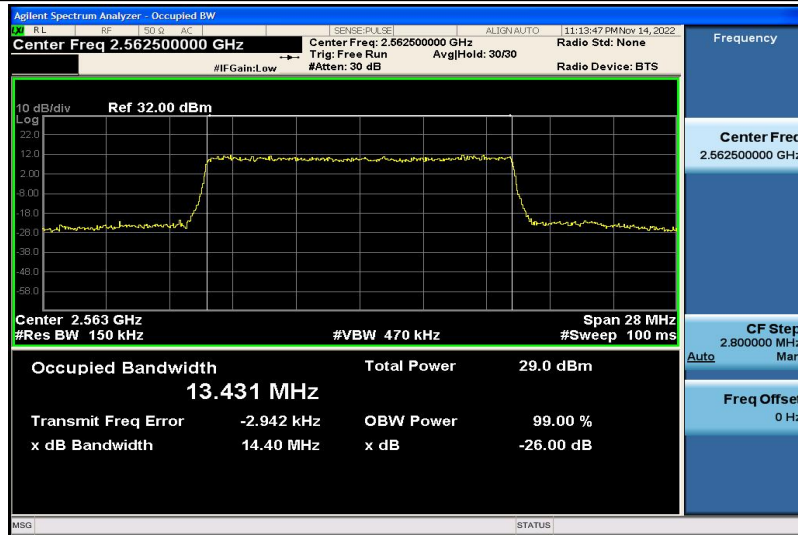

Band7-15MHz-16QAM-21100-75RB#0-13.418

Band7-15MHz-16QAM-21375-75RB#0-13.431