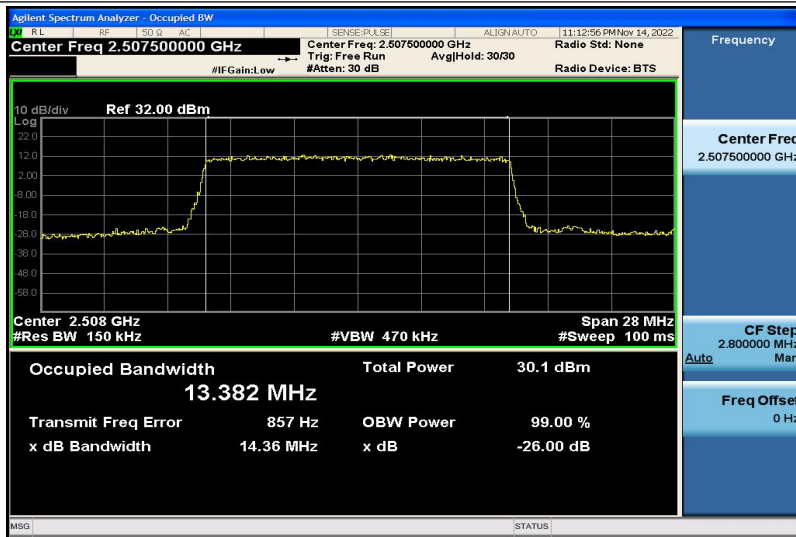

Band7-10MHz-16QAM-21400-50RB#0-8.9441

Band7-15MHz-QPSK-20825-75RB#0-13.382