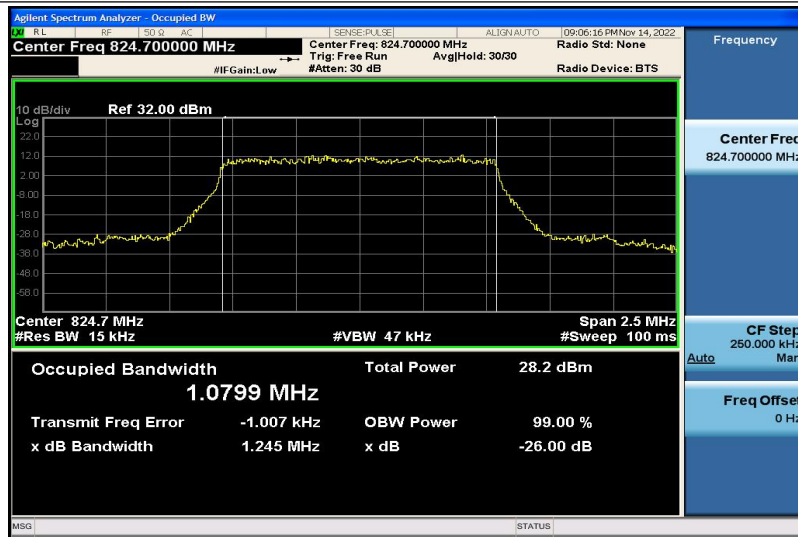

Band4-20MHz-16QAM-20050-100RB#0-17.912

Band4-20MHz-16QAM-20175-100RB#0-17.829

Band4-20MHz-16QAM-20300-100RB#0-17.929

Band5-1.4MHz-QPSK-20407-6RB#0-1.0851

Band5-1.4MHz-QPSK-20525-6RB#0-1.0784

Band5-1.4MHz-QPSK-20643-6RB#0-1.0761