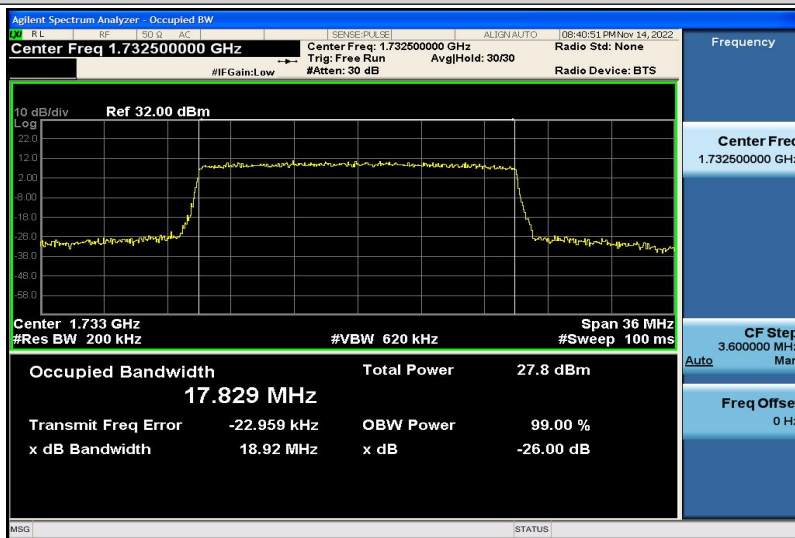

Band4-20MHz-16QAM-20050-100RB#0-17.912

Band4-20MHz-16QAM-20175-100RB#0-17.829