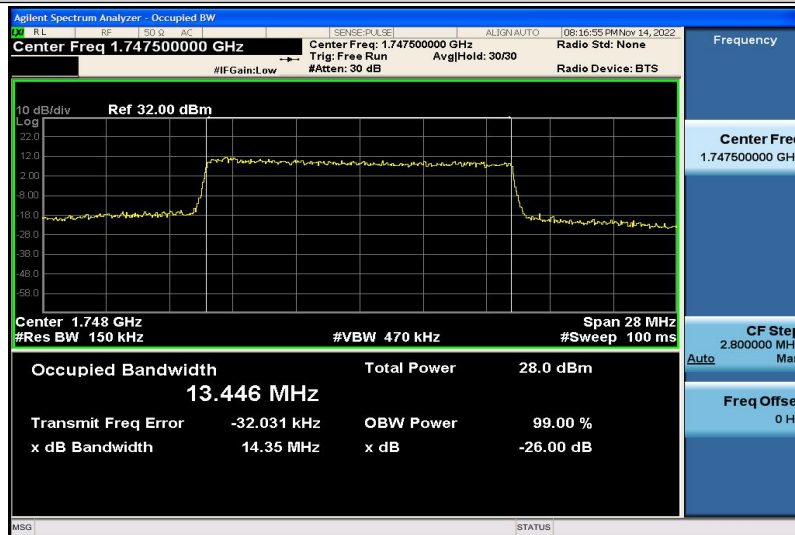

Band4-15MHz-16QAM-20175-75RB#0-13.388

Band4-15MHz-16QAM-20325-75RB#0-13.446