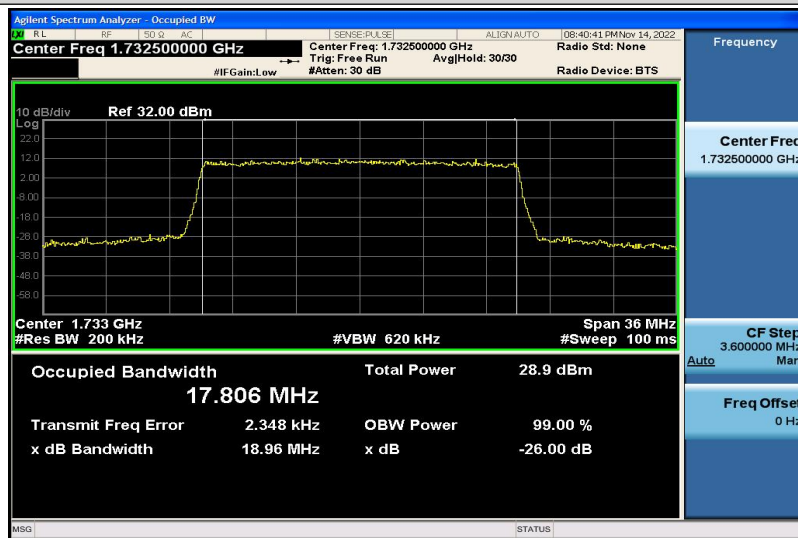

Band4-15MHz-16QAM-20025-75RB#0-13.455

Band4-15MHz-16QAM-20175-75RB#0-13.388

Band4-15MHz-16QAM-20325-75RB#0-13.446

Band4-20MHz-QPSK-20050-100RB#0-17.906

Band4-20MHz-QPSK-20175-100RB#0-17.806

Band4-20MHz-QPSK-20300-100RB#0-17.874