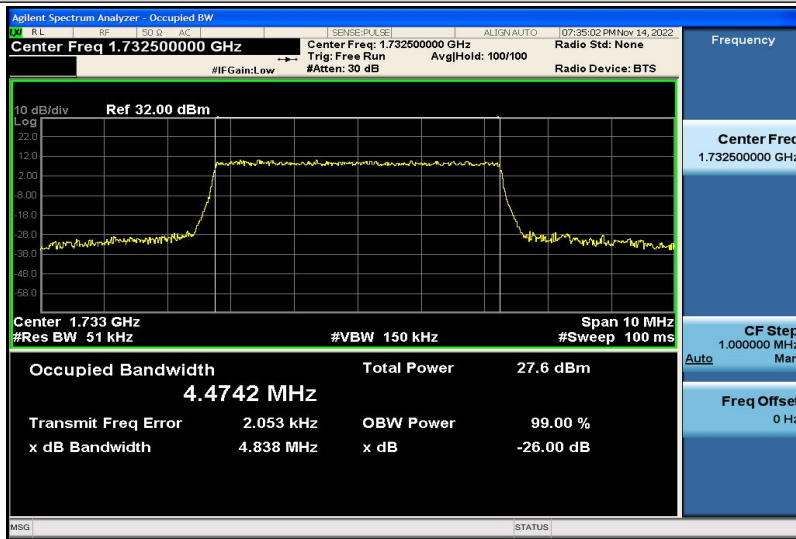

Band4-5MHz-16QAM-19975-25RB#0-4.4763

Band4-5MHz-16QAM-20175-25RB#0-4.4742