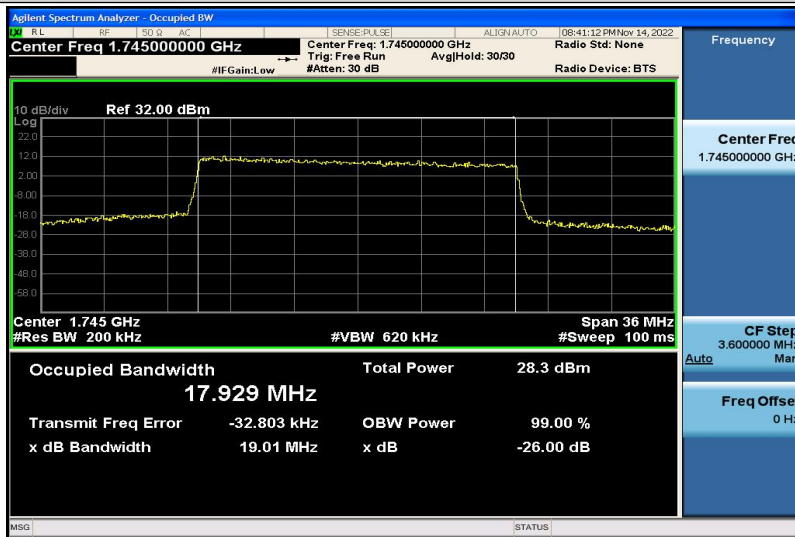

Band4-20MHz-16QAM-20175-100RB#0-17.829

Band4-20MHz-16QAM-20300-100RB#0-17.929