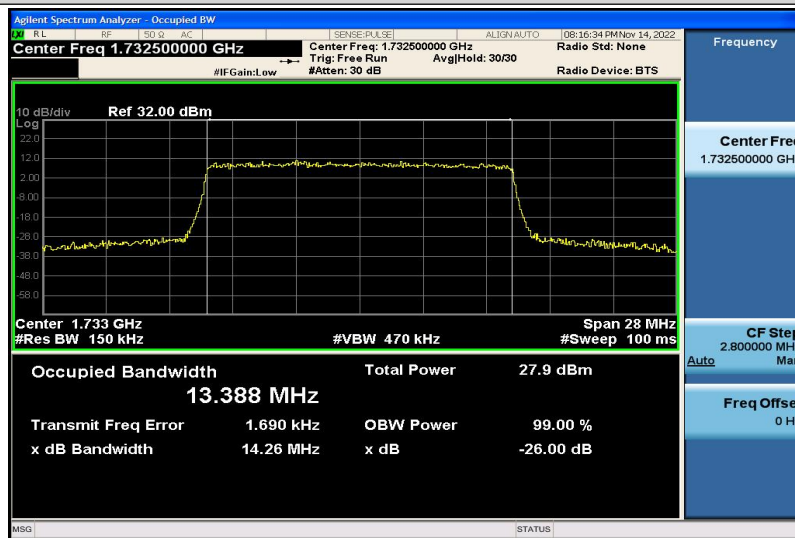

Band4-15MHz-16QAM-20025-75RB#0-13.455

Band4-15MHz-16QAM-20175-75RB#0-13.388