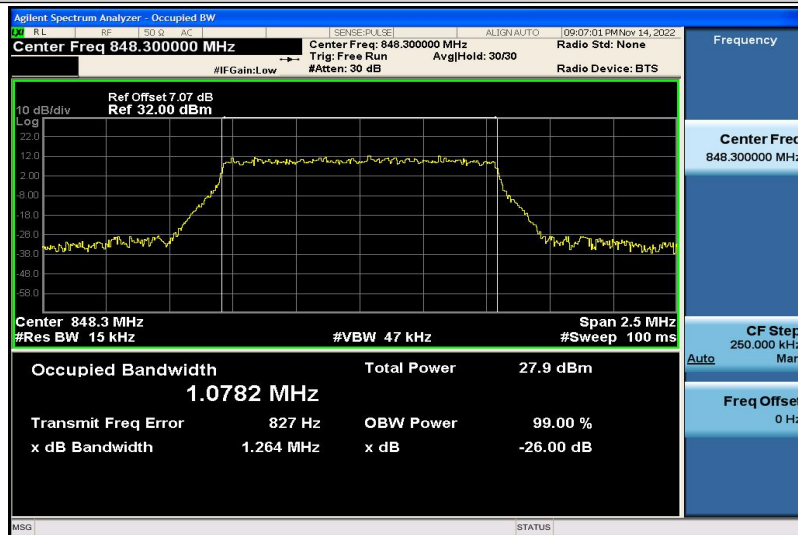

Band5-1.4MHz-16QAM-20525-6RB#0-1.0764

Band5-1.4MHz-16QAM-20643-6RB#0-1.0782