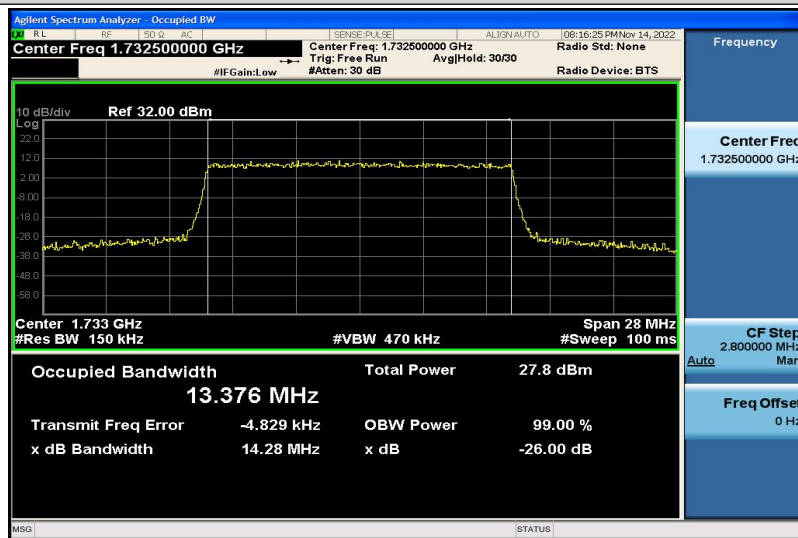

Band4-10MHz-16QAM-20000-50RB#0-8.9549

Band4-10MHz-16QAM-20175-50RB#0-8.9316

Band4-10MHz-16QAM-20350-50RB#0-8.9521

Band4-15MHz-QPSK-20025-75RB#0-13.446

Band4-15MHz-QPSK-20175-75RB#0-13.376

Band4-15MHz-QPSK-20325-75RB#0-13.447