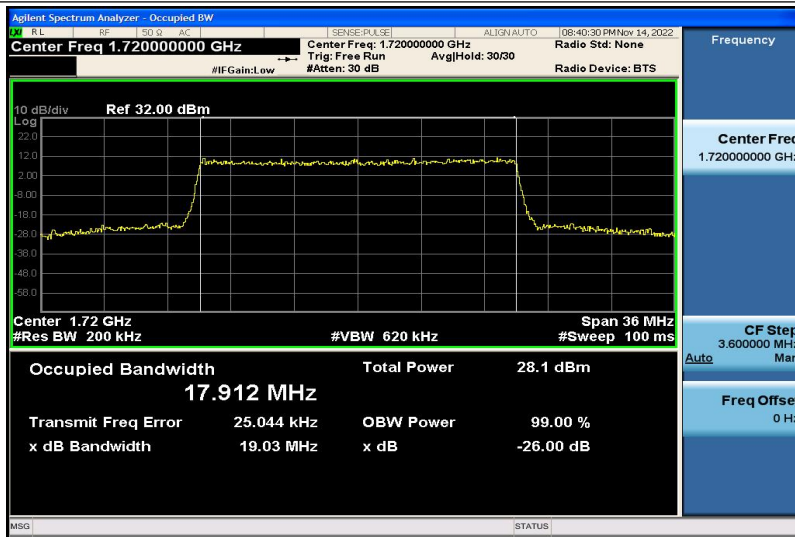

Band4-15MHz-16QAM-20025-75RB#0-13.455

Band4-15MHz-16QAM-20175-75RB#0-13.388

Band4-15MHz-16QAM-20325-75RB#0-13.446

Band4-20MHz-QPSK-20050-100RB#0-17.906

Band4-20MHz-QPSK-20175-100RB#0-17.806

Band4-20MHz-QPSK-20300-100RB#0-17.874