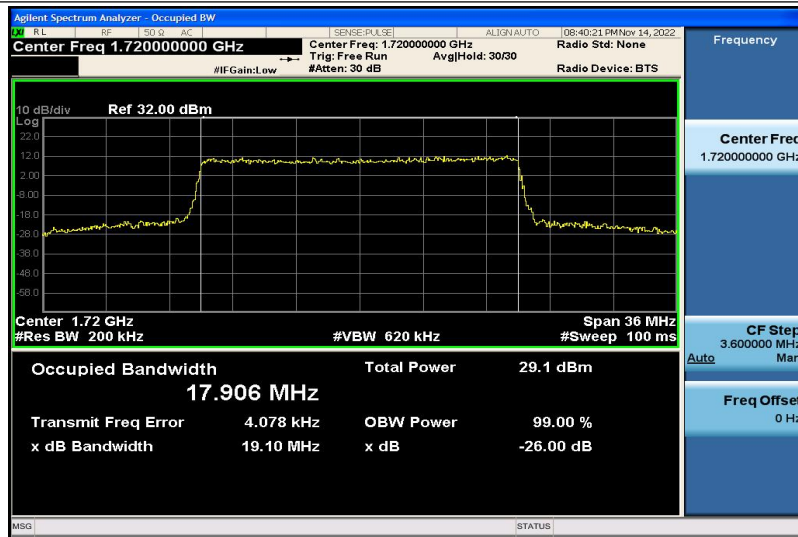

Band4-15MHz-16QAM-20325-75RB#0-13.446

Band4-20MHz-QPSK-20050-100RB#0-17.906