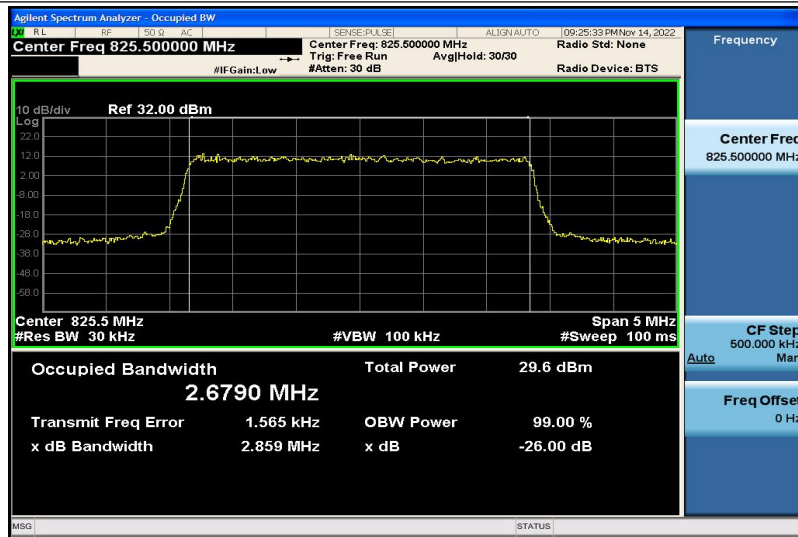

Band5-1.4MHz-16QAM-20643-6RB#0-1.0782

Band5-3MHz-QPSK-20415-15RB#0-2.6790