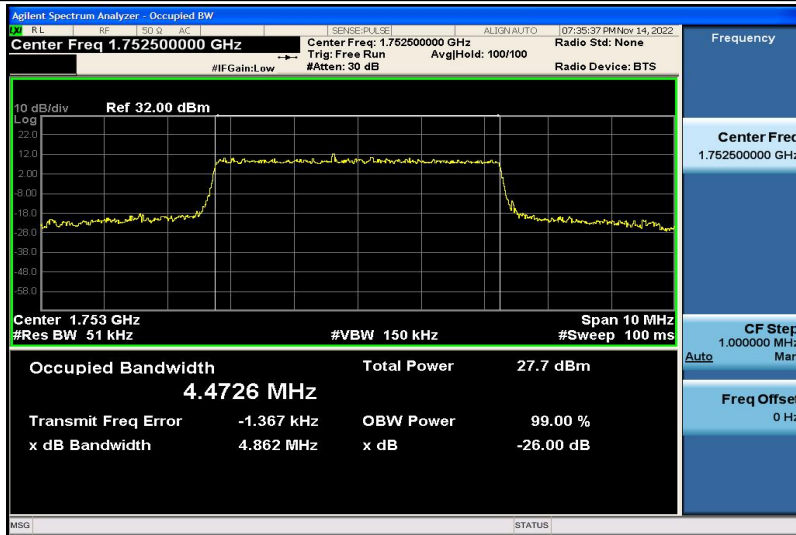

Band4-5MHz-16QAM-20175-25RB#0-4.4742

Band4-5MHz-16QAM-20375-25RB#0-4.4726