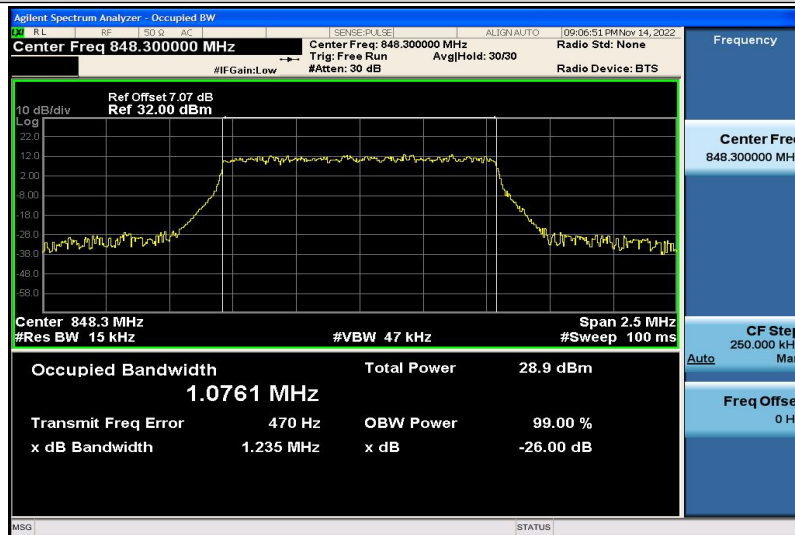

Band4-20MHz-16QAM-20050-100RB#0-17.912

Band4-20MHz-16QAM-20175-100RB#0-17.829

Band4-20MHz-16QAM-20300-100RB#0-17.929

Band5-1.4MHz-QPSK-20407-6RB#0-1.0851

Band5-1.4MHz-QPSK-20525-6RB#0-1.0784

Band5-1.4MHz-QPSK-20643-6RB#0-1.0761