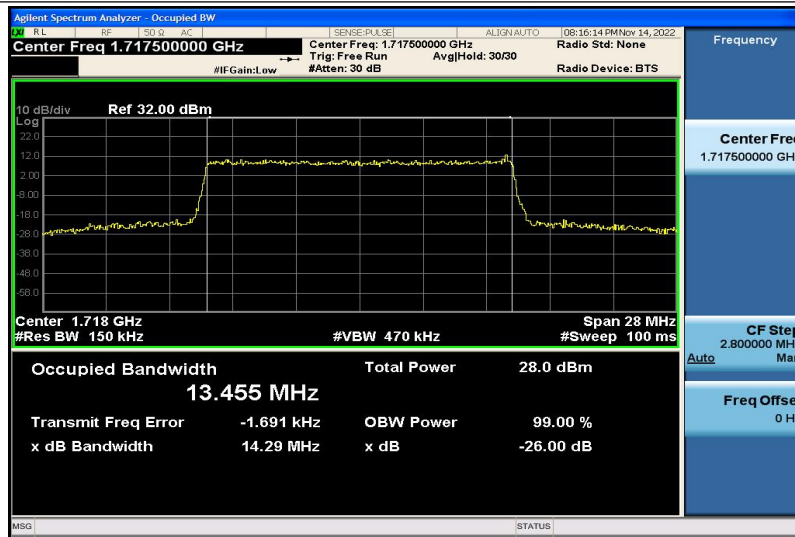

Band4-10MHz-16QAM-20000-50RB#0-8.9549

Band4-10MHz-16QAM-20175-50RB#0-8.9316

Band4-10MHz-16QAM-20350-50RB#0-8.9521

Band4-15MHz-QPSK-20025-75RB#0-13.446

Band4-15MHz-QPSK-20175-75RB#0-13.376

Band4-15MHz-QPSK-20325-75RB#0-13.447