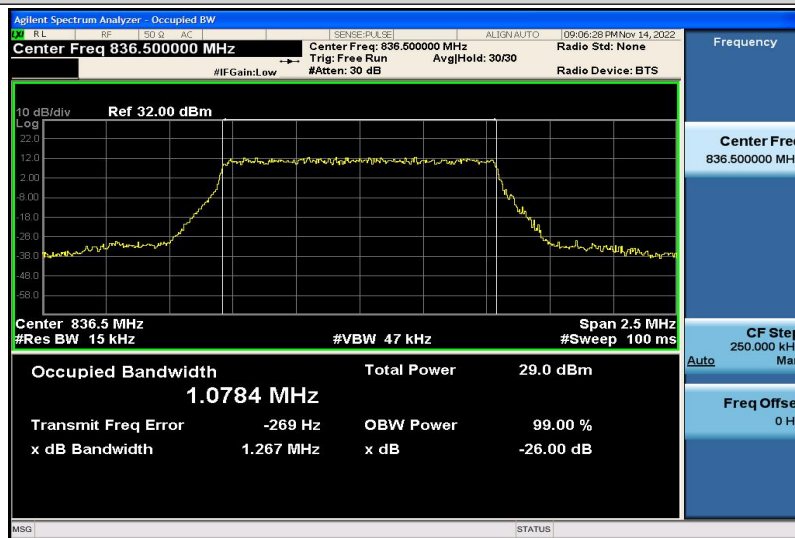

Band4-20MHz-16QAM-20050-100RB#0-17.912

Band4-20MHz-16QAM-20175-100RB#0-17.829

Band4-20MHz-16QAM-20300-100RB#0-17.929

Band5-1.4MHz-QPSK-20407-6RB#0-1.0851

Band5-1.4MHz-QPSK-20525-6RB#0-1.0784

Band5-1.4MHz-QPSK-20643-6RB#0-1.0761