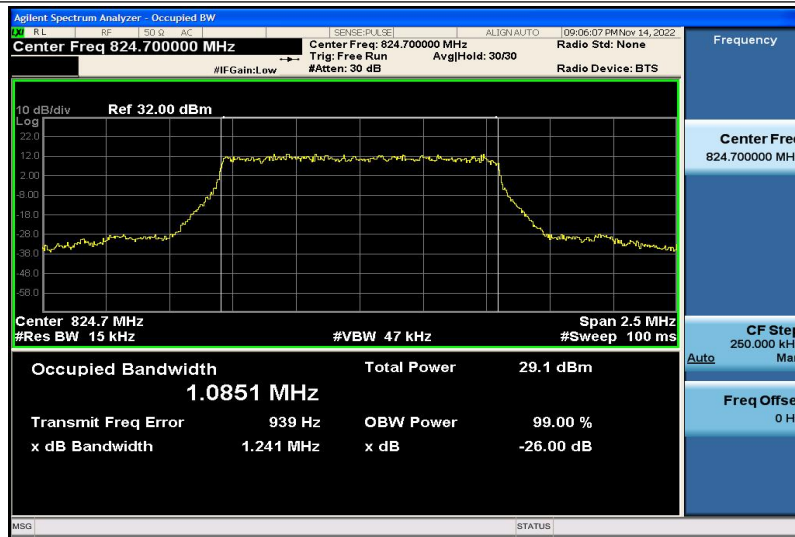

Band4-20MHz-16QAM-20300-100RB#0-17.929

Band5-1.4MHz-QPSK-20407-6RB#0-1.0851