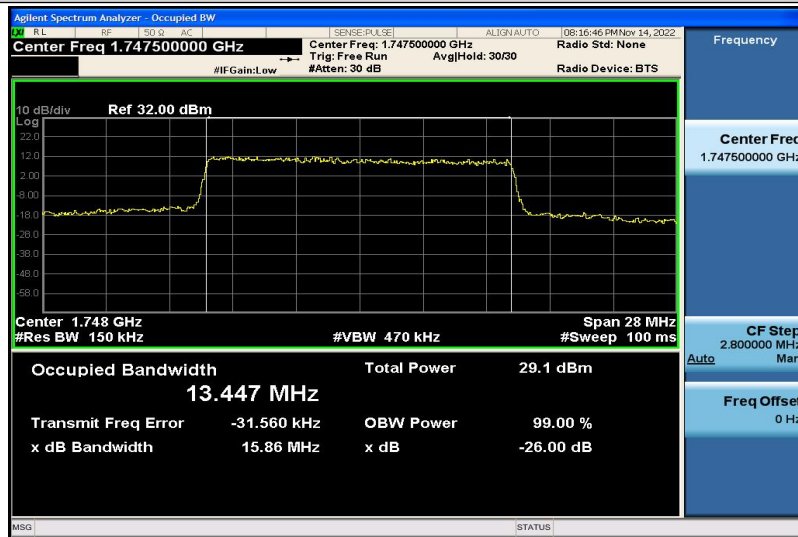

Band4-10MHz-16QAM-20000-50RB#0-8.9549

Band4-10MHz-16QAM-20175-50RB#0-8.9316

Band4-10MHz-16QAM-20350-50RB#0-8.9521

Band4-15MHz-QPSK-20025-75RB#0-13.446

Band4-15MHz-QPSK-20175-75RB#0-13.376

Band4-15MHz-QPSK-20325-75RB#0-13.447