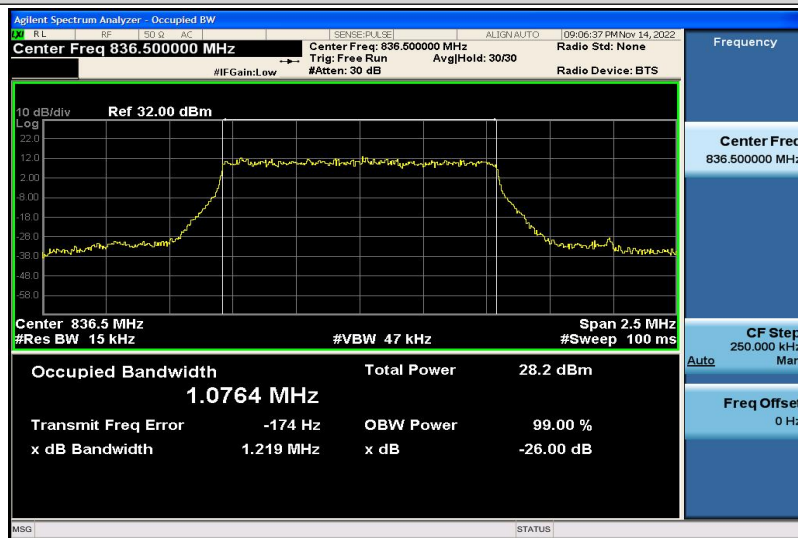

Band5-1.4MHz-16QAM-20407-6RB#0-1.0799

Band5-1.4MHz-16QAM-20525-6RB#0-1.0764