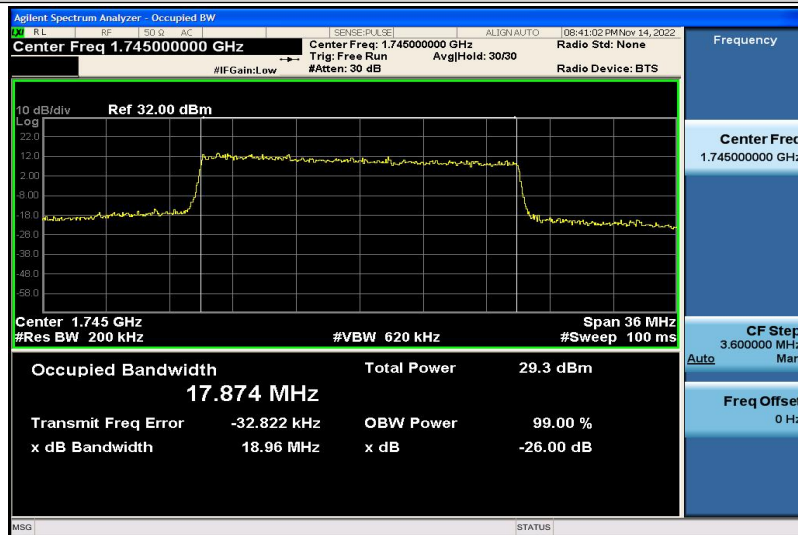

Band4-15MHz-16QAM-20025-75RB#0-13.455

Band4-15MHz-16QAM-20175-75RB#0-13.388

Band4-15MHz-16QAM-20325-75RB#0-13.446

Band4-20MHz-QPSK-20050-100RB#0-17.906

Band4-20MHz-QPSK-20175-100RB#0-17.806

Band4-20MHz-QPSK-20300-100RB#0-17.874