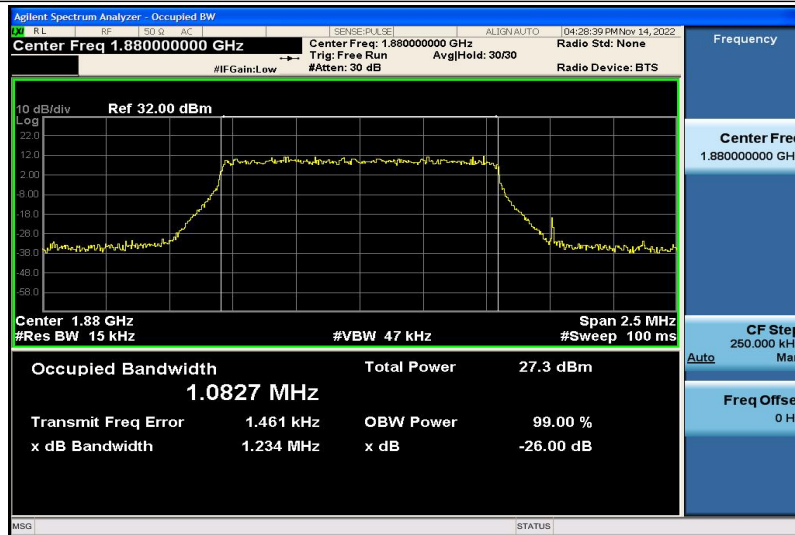

Band2-1.4MHz-QPSK-18900-6RB#0-1.0827