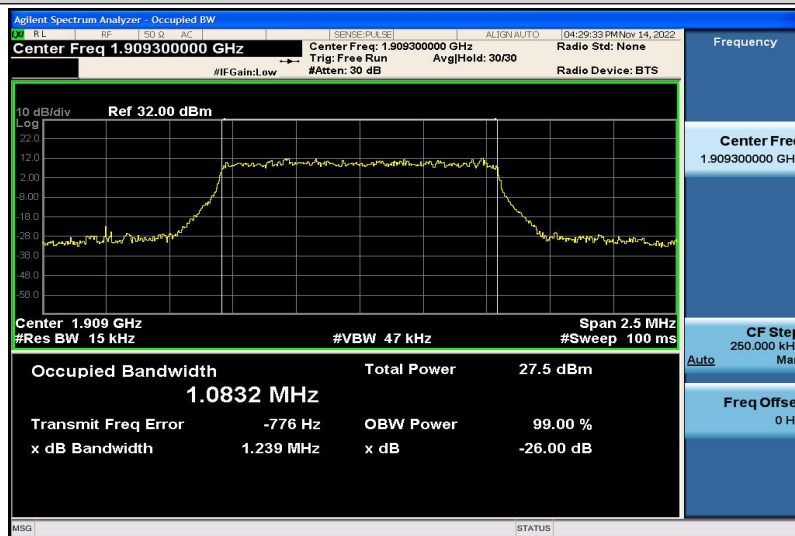

Band2-1.4MHz-QPSK-19193-6RB#0-1.0832