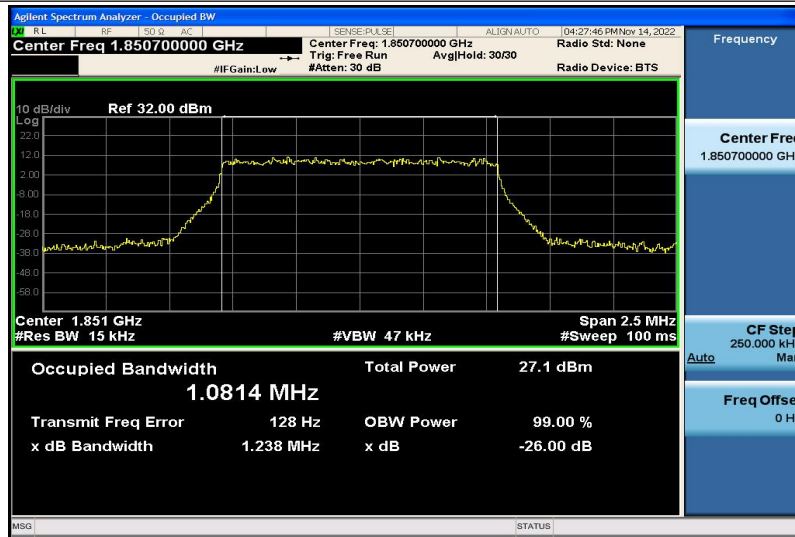

Test Graphs

Band2-1.4MHz-QPSK-18607-6RB#0-1.0814