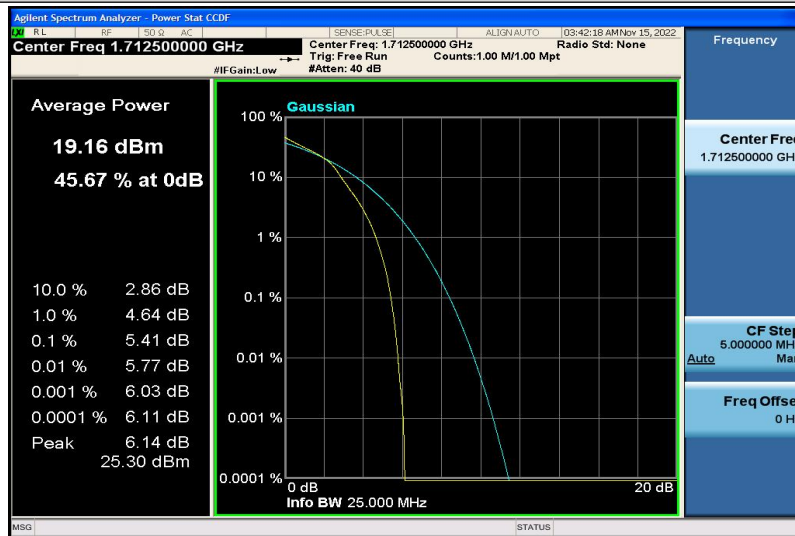

Band66-5MHz-16QAM-131997-1RB#0

Band66-5MHz-16QAM-131997-25RB#0