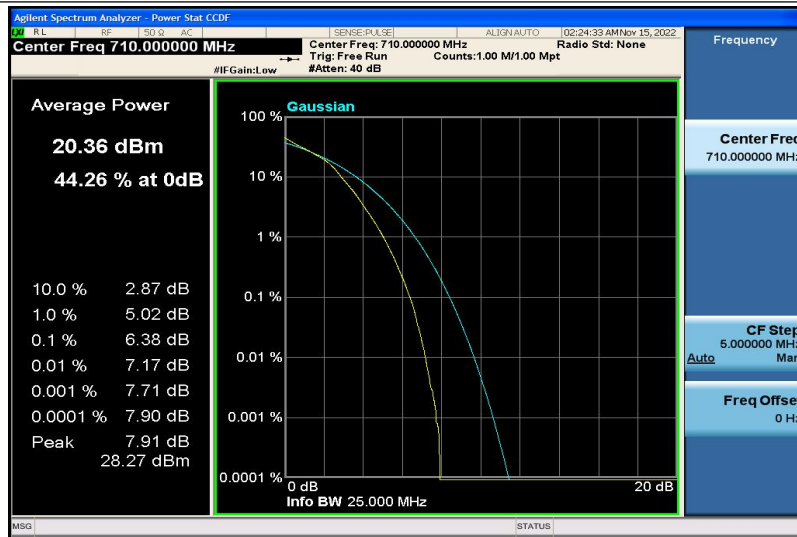

Band17-10MHz-16QAM-23780-1RB#0

Band17-10MHz-16QAM-23780-50RB#0

Band17-10MHz-16QAM-23790-1RB#0

Band17-10MHz-16QAM-23790-50RB#0

Band17-10MHz-16QAM-23800-1RB#0

Band17-10MHz-16QAM-23800-50RB#0

Band66-1.4MHz-QPSK-131979-1RB#0