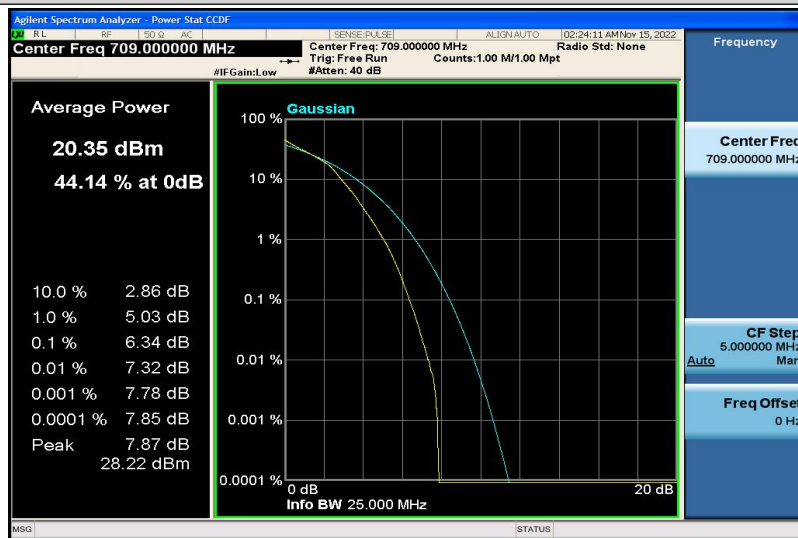

Band17-10MHz-16QAM-23780-1RB#0

Band17-10MHz-16QAM-23780-50RB#0