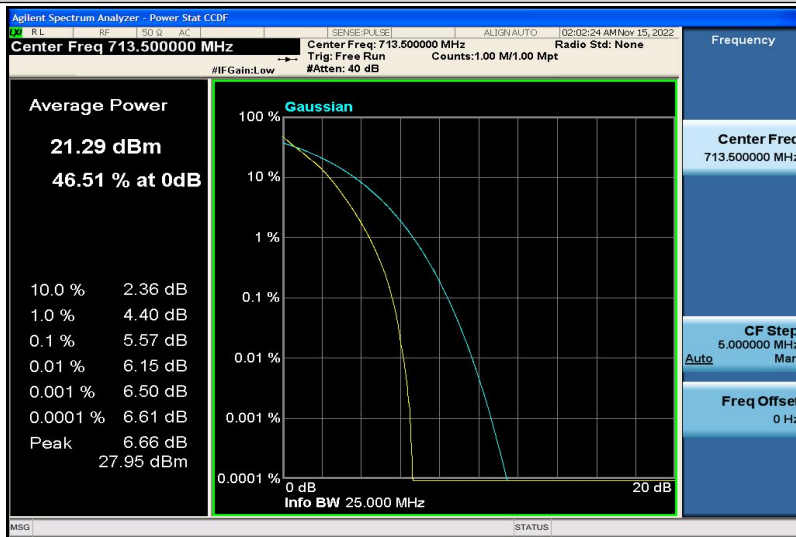

Band17-5MHz-QPSK-23825-1RB#0

Band17-5MHz-QPSK-23825-25RB#0