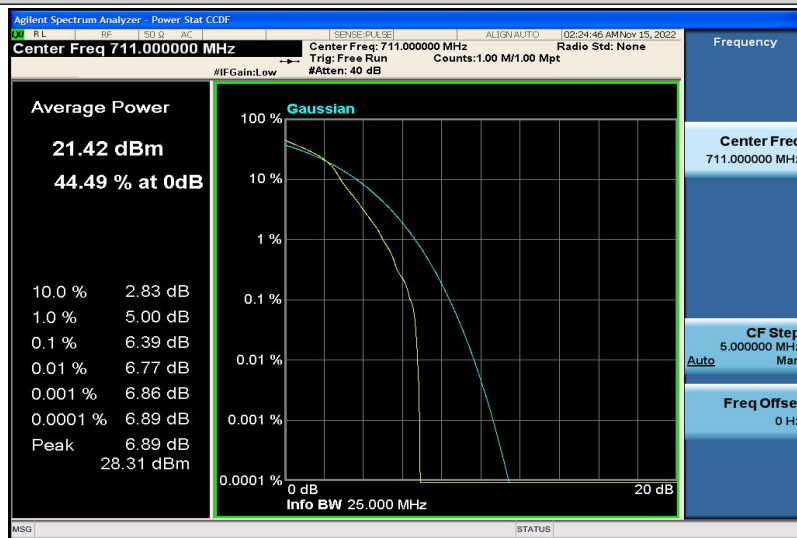

Band17-10MHz-16QAM-23780-1RB#0

Band17-10MHz-16QAM-23780-50RB#0

Band17-10MHz-16QAM-23790-1RB#0

Band17-10MHz-16QAM-23790-50RB#0

Band17-10MHz-16QAM-23800-1RB#0

Band17-10MHz-16QAM-23800-50RB#0

Band66-1.4MHz-QPSK-131979-1RB#0