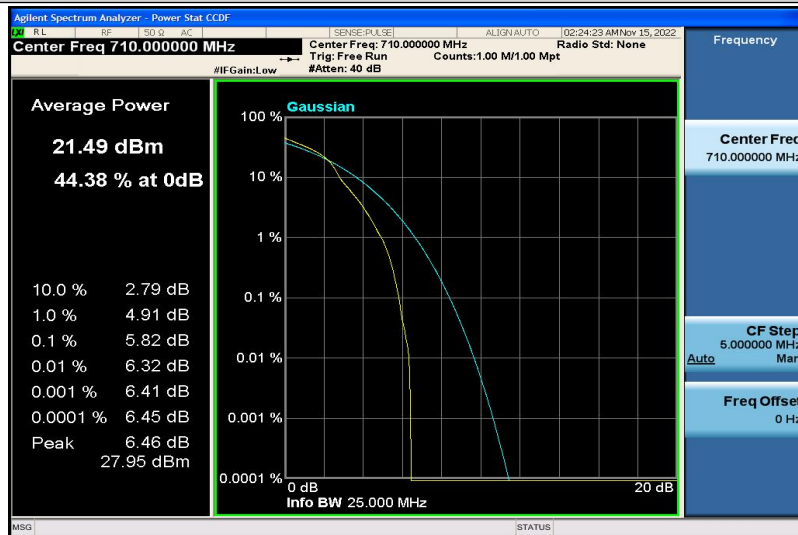

Band17-10MHz-16QAM-23780-50RB#0

Band17-10MHz-16QAM-23790-1RB#0