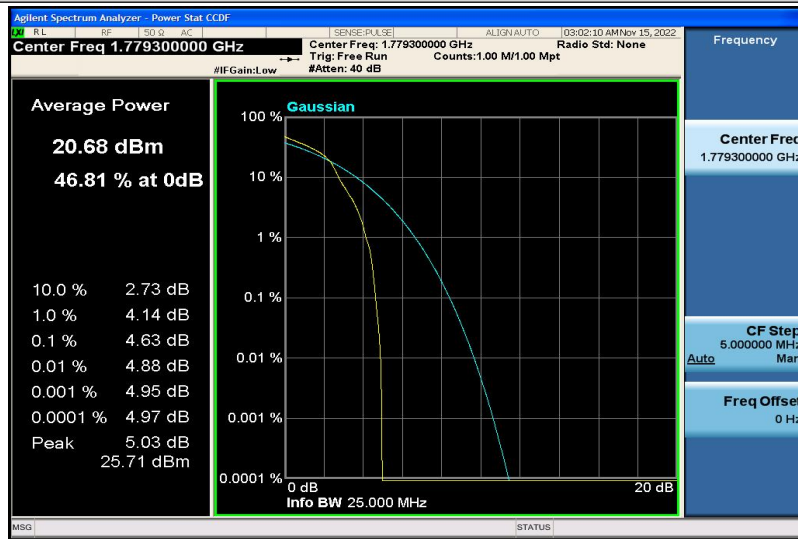

Band66-1.4MHz-16QAM-132322-6RB#0

Band66-1.4MHz-16QAM-132665-1RB#0