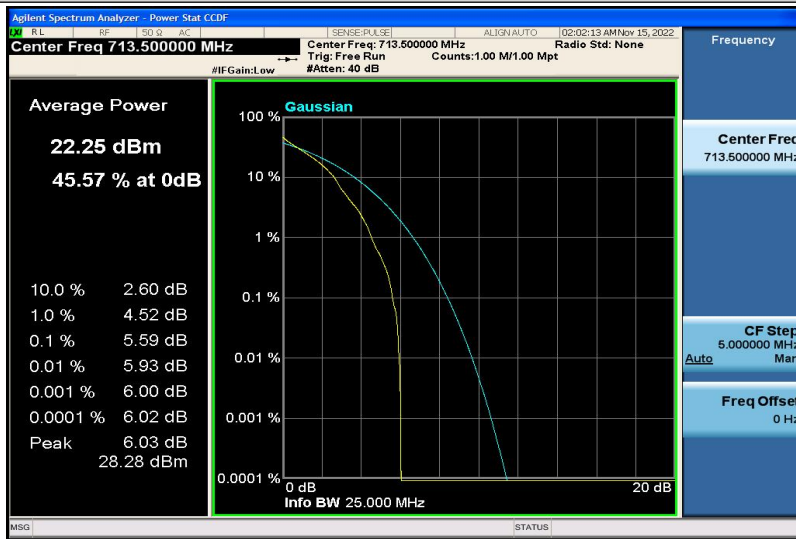

Band12-10MHz-16QAM-23095-50RB#0

Band12-10MHz-16QAM-23130-1RB#0

Band12-10MHz-16QAM-23130-50RB#0

Band17-5MHz-QPSK-23755-1RB#0

Band17-5MHz-QPSK-23755-25RB#0

Band17-5MHz-QPSK-23790-1RB#0

Band17-5MHz-QPSK-23790-25RB#0