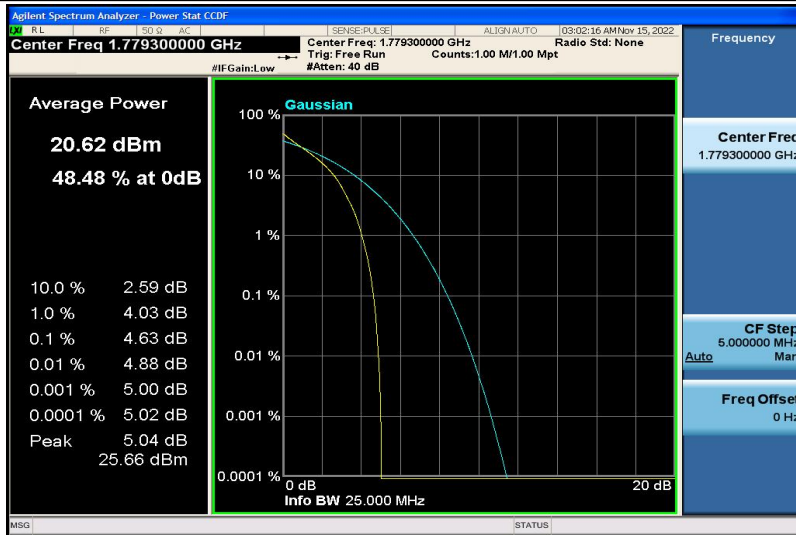

Band66-1.4MHz-QPSK-131979-6RB#0

Band66-1.4MHz-QPSK-132322-1RB#0

Band66-1.4MHz-QPSK-132322-6RB#0

Band66-1.4MHz-QPSK-132665-1RB#0

Band66-1.4MHz-QPSK-132665-6RB#0

Band66-1.4MHz-16QAM-131979-1RB#0

Band66-1.4MHz-16QAM-131979-6RB#0