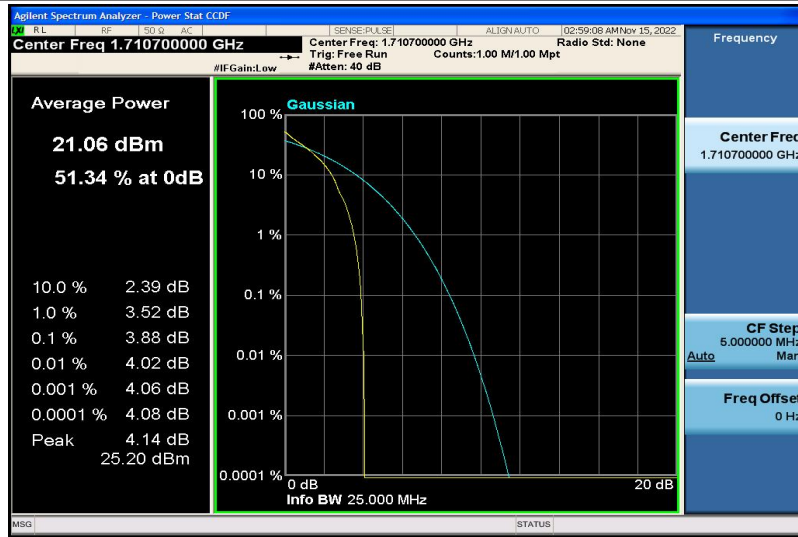

Band17-10MHz-16QAM-23780-1RB#0

Band17-10MHz-16QAM-23780-50RB#0

Band17-10MHz-16QAM-23790-1RB#0

Band17-10MHz-16QAM-23790-50RB#0

Band17-10MHz-16QAM-23800-1RB#0

Band17-10MHz-16QAM-23800-50RB#0

Band66-1.4MHz-QPSK-131979-1RB#0