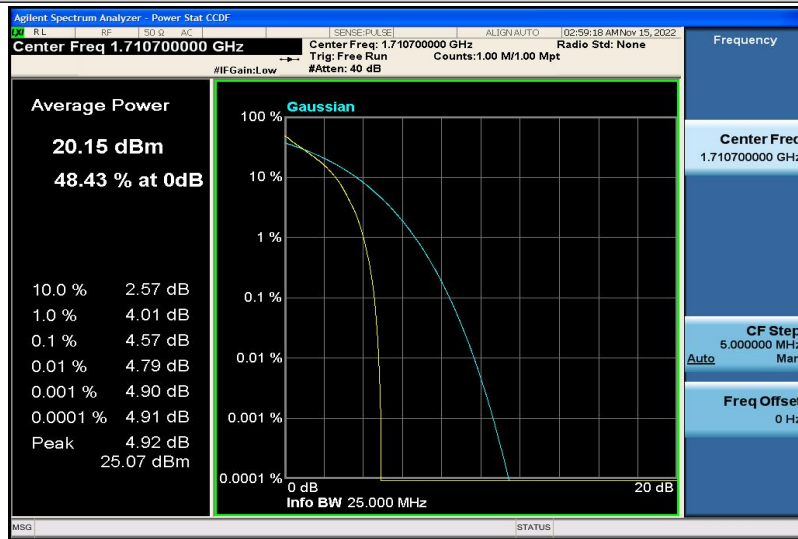

Band17-10MHz-16QAM-23780-1RB#0

Band17-10MHz-16QAM-23780-50RB#0

Band17-10MHz-16QAM-23790-1RB#0

Band17-10MHz-16QAM-23790-50RB#0

Band17-10MHz-16QAM-23800-1RB#0

Band17-10MHz-16QAM-23800-50RB#0

Band66-1.4MHz-QPSK-131979-1RB#0