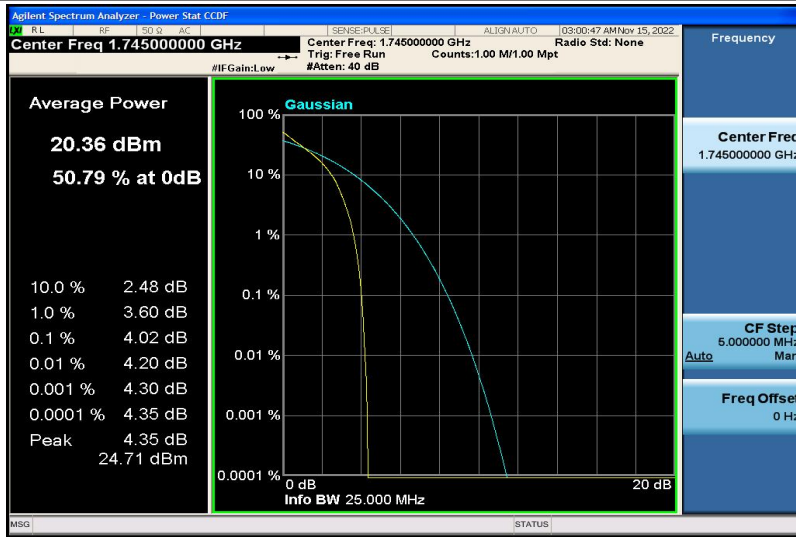

Band66-1.4MHz-QPSK-132322-1RB#0

Band66-1.4MHz-QPSK-132322-6RB#0