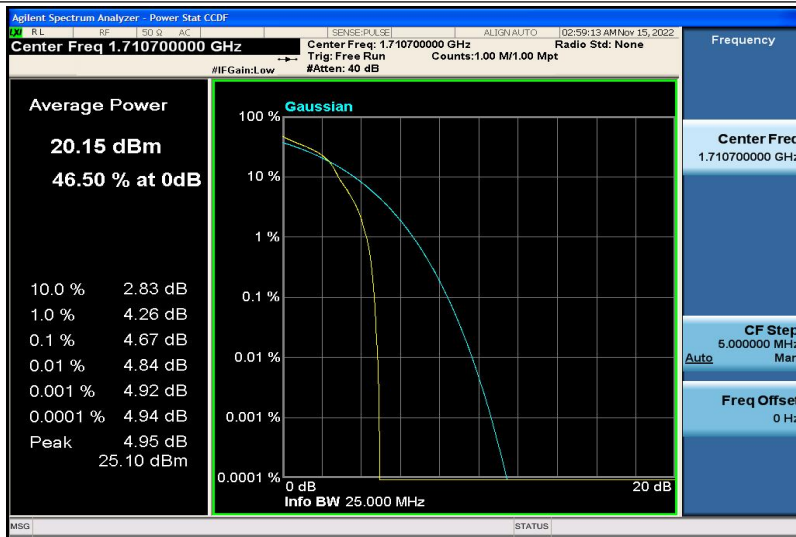

Band66-1.4MHz-QPSK-131979-6RB#0

Band66-1.4MHz-QPSK-132322-1RB#0

Band66-1.4MHz-QPSK-132322-6RB#0

Band66-1.4MHz-QPSK-132665-1RB#0

Band66-1.4MHz-QPSK-132665-6RB#0

Band66-1.4MHz-16QAM-131979-1RB#0

Band66-1.4MHz-16QAM-131979-6RB#0