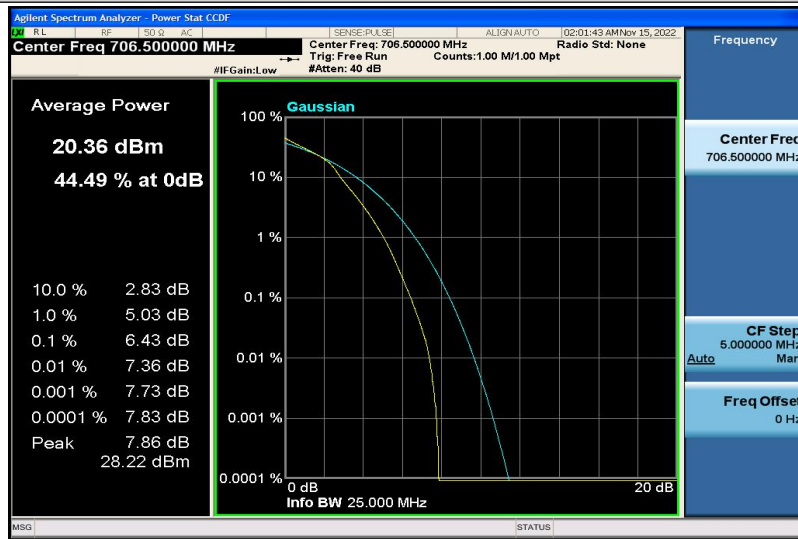

Band17-5MHz-16QAM-23755-1RB#0

Band17-5MHz-16QAM-23755-25RB#0