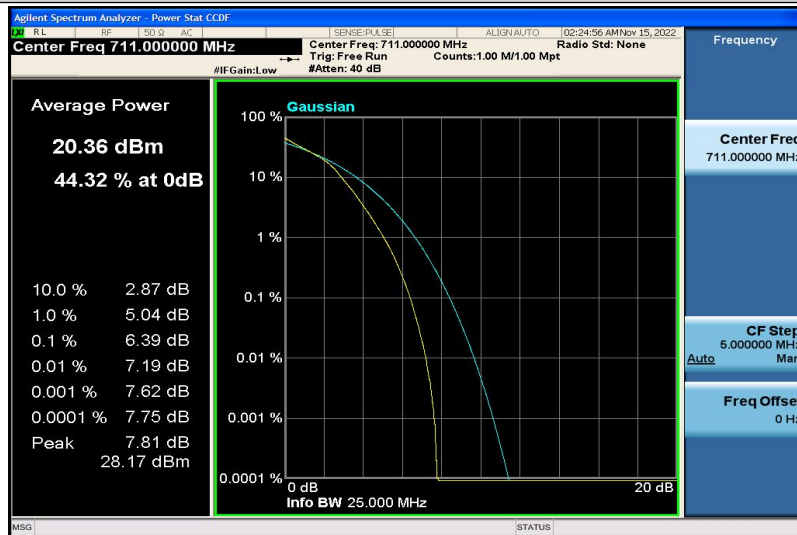

Band17-10MHz-16QAM-23780-1RB#0

Band17-10MHz-16QAM-23780-50RB#0

Band17-10MHz-16QAM-23790-1RB#0

Band17-10MHz-16QAM-23790-50RB#0

Band17-10MHz-16QAM-23800-1RB#0

Band17-10MHz-16QAM-23800-50RB#0

Band66-1.4MHz-QPSK-131979-1RB#0