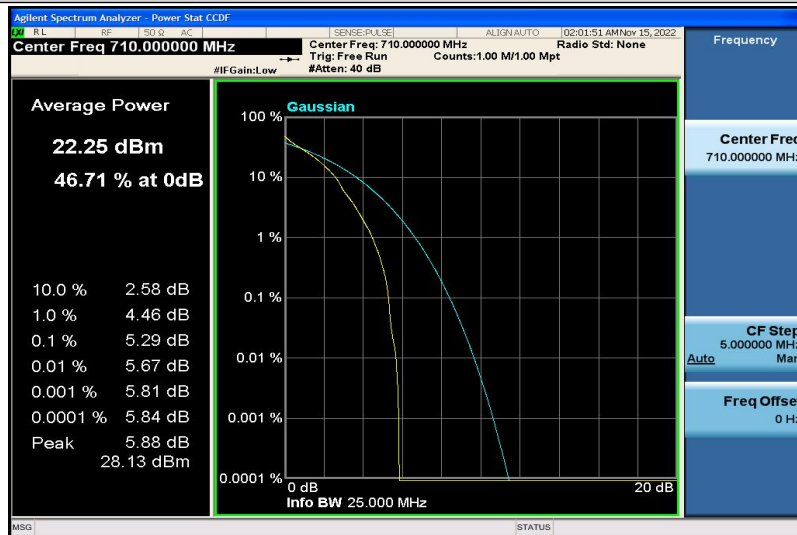

Band12-10MHz-16QAM-23095-50RB#0

Band12-10MHz-16QAM-23130-1RB#0

Band12-10MHz-16QAM-23130-50RB#0

Band17-5MHz-QPSK-23755-1RB#0

Band17-5MHz-QPSK-23755-25RB#0

Band17-5MHz-QPSK-23790-1RB#0

Band17-5MHz-QPSK-23790-25RB#0