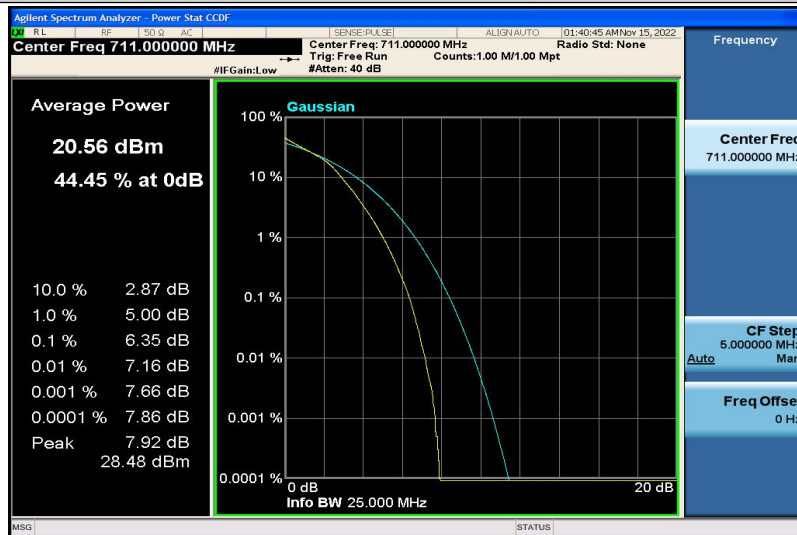

Band12-10MHz-16QAM-23095-50RB#0

Band12-10MHz-16QAM-23130-1RB#0

Band12-10MHz-16QAM-23130-50RB#0

Band17-5MHz-QPSK-23755-1RB#0

Band17-5MHz-QPSK-23755-25RB#0

Band17-5MHz-QPSK-23790-1RB#0

Band17-5MHz-QPSK-23790-25RB#0