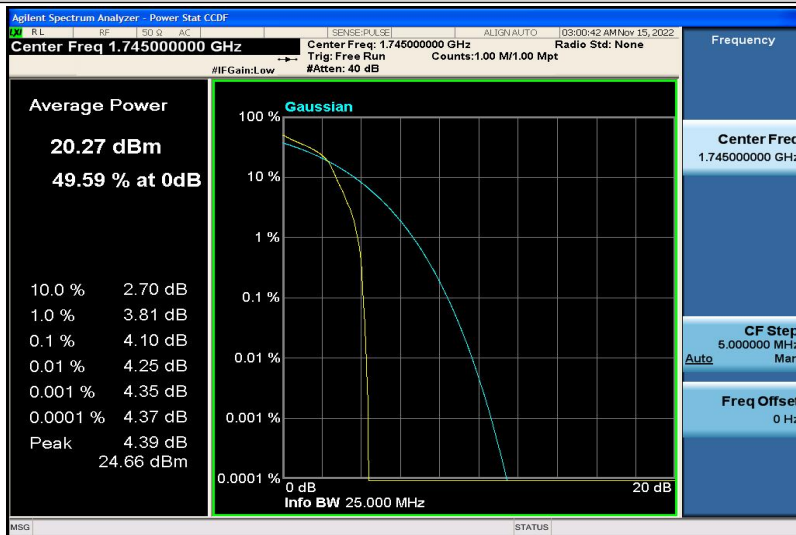

Band66-1.4MHz-QPSK-131979-6RB#0

Band66-1.4MHz-QPSK-132322-1RB#0

Band66-1.4MHz-QPSK-132322-6RB#0

Band66-1.4MHz-QPSK-132665-1RB#0

Band66-1.4MHz-QPSK-132665-6RB#0

Band66-1.4MHz-16QAM-131979-1RB#0

Band66-1.4MHz-16QAM-131979-6RB#0