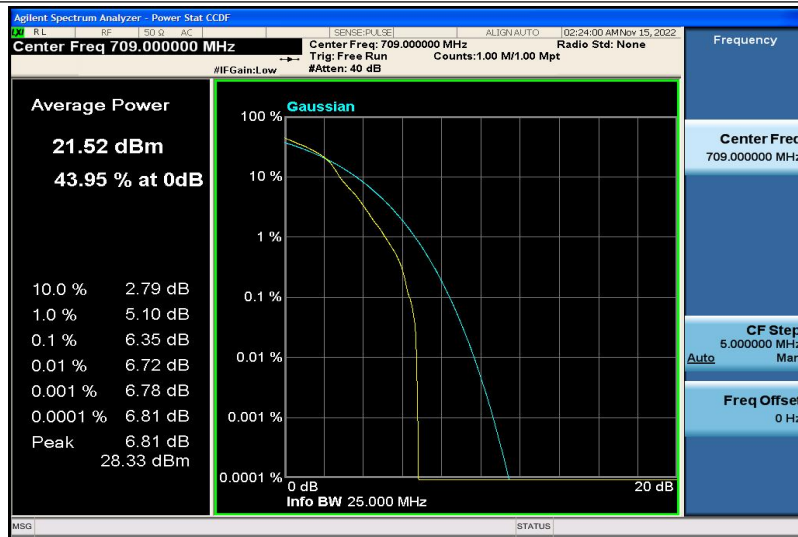

Band17-5MHz-16QAM-23825-25RB#0

Band17-10MHz-QPSK-23780-1RB#0

Band17-10MHz-QPSK-23780-50RB#0

Band17-10MHz-QPSK-23790-1RB#0

Band17-10MHz-QPSK-23790-50RB#0

Band17-10MHz-QPSK-23800-1RB#0

Band17-10MHz-QPSK-23800-50RB#0