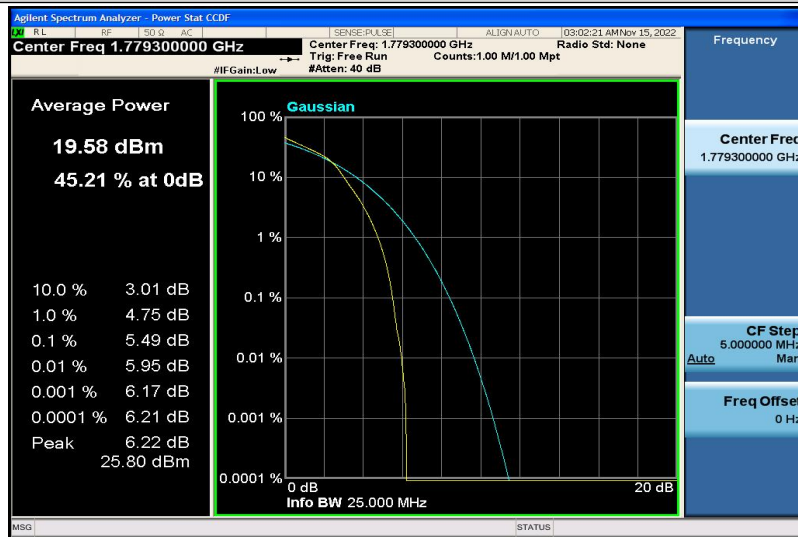

Band66-1.4MHz-16QAM-132665-1RB#0

Band66-1.4MHz-16QAM-132665-6RB#0