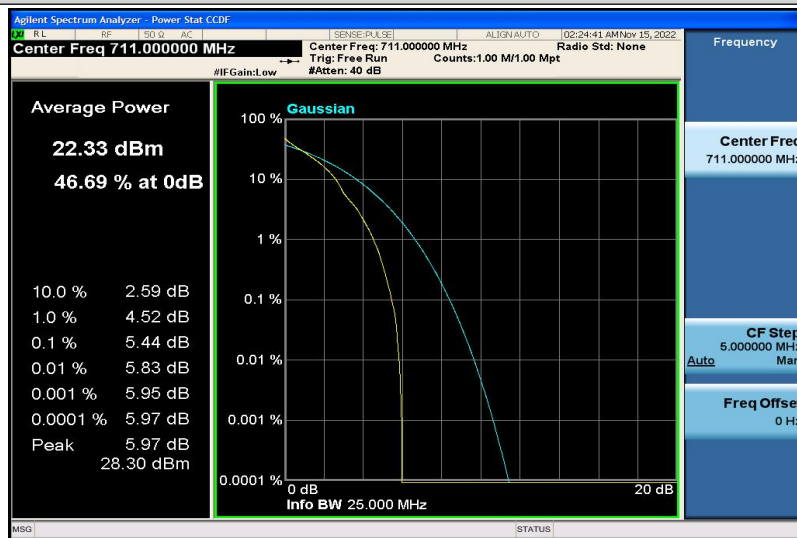

Band17-5MHz-16QAM-23825-25RB#0

Band17-10MHz-QPSK-23780-1RB#0

Band17-10MHz-QPSK-23780-50RB#0

Band17-10MHz-QPSK-23790-1RB#0

Band17-10MHz-QPSK-23790-50RB#0

Band17-10MHz-QPSK-23800-1RB#0

Band17-10MHz-QPSK-23800-50RB#0