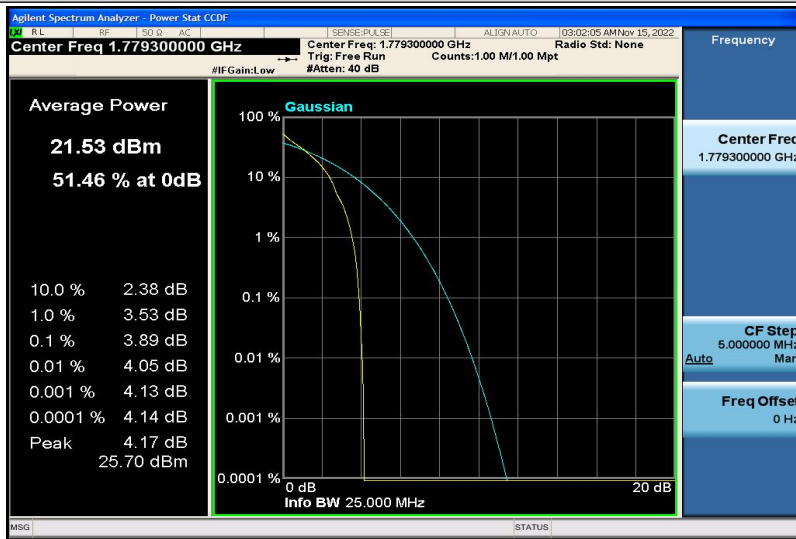

Band66-1.4MHz-QPSK-132322-6RB#0

Band66-1.4MHz-QPSK-132665-1RB#0