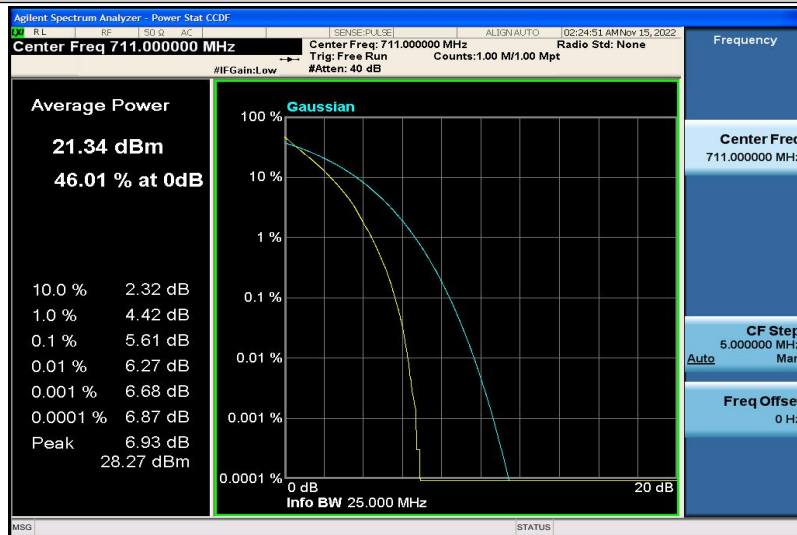

Band17-5MHz-16QAM-23825-25RB#0

Band17-10MHz-QPSK-23780-1RB#0

Band17-10MHz-QPSK-23780-50RB#0

Band17-10MHz-QPSK-23790-1RB#0

Band17-10MHz-QPSK-23790-50RB#0

Band17-10MHz-QPSK-23800-1RB#0

Band17-10MHz-QPSK-23800-50RB#0