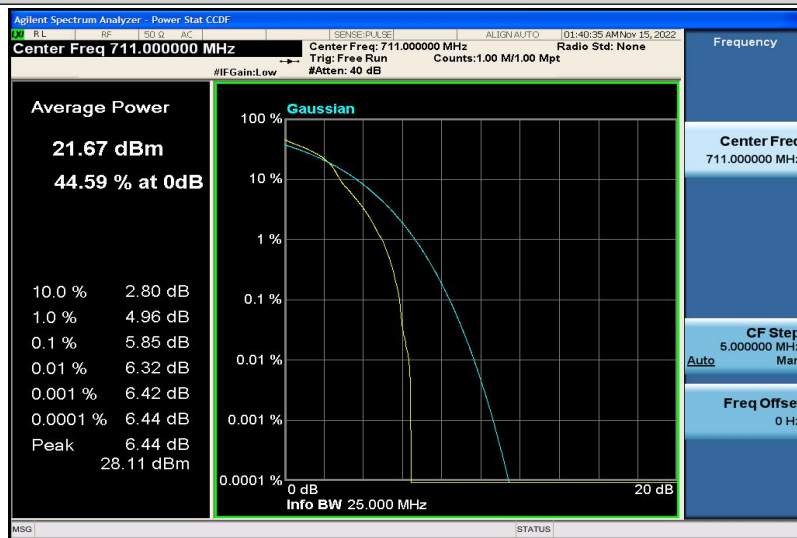

Band12-10MHz-16QAM-23095-50RB#0

Band12-10MHz-16QAM-23130-1RB#0

Band12-10MHz-16QAM-23130-50RB#0

Band17-5MHz-QPSK-23755-1RB#0

Band17-5MHz-QPSK-23755-25RB#0

Band17-5MHz-QPSK-23790-1RB#0

Band17-5MHz-QPSK-23790-25RB#0