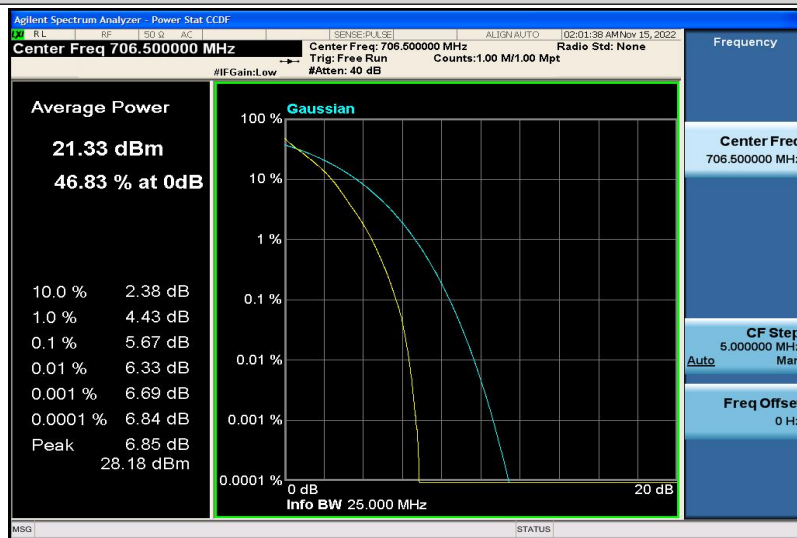

Band12-10MHz-16QAM-23095-50RB#0

Band12-10MHz-16QAM-23130-1RB#0

Band12-10MHz-16QAM-23130-50RB#0

Band17-5MHz-QPSK-23755-1RB#0

Band17-5MHz-QPSK-23755-25RB#0

Band17-5MHz-QPSK-23790-1RB#0

Band17-5MHz-QPSK-23790-25RB#0