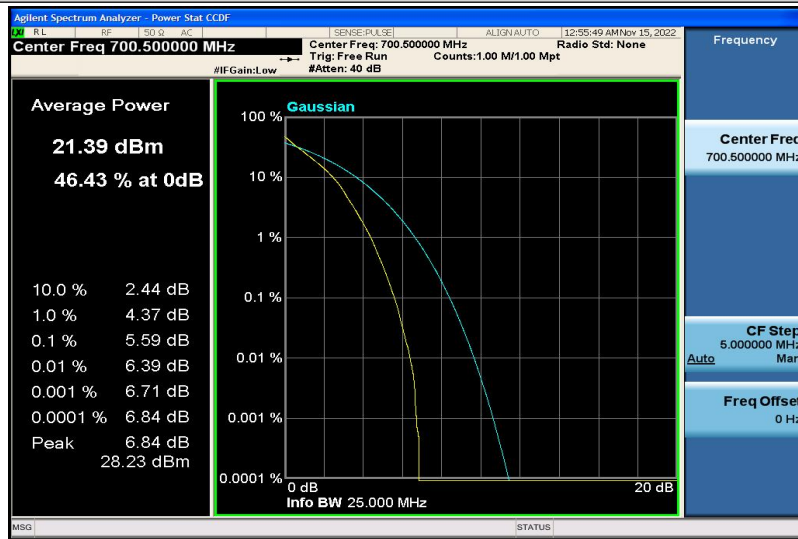

Band12-3MHz-QPSK-23025-1RB#0

Band12-3MHz-QPSK-23025-15RB#0