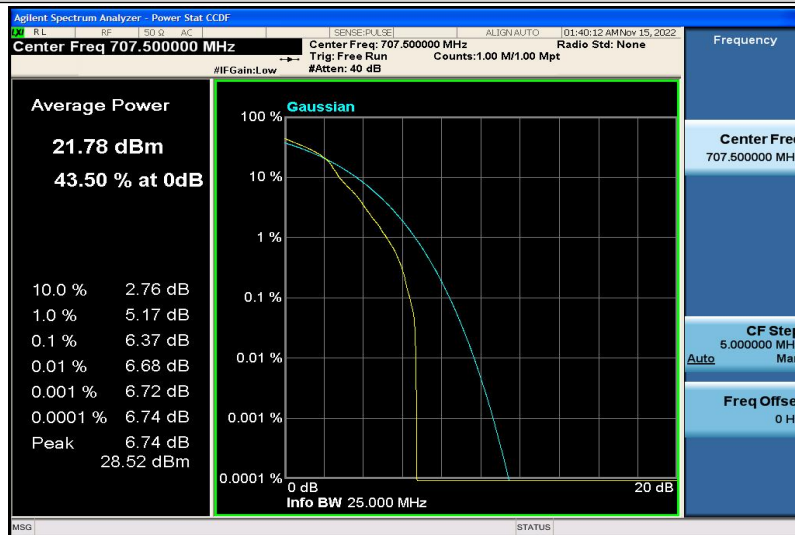

Band12-10MHz-QPSK-23095-50RB#0

Band12-10MHz-QPSK-23130-1RB#0

Band12-10MHz-QPSK-23130-50RB#0

Band12-10MHz-16QAM-23060-1RB#0

Band12-10MHz-16QAM-23060-50RB#0

Band12-10MHz-16QAM-23095-1RB#0