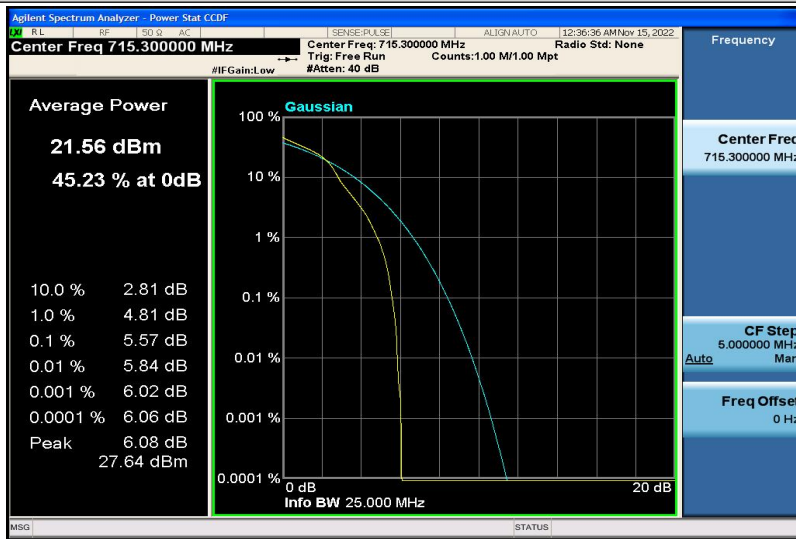

Band12-1.4MHz-QPSK-23173-1RB#0

Band12-1.4MHz-QPSK-23173-6RB#0

Band12-1.4MHz-16QAM-23017-1RB#0

Band12-1.4MHz-16QAM-23017-6RB#0

Band12-1.4MHz-16QAM-23095-1RB#0

Band12-1.4MHz-16QAM-23095-6RB#0

Band12-1.4MHz-16QAM-23173-1RB#0