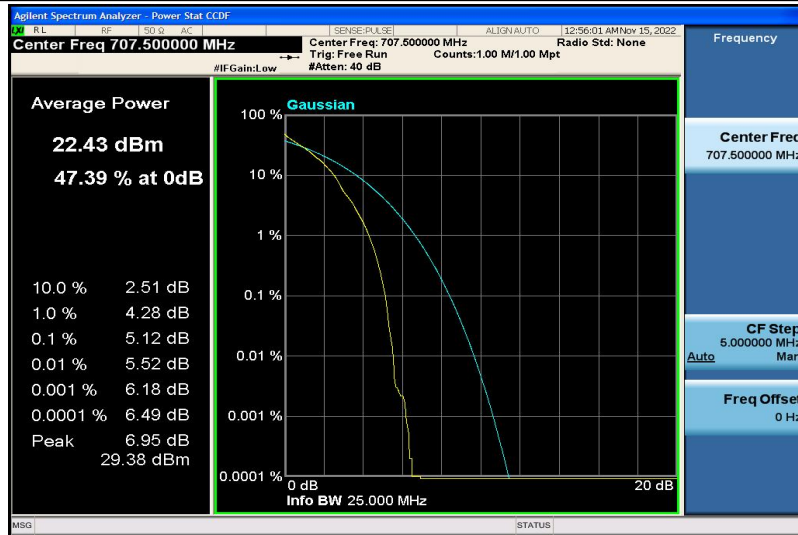

Band12-3MHz-QPSK-23025-15RB#0

Band12-3MHz-QPSK-23095-1RB#0