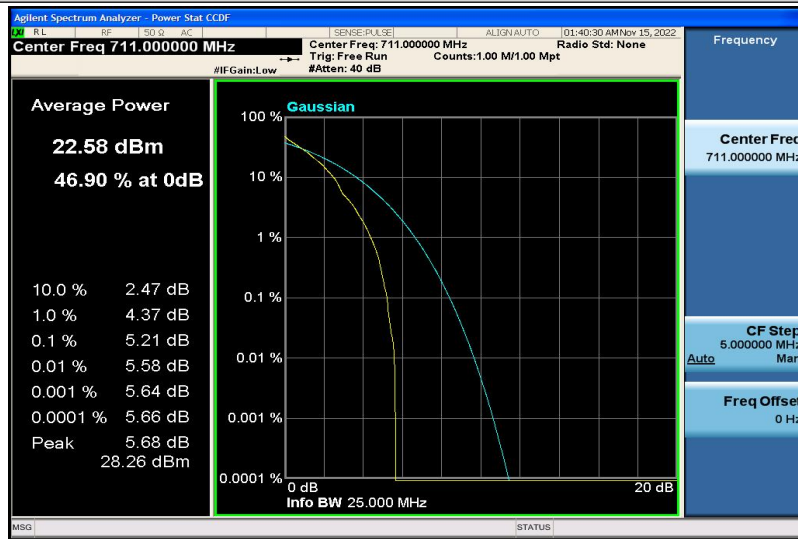

Band12-10MHz-QPSK-23095-50RB#0

Band12-10MHz-QPSK-23130-1RB#0