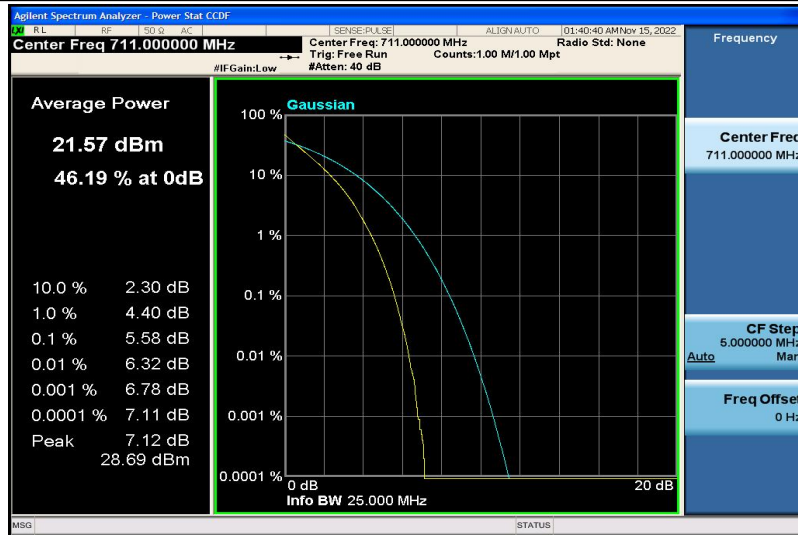

Band12-10MHz-QPSK-23130-1RB#0

Band12-10MHz-QPSK-23130-50RB#0