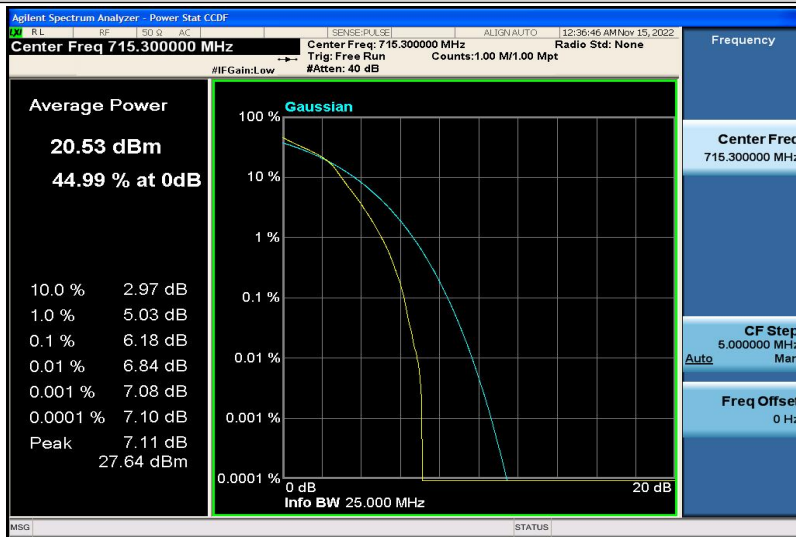

Band12-1.4MHz-QPSK-23173-1RB#0

Band12-1.4MHz-QPSK-23173-6RB#0

Band12-1.4MHz-16QAM-23017-1RB#0

Band12-1.4MHz-16QAM-23017-6RB#0

Band12-1.4MHz-16QAM-23095-1RB#0

Band12-1.4MHz-16QAM-23095-6RB#0

Band12-1.4MHz-16QAM-23173-1RB#0