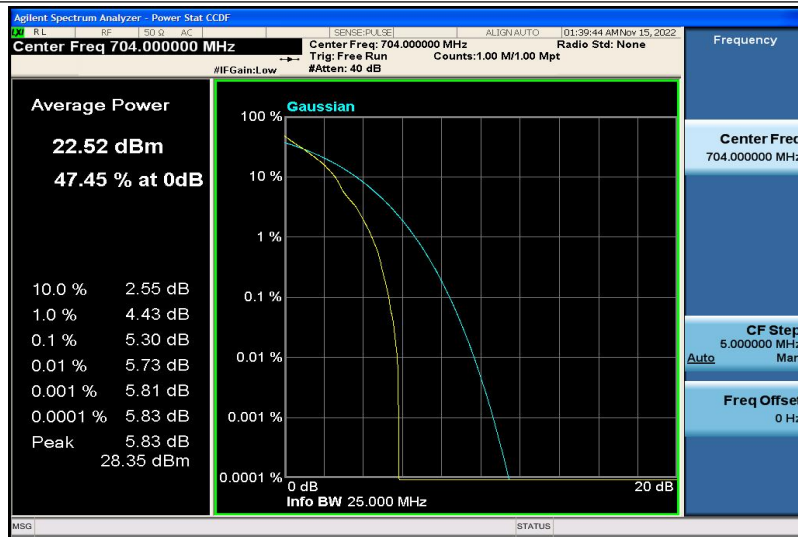

Band12-5MHz-16QAM-23095-1RB#0

Band12-5MHz-16QAM-23095-25RB#0

Band12-5MHz-16QAM-23155-1RB#0

Band12-5MHz-16QAM-23155-25RB#0

Band12-10MHz-QPSK-23060-1RB#0

Band12-10MHz-QPSK-23060-50RB#0

Band12-10MHz-QPSK-23095-1RB#0