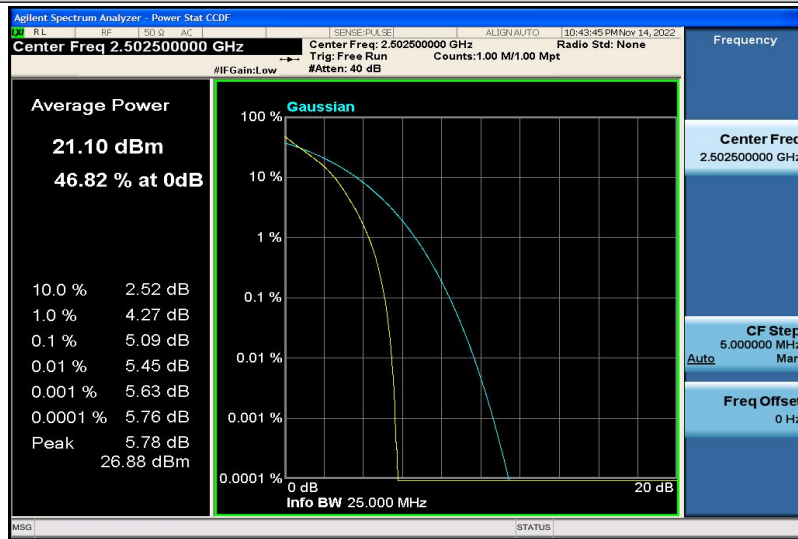

Band5-10MHz-16QAM-20525-50RB#0

Band5-10MHz-16QAM-20600-1RB#0

Band5-10MHz-16QAM-20600-50RB#0

Band7-5MHz-QPSK-20775-1RB#0

Band7-5MHz-QPSK-20775-25RB#0

Band7-5MHz-QPSK-21100-1RB#0

Band7-5MHz-QPSK-21100-25RB#0

Band7-5MHz-QPSK-21425-1RB#0