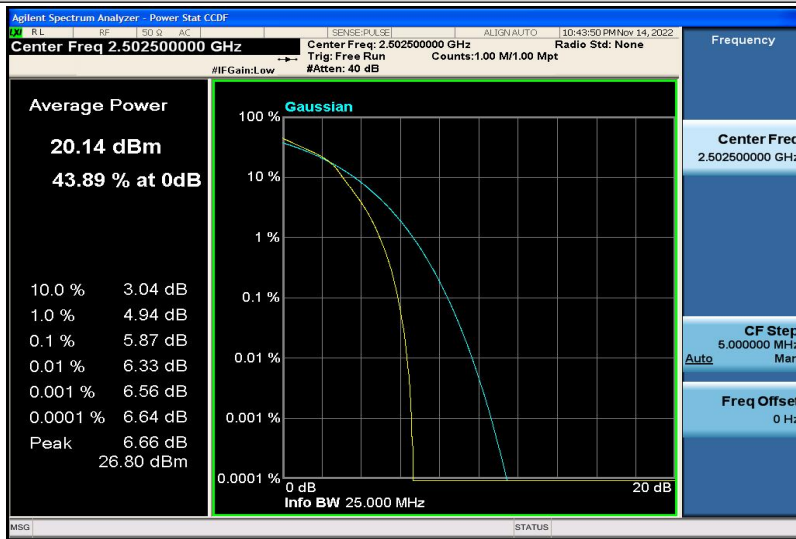

Band7-5MHz-16QAM-20775-1RB#0

Band7-5MHz-16QAM-20775-25RB#0