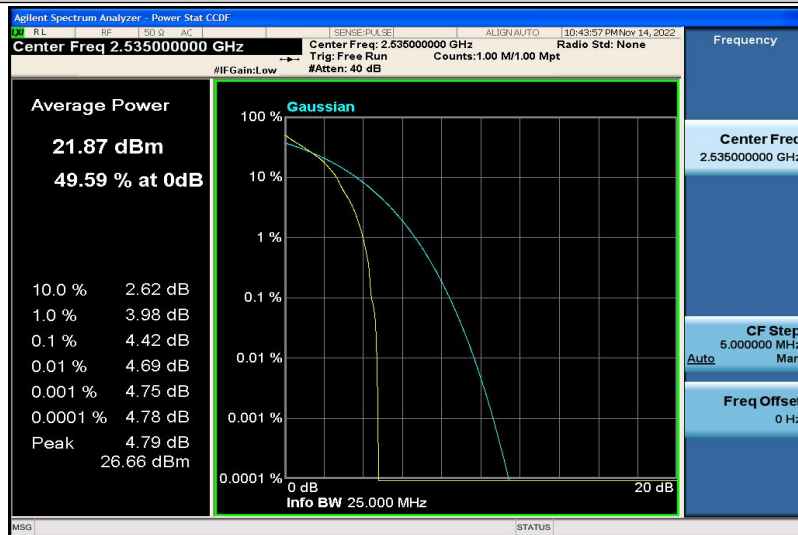

Band5-10MHz-16QAM-20525-50RB#0

Band5-10MHz-16QAM-20600-1RB#0

Band5-10MHz-16QAM-20600-50RB#0

Band7-5MHz-QPSK-20775-1RB#0

Band7-5MHz-QPSK-20775-25RB#0

Band7-5MHz-QPSK-21100-1RB#0

Band7-5MHz-QPSK-21100-25RB#0

Band7-5MHz-QPSK-21425-1RB#0