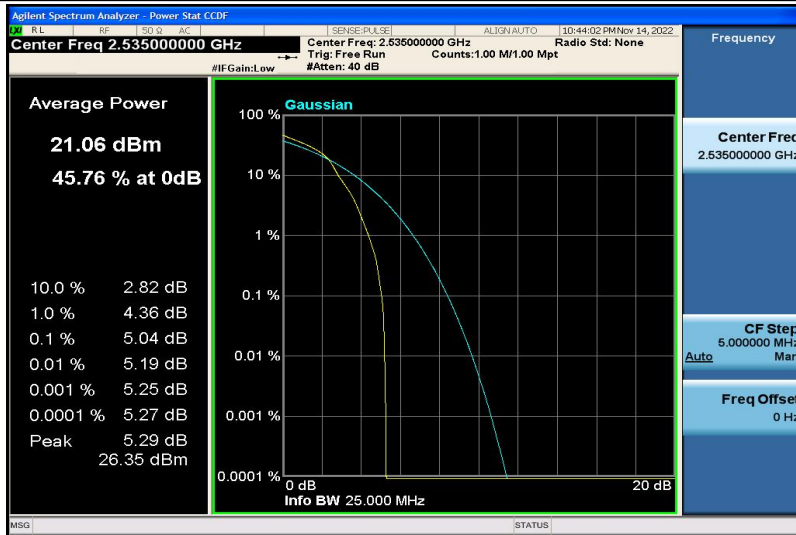

Band7-5MHz-16QAM-20775-25RB#0

Band7-5MHz-16QAM-21100-1RB#0