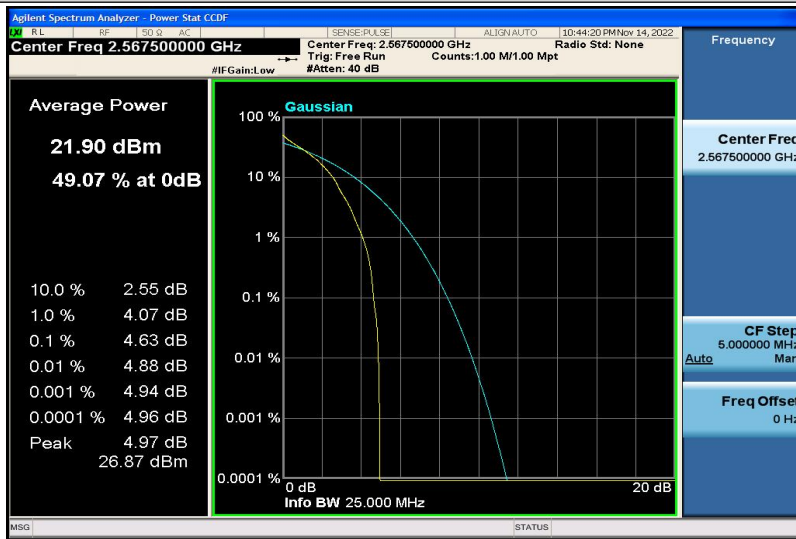

Band5-10MHz-16QAM-20525-50RB#0

Band5-10MHz-16QAM-20600-1RB#0

Band5-10MHz-16QAM-20600-50RB#0

Band7-5MHz-QPSK-20775-1RB#0

Band7-5MHz-QPSK-20775-25RB#0

Band7-5MHz-QPSK-21100-1RB#0

Band7-5MHz-QPSK-21100-25RB#0

Band7-5MHz-QPSK-21425-1RB#0