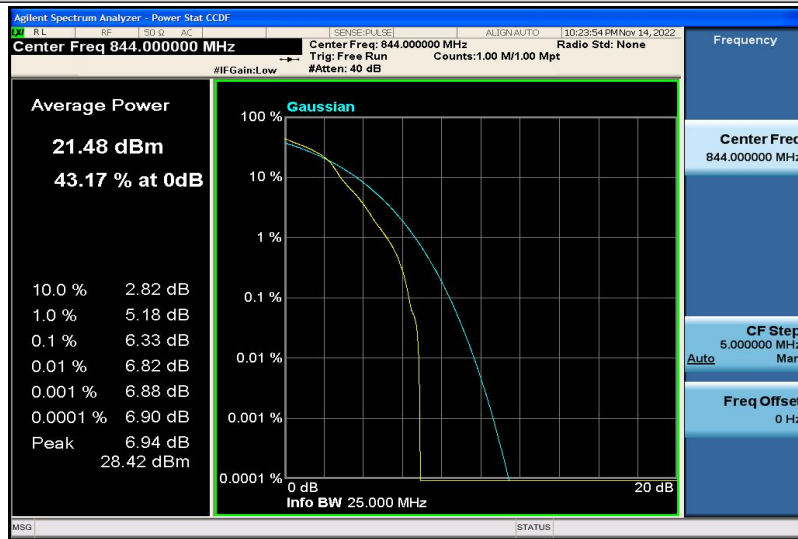

Band5-10MHz-16QAM-20525-50RB#0

Band5-10MHz-16QAM-20600-1RB#0

Band5-10MHz-16QAM-20600-50RB#0

Band7-5MHz-QPSK-20775-1RB#0

Band7-5MHz-QPSK-20775-25RB#0

Band7-5MHz-QPSK-21100-1RB#0

Band7-5MHz-QPSK-21100-25RB#0

Band7-5MHz-QPSK-21425-1RB#0