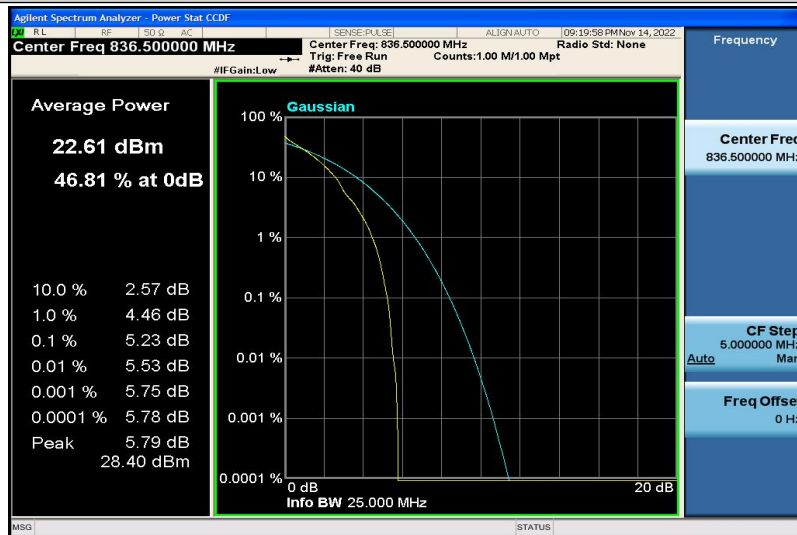

Band4-20MHz-16QAM-20175-100RB#0

Band4-20MHz-16QAM-20300-1RB#0

Band4-20MHz-16QAM-20300-100RB#0

Band5-1.4MHz-QPSK-20407-1RB#0

Band5-1.4MHz-QPSK-20407-6RB#0

Band5-1.4MHz-QPSK-20525-1RB#0

Band5-1.4MHz-QPSK-20525-6RB#0