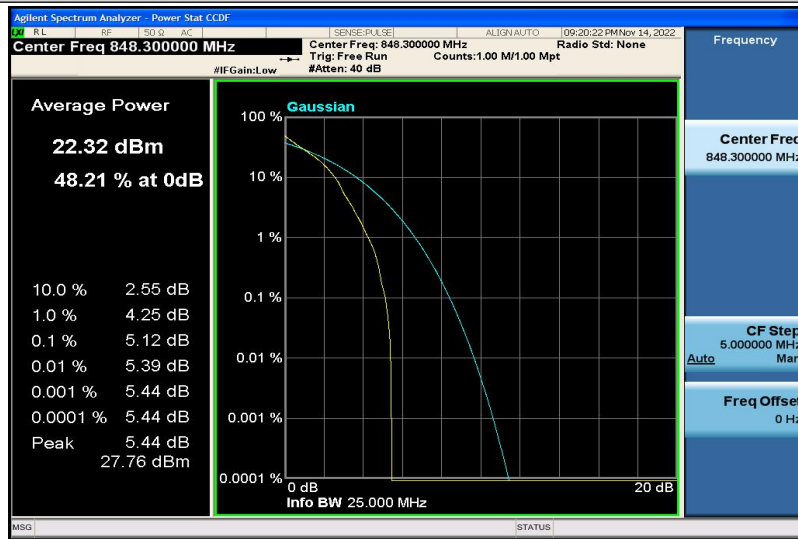

Band4-20MHz-16QAM-20175-100RB#0

Band4-20MHz-16QAM-20300-1RB#0

Band4-20MHz-16QAM-20300-100RB#0

Band5-1.4MHz-QPSK-20407-1RB#0

Band5-1.4MHz-QPSK-20407-6RB#0

Band5-1.4MHz-QPSK-20525-1RB#0

Band5-1.4MHz-QPSK-20525-6RB#0