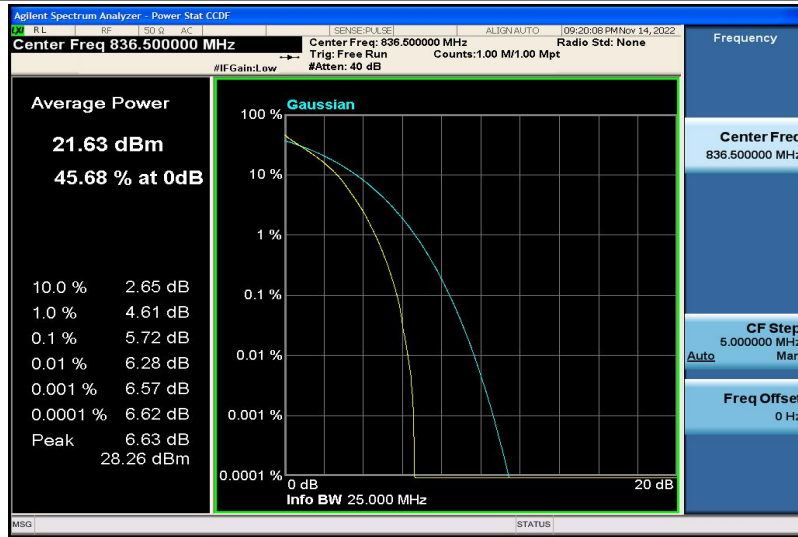

Band4-20MHz-16QAM-20175-100RB#0

Band4-20MHz-16QAM-20300-1RB#0

Band4-20MHz-16QAM-20300-100RB#0

Band5-1.4MHz-QPSK-20407-1RB#0

Band5-1.4MHz-QPSK-20407-6RB#0

Band5-1.4MHz-QPSK-20525-1RB#0

Band5-1.4MHz-QPSK-20525-6RB#0