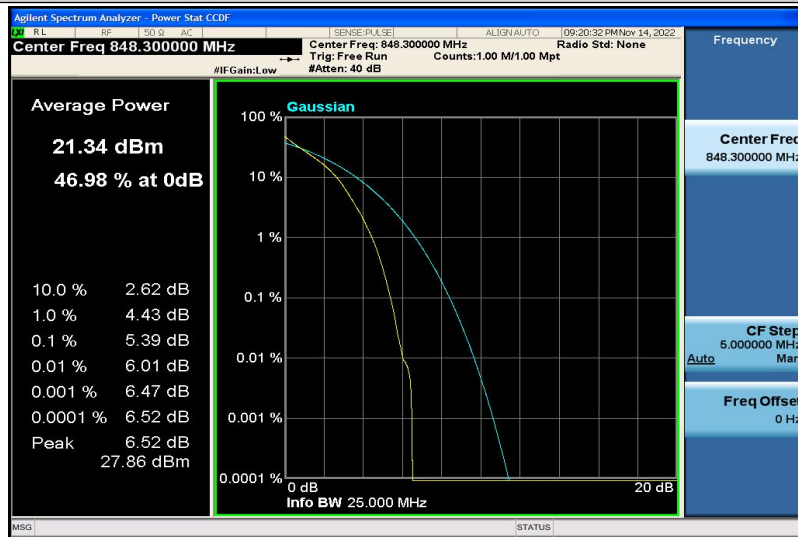

Band5-1.4MHz-QPSK-20643-1RB#0

Band5-1.4MHz-QPSK-20643-6RB#0