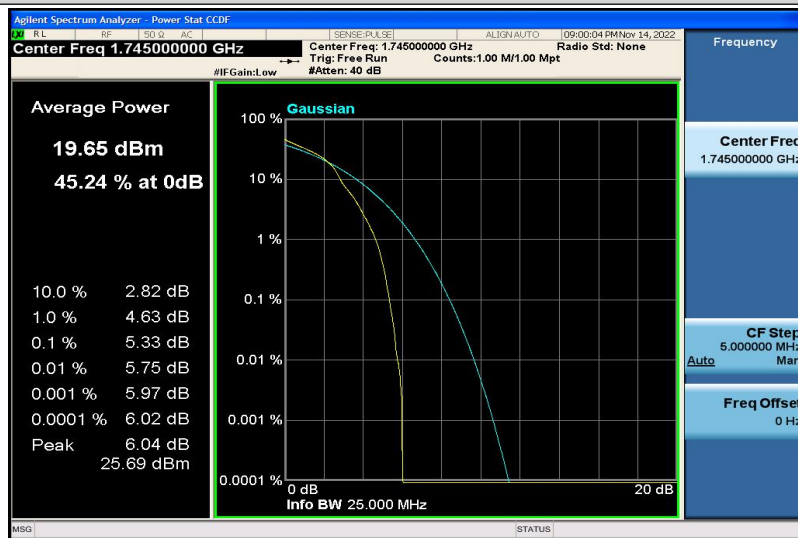

Band4-20MHz-16QAM-20175-100RB#0

Band4-20MHz-16QAM-20300-1RB#0

Band4-20MHz-16QAM-20300-100RB#0

Band5-1.4MHz-QPSK-20407-1RB#0

Band5-1.4MHz-QPSK-20407-6RB#0

Band5-1.4MHz-QPSK-20525-1RB#0

Band5-1.4MHz-QPSK-20525-6RB#0