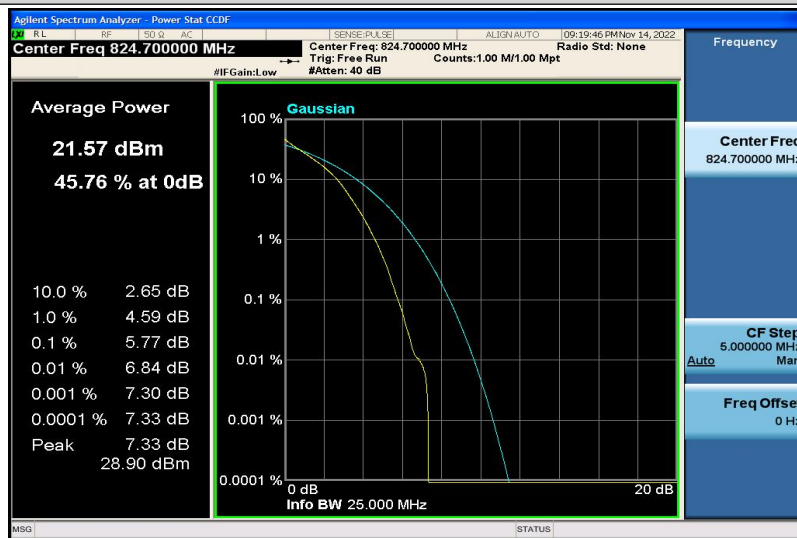

Band4-20MHz-16QAM-20175-100RB#0

Band4-20MHz-16QAM-20300-1RB#0

Band4-20MHz-16QAM-20300-100RB#0

Band5-1.4MHz-QPSK-20407-1RB#0

Band5-1.4MHz-QPSK-20407-6RB#0

Band5-1.4MHz-QPSK-20525-1RB#0

Band5-1.4MHz-QPSK-20525-6RB#0