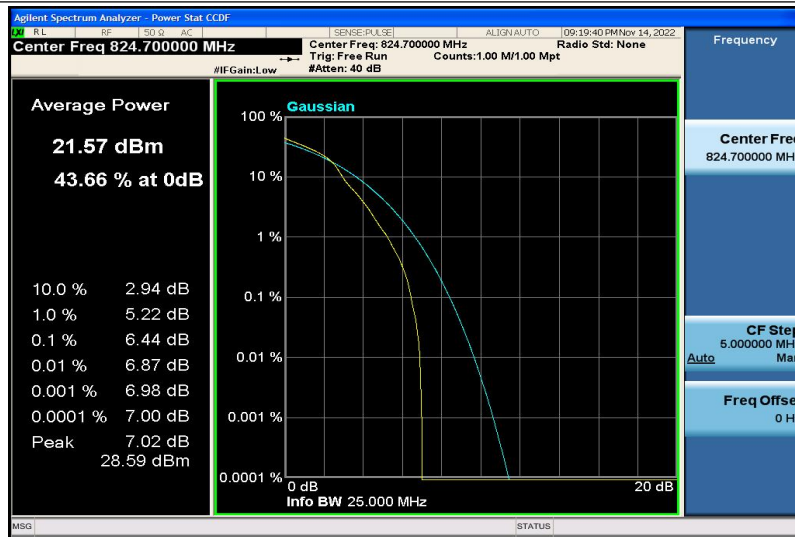

Band5-1.4MHz-QPSK-20643-6RB#0

Band5-1.4MHz-16QAM-20407-1RB#0