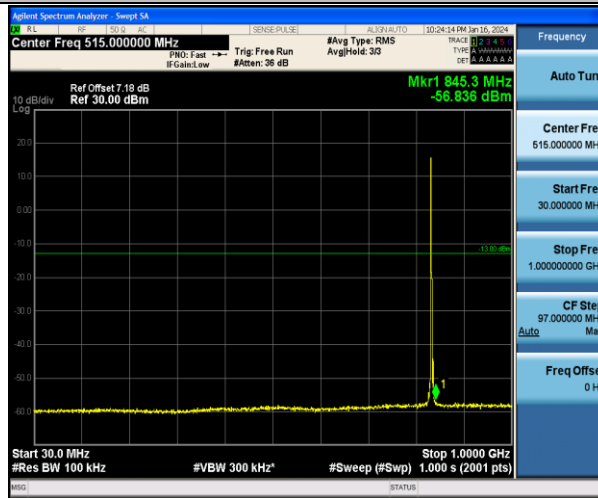

Band5_3MHz_16QAM_20415_1RB#0_1000~10000_1000~10000

Band5_3MHz_QPSK_20525_1RB#0_30~1000_30~1000