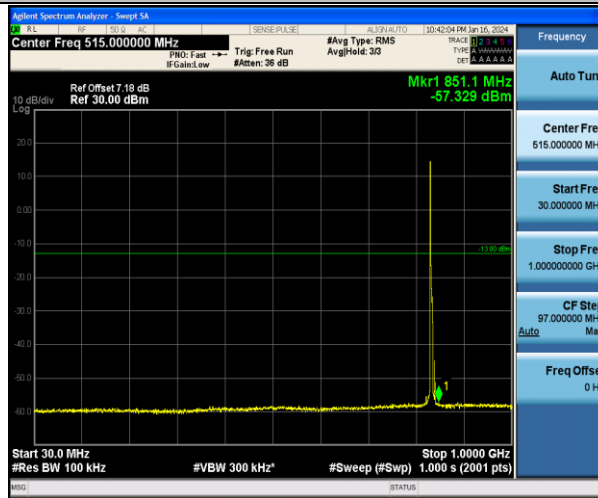

Band5_5MHz_16QAM_20425_1RB#0_1000~10000_1000~10000

Band5_5MHz_QPSK_20525_1RB#0_30~1000_30~1000