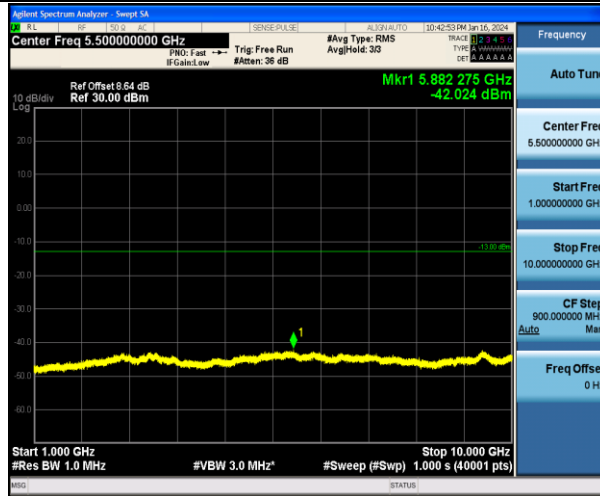

Band5\_5MHz\_16QAM\_20425\_1RB#0\_1000~10000\_1000~10000

Band5\_5MHz\_QPSK\_20525\_1RB#0\_30~1000\_30~1000

Band5\_5MHz\_QPSK\_20525\_1RB#0\_1000~10000\_1000~10000

Band5\_5MHz\_16QAM\_20525\_1RB#0\_30~1000\_30~1000