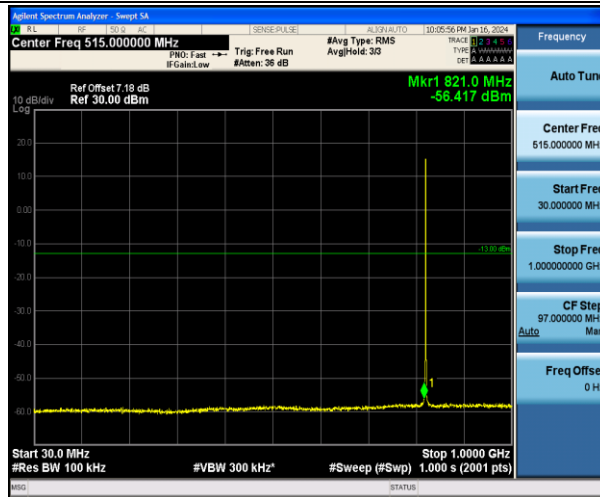

Band4_20MHz_16QAM_20300_1RB#0_1000~20000_1000~20000

Band5_1.4MHz_QPSK_20407_1RB#0_30~1000_30~1000