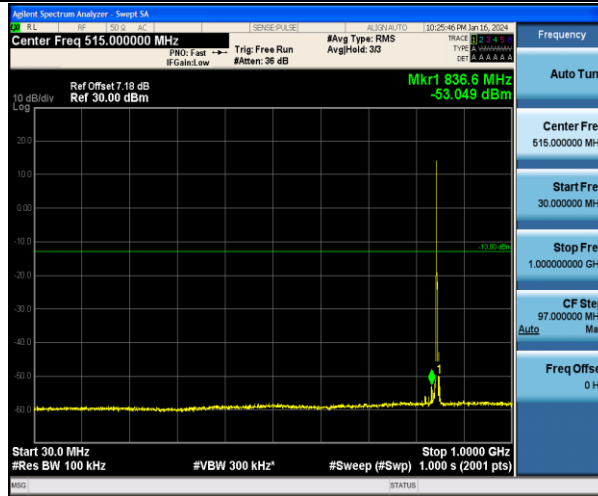

Band5_3MHz_QPSK_20635_1RB#0_1000~10000_1000~10000

Band5_3MHz_16QAM_20635_1RB#0_30~1000_30~1000