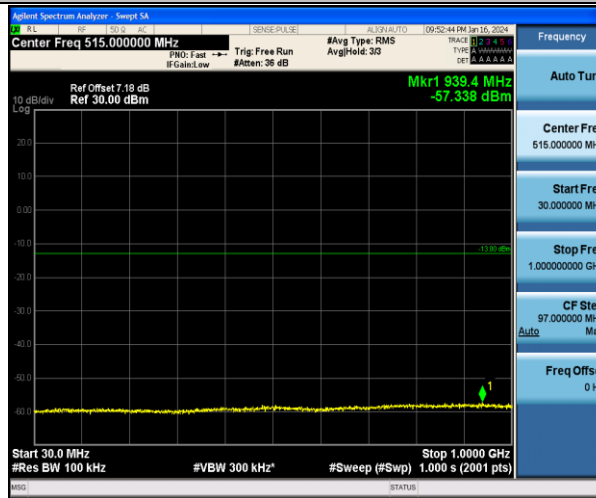

Band4_20MHz_QPSK_20300_1RB#0_1000~20000_1000~20000

Band4_20MHz_16QAM_20300_1RB#0_30~1000_30~1000