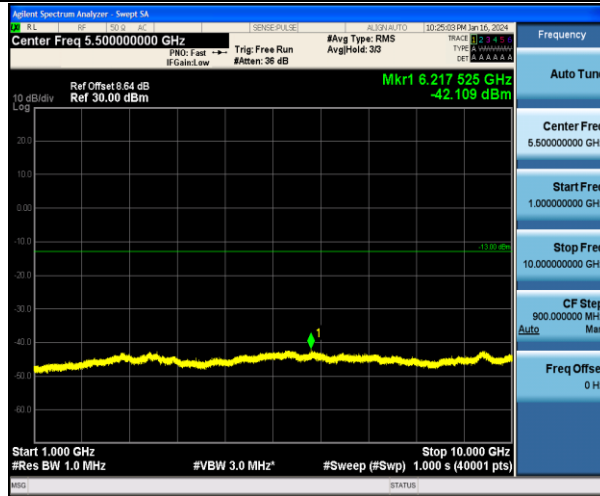

Band5\_3MHz\_16QAM\_20415\_1RB#0\_1000~10000\_1000~10000

Band5\_3MHz\_QPSK\_20525\_1RB#0\_30~1000\_30~1000

Band5\_3MHz\_QPSK\_20525\_1RB#0\_1000~10000\_1000~10000

Band5\_3MHz\_16QAM\_20525\_1RB#0\_30~1000\_30~1000