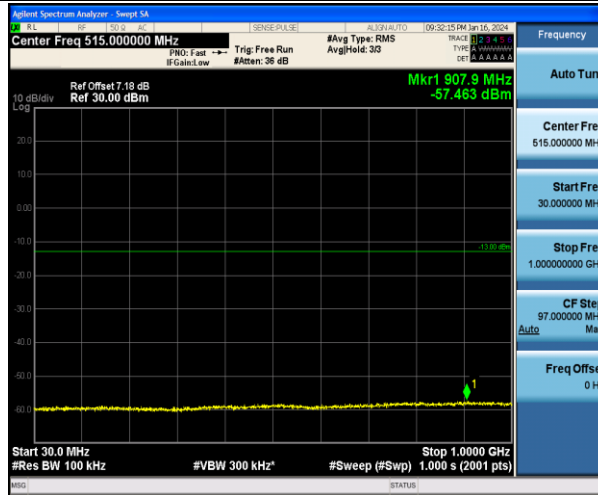

Band4_15MHz_16QAM_20175_1RB#0_1000~20000_1000~20000

Band4_15MHz_QPSK_20325_1RB#0_30~1000_30~1000