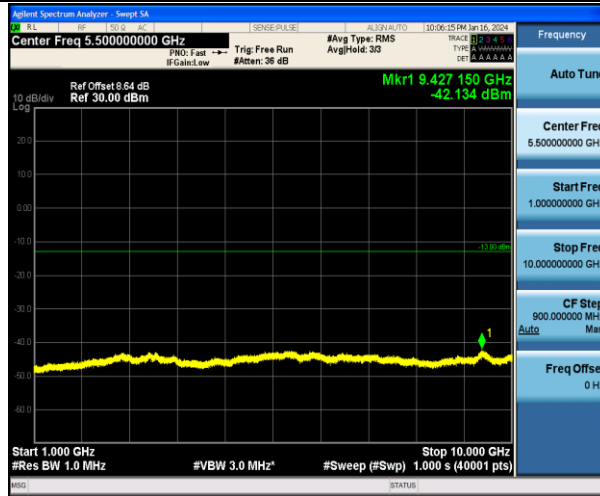

Band5_1.4MHz_QPSK_20407_1RB#0_30~1000_30~1000

Band5_1.4MHz_QPSK_20407_1RB#0_1000~10000_1000~10000