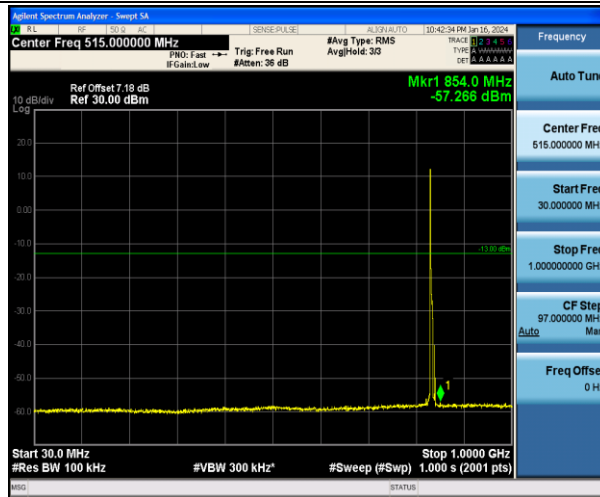

Band5_5MHz_QPSK_20525_1RB#0_1000~10000_1000~10000

Band5_5MHz_16QAM_20525_1RB#0_30~1000_30~1000