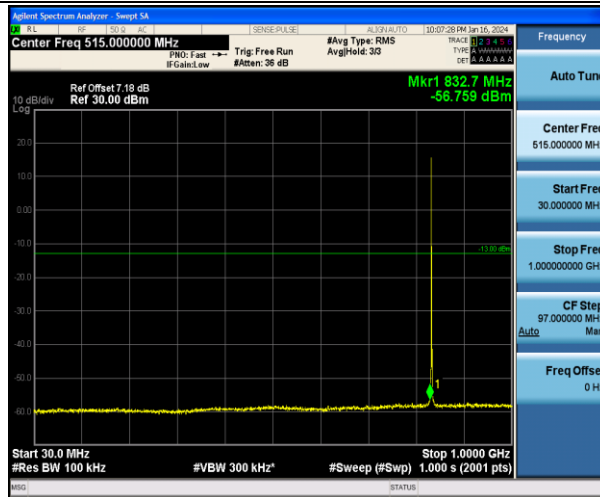

Band5_1.4MHz_QPSK_20525_1RB#0_1000~10000_1000~10000

Band5_1.4MHz_16QAM_20525_1RB#0_30~1000_30~1000