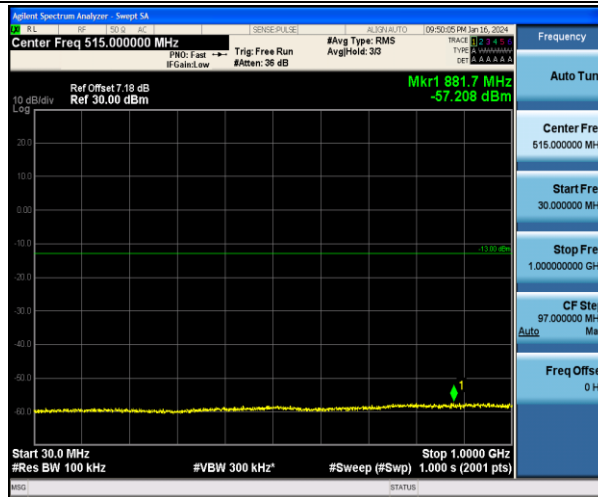

Band4_15MHz_16QAM_20325_1RB#0_1000~20000_1000~20000

Band4_20MHz_QPSK_20050_1RB#0_30~1000_30~1000