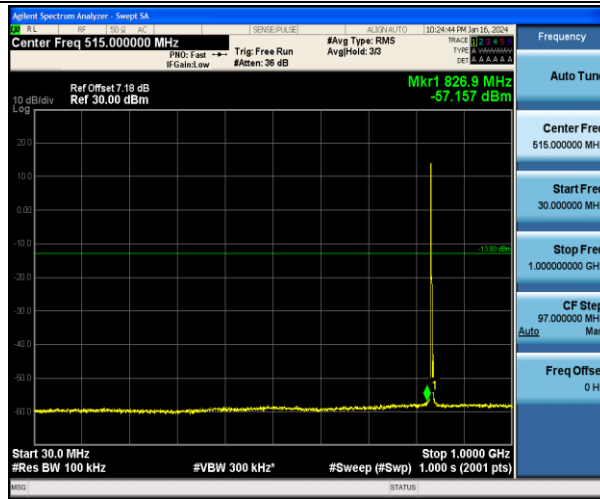

Band5_3MHz_QPSK_20525_1RB#0_1000~10000_1000~10000

Band5_3MHz_16QAM_20525_1RB#0_30~1000_30~1000