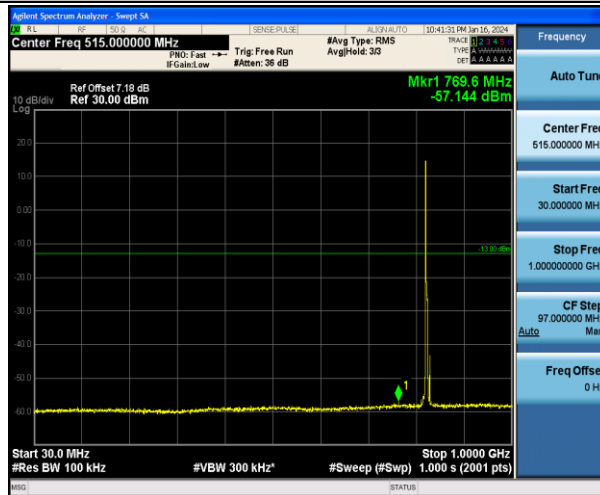

Band5_5MHz_QPSK_20425_1RB#0_1000~10000_1000~10000

Band5_5MHz_16QAM_20425_1RB#0_30~1000_30~1000