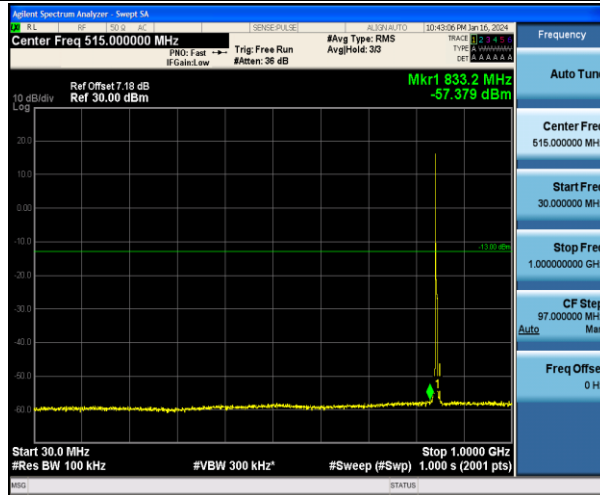

Band5_5MHz_16QAM_20525_1RB#0_1000~10000_1000~10000

Band5_5MHz_QPSK_20625_1RB#0_30~1000_30~1000