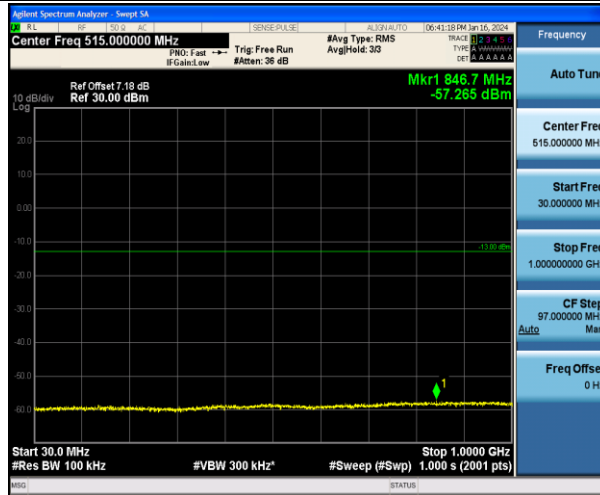

Band2_1.4MHz_QPSK_18900_1RB#0_30~1000_30~1000

Band2_1.4MHz_QPSK_18900_1RB#0_1000~20000_1000~20000

Band2_1.4MHz_16QAM_18900_1RB#0_30~1000_30~1000

Band2_1.4MHz_16QAM_18900_1RB#0_1000~20000_1000~20000

Band2_1.4MHz_QPSK_19193_1RB#0_30~1000_30~1000