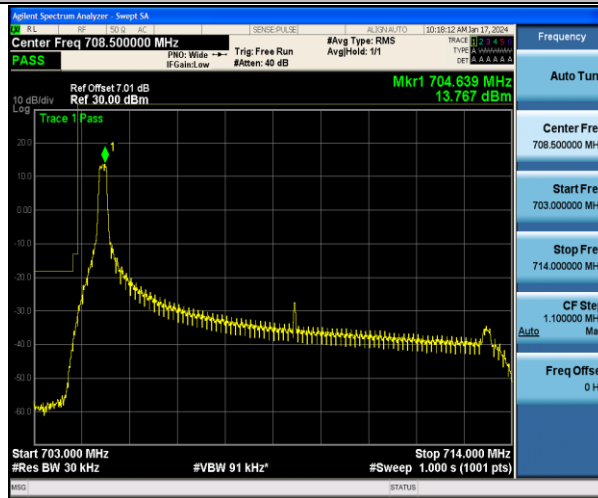

Band17_10MHz_16QAM_23780_1RB#0