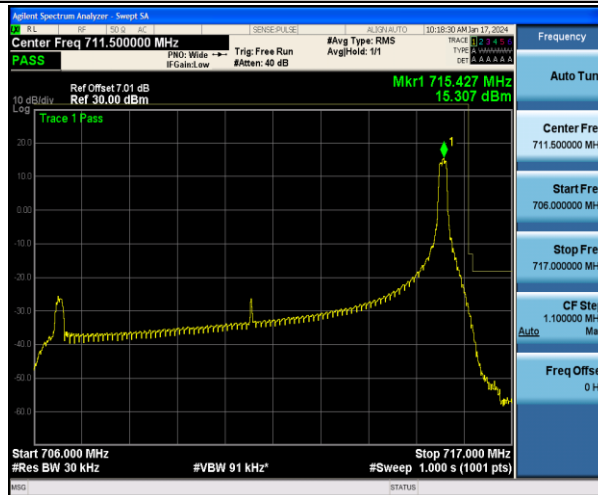

Band17_10MHz_QPSK_23800_1RB#49

Band17_10MHz_16QAM_23800_1RB#49

Band17_10MHz_QPSK_23780_50RB#0

Band17_10MHz_QPSK_23800_50RB#0

Appendix E: Conducted Spurious Emission

Test Result

Band	Bandwidth	Modulation	Channel	RB Configuration	Frequency Range	Result (dBm)	Verdict
Band2	1.4MHz	QPSK	18607	1RB#0	30~1000	-57.29	PASS
Band2	1.4MHz	QPSK	18607	1RB#0	1000~20000	-34.85	PASS
Band2	1.4MHz	16QAM	18607	1RB#0	30~1000	-57.34	PASS
Band2	1.4MHz	16QAM	18607	1RB#0	1000~20000	-34.78	PASS
Band2	1.4MHz	QPSK	18900	1RB#0	30~1000	-57.22	PASS
Band2	1.4MHz	QPSK	18900	1RB#0	1000~20000	-34.60	PASS
Band2	1.4MHz	16QAM	18900	1RB#0	30~1000	-57.17	PASS
Band2	1.4MHz	16QAM	18900	1RB#0	1000~20000	-34.68	PASS
Band2	1.4MHz	QPSK	19193	1RB#0	30~1000	-57.27	PASS
Band2	1.4MHz	QPSK	19193	1RB#0	1000~20000	-34.72	PASS
Band2	1.4MHz	16QAM	19193	1RB#0	30~1000	-57.32	PASS
Band2	1.4MHz	16QAM	19193	1RB#0	1000~20000	-34.56	PASS
Band2	3MHz	QPSK	18615	1RB#0	30~1000	-57.47	PASS
Band2	3MHz	QPSK	18615	1RB#0	1000~20000	-34.86	PASS
Band2	3MHz	16QAM	18615	1RB#0	30~1000	-57.39	PASS
Band2	3MHz	16QAM	18615	1RB#0	1000~20000	-34.68	PASS
Band2	3MHz	QPSK	18900	1RB#0	30~1000	-57.42	PASS
Band2	3MHz	QPSK	18900	1RB#0	1000~20000	-34.81	PASS
Band2	3MHz	16QAM	18900	1RB#0	30~1000	-57.11	PASS
Band2	3MHz	16QAM	18900	1RB#0	1000~20000	-34.57	PASS
Band2	3MHz	QPSK	19185	1RB#0	30~1000	-57.42	PASS
Band2	3MHz	QPSK	19185	1RB#0	1000~20000	-34.74	PASS
Band2	3MHz	16QAM	19185	1RB#0	30~1000	-57.37	PASS
Band2	3MHz	16QAM	19185	1RB#0	1000~20000	-34.22	PASS
Band2	5MHz	QPSK	18625	1RB#0	30~1000	-57.33	PASS
Band2	5MHz	QPSK	18625	1RB#0	1000~20000	-34.53	PASS
Band2	5MHz	16QAM	18625	1RB#0	30~1000	-57.41	PASS
Band2	5MHz	16QAM	18625	1RB#0	1000~20000	-34.79	PASS
Band2	5MHz	QPSK	18900	1RB#0	30~1000	-57.40	PASS
Band2	5MHz	QPSK	18900	1RB#0	1000~20000	-34.81	PASS
Band2	5MHz	16QAM	18900	1RB#0	30~1000	-57.44	PASS
Band2	5MHz	16QAM	18900	1RB#0	1000~20000	-34.80	PASS
Band2	5MHz	QPSK	19175	1RB#0	30~1000	-57.34	PASS
Band2	5MHz	QPSK	19175	1RB#0	1000~20000	-34.69	PASS
Band2	5MHz	16QAM	19175	1RB#0	30~1000	-57.31	PASS
Band2	5MHz	16QAM	19175	1RB#0	1000~20000	-34.62	PASS
Band2	10MHz	QPSK	18650	1RB#0	30~1000	-57.34	PASS
Band2	10MHz	QPSK	18650	1RB#0	1000~20000	-34.83	PASS
Band2	10MHz	16QAM	18650	1RB#0	30~1000	-57.34	PASS