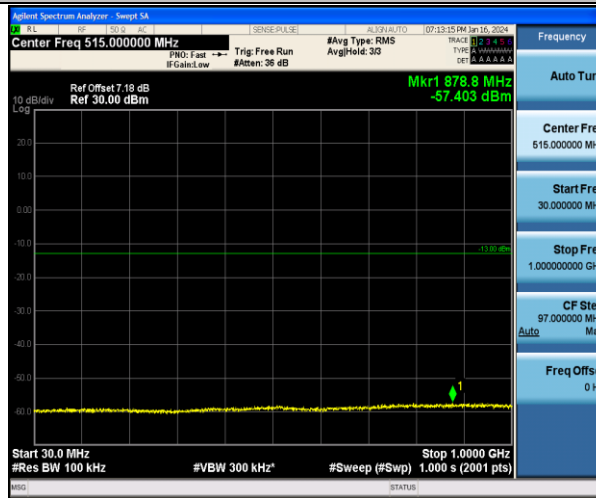

Band2_5MHz_QPSK_18625_1RB#0_30~1000_30~1000

Band2_5MHz_QPSK_18625_1RB#0_1000~20000_1000~20000

Band2_5MHz_16QAM_18625_1RB#0_30~1000_30~1000

Band2_5MHz_16QAM_18625_1RB#0_1000~20000_1000~20000

Band2_5MHz_QPSK_18900_1RB#0_30~1000_30~1000