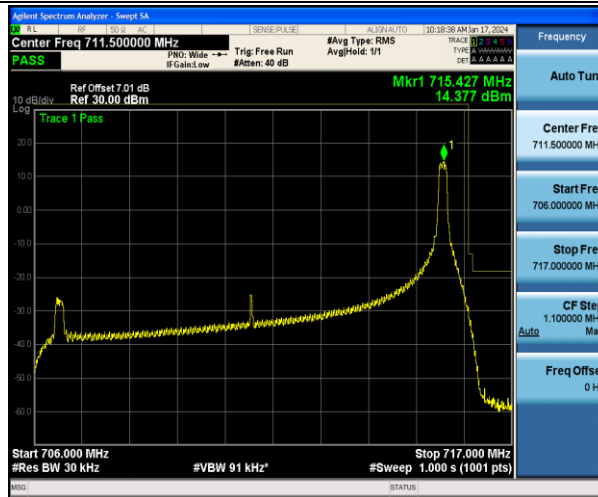

Band17_10MHz_QPSK_23800_1RB#49

Band17_10MHz_16QAM_23800_1RB#49

Band17_10MHz_QPSK_23780_50RB#0

Band17_10MHz_QPSK_23800_50RB#0

Appendix E: Conducted Spurious Emission

Test Result

Band	Bandwidth	Modulation	Channel	RB Configuration	Frequency Range	Result (dBm)	Verdict
Band2	1.4MHz	QPSK	18607	1RB#0	30~1000	-57.29	PASS
Band2	1.4MHz	QPSK	18607	1RB#0	1000~20000	-34.85	PASS
Band2	1.4MHz	16QAM	18607	1RB#0	30~1000	-57.34	PASS
Band2	1.4MHz	16QAM	18607	1RB#0	1000~20000	-34.78	PASS
Band2	1.4MHz	QPSK	18900	1RB#0	30~1000	-57.22	PASS
Band2	1.4MHz	QPSK	18900	1RB#0	1000~20000	-34.60	PASS
Band2	1.4MHz	16QAM	18900	1RB#0	30~1000	-57.17	PASS
Band2	1.4MHz	16QAM	18900	1RB#0	1000~20000	-34.68	PASS
Band2	1.4MHz	QPSK	19193	1RB#0	30~1000	-57.27	PASS
Band2	1.4MHz	QPSK	19193	1RB#0	1000~20000	-34.72	PASS
Band2	1.4MHz	16QAM	19193	1RB#0	30~1000	-57.32	PASS
Band2	1.4MHz	16QAM	19193	1RB#0	1000~20000	-34.56	PASS
Band2	3MHz	QPSK	18615	1RB#0	30~1000	-57.47	PASS
Band2	3MHz	QPSK	18615	1RB#0	1000~20000	-34.86	PASS
Band2	3MHz	16QAM	18615	1RB#0	30~1000	-57.39	PASS
Band2	3MHz	16QAM	18615	1RB#0	1000~20000	-34.68	PASS
Band2	3MHz	QPSK	18900	1RB#0	30~1000	-57.42	PASS
Band2	3MHz	QPSK	18900	1RB#0	1000~20000	-34.81	PASS
Band2	3MHz	16QAM	18900	1RB#0	30~1000	-57.11	PASS
Band2	3MHz	16QAM	18900	1RB#0	1000~20000	-34.57	PASS
Band2	3MHz	QPSK	19185	1RB#0	30~1000	-57.42	PASS
Band2	3MHz	QPSK	19185	1RB#0	1000~20000	-34.74	PASS
Band2	3MHz	16QAM	19185	1RB#0	30~1000	-57.37	PASS
Band2	3MHz	16QAM	19185	1RB#0	1000~20000	-34.22	PASS
Band2	5MHz	QPSK	18625	1RB#0	30~1000	-57.33	PASS
Band2	5MHz	QPSK	18625	1RB#0	1000~20000	-34.53	PASS
Band2	5MHz	16QAM	18625	1RB#0	30~1000	-57.41	PASS
Band2	5MHz	16QAM	18625	1RB#0	1000~20000	-34.79	PASS
Band2	5MHz	QPSK	18900	1RB#0	30~1000	-57.40	PASS
Band2	5MHz	QPSK	18900	1RB#0	1000~20000	-34.81	PASS
Band2	5MHz	16QAM	18900	1RB#0	30~1000	-57.44	PASS
Band2	5MHz	16QAM	18900	1RB#0	1000~20000	-34.80	PASS
Band2	5MHz	QPSK	19175	1RB#0	30~1000	-57.34	PASS
Band2	5MHz	QPSK	19175	1RB#0	1000~20000	-34.69	PASS
Band2	5MHz	16QAM	19175	1RB#0	30~1000	-57.31	PASS
Band2	5MHz	16QAM	19175	1RB#0	1000~20000	-34.62	PASS
Band2	10MHz	QPSK	18650	1RB#0	30~1000	-57.34	PASS
Band2	10MHz	QPSK	18650	1RB#0	1000~20000	-34.83	PASS
Band2	10MHz	16QAM	18650	1RB#0	30~1000	-57.34	PASS