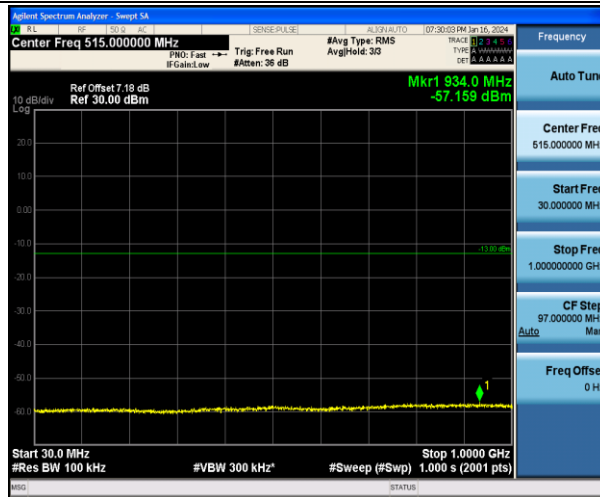

Band2_10MHz_16QAM_18900_1RB#0_30~1000_30~1000