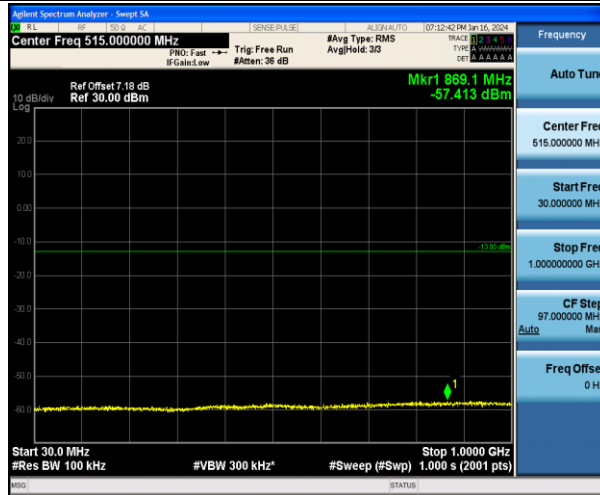

Band2_5MHz_16QAM_18625_1RB#0_30~1000_30~1000