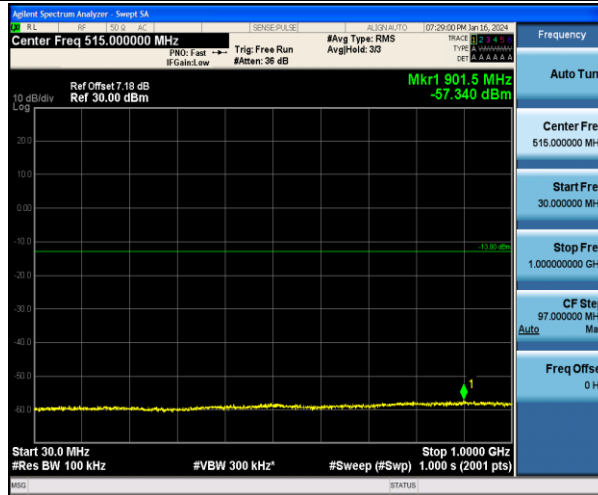

Band2_5MHz_16QAM_19175_1RB#0_30~1000_30~1000

Band2_5MHz_16QAM_19175_1RB#0_1000~20000_1000~20000

Band2_10MHz_QPSK_18650_1RB#0_30~1000_30~1000

Band2_10MHz_QPSK_18650_1RB#0_1000~20000_1000~20000

Band2_10MHz_16QAM_18650_1RB#0_30~1000_30~1000