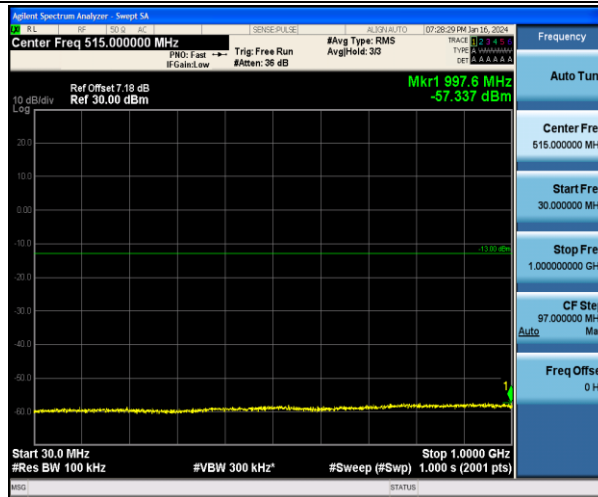

Band2_10MHz_QPSK_18650_1RB#0_30~1000_30~1000