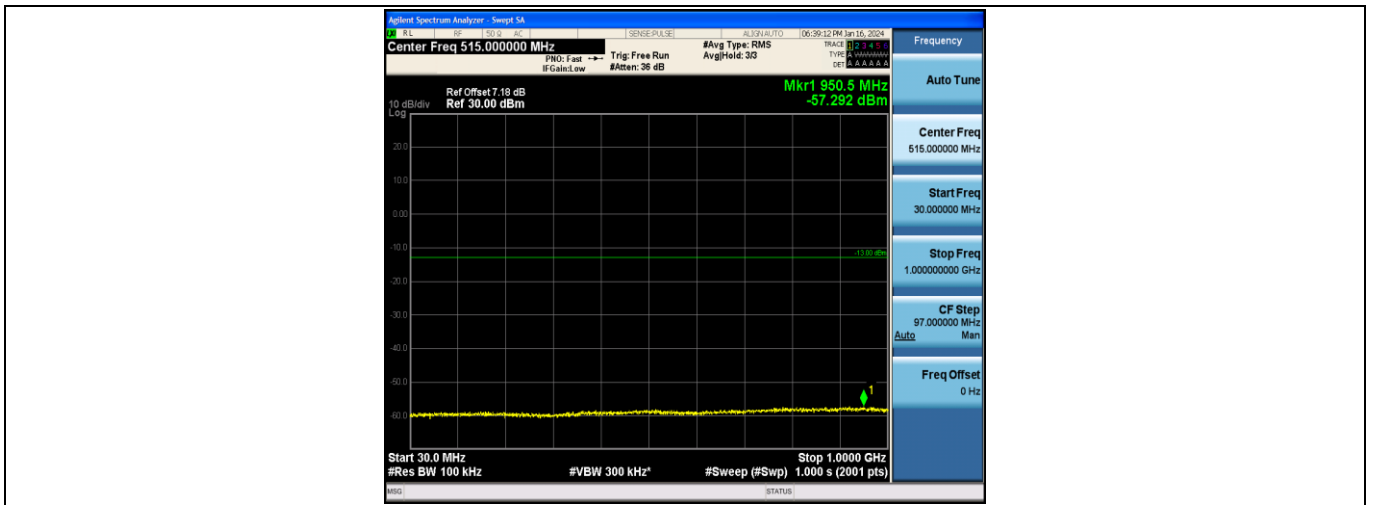

Test Graphs

Band2_1.4MHz_QPSK_18607_1RB#0_30~1000_30~1000