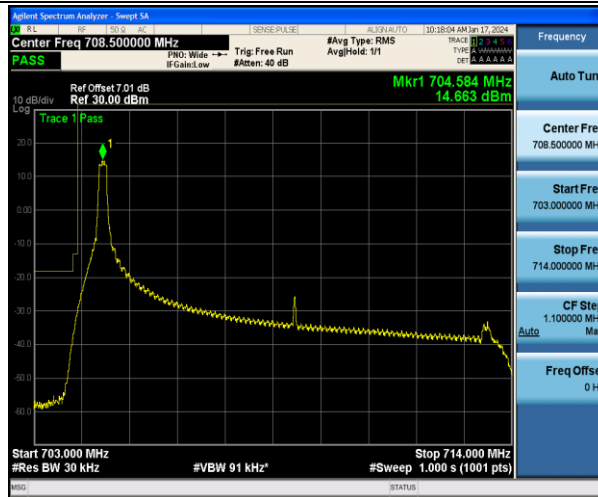

Band17_10MHz_QPSK_23780_1RB#0