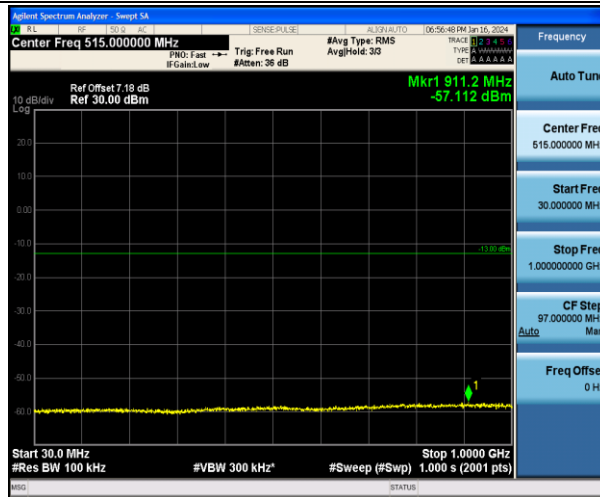

Band2_3MHz_16QAM_18615_1RB#0_30~1000_30~1000

Band2_3MHz_16QAM_18615_1RB#0_1000~20000_1000~20000

Band2_3MHz_QPSK_18900_1RB#0_30~1000_30~1000

Band2_3MHz_QPSK_18900_1RB#0_1000~20000_1000~20000

Band2_3MHz_16QAM_18900_1RB#0_30~1000_30~1000