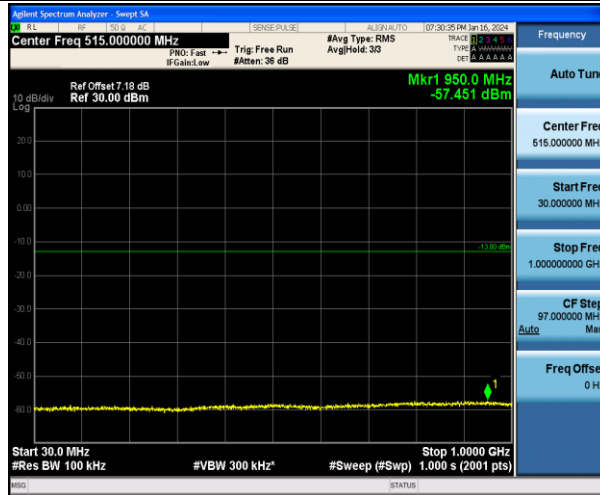

Band2_10MHz_16QAM_18650_1RB#0_1000~20000_1000~20000

Band2_10MHz_QPSK_18900_1RB#0_30~1000_30~1000

Band2_10MHz_QPSK_18900_1RB#0_1000~20000_1000~20000

Band2_10MHz_16QAM_18900_1RB#0_30~1000_30~1000

Band2_10MHz_16QAM_18900_1RB#0_1000~20000_1000~20000