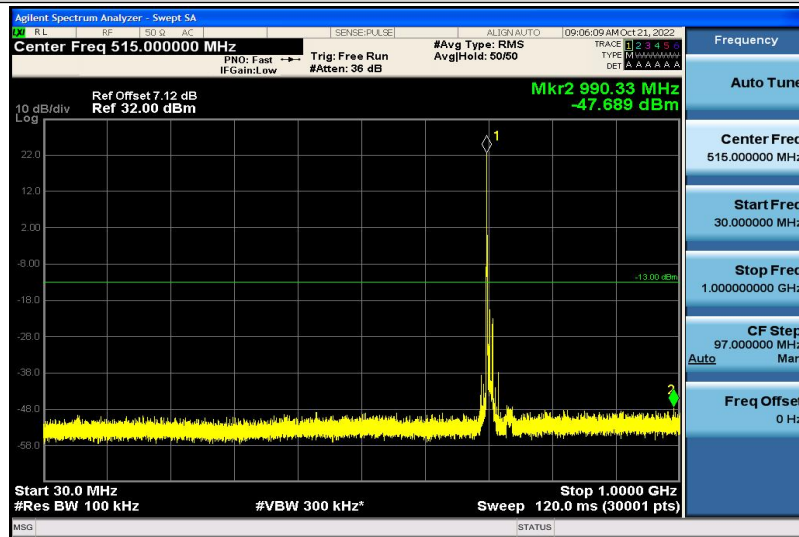

Band17-5MHz-16QAM-23825-1RB#0-30~1000MHz

Band17-5MHz-16QAM-23825-1RB#0-1000~26000MHz

Band17-10MHz-QPSK-23780-1RB#0-30~1000MHz

Band17-10MHz-QPSK-23780-1RB#0-1000~26000MHz

Band17-10MHz-QPSK-23790-1RB#0-30~1000MHz