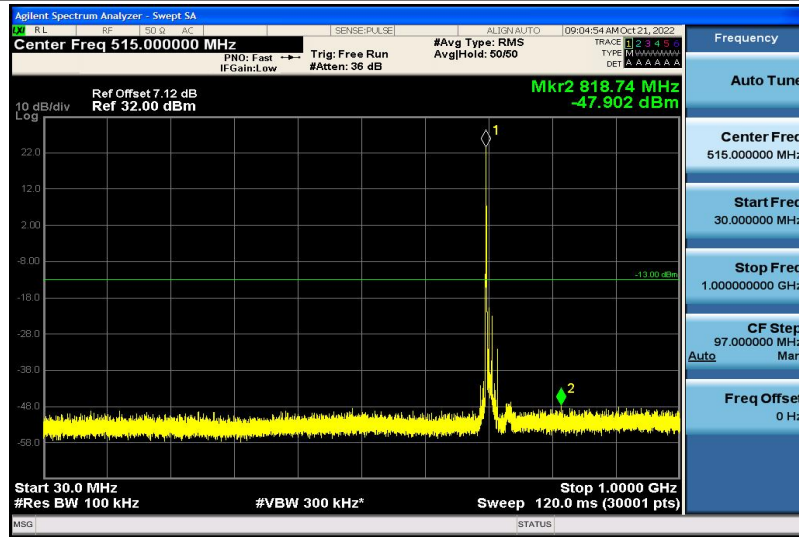

Band17-10MHz-QPSK-23780-1RB#0-30~1000MHz