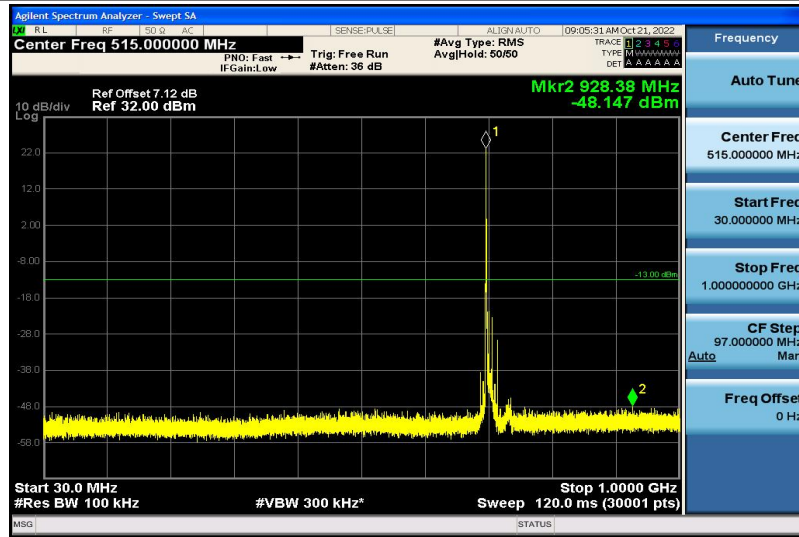

Band17-10MHz-16QAM-23780-1RB#0-30~1000MHz