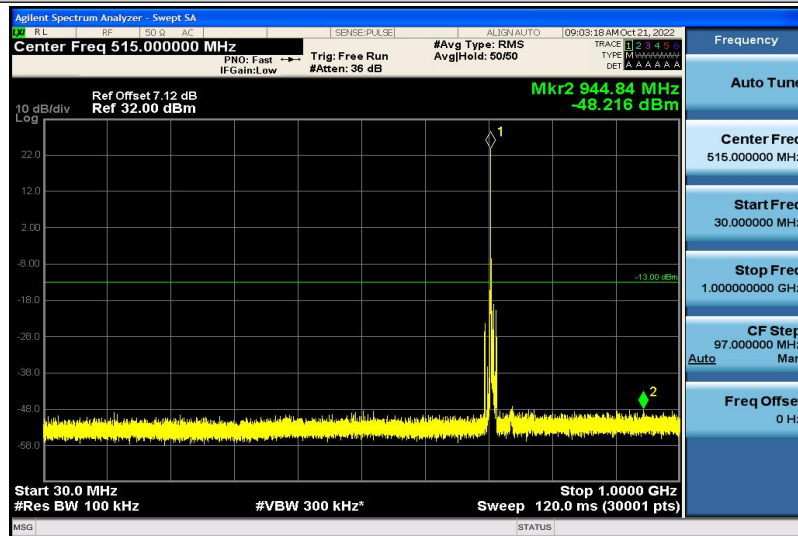

Band17-5MHz-QPSK-23825-1RB#0-1000~26000MHz

Band17-5MHz-16QAM-23755-1RB#0-30~1000MHz

Band17-5MHz-16QAM-23755-1RB#0-1000~26000MHz

Band17-5MHz-16QAM-23790-1RB#0-30~1000MHz

Band17-5MHz-16QAM-23790-1RB#0-1000~26000MHz