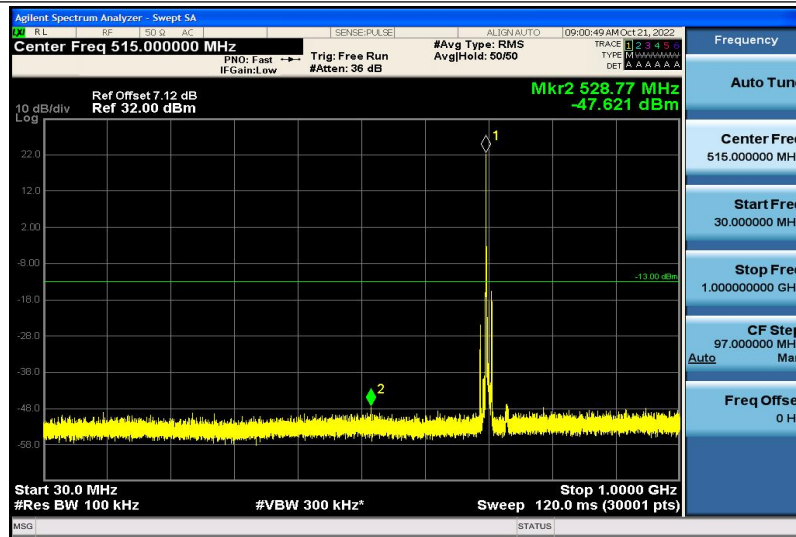

Band17-5MHz-16QAM-23755-1RB#0-30~1000MHz