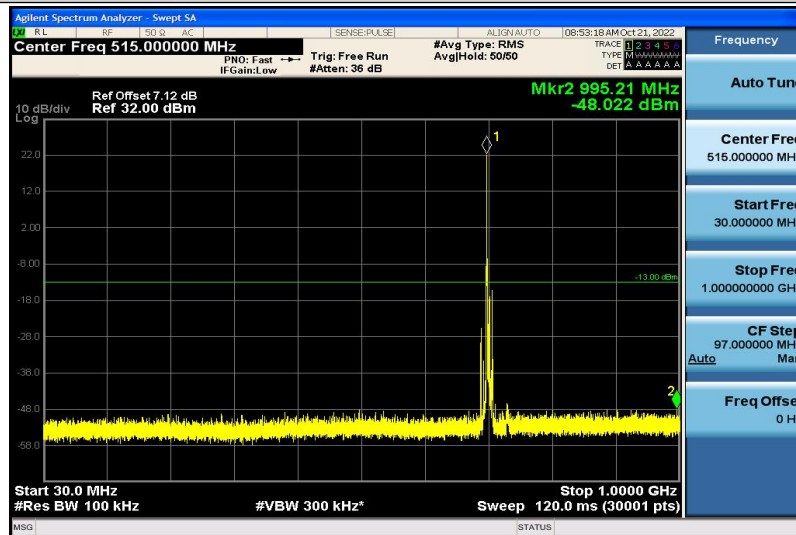

Band12-5MHz-16QAM-23035-1RB#0-1000~26000MHz

Band12-5MHz-16QAM-23095-1RB#0-30~1000MHz