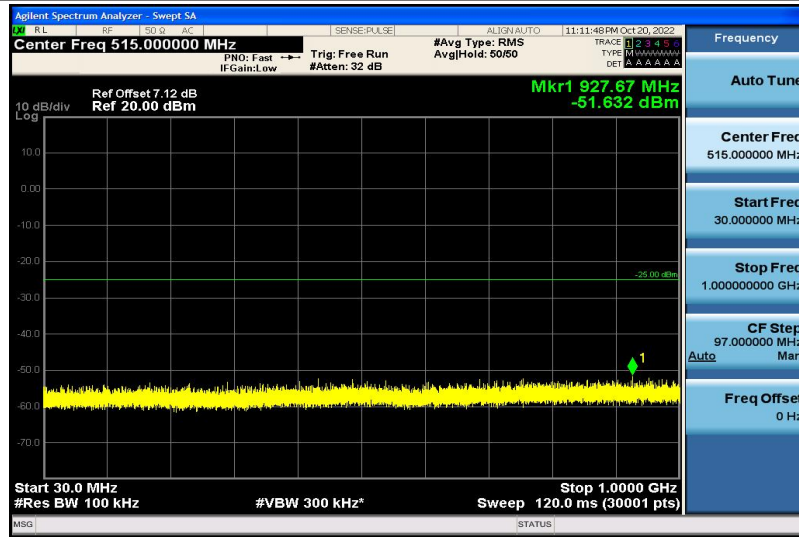

Band7-15MHz-16QAM-21375-1RB#0-1000~26000MHz

Band7-20MHz-QPSK-20850-1RB#0-30~1000MHz