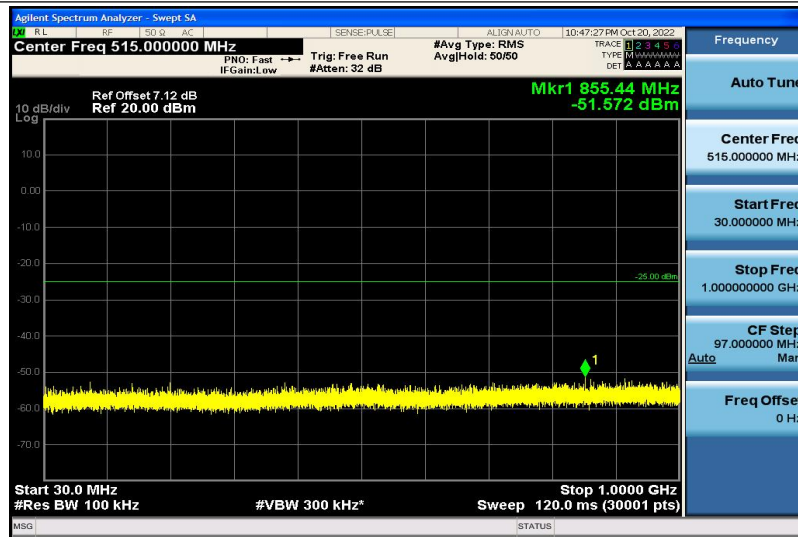

Band7-15MHz-QPSK-21375-1RB#0-1000~26000MHz

Band7-15MHz-16QAM-20825-1RB#0-30~1000MHz