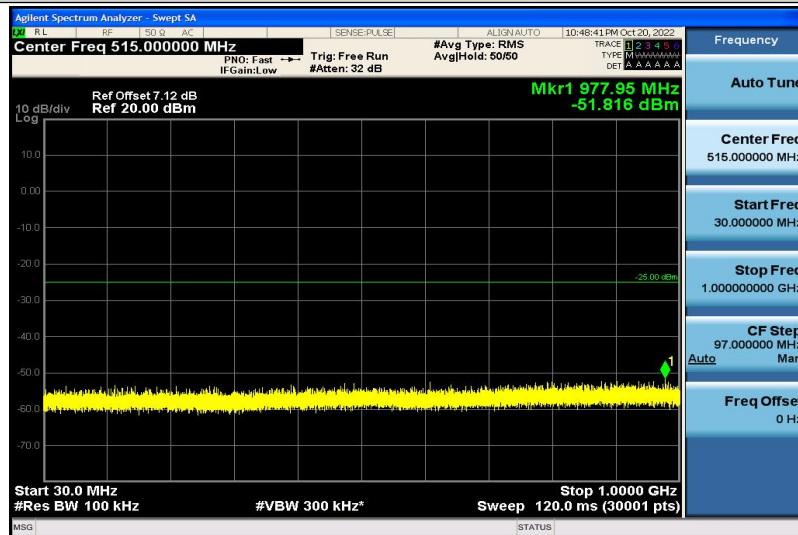

Band7-15MHz-QPSK-21375-1RB#0-30~1000MHz

Band7-15MHz-QPSK-21375-1RB#0-1000~26000MHz

Band7-15MHz-16QAM-20825-1RB#0-30~1000MHz

Band7-15MHz-16QAM-20825-1RB#0-1000~26000MHz

Band7-15MHz-16QAM-21100-1RB#0-30~1000MHz