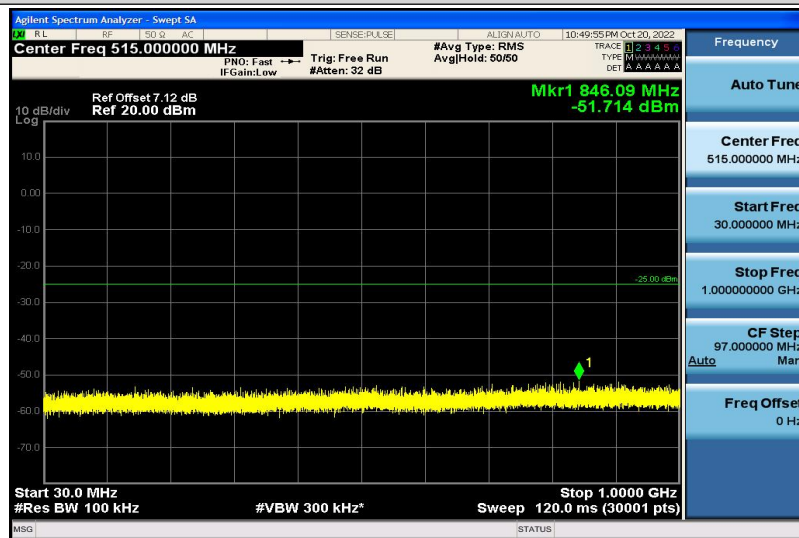

Band7-15MHz-16QAM-21100-1RB#0-1000~26000MHz

Band7-15MHz-16QAM-21375-1RB#0-30~1000MHz