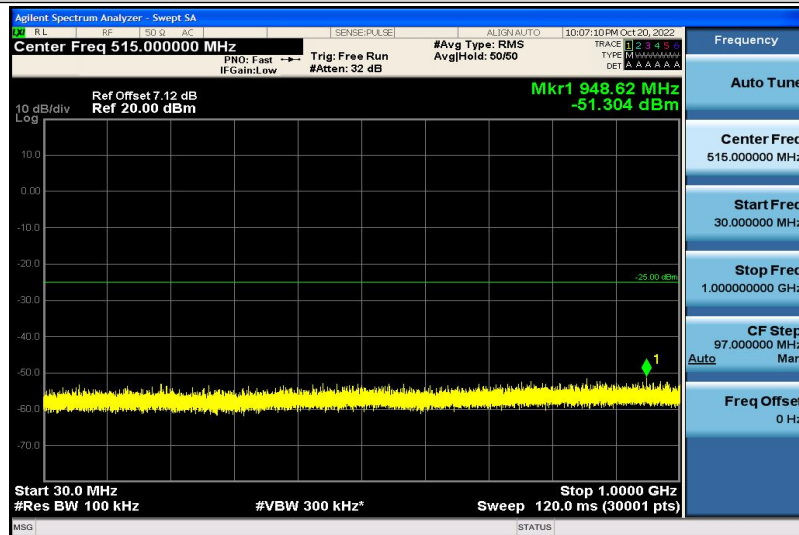

Band7-5MHz-QPSK-21425-1RB#0-30~100MHz

Band7-5MHz-QPSK-21425-1RB#0-1000~26000MHz

Band7-5MHz-16QAM-20775-1RB#0-30~1000MHz

Band7-5MHz-16QAM-20775-1RB#0-1000~26000MHz

Band7-5MHz-16QAM-21100-1RB#0-30~1000MHz

Band7-5MHz-16QAM-21100-1RB#0-1000~26000MHz