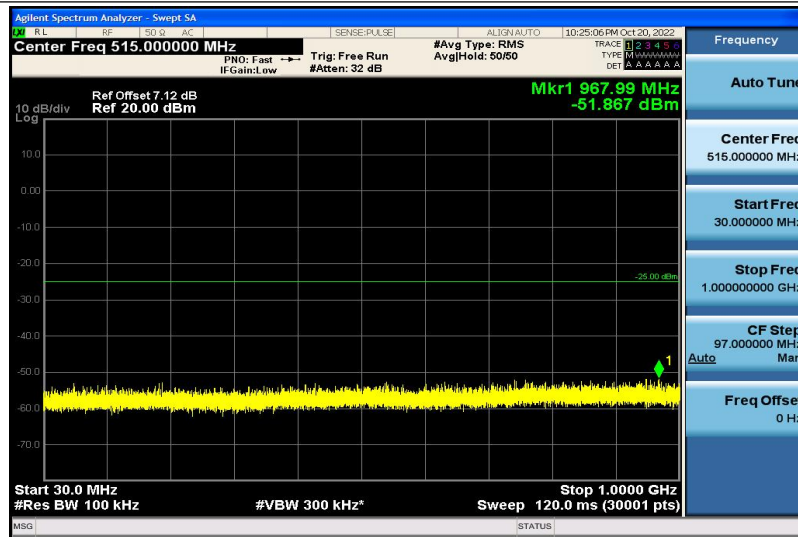

Band7-5MHz-16QAM-21425-1RB#0-1000~26000MHz

Band7-10MHz-QPSK-20800-1RB#0-30~1000MHz