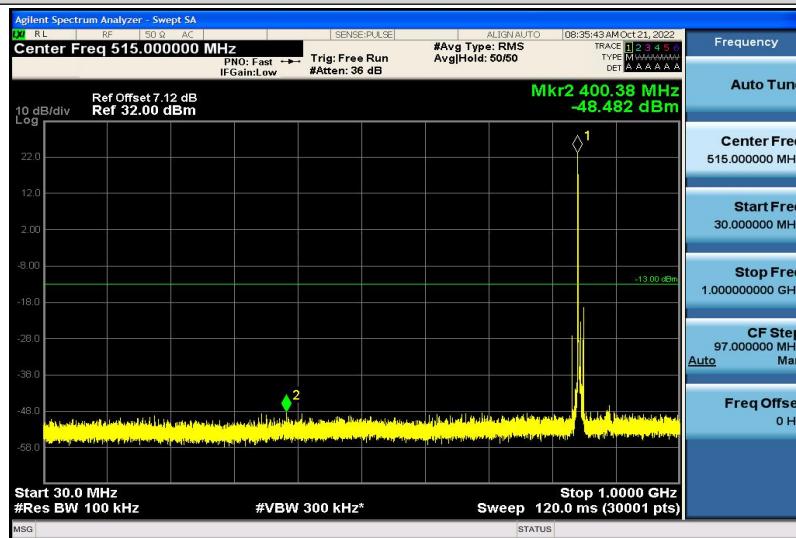

Band5-5MHz-16QAM-20525-1RB#0-1000~26000MHz

Band5-5MHz-16QAM-20625-1RB#0-30~1000MHz