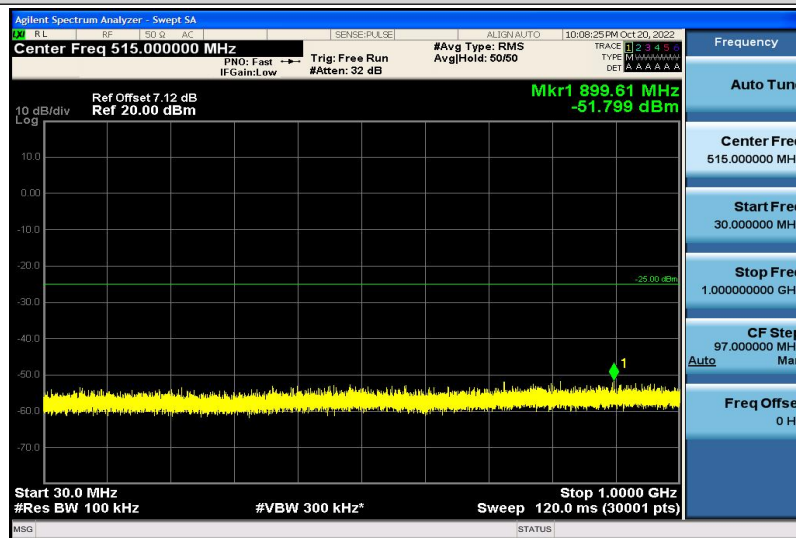

Band7-5MHz-QPSK-21425-1RB#0-30~100MHz

Band7-5MHz-QPSK-21425-1RB#0-1000~26000MHz

Band7-5MHz-16QAM-20775-1RB#0-30~1000MHz

Band7-5MHz-16QAM-20775-1RB#0-1000~26000MHz

Band7-5MHz-16QAM-21100-1RB#0-30~1000MHz

Band7-5MHz-16QAM-21100-1RB#0-1000~26000MHz