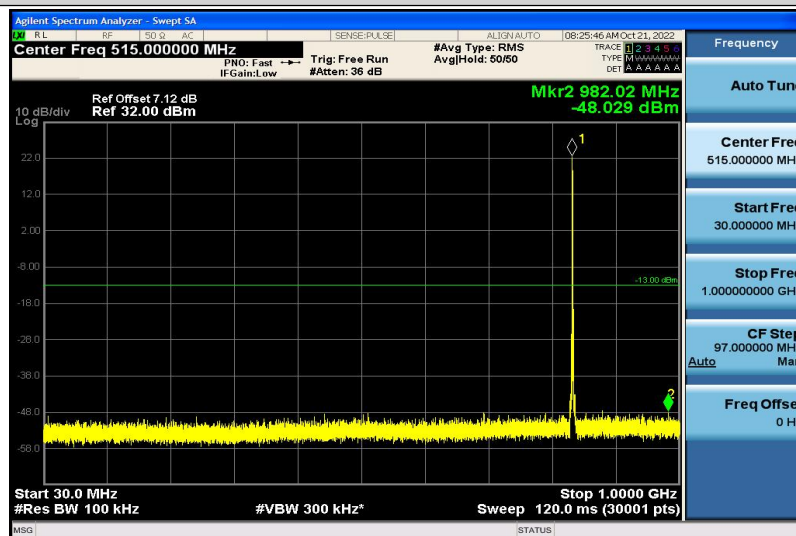

Band5-1.4MHz-QPSK-20525-1RB#0-1000~26000MHz

Band5-1.4MHz-QPSK-20643-1RB#0-30~1000MHz

Band5-1.4MHz-QPSK-20643-1RB#0-1000~26000MHz

Band5-1.4MHz-16QAM-20407-1RB#0-30~1000MHz

Band5-1.4MHz-16QAM-20407-1RB#0-1000~26000MHz