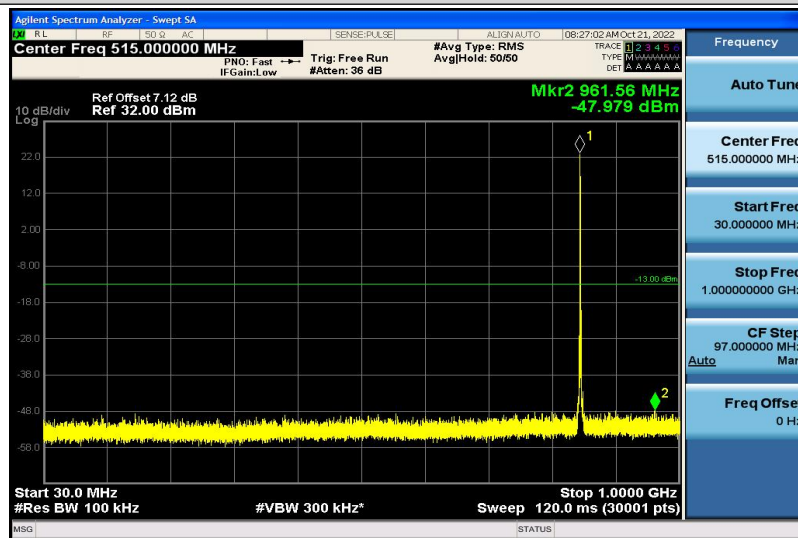

Band5-1.4MHz-16QAM-20525-1RB#0-1000~26000MHz

Band5-1.4MHz-16QAM-20643-1RB#0-30~1000MHz