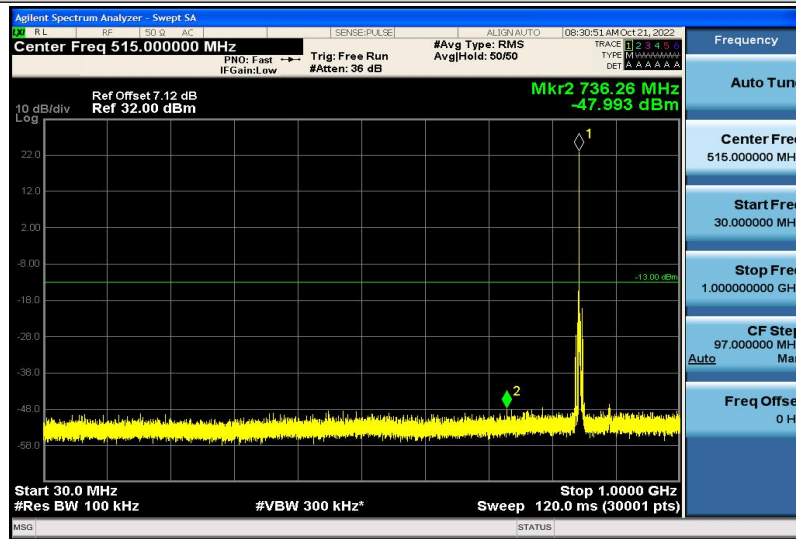

Band5-3MHz-QPSK-20525-1RB#0-1000~26000MHz

Band5-3MHz-QPSK-20635-1RB#0-30~100MHz