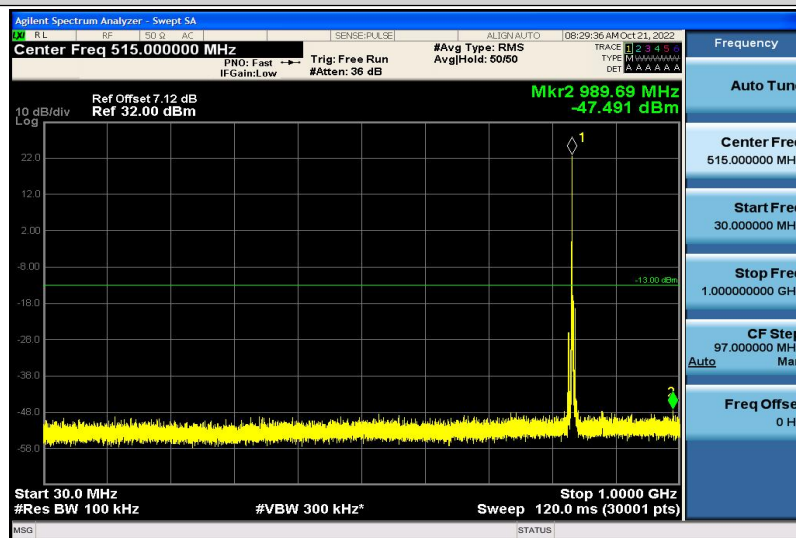

Band5-3MHz-QPSK-20415-1RB#0-1000~26000MHz

Band5-3MHz-QPSK-20525-1RB#0-30~1000MHz