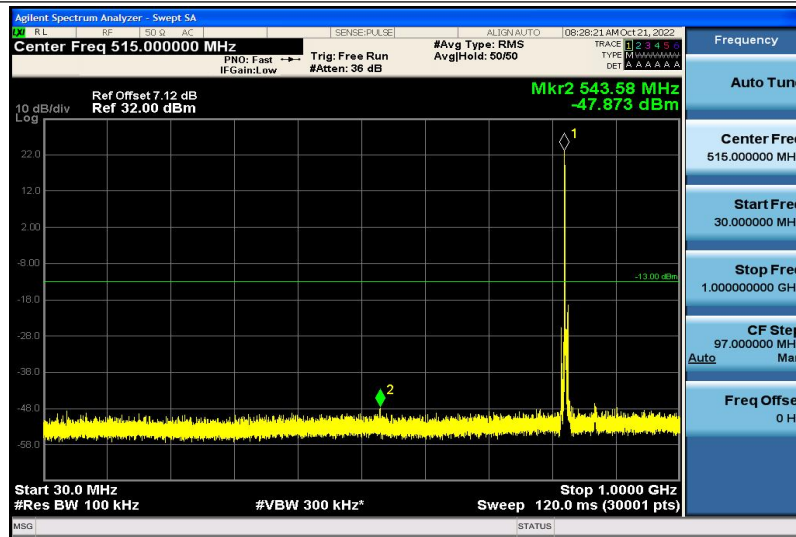

Band5-1.4MHz-16QAM-20525-1RB#0-30~1000MHz

Band5-1.4MHz-16QAM-20525-1RB#0-1000~26000MHz

Band5-1.4MHz-16QAM-20643-1RB#0-30~1000MHz

Band5-1.4MHz-16QAM-20643-1RB#0-1000~26000MHz

Band5-3MHz-QPSK-20415-1RB#0-30~1000MHz