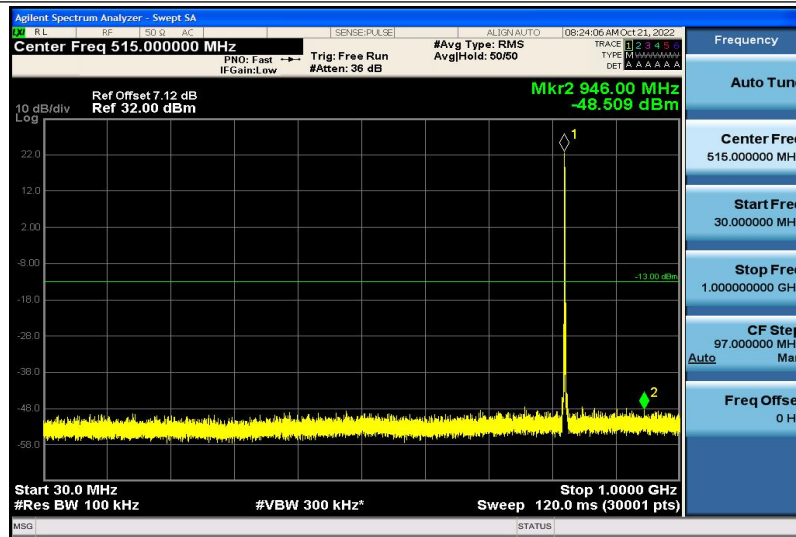

Band5-1.4MHz-QPSK-20643-1RB#0-1000~26000MHz

Band5-1.4MHz-16QAM-20407-1RB#0-30~1000MHz