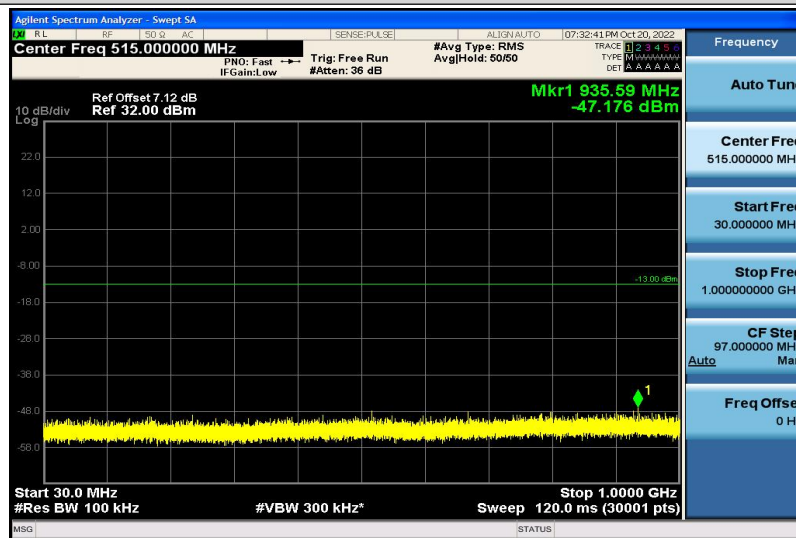

Band4-5MHz-16QAM-20175-1RB#0-1000~26000MHz

Band4-5MHz-16QAM-20375-1RB#0-30~1000MHz