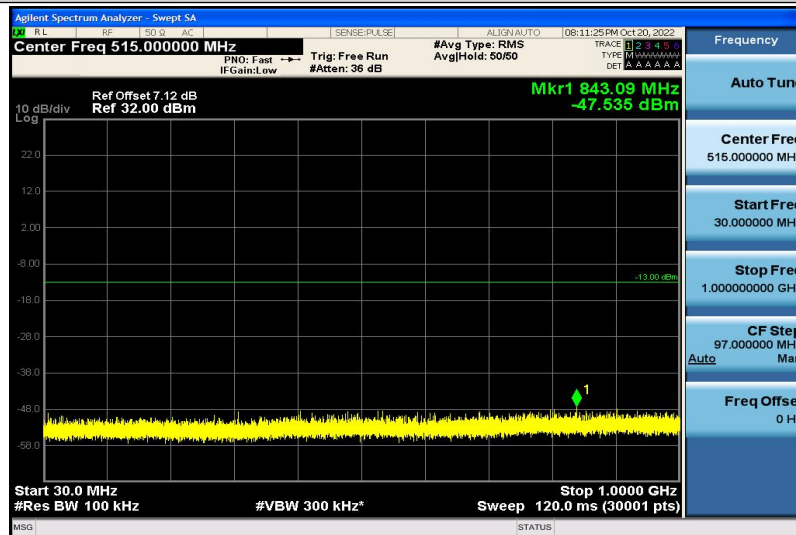

Band4-15MHz-QPSK-20325-1RB#0-30~1000MHz

Band4-15MHz-QPSK-20325-1RB#0-1000~26000MHz

Band4-15MHz-16QAM-20025-1RB#0-30~1000MHz

Band4-15MHz-16QAM-20025-1RB#0-1000~26000MHz

Band4-15MHz-16QAM-20175-1RB#0-30~1000MHz