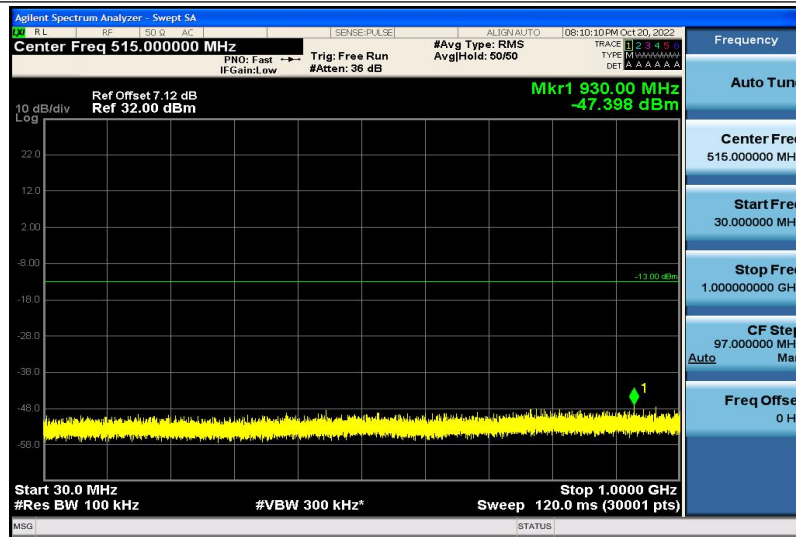

Band4-15MHz-QPSK-20325-1RB#0-1000~26000MHz

Band4-15MHz-16QAM-20025-1RB#0-30~1000MHz