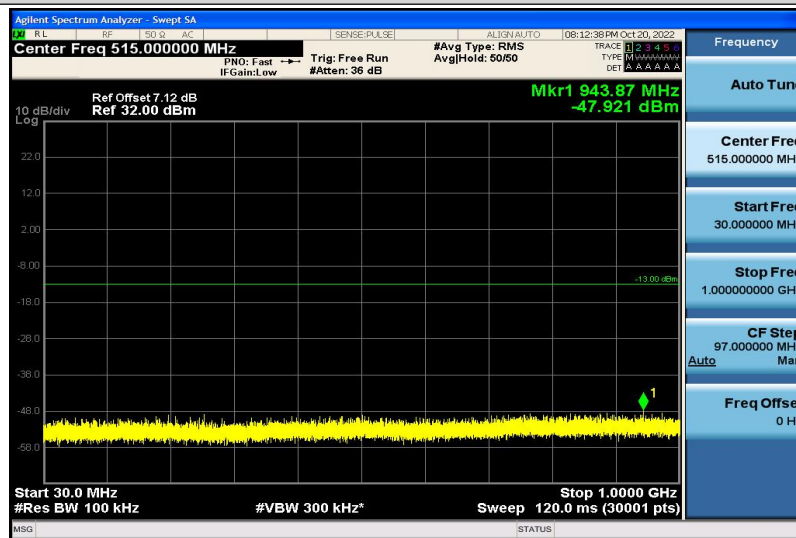

Band4-15MHz-16QAM-20175-1RB#0-1000~26000MHz

Band4-15MHz-16QAM-20325-1RB#0-30~1000MHz