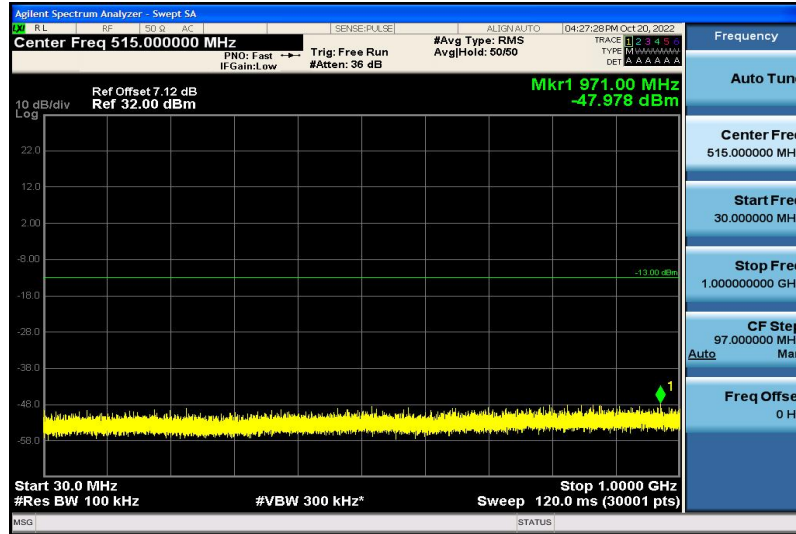

Test Graphs

Band2-1.4MHz-QPSK-18607-1RB#0-30~1000MHz