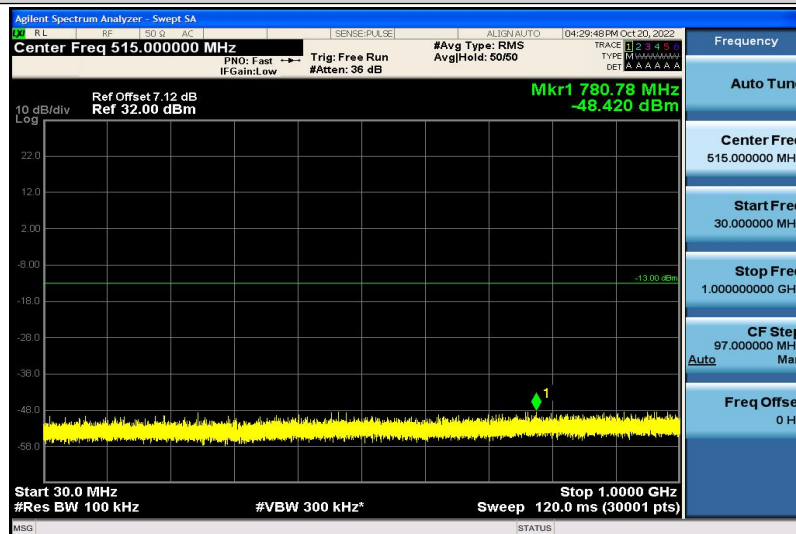

Band2-1.4MHz-QPSK-18900-1RB#0-30~1000MHz