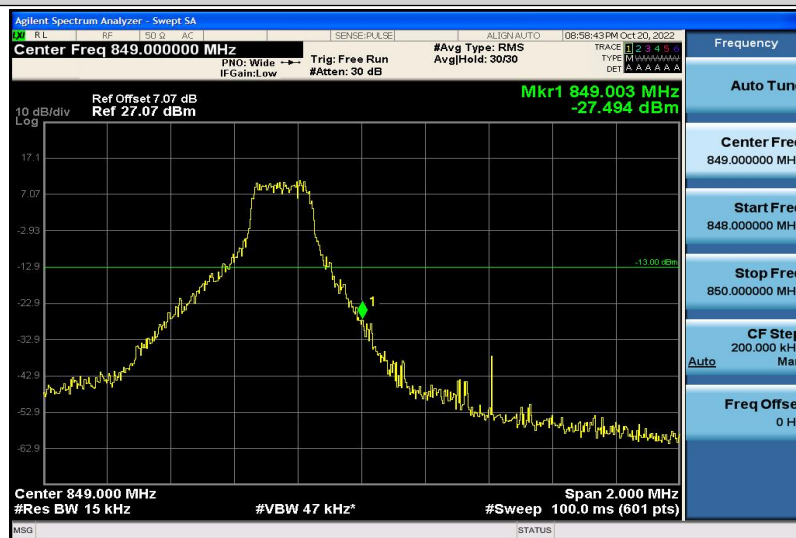

Band4-20MHz-16QAM-20050-1RB#0

Band4-20MHz-16QAM-20050-100RB#0

Band4-20MHz-16QAM-20300-1RB#99

Band4-20MHz-16QAM-20300-100RB#0

Band5-1.4MHz-QPSK-20407-1RB#0

Band5-1.4MHz-QPSK-20407-6RB#0

Band5-1.4MHz-QPSK-20643-1RB#5