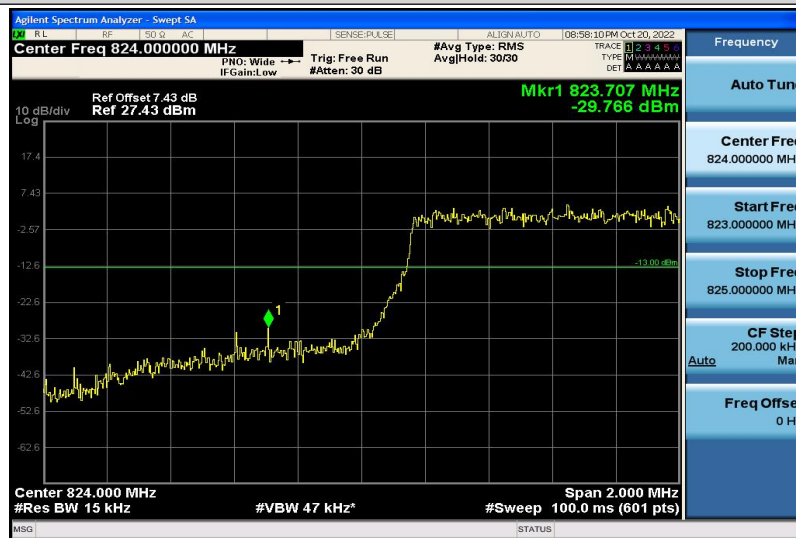

Band4-20MHz-16QAM-20050-1RB#0

Band4-20MHz-16QAM-20050-100RB#0

Band4-20MHz-16QAM-20300-1RB#99

Band4-20MHz-16QAM-20300-100RB#0

Band5-1.4MHz-QPSK-20407-1RB#0

Band5-1.4MHz-QPSK-20407-6RB#0

Band5-1.4MHz-QPSK-20643-1RB#5