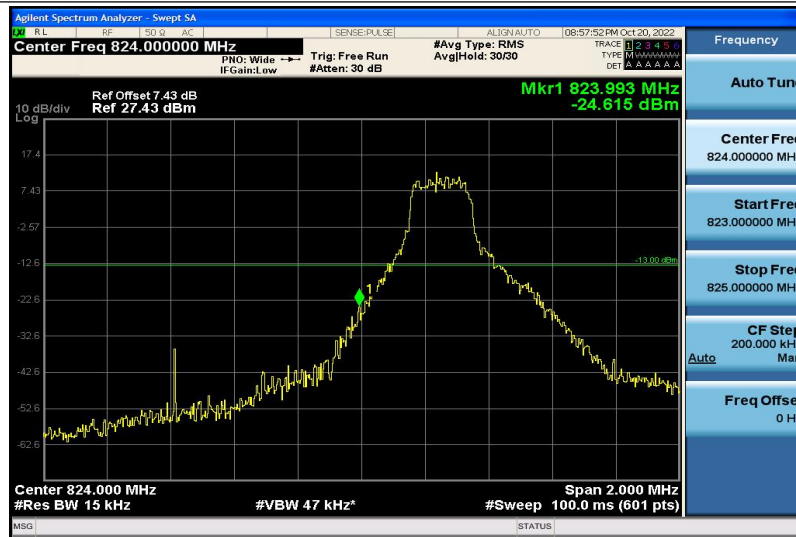

Band4-20MHz-16QAM-20050-1RB#0

Band4-20MHz-16QAM-20050-100RB#0

Band4-20MHz-16QAM-20300-1RB#99

Band4-20MHz-16QAM-20300-100RB#0

Band5-1.4MHz-QPSK-20407-1RB#0

Band5-1.4MHz-QPSK-20407-6RB#0

Band5-1.4MHz-QPSK-20643-1RB#5