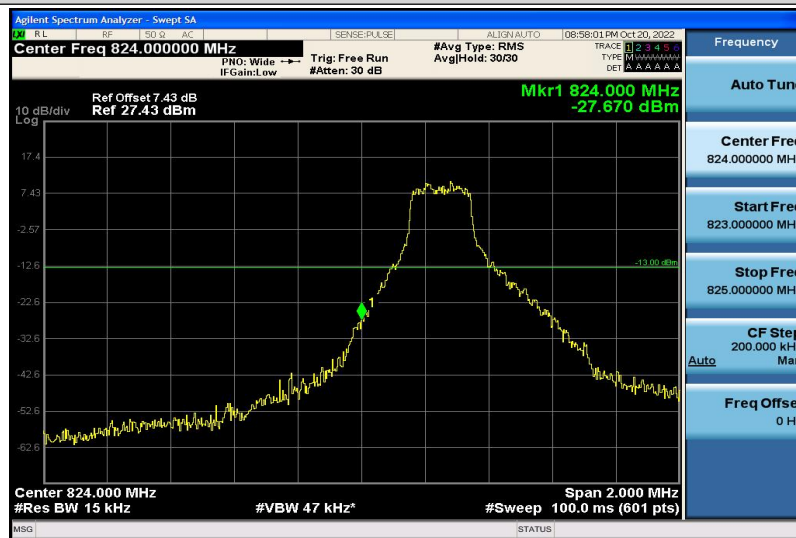

Band5-1.4MHz-QPSK-20643-6RB#0

Band5-1.4MHz-16QAM-20407-1RB#0