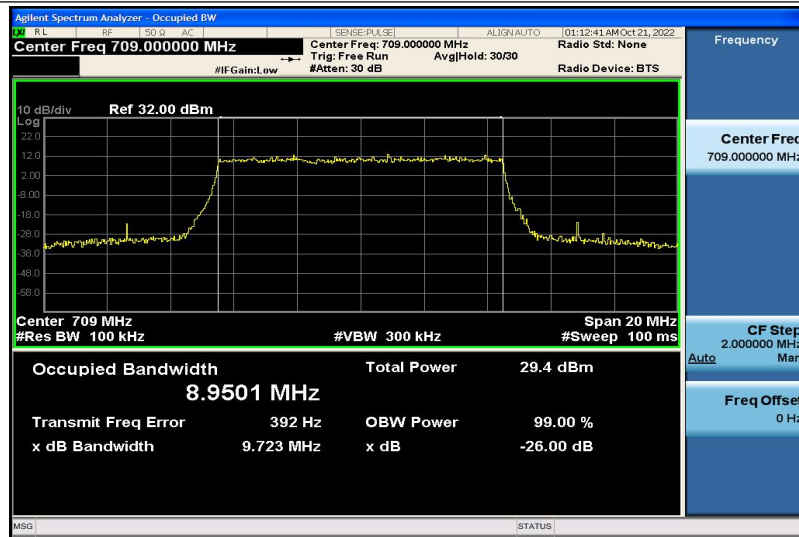

Band17-5MHz-QPSK-23755-25RB#0-4.4898

Band17-5MHz-QPSK-23790-25RB#0-4.4716

Band17-5MHz-QPSK-23825-25RB#0-4.4855

Band17-5MHz-16QAM-23755-25RB#0-4.4812

Band17-5MHz-16QAM-23790-25RB#0-4.4816

Band17-5MHz-16QAM-23825-25RB#0-4.4855