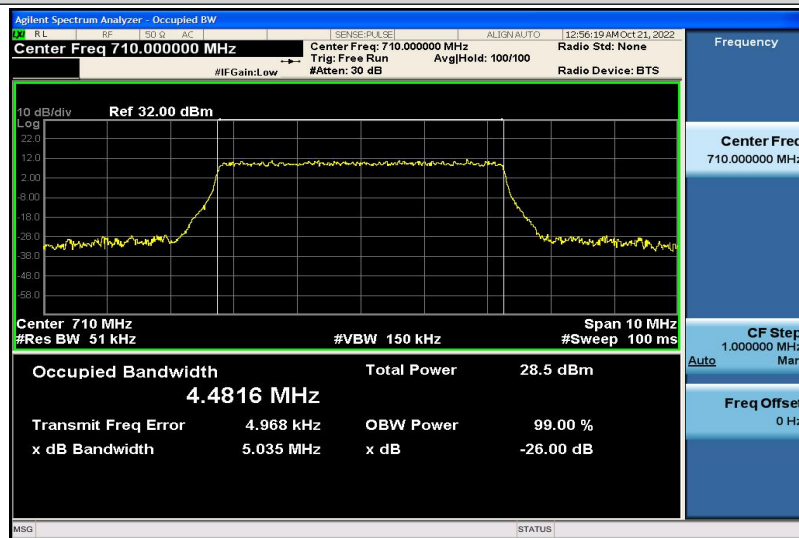

Band17-5MHz-QPSK-23755-25RB#0-4.4898

Band17-5MHz-QPSK-23790-25RB#0-4.4716

Band17-5MHz-QPSK-23825-25RB#0-4.4855

Band17-5MHz-16QAM-23755-25RB#0-4.4812

Band17-5MHz-16QAM-23790-25RB#0-4.4816

Band17-5MHz-16QAM-23825-25RB#0-4.4855