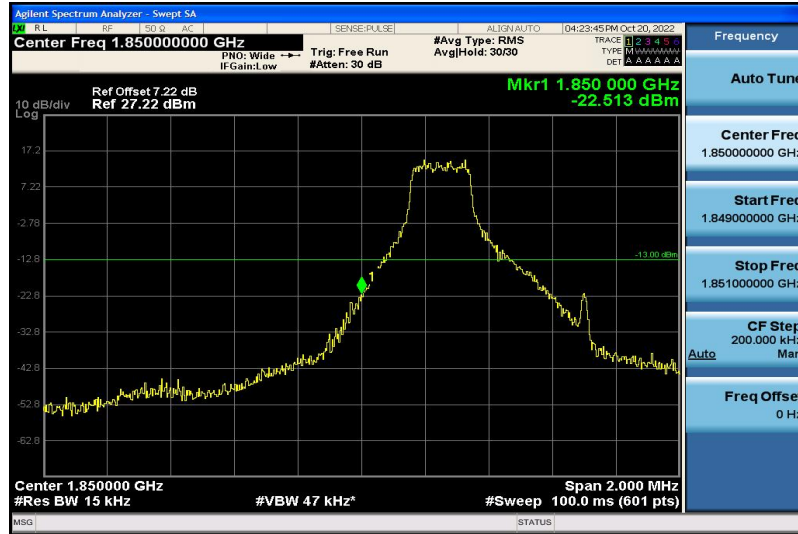

Test Graphs

Band2-1.4MHz-QPSK-18607-1RB#0