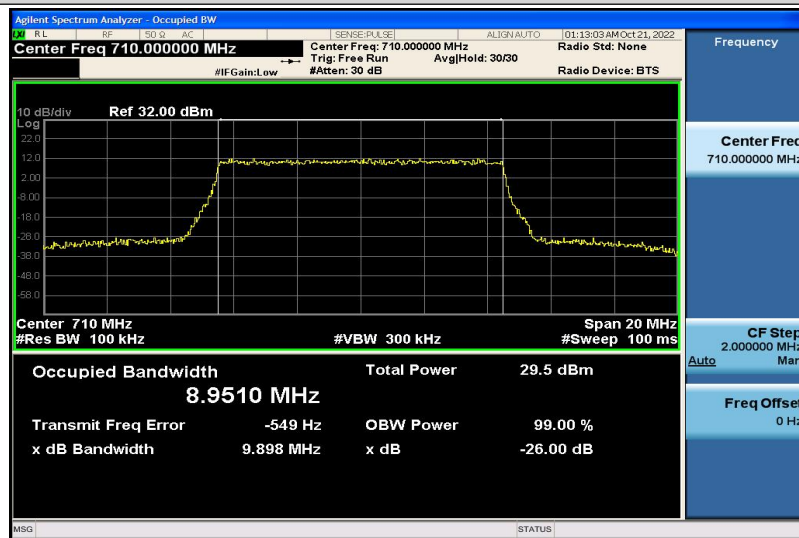

Band17-10MHz-QPSK-23790-50RB#0-8.9510