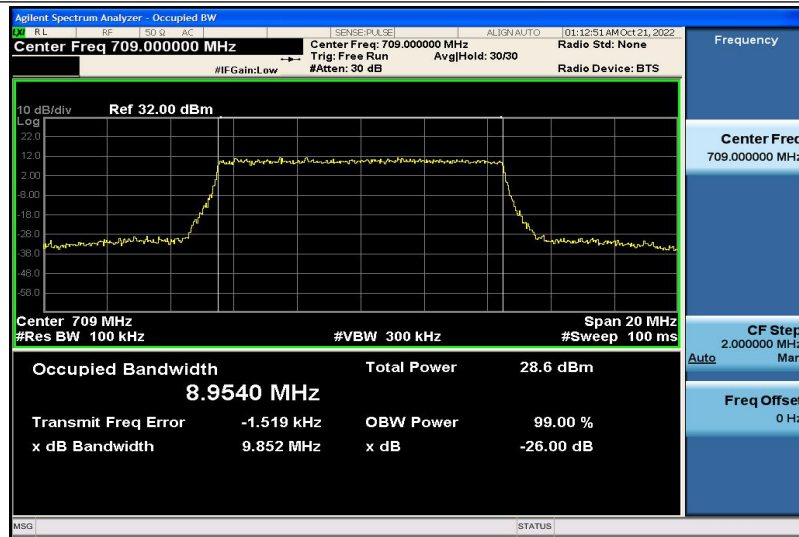

Band17-10MHz-16QAM-23780-50RB#0-8.9540