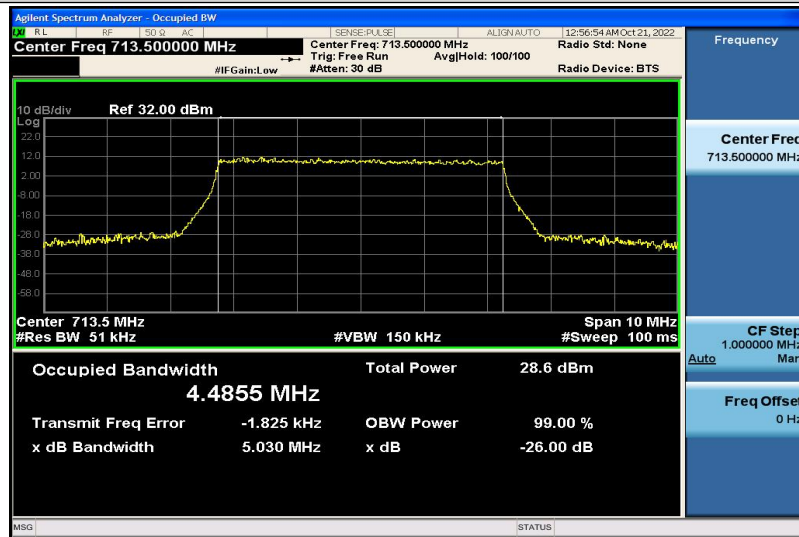

Band17-5MHz-QPSK-23755-25RB#0-4.4898

Band17-5MHz-QPSK-23790-25RB#0-4.4716

Band17-5MHz-QPSK-23825-25RB#0-4.4855

Band17-5MHz-16QAM-23755-25RB#0-4.4812

Band17-5MHz-16QAM-23790-25RB#0-4.4816

Band17-5MHz-16QAM-23825-25RB#0-4.4855