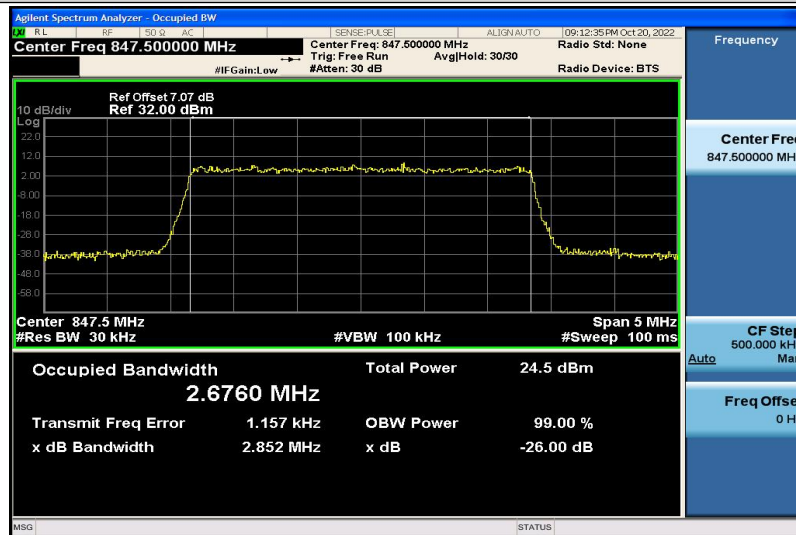

Band5-3MHz-QPSK-20525-15RB#0-2.6780

Band5-3MHz-QPSK-20635-15RB#0-2.6760