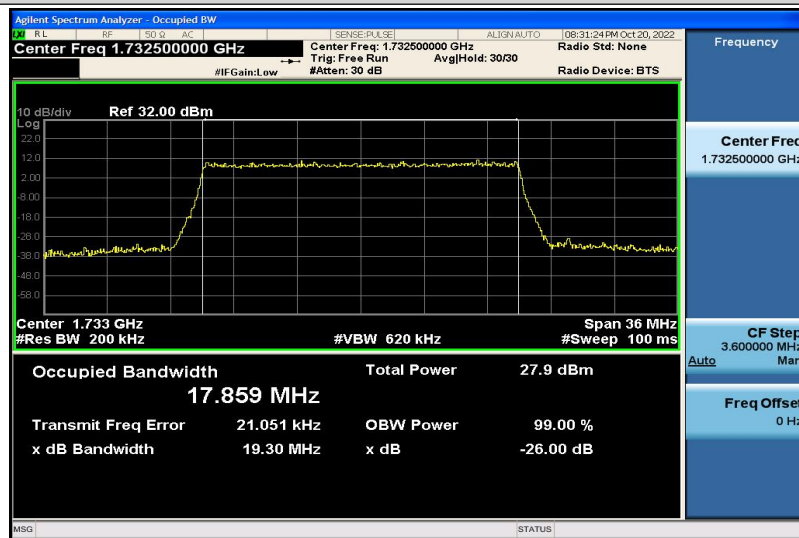

Band4-15MHz-QPSK-20025-75RB#0-13.436

Band4-15MHz-QPSK-20175-75RB#0-13.404

Band4-15MHz-QPSK-20325-75RB#0-13.436

Band4-15MHz-16QAM-20025-75RB#0-13.435

Band4-15MHz-16QAM-20175-75RB#0-13.411

Band4-15MHz-16QAM-20325-75RB#0-13.420

Band4-20MHz-QPSK-20050-100RB#0-17.929

Band4-20MHz-QPSK-20175-100RB#0-17.859

Band4-20MHz-QPSK-20300-100RB#0-17.867

Band4-20MHz-16QAM-20050-100RB#0-17.887

Band4-20MHz-16QAM-20175-100RB#0-17.898

Band4-20MHz-16QAM-20300-100RB#0-17.894