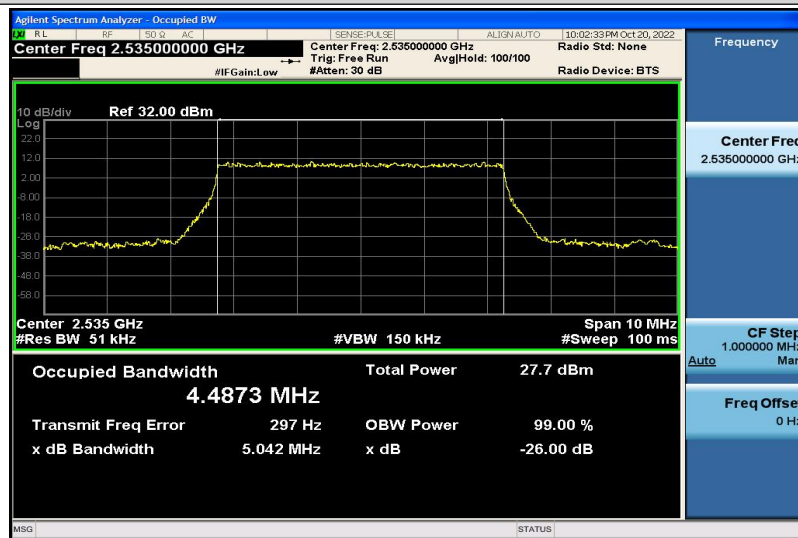

Band7-5MHz-QPSK-20775-25RB#0-4.4746

Band7-5MHz-QPSK-21100-25RB#0-4.4873