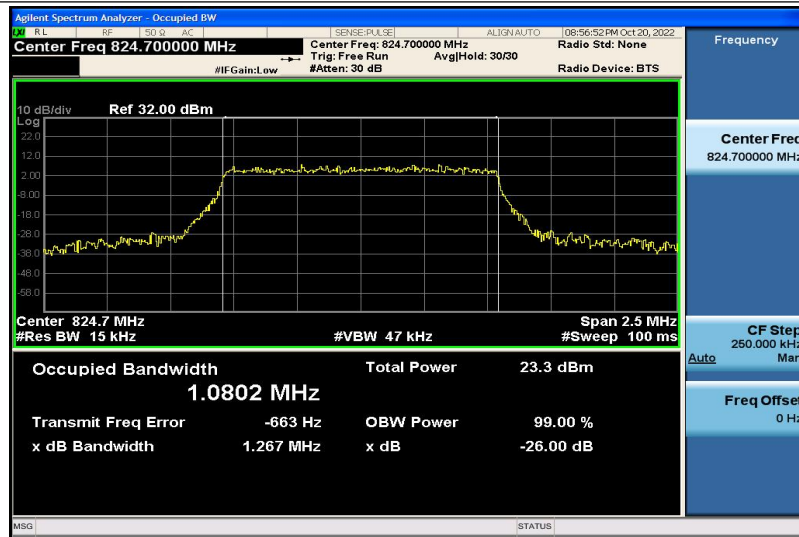

Band5-1.4MHz-QPSK-20643-6RB#0-1.0776

Band5-1.4MHz-16QAM-20407-6RB#0-1.0802