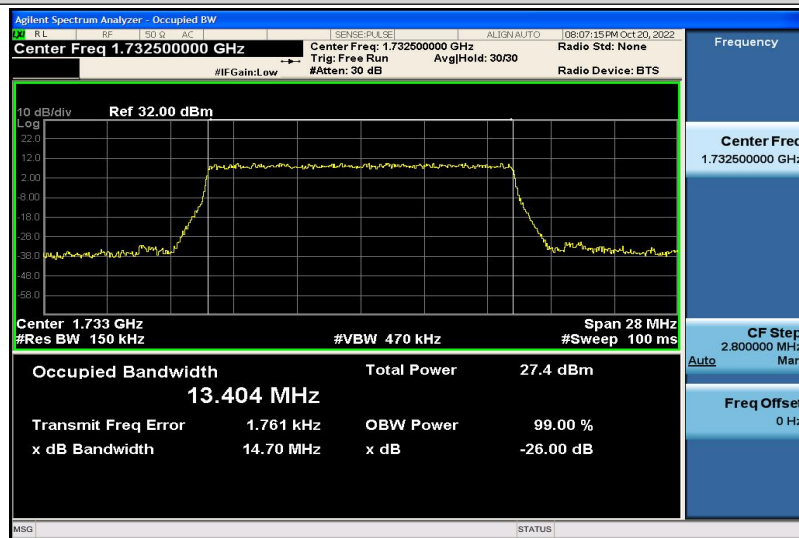

Band4-15MHz-QPSK-20025-75RB#0-13.436

Band4-15MHz-QPSK-20175-75RB#0-13.404

Band4-15MHz-QPSK-20325-75RB#0-13.436

Band4-15MHz-16QAM-20025-75RB#0-13.435

Band4-15MHz-16QAM-20175-75RB#0-13.411

Band4-15MHz-16QAM-20325-75RB#0-13.420

Band4-20MHz-QPSK-20050-100RB#0-17.929

Band4-20MHz-QPSK-20175-100RB#0-17.859

Band4-20MHz-QPSK-20300-100RB#0-17.867

Band4-20MHz-16QAM-20050-100RB#0-17.887

Band4-20MHz-16QAM-20175-100RB#0-17.898

Band4-20MHz-16QAM-20300-100RB#0-17.894