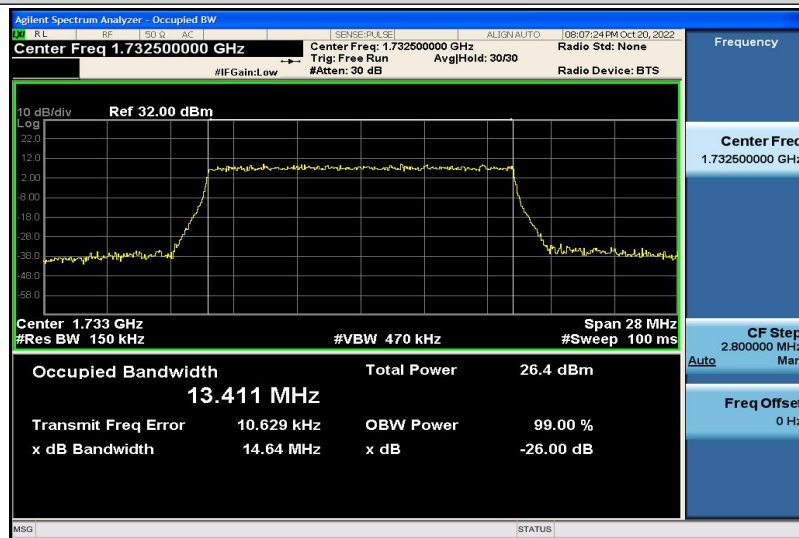

Band4-15MHz-16QAM-20025-75RB#0-13.435

Band4-15MHz-16QAM-20175-75RB#0-13.411