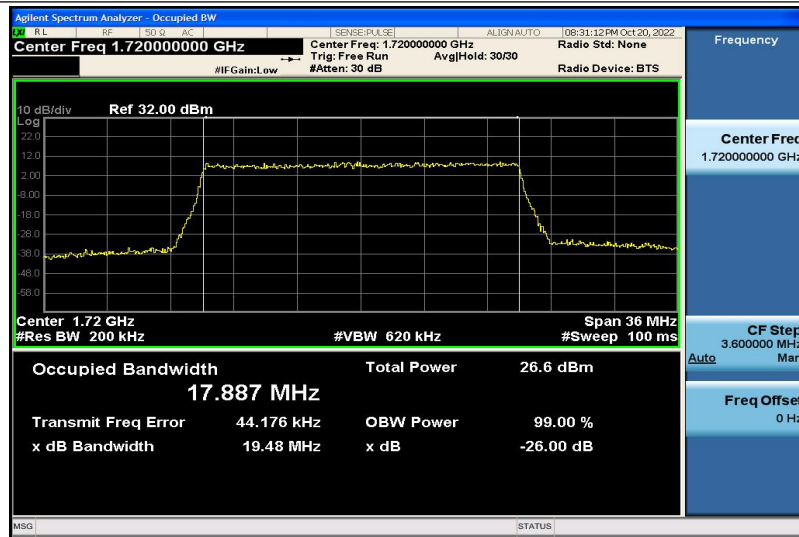

Band4-15MHz-QPSK-20025-75RB#0-13.436

Band4-15MHz-QPSK-20175-75RB#0-13.404

Band4-15MHz-QPSK-20325-75RB#0-13.436

Band4-15MHz-16QAM-20025-75RB#0-13.435

Band4-15MHz-16QAM-20175-75RB#0-13.411

Band4-15MHz-16QAM-20325-75RB#0-13.420

Band4-20MHz-QPSK-20050-100RB#0-17.929

Band4-20MHz-QPSK-20175-100RB#0-17.859

Band4-20MHz-QPSK-20300-100RB#0-17.867

Band4-20MHz-16QAM-20050-100RB#0-17.887

Band4-20MHz-16QAM-20175-100RB#0-17.898

Band4-20MHz-16QAM-20300-100RB#0-17.894