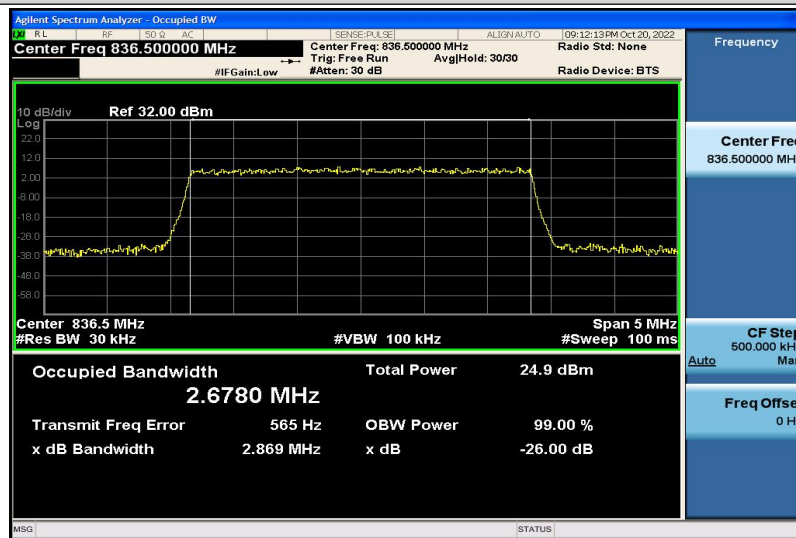

Band5-3MHz-QPSK-20415-15RB#0-2.6742

Band5-3MHz-QPSK-20525-15RB#0-2.6780