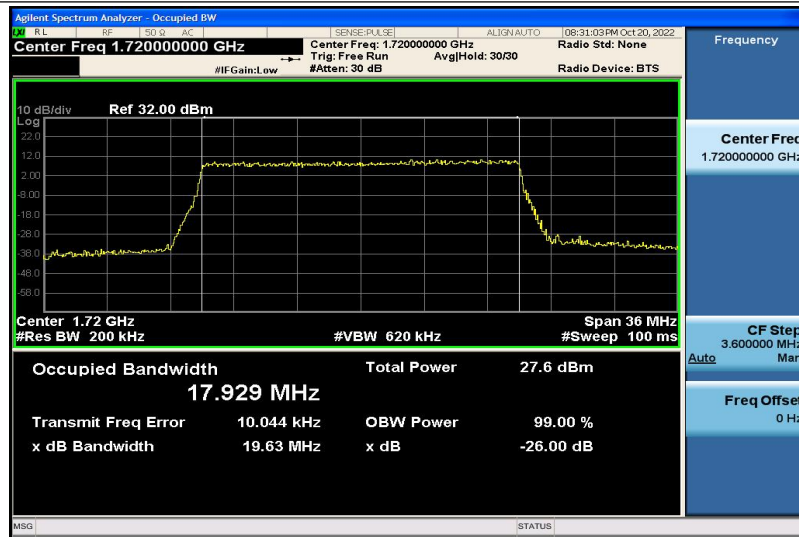

Band4-15MHz-QPSK-20025-75RB#0-13.436

Band4-15MHz-QPSK-20175-75RB#0-13.404

Band4-15MHz-QPSK-20325-75RB#0-13.436

Band4-15MHz-16QAM-20025-75RB#0-13.435

Band4-15MHz-16QAM-20175-75RB#0-13.411

Band4-15MHz-16QAM-20325-75RB#0-13.420

Band4-20MHz-QPSK-20050-100RB#0-17.929

Band4-20MHz-QPSK-20175-100RB#0-17.859

Band4-20MHz-QPSK-20300-100RB#0-17.867

Band4-20MHz-16QAM-20050-100RB#0-17.887

Band4-20MHz-16QAM-20175-100RB#0-17.898

Band4-20MHz-16QAM-20300-100RB#0-17.894