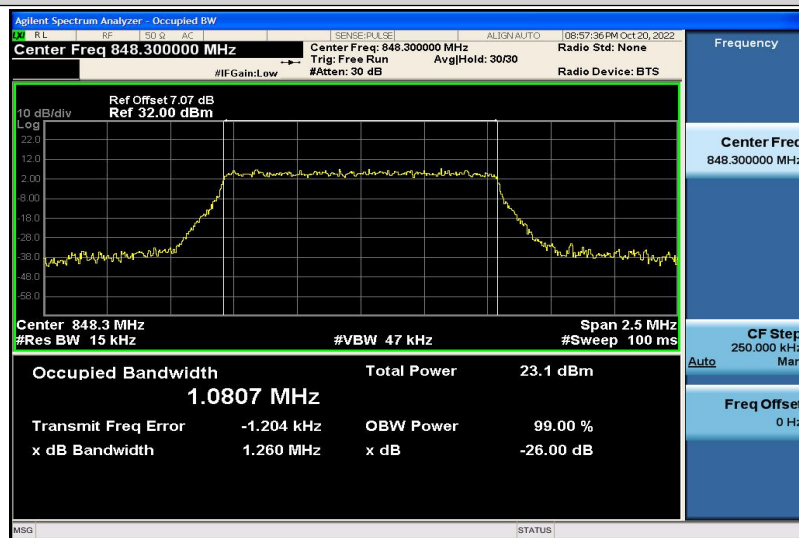

Band5-1.4MHz-QPSK-20407-6RB#0-1.0769

Band5-1.4MHz-QPSK-20525-6RB#0-1.0810

Band5-1.4MHz-QPSK-20643-6RB#0-1.0776

Band5-1.4MHz-16QAM-20407-6RB#0-1.0802

Band5-1.4MHz-16QAM-20525-6RB#0-1.0799

Band5-1.4MHz-16QAM-20643-6RB#0-1.0807