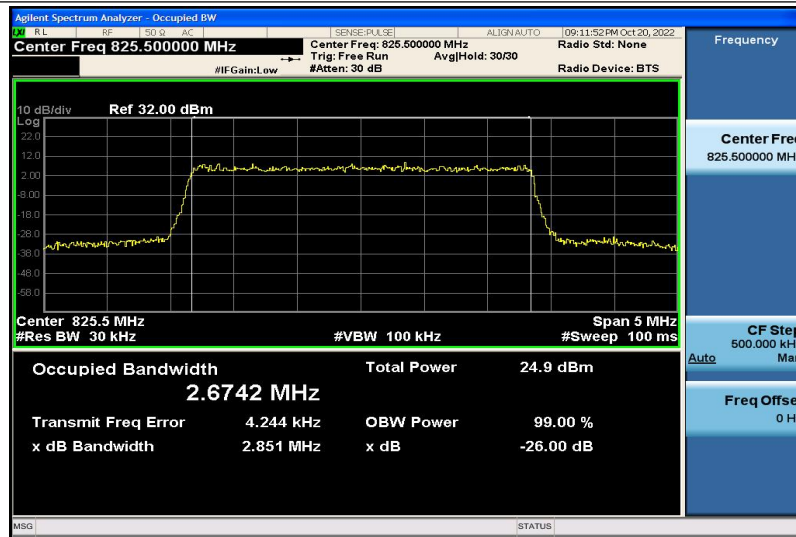

Band5-1.4MHz-QPSK-20407-6RB#0-1.0769

Band5-1.4MHz-QPSK-20525-6RB#0-1.0810

Band5-1.4MHz-QPSK-20643-6RB#0-1.0776

Band5-1.4MHz-16QAM-20407-6RB#0-1.0802

Band5-1.4MHz-16QAM-20525-6RB#0-1.0799

Band5-1.4MHz-16QAM-20643-6RB#0-1.0807