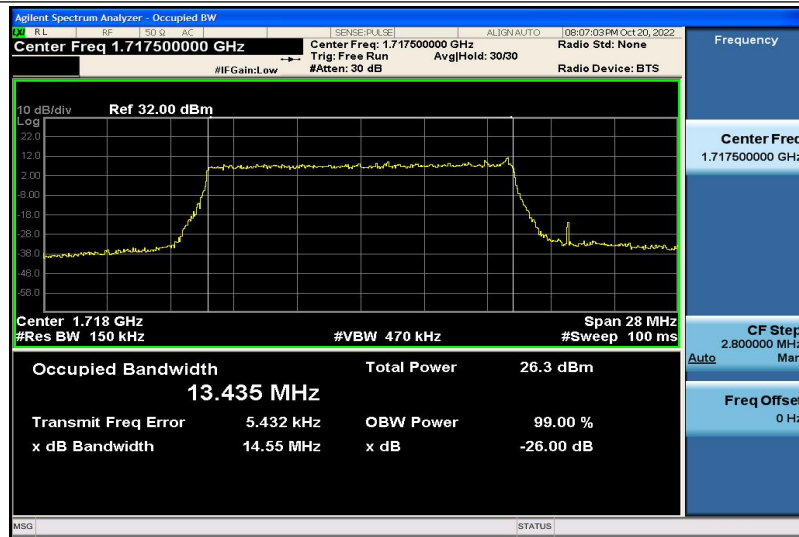

Band4-15MHz-QPSK-20025-75RB#0-13.436

Band4-15MHz-QPSK-20175-75RB#0-13.404

Band4-15MHz-QPSK-20325-75RB#0-13.436

Band4-15MHz-16QAM-20025-75RB#0-13.435

Band4-15MHz-16QAM-20175-75RB#0-13.411

Band4-15MHz-16QAM-20325-75RB#0-13.420

Band4-20MHz-QPSK-20050-100RB#0-17.929

Band4-20MHz-QPSK-20175-100RB#0-17.859

Band4-20MHz-QPSK-20300-100RB#0-17.867

Band4-20MHz-16QAM-20050-100RB#0-17.887

Band4-20MHz-16QAM-20175-100RB#0-17.898

Band4-20MHz-16QAM-20300-100RB#0-17.894