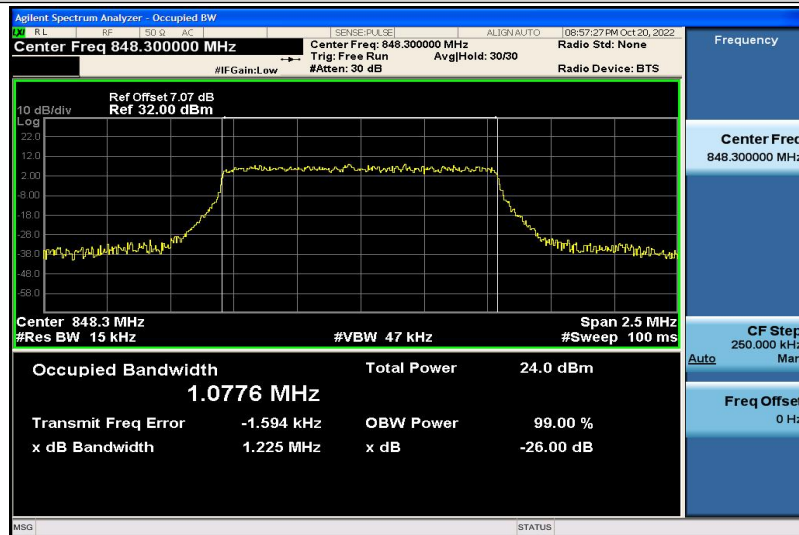

Band5-1.4MHz-QPSK-20525-6RB#0-1.0810

Band5-1.4MHz-QPSK-20643-6RB#0-1.0776