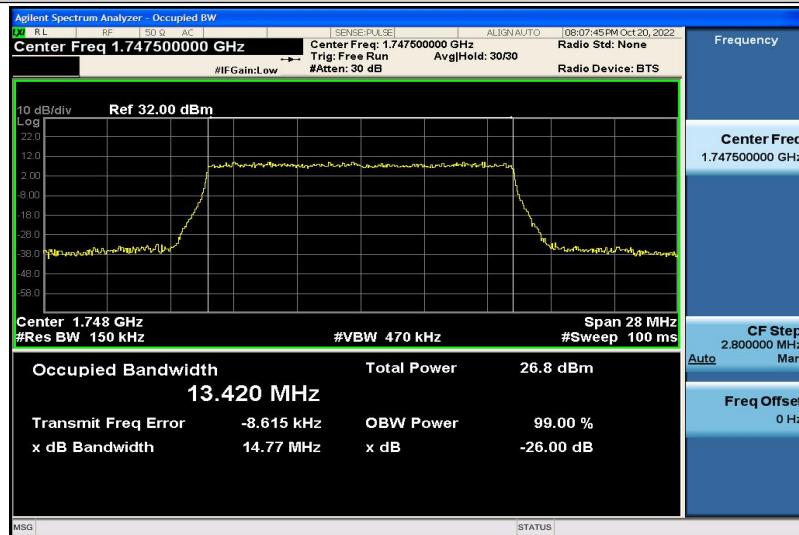

Band4-15MHz-QPSK-20025-75RB#0-13.436

Band4-15MHz-QPSK-20175-75RB#0-13.404

Band4-15MHz-QPSK-20325-75RB#0-13.436

Band4-15MHz-16QAM-20025-75RB#0-13.435

Band4-15MHz-16QAM-20175-75RB#0-13.411

Band4-15MHz-16QAM-20325-75RB#0-13.420

Band4-20MHz-QPSK-20050-100RB#0-17.929

Band4-20MHz-QPSK-20175-100RB#0-17.859

Band4-20MHz-QPSK-20300-100RB#0-17.867

Band4-20MHz-16QAM-20050-100RB#0-17.887

Band4-20MHz-16QAM-20175-100RB#0-17.898

Band4-20MHz-16QAM-20300-100RB#0-17.894