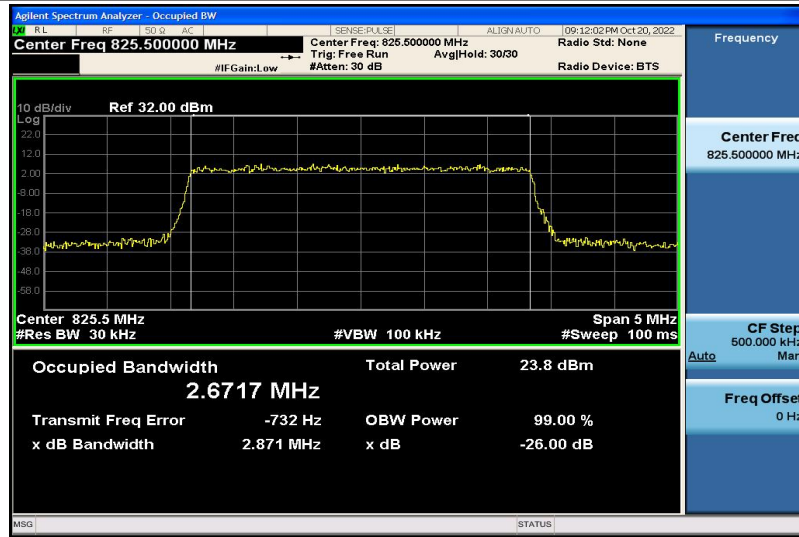

Band5-3MHz-QPSK-20635-15RB#0-2.6760

Band5-3MHz-16QAM-20415-15RB#0-2.6717