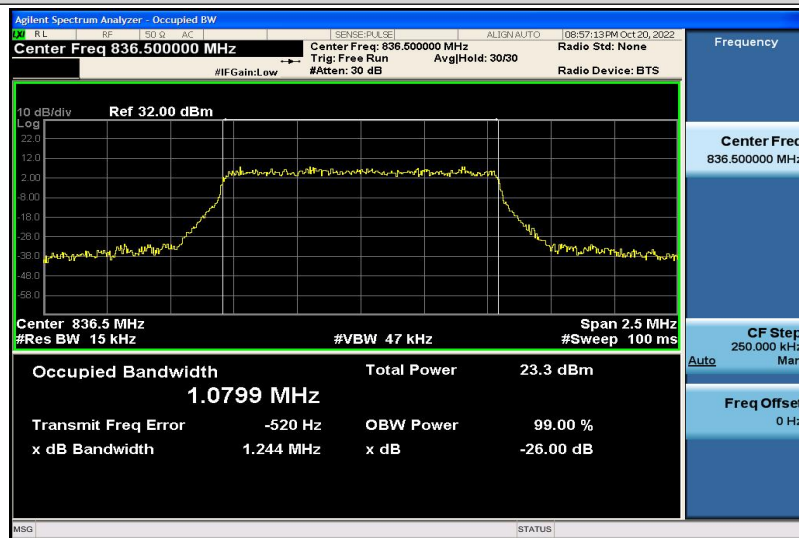

Band5-1.4MHz-QPSK-20407-6RB#0-1.0769

Band5-1.4MHz-QPSK-20525-6RB#0-1.0810

Band5-1.4MHz-QPSK-20643-6RB#0-1.0776

Band5-1.4MHz-16QAM-20407-6RB#0-1.0802

Band5-1.4MHz-16QAM-20525-6RB#0-1.0799

Band5-1.4MHz-16QAM-20643-6RB#0-1.0807