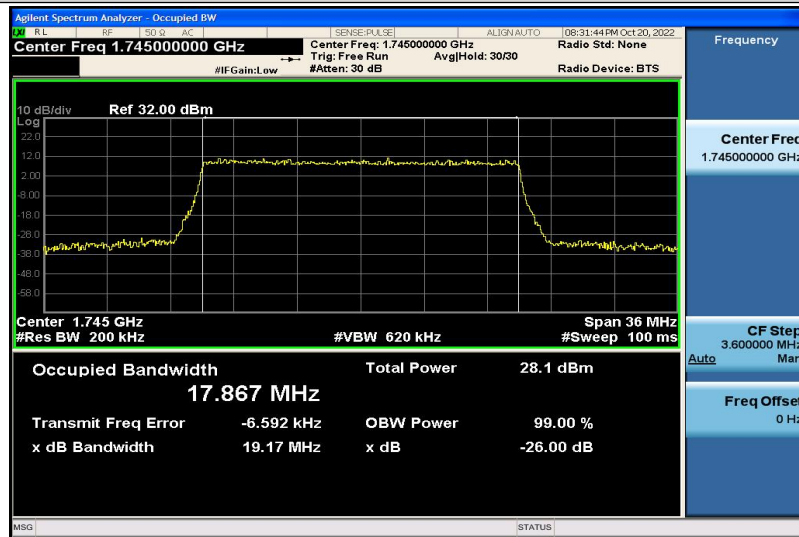

Band4-15MHz-QPSK-20025-75RB#0-13.436

Band4-15MHz-QPSK-20175-75RB#0-13.404

Band4-15MHz-QPSK-20325-75RB#0-13.436

Band4-15MHz-16QAM-20025-75RB#0-13.435

Band4-15MHz-16QAM-20175-75RB#0-13.411

Band4-15MHz-16QAM-20325-75RB#0-13.420

Band4-20MHz-QPSK-20050-100RB#0-17.929

Band4-20MHz-QPSK-20175-100RB#0-17.859

Band4-20MHz-QPSK-20300-100RB#0-17.867

Band4-20MHz-16QAM-20050-100RB#0-17.887

Band4-20MHz-16QAM-20175-100RB#0-17.898

Band4-20MHz-16QAM-20300-100RB#0-17.894