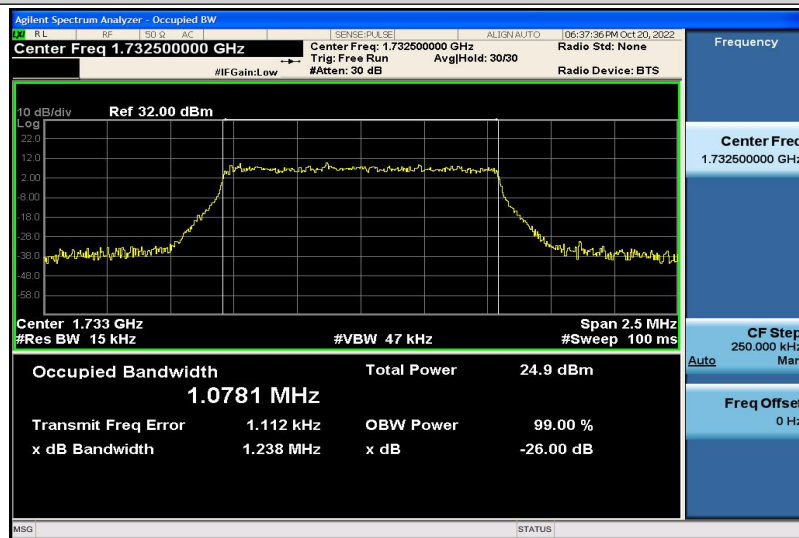

Band4-1.4MHz-16QAM-19957-6RB#0-1.0798

Band4-1.4MHz-16QAM-20175-6RB#0-1.0781