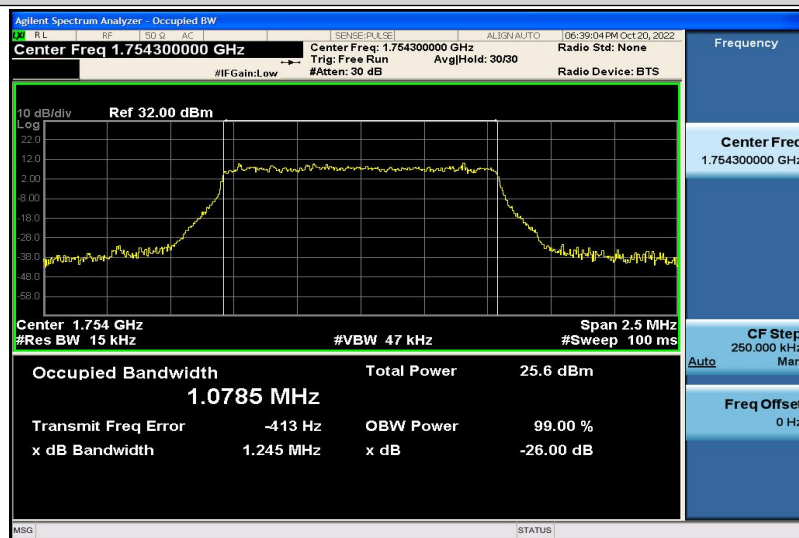

Band4-1.4MHz-16QAM-20175-6RB#0-1.0781

Band4-1.4MHz-16QAM-20393-6RB#0-1.0785