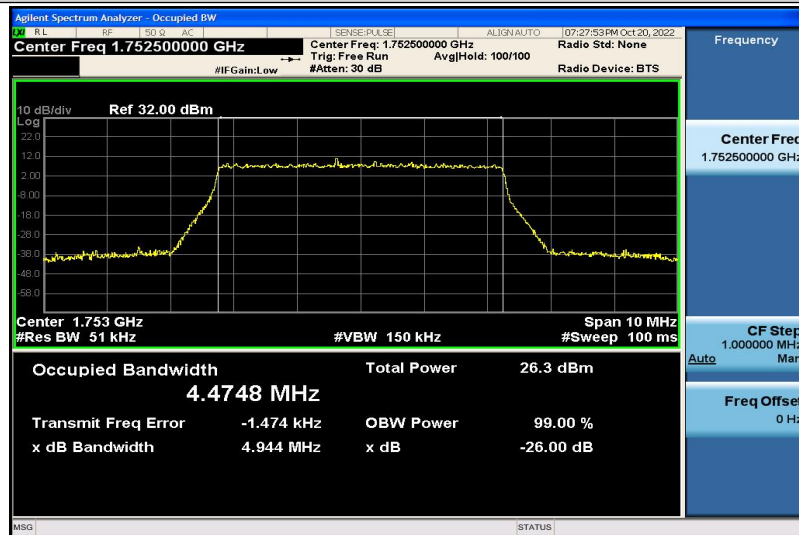

Band4-5MHz-16QAM-20175-25RB#0-4.4835

Band4-5MHz-16QAM-20375-25RB#0-4.4748