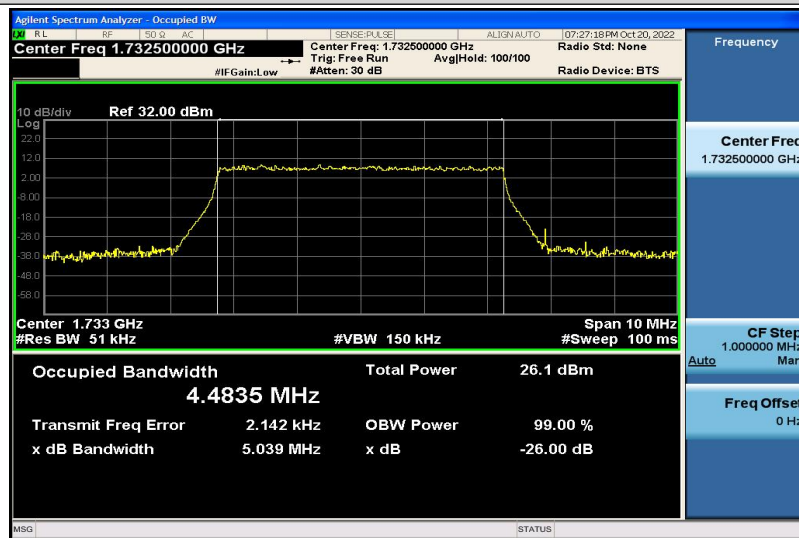

Band4-5MHz-16QAM-19975-25RB#0-4.4863

Band4-5MHz-16QAM-20175-25RB#0-4.4835