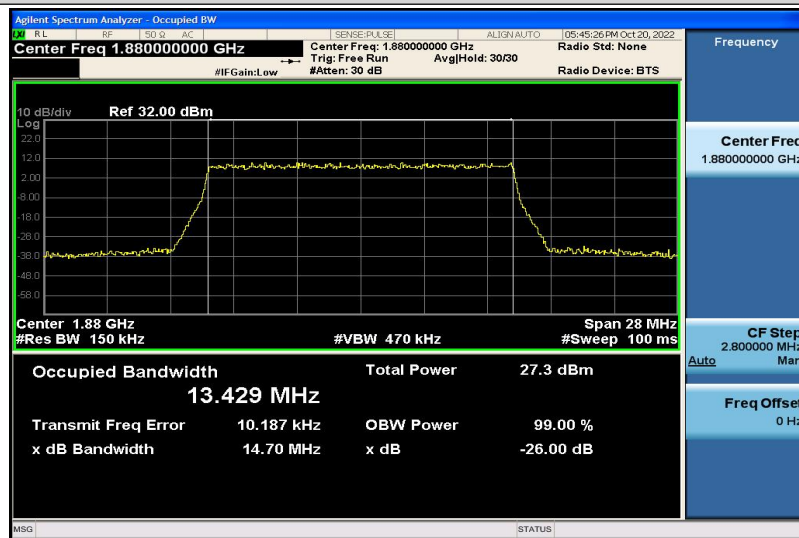

Band2-15MHz-16QAM-18675-75RB#0-13.399

Band2-15MHz-16QAM-18900-75RB#0-13.429