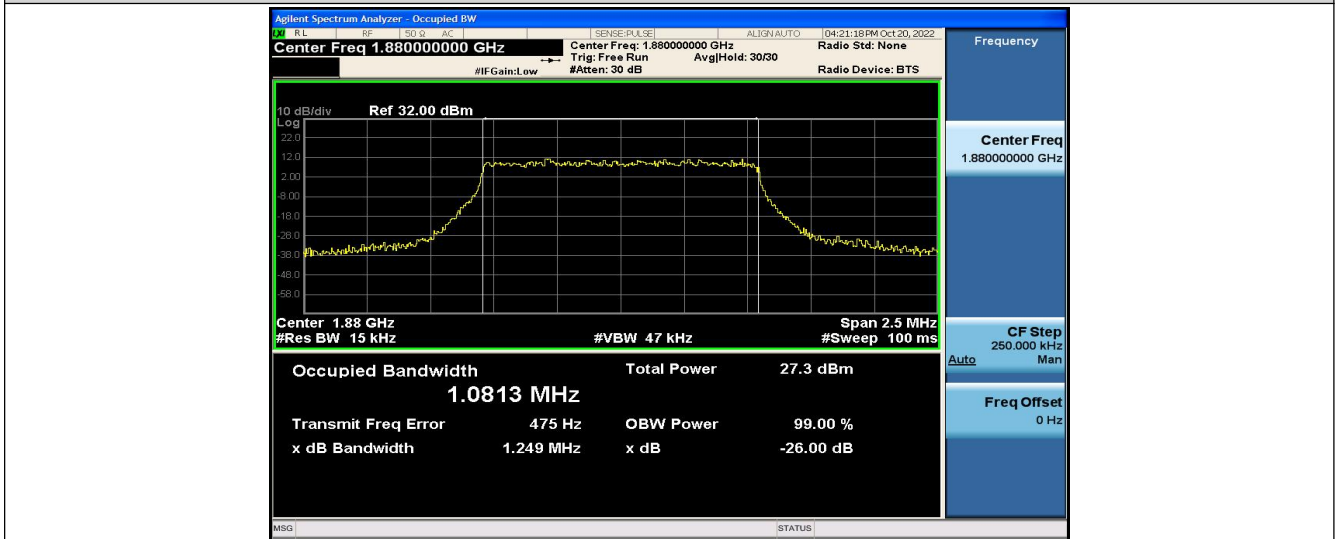

Band2-1.4MHz-QPSK-18900-6RB#0-1.0813