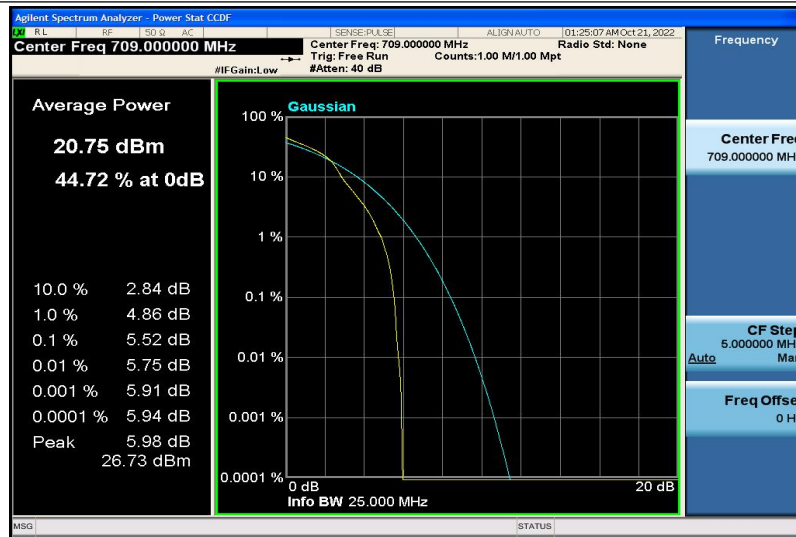

Band17-10MHz-QPSK-23780-50RB#0

Band17-10MHz-QPSK-23790-1RB#0

Band17-10MHz-QPSK-23790-50RB#0

Band17-10MHz-QPSK-23800-1RB#0

Band17-10MHz-QPSK-23800-50RB#0

Band17-10MHz-16QAM-23780-1RB#0

Band17-10MHz-16QAM-23780-50RB#0