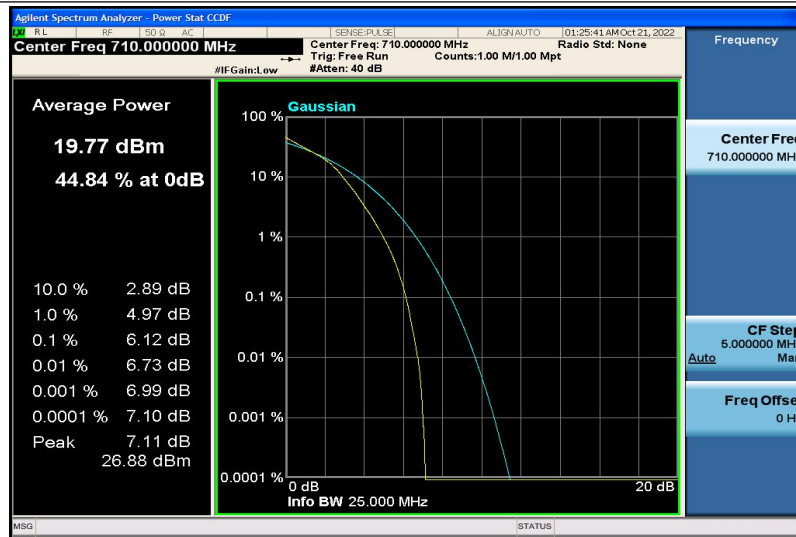

Band17-10MHz-16QAM-23790-50RB#0