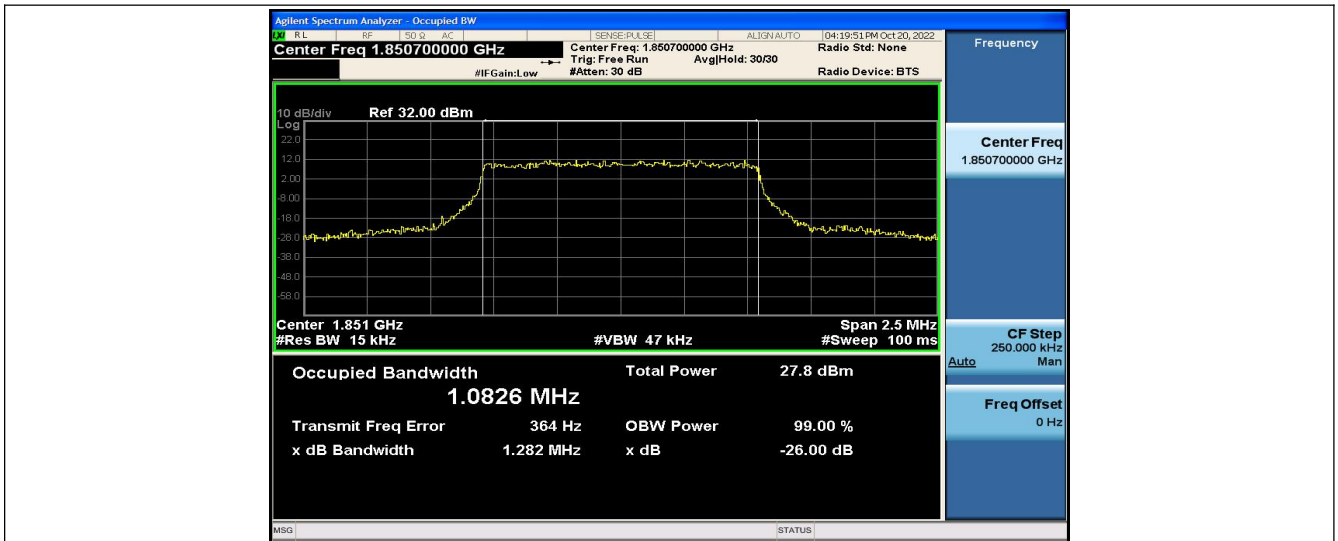

Test Graphs

Band2-1.4MHz-QPSK-18607-6RB#0-1.0826