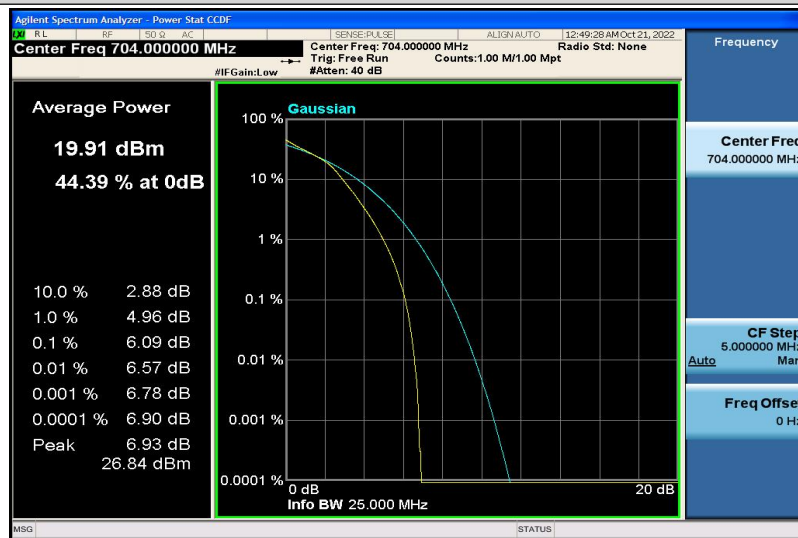

Band12-10MHz-16QAM-23060-1RB#0

Band12-10MHz-16QAM-23060-50RB#0