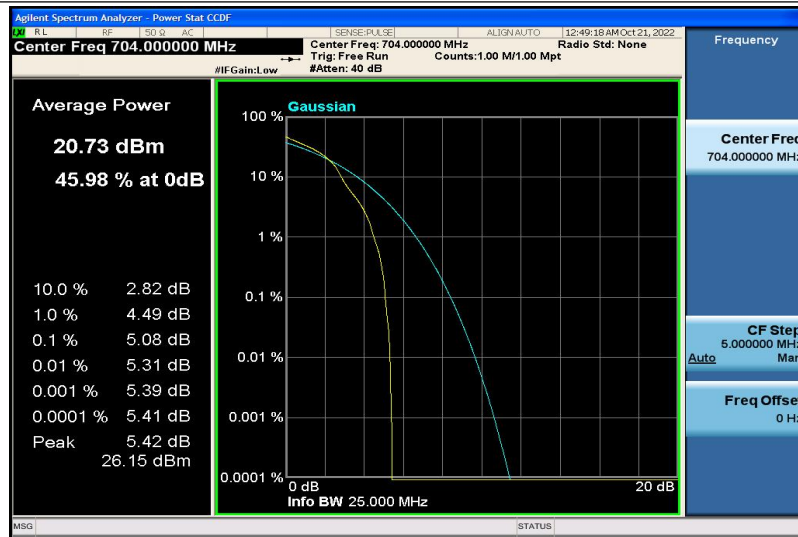

Band12-10MHz-QPSK-23130-50RB#0

Band12-10MHz-16QAM-23060-1RB#0