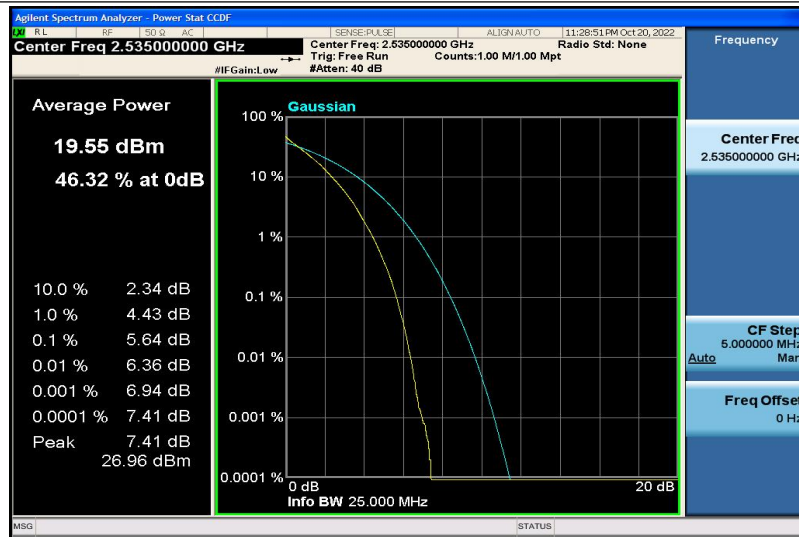

Band7-15MHz-16QAM-21100-1RB#0

Band7-15MHz-16QAM-21100-75RB#0

Band7-15MHz-16QAM-21375-1RB#0

Band7-15MHz-16QAM-21375-75RB#0

Band7-20MHz-QPSK-20850-1RB#0

Band7-20MHz-QPSK-20850-100RB#0

Band7-20MHz-QPSK-21100-1RB#0