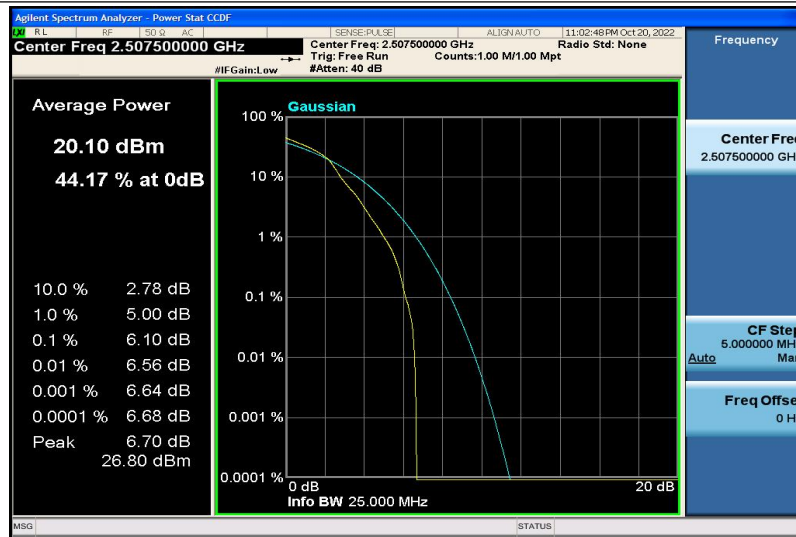

Band7-15MHz-QPSK-20825-75RB#0

Band7-15MHz-QPSK-21100-1RB#0

Band7-15MHz-QPSK-21100-75RB#0

Band7-15MHz-QPSK-21375-1RB#0

Band7-15MHz-QPSK-21375-75RB#0

Band7-15MHz-16QAM-20825-1RB#0

Band7-15MHz-16QAM-20825-75RB#0