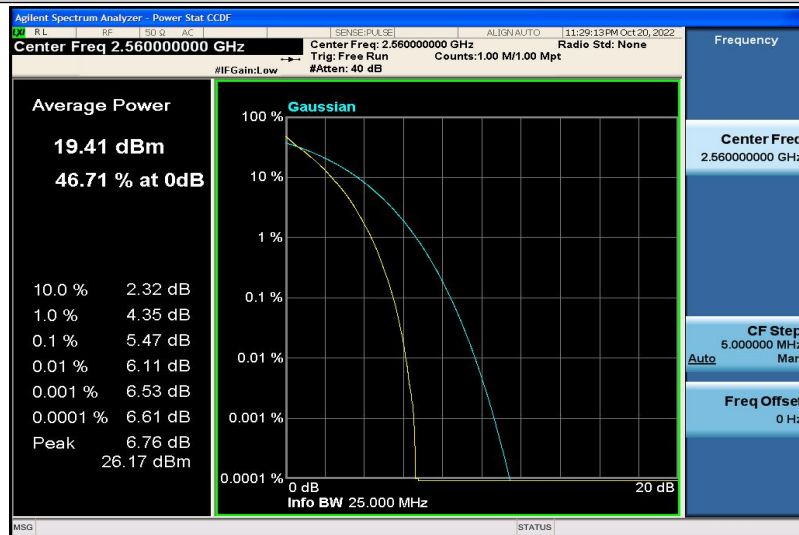

Band7-20MHz-QPSK-21350-1RB#0

Band7-20MHz-QPSK-21350-100RB#0