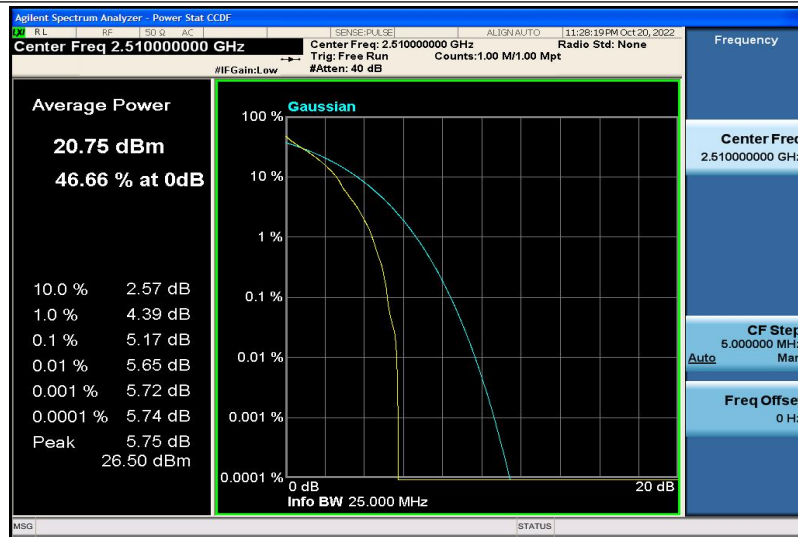

Band7-15MHz-16QAM-21100-1RB#0

Band7-15MHz-16QAM-21100-75RB#0

Band7-15MHz-16QAM-21375-1RB#0

Band7-15MHz-16QAM-21375-75RB#0

Band7-20MHz-QPSK-20850-1RB#0

Band7-20MHz-QPSK-20850-100RB#0

Band7-20MHz-QPSK-21100-1RB#0