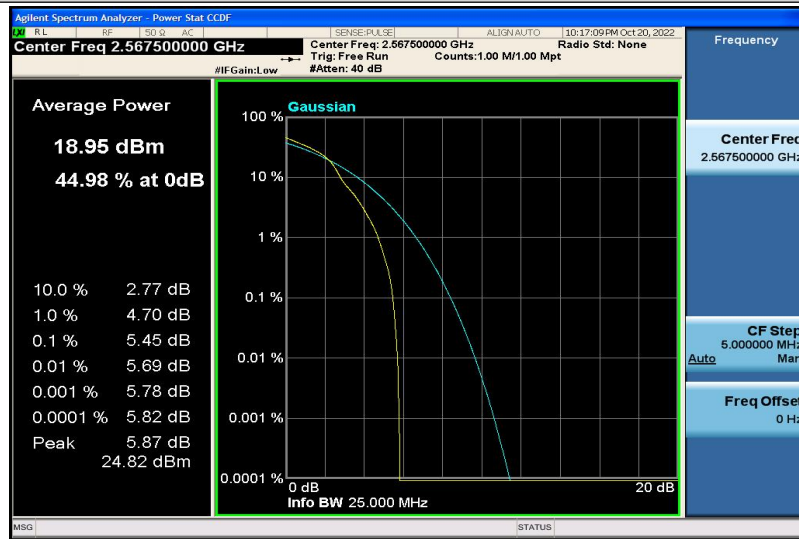

Band7-5MHz-16QAM-21100-25RB#0

Band7-5MHz-16QAM-21425-1RB#0