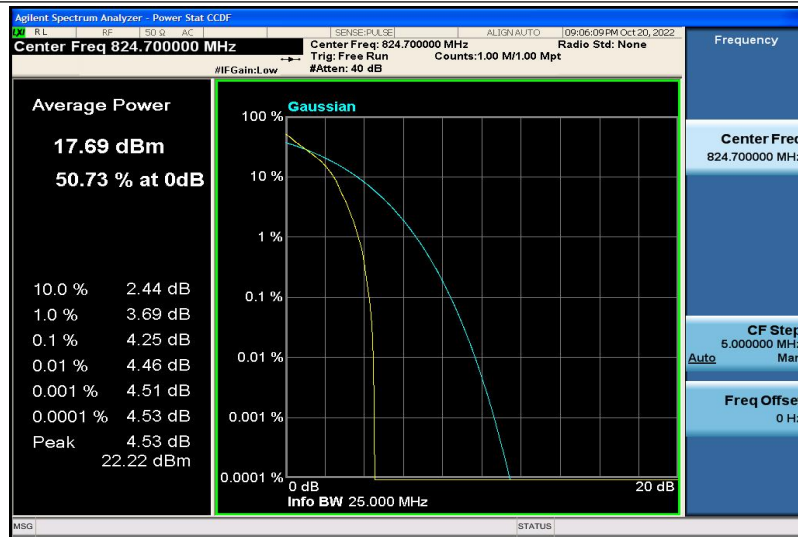

Band4-20MHz-16QAM-20175-1RB#0

Band4-20MHz-16QAM-20175-100RB#0

Band4-20MHz-16QAM-20300-1RB#0

Band4-20MHz-16QAM-20300-100RB#0

Band5-1.4MHz-QPSK-20407-1RB#0

Band5-1.4MHz-QPSK-20407-6RB#0

Band5-1.4MHz-QPSK-20525-1RB#0