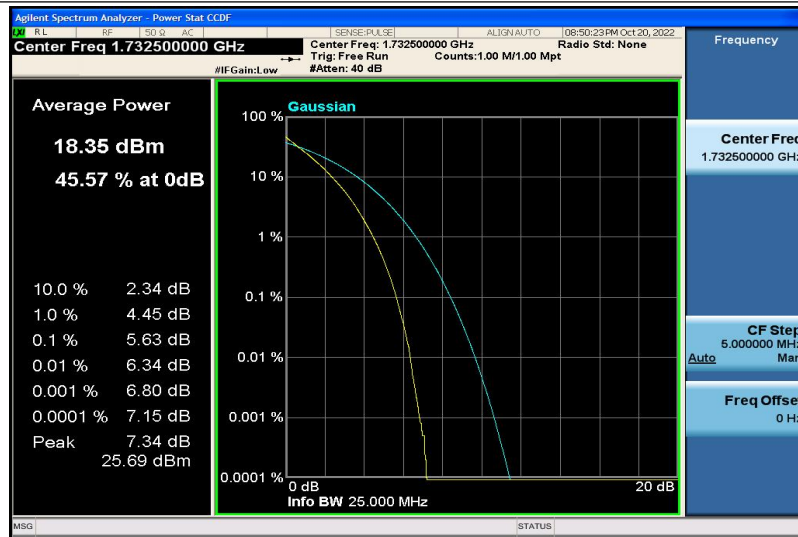

Band4-15MHz-16QAM-20025-1RB#0

Band4-15MHz-16QAM-20025-75RB#0

Band4-15MHz-16QAM-20175-1RB#0

Band4-15MHz-16QAM-20175-75RB#0

Band4-15MHz-16QAM-20325-1RB#0

Band4-15MHz-16QAM-20325-75RB#0

Band4-20MHz-QPSK-20050-1RB#0

Band4-20MHz-QPSK-20050-100RB#0

Band4-20MHz-QPSK-20175-1RB#0

Band4-20MHz-QPSK-20175-100RB#0

Band4-20MHz-QPSK-20300-1RB#0

Band4-20MHz-QPSK-20300-100RB#0

Band4-20MHz-16QAM-20050-1RB#0

Band4-20MHz-16QAM-20050-100RB#0