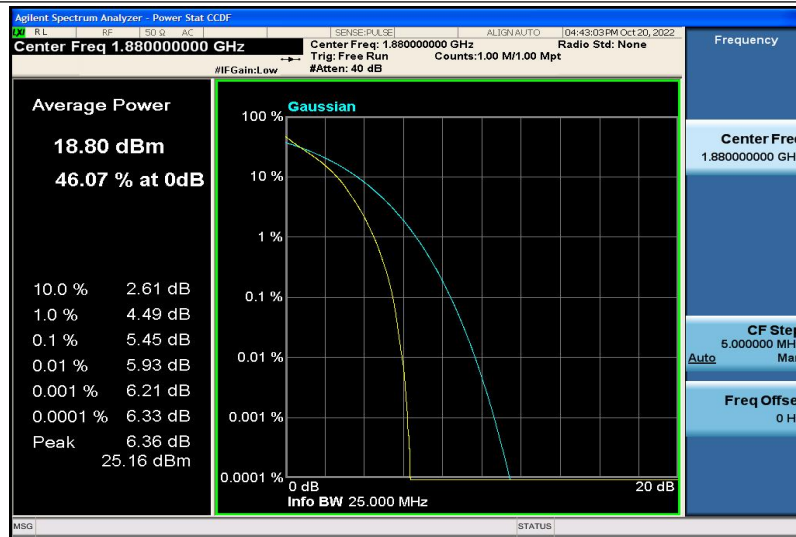

Band2-1.4MHz-QPSK-18900-6RB#0