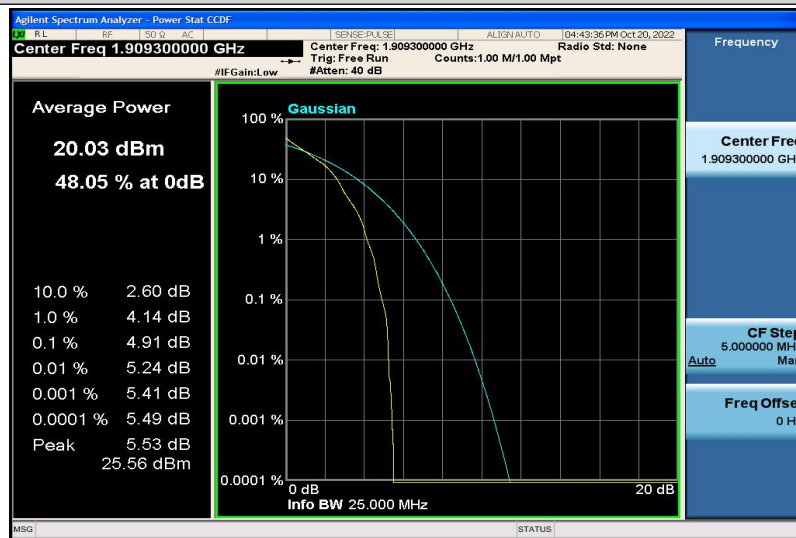

Band2-1.4MHz-QPSK-19193-1RB#0