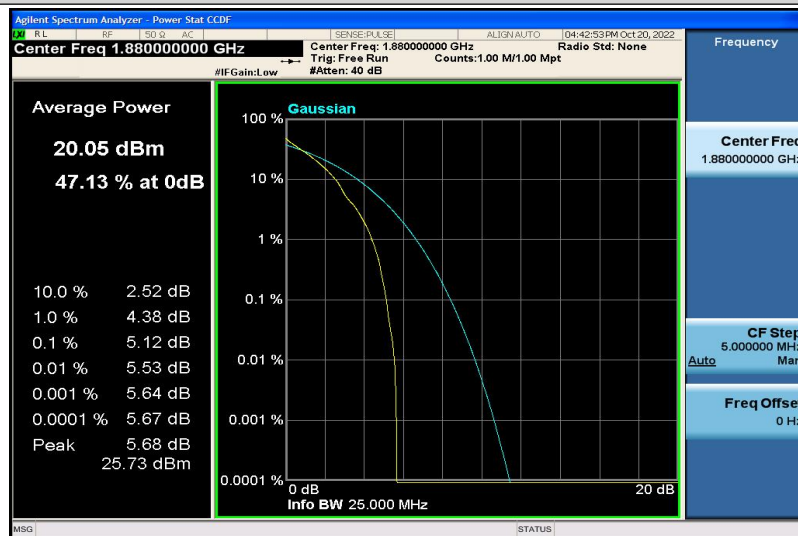

Band2-1.4MHz-QPSK-18900-1RB#0