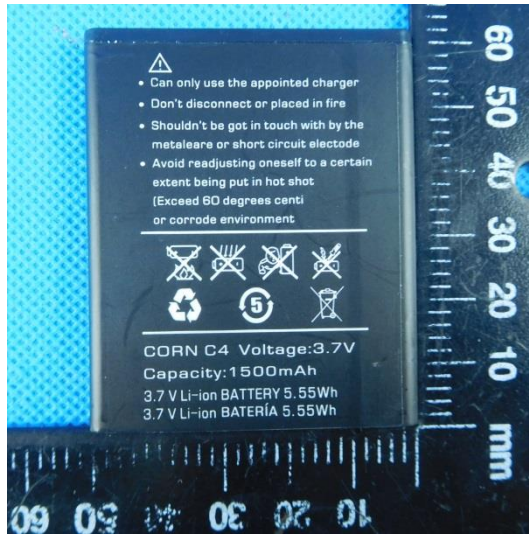

Model:X4

Internal photos of the EUT

- Can only use the appointed charger
- Don't disconnect or placed in fire
- Shouldn't be got in touch with by the metalware or short circuit electrode
- Avoid readjusting oneself to a certain extent being put in hot shot
(Exceed 60 degrees centi
or corrode environment

CORN C4 Voltage:3.7V
Capacity:1500mAh
3.7 V Li-ion BATTERY 5.55Wh
3.7 V Li-ion BATERIA 5.55Wh