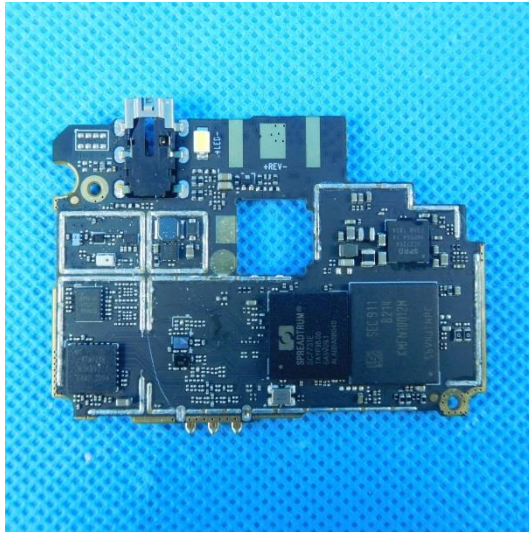

Model:X4

Internal photos of the EUT

- Can only use the appointed charger
- Don't disconnect or placed in fire
- Shouldn't be got in touch with by the metalware or short circuit electrode
- Avoid readjusting oneself to a certain extent being put in hot shot
(Exceed 60 degrees centi
or corrode environment

CORN C4 Voltage:3.7V
Capacity:1500mAh
3.7 V Li-ion BATTERY 5.55Wh
3.7 V Li-ion BATERIA 5.55Wh