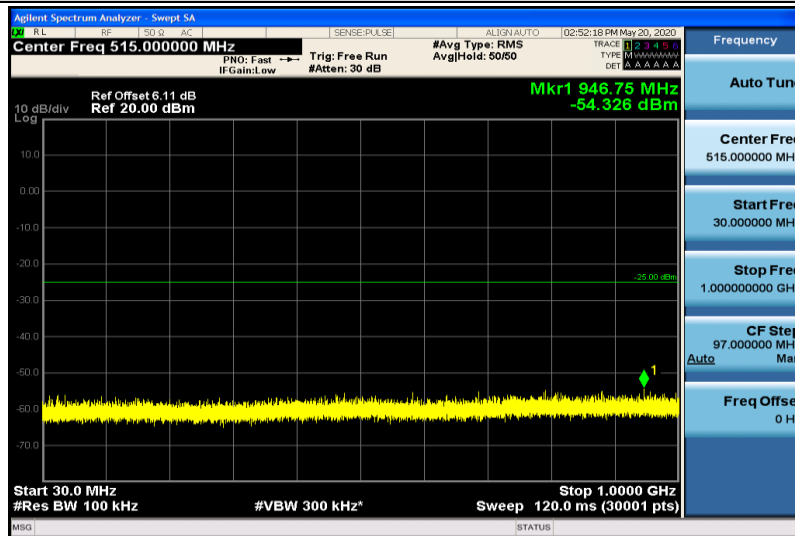

Band7-5MHz-16QAM-20775-1RB#0-1000~26000MHz

Band7-5MHz-16QAM-21100-1RB#0-30~1000MHz

Band7-5MHz-16QAM-21100-1RB#0-1000~26000MHz

Band7-5MHz-16QAM-21425-1RB#0-30~1000MHz

Band7-5MHz-16QAM-21425-1RB#0-1000~26000MHz