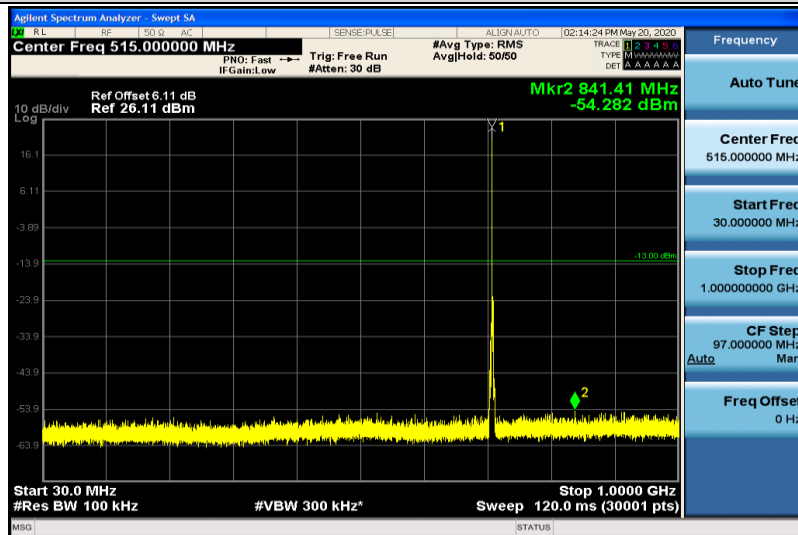

Band12-1.4MHz-16QAM-23095-1RB#0-1000~26000MHz

Band12-1.4MHz-16QAM-23173-1RB#0-30~1000MHz