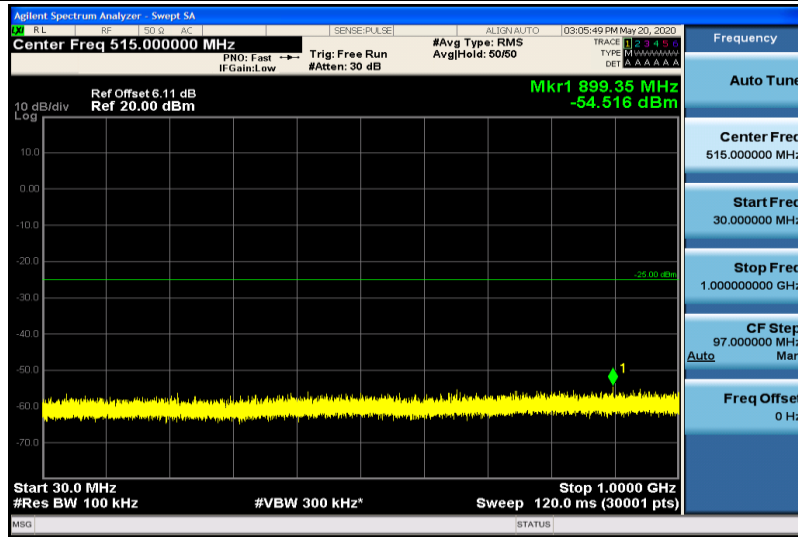

Band7-15MHz-QPSK-21100-1RB#0-1000~26000MHz

Band7-15MHz-QPSK-21375-1RB#0-30~1000MHz

Band7-15MHz-QPSK-21375-1RB#0-1000~26000MHz

Band7-15MHz-16QAM-20825-1RB#0-30~1000MHz

Band7-15MHz-16QAM-20825-1RB#0-1000~26000MHz