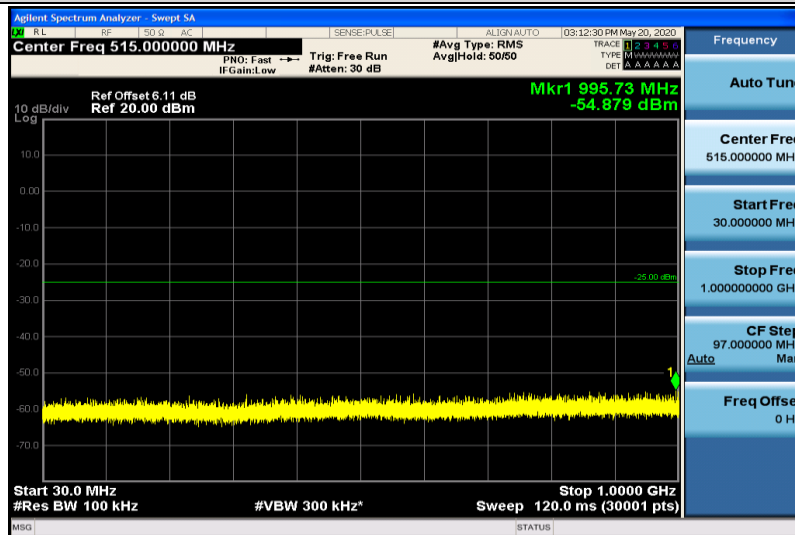

Band7-20MHz-QPSK-21100-1RB#0-1000~26000MHz

Band7-20MHz-QPSK-21350-1RB#0-30~1000MHz