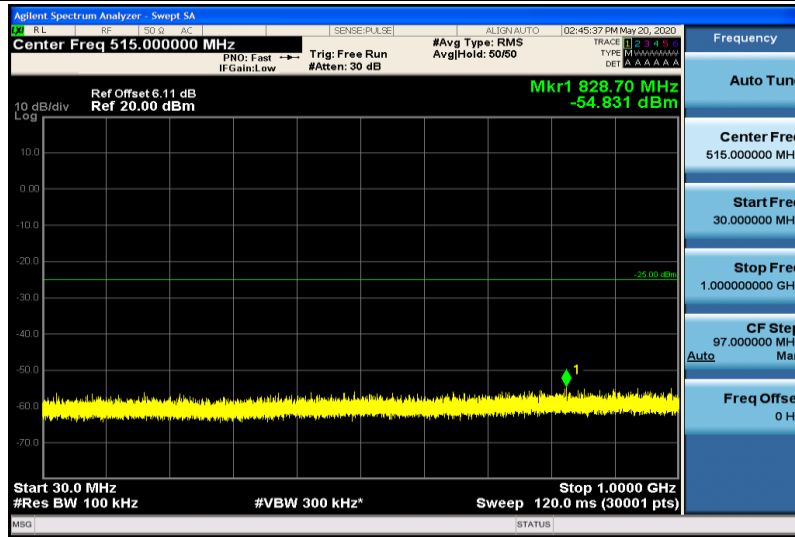

Band7-5MHz-16QAM-20775-1RB#0-1000~26000MHz

Band7-5MHz-16QAM-21100-1RB#0-30~1000MHz