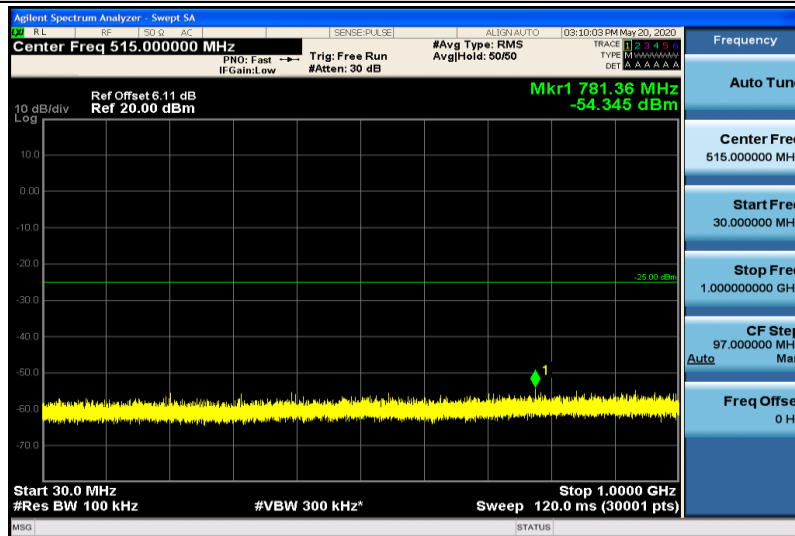

Band7-15MHz-16QAM-21100-1RB#0-30~1000MHz

Band7-15MHz-16QAM-21100-1RB#0-1000~26000MHz

Band7-15MHz-16QAM-21375-1RB#0-30~1000MHz

Band7-15MHz-16QAM-21375-1RB#0-1000~26000MHz

Band7-20MHz-QPSK-20850-1RB#0-30~1000MHz