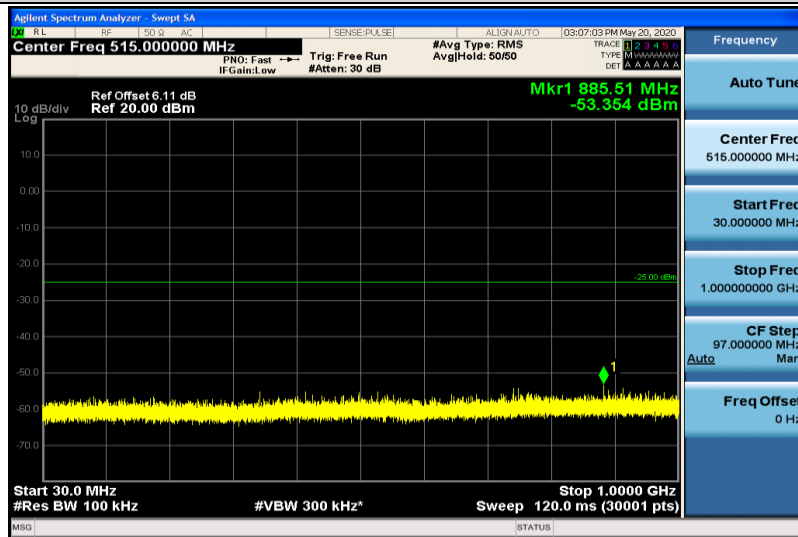

Band7-15MHz-16QAM-21100-1RB#0-1000~26000MHz

Band7-15MHz-16QAM-21375-1RB#0-30~1000MHz