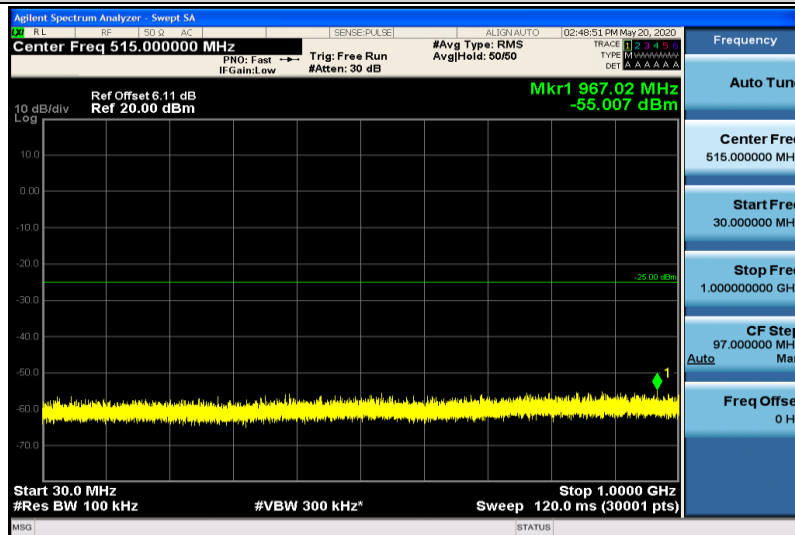

Band7-5MHz-16QAM-21100-1RB#0-1000~26000MHz

Band7-5MHz-16QAM-21425-1RB#0-30~1000MHz