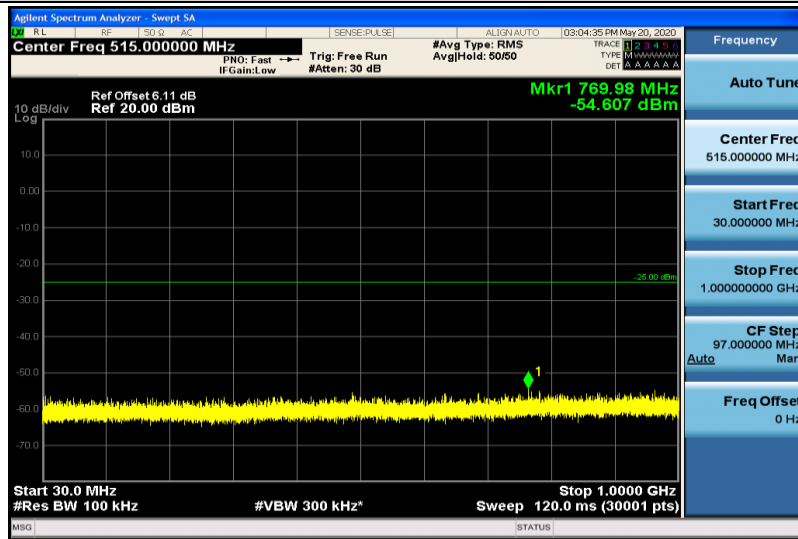

Band7-15MHz-QPSK-21375-1RB#0-1000~26000MHz

Band7-15MHz-16QAM-20825-1RB#0-30~1000MHz