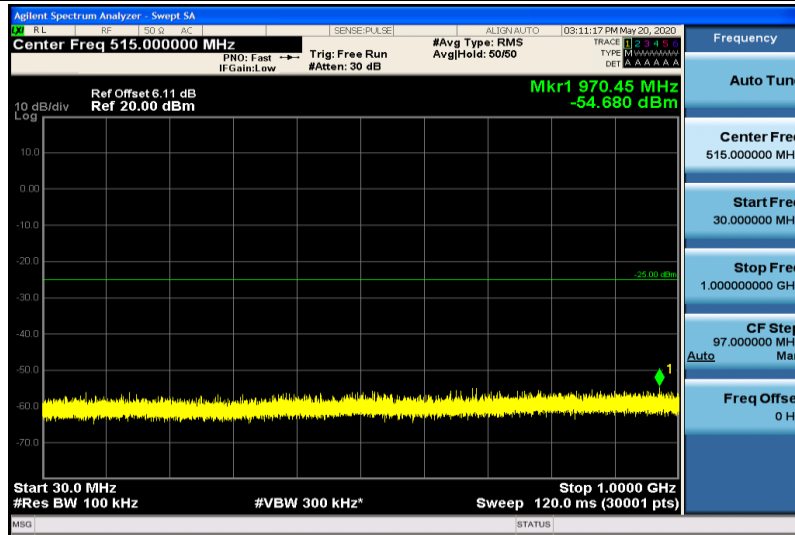

Band7-20MHz-QPSK-20850-1RB#0-1000~26000MHz

Band7-20MHz-QPSK-21100-1RB#0-30~1000MHz