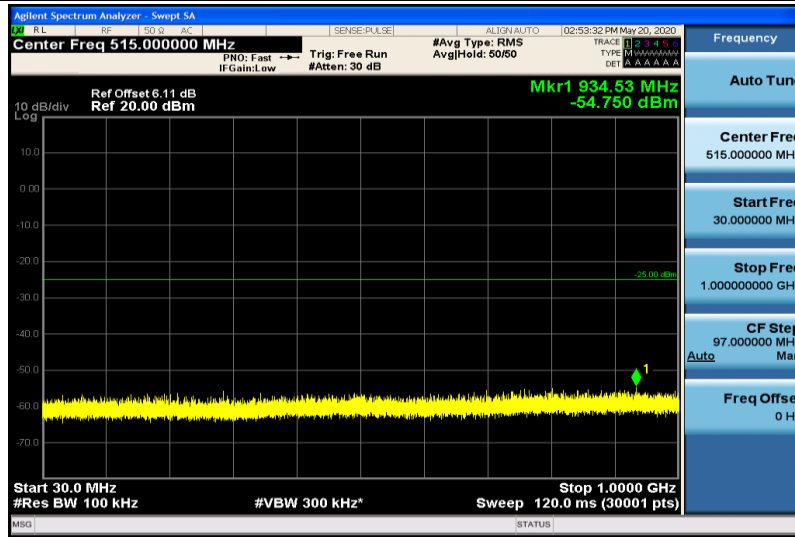

Band7-10MHz-QPSK-20800-1RB#0-1000~26000MHz

Band7-10MHz-QPSK-21100-1RB#0-30~1000MHz