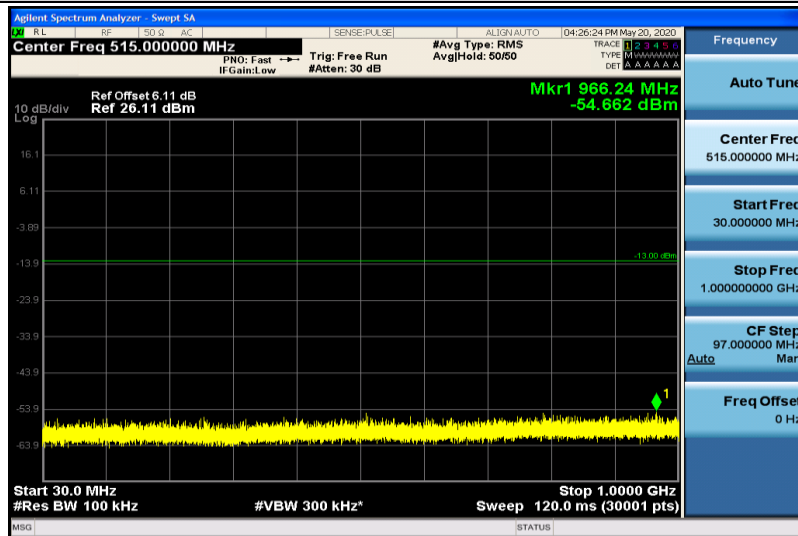

Band4-15MHz-QPSK-20325-1RB#0-1000~26000MHz

Band4-15MHz-16QAM-20025-1RB#0-30~1000MHz