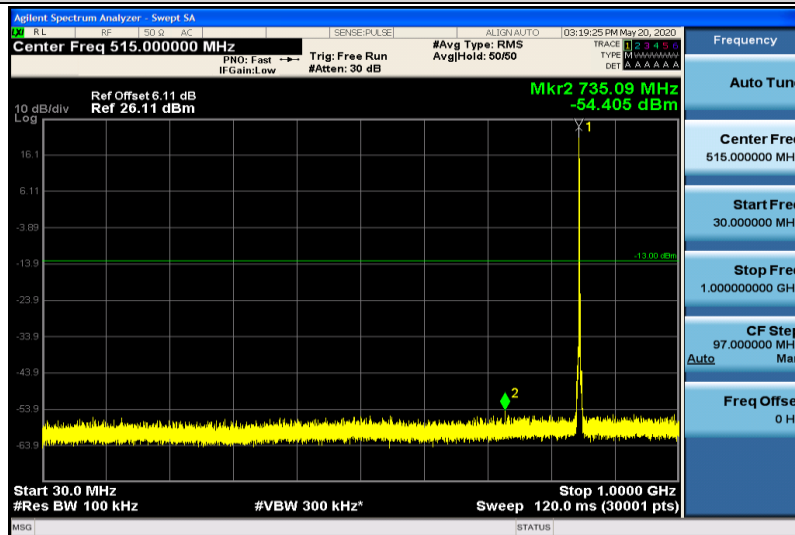

Band5-1.4MHz-QPSK-20643-1RB#0-1000~26000MHz

Band5-1.4MHz-16QAM-20407-1RB#0-30~1000MHz

Band5-1.4MHz-16QAM-20407-1RB#0-1000~26000MHz

Band5-1.4MHz-16QAM-20525-1RB#0-30~1000MHz

Band5-1.4MHz-16QAM-20525-1RB#0-1000~26000MHz