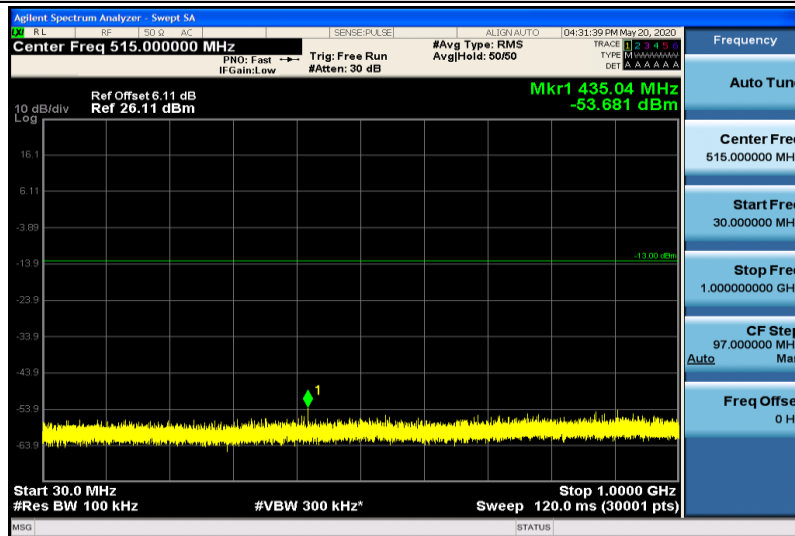

Band4-15MHz-16QAM-20325-1RB#0-1000~26000MHz

Band4-20MHz-QPSK-20050-1RB#0-30~1000MHz