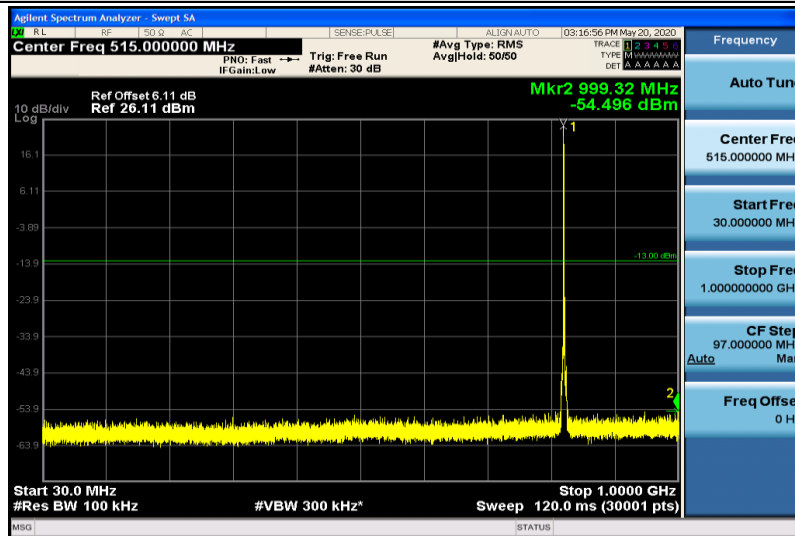

Band5-1.4MHz-QPSK-20643-1RB#0-1000~26000MHz

Band5-1.4MHz-16QAM-20407-1RB#0-30~1000MHz