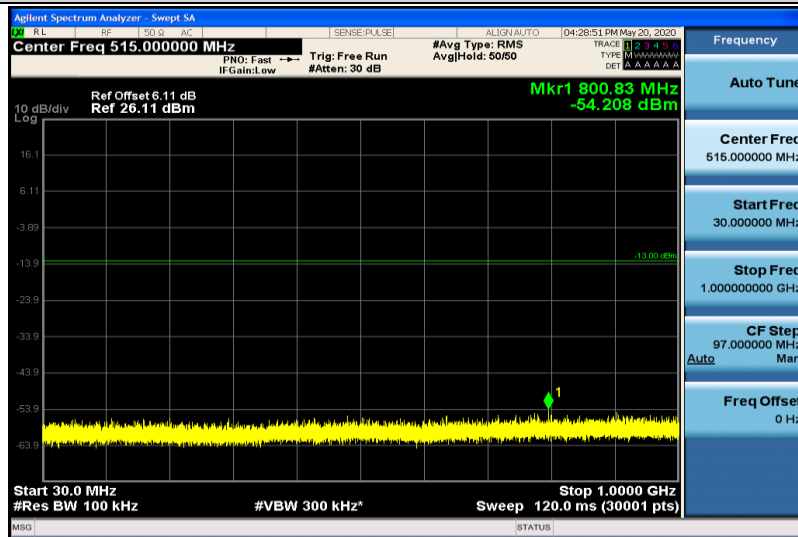

Band4-15MHz-16QAM-20175-1RB#0-1000~26000MHz

Band4-15MHz-16QAM-20325-1RB#0-30~1000MHz