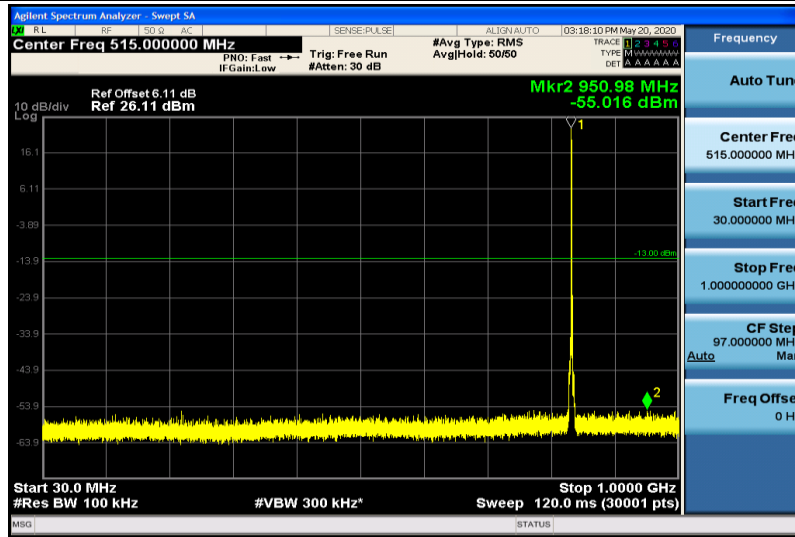

Band5-1.4MHz-16QAM-20407-1RB#0-1000~26000MHz

Band5-1.4MHz-16QAM-20525-1RB#0-30~1000MHz