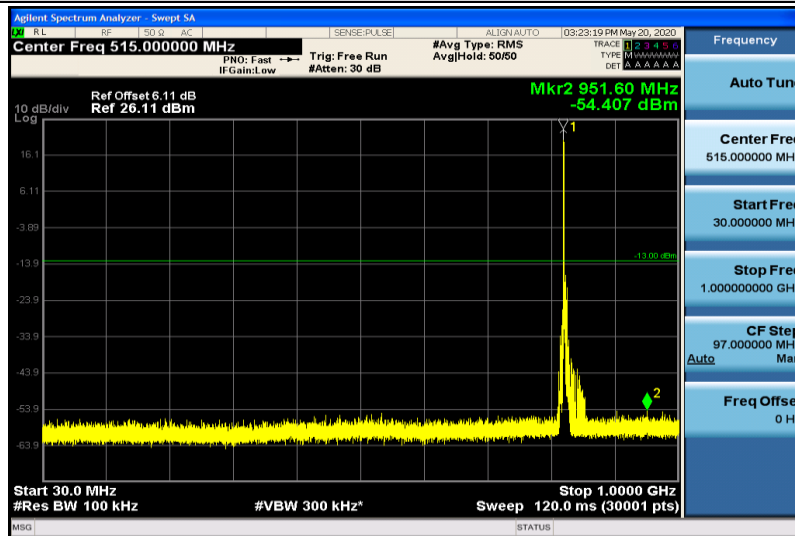

Band5-1.4MHz-16QAM-20643-1RB#0-1000~26000MHz

Band5-3MHz-QPSK-20415-1RB#0-30~100MHz