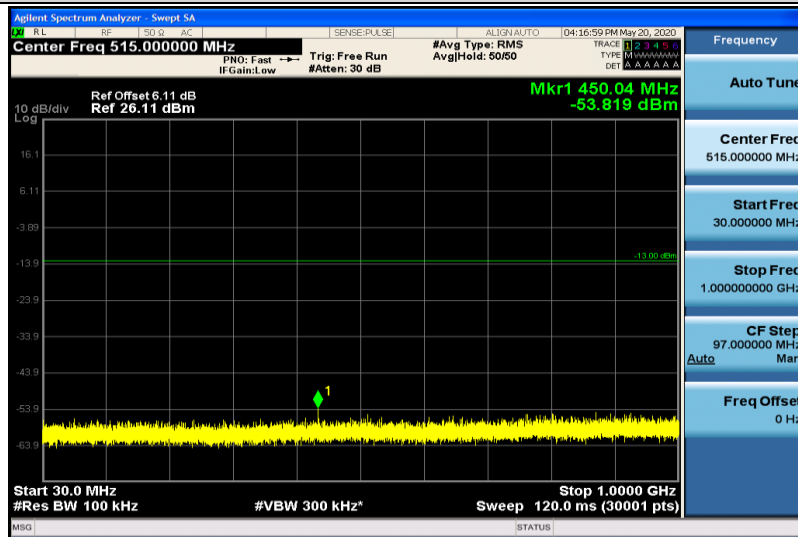

Band4-5MHz-16QAM-20175-1RB#0-1000~26000MHz

Band4-5MHz-16QAM-20375-1RB#0-30~1000MHz