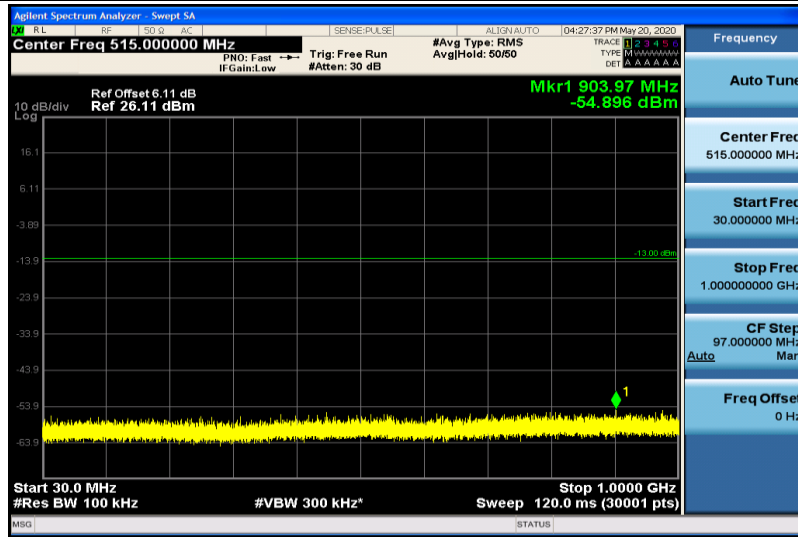

Band4-15MHz-QPSK-20325-1RB#0-30~1000MHz

Band4-15MHz-QPSK-20325-1RB#0-1000~26000MHz

Band4-15MHz-16QAM-20025-1RB#0-30~1000MHz

Band4-15MHz-16QAM-20025-1RB#0-1000~26000MHz

Band4-15MHz-16QAM-20175-1RB#0-30~1000MHz