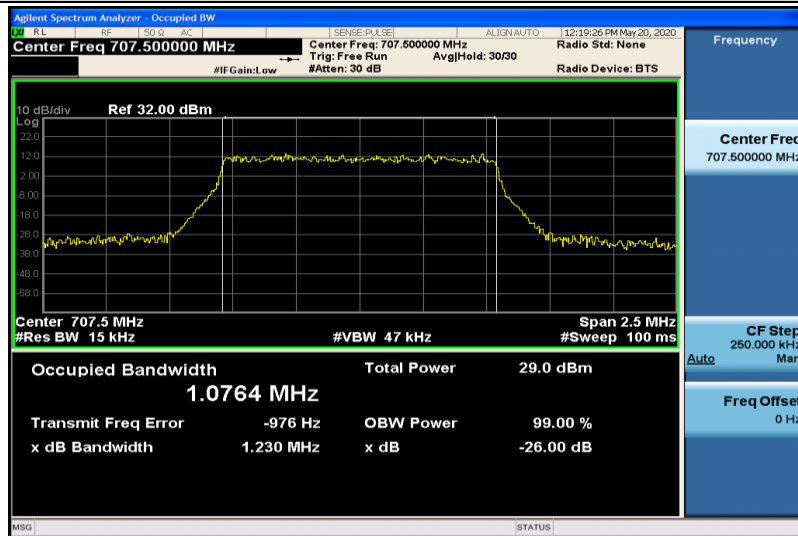

Band7-20MHz-16QAM-20850-100RB#0-17.904

Band7-20MHz-16QAM-21100-100RB#0-17.914

Band7-20MHz-16QAM-21350-100RB#0-17.882

Band12-1.4MHz-QPSK-23017-6RB#0-1.0782

Band12-1.4MHz-QPSK-23095-6RB#0-1.0764

Band12-1.4MHz-QPSK-23173-6RB#0-1.0815