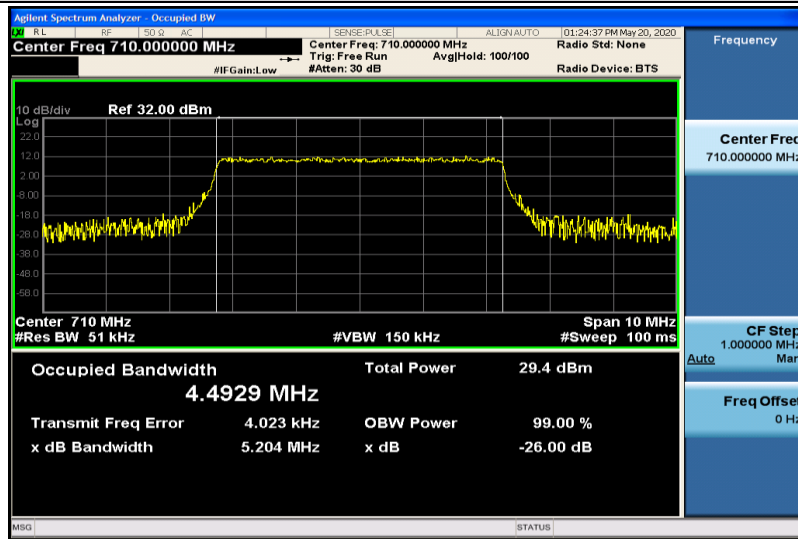

Band17-5MHz-16QAM-23790-25RB#0-4.4929