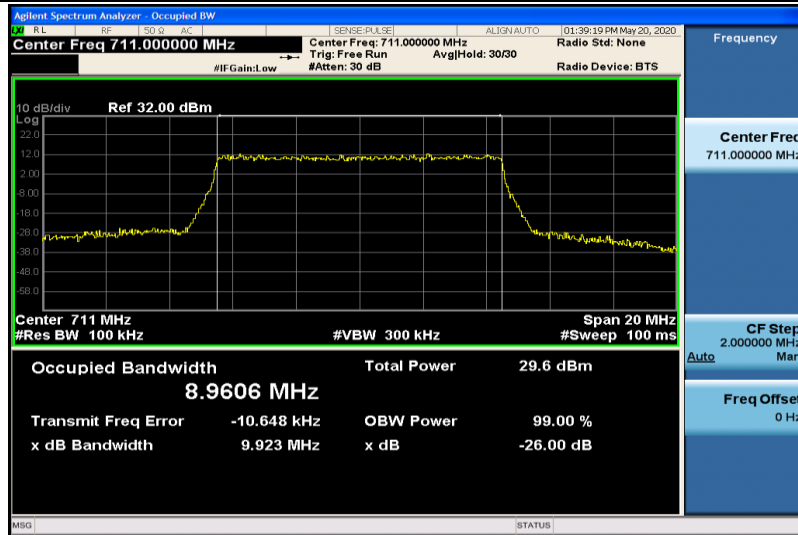

Band17-10MHz-16QAM-23800-50RB#0-8.9606