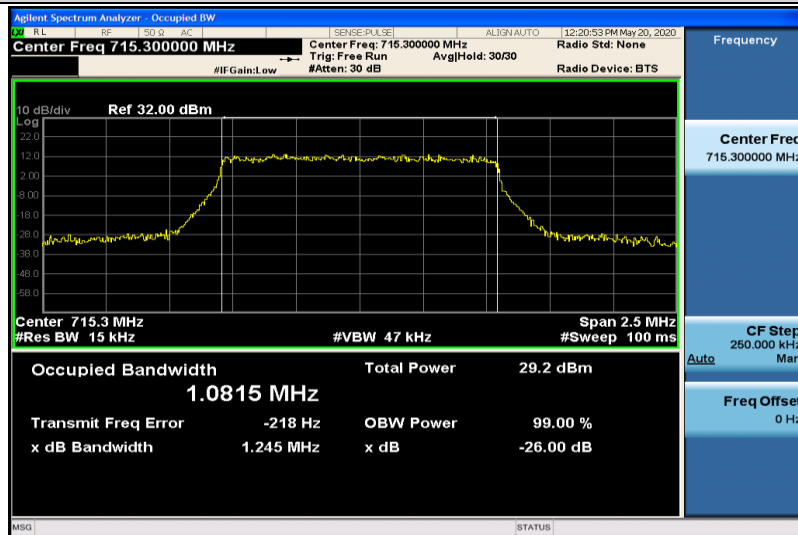

Band7-20MHz-16QAM-20850-100RB#0-17.904

Band7-20MHz-16QAM-21100-100RB#0-17.914

Band7-20MHz-16QAM-21350-100RB#0-17.882

Band12-1.4MHz-QPSK-23017-6RB#0-1.0782

Band12-1.4MHz-QPSK-23095-6RB#0-1.0764

Band12-1.4MHz-QPSK-23173-6RB#0-1.0815