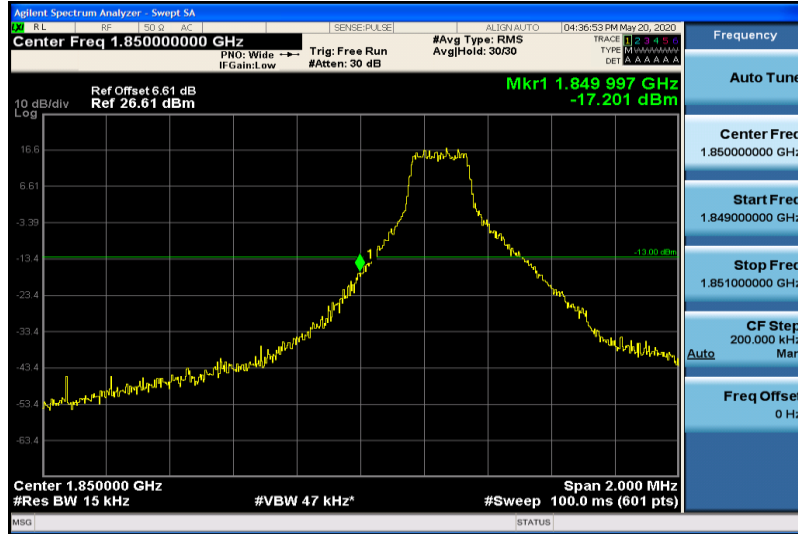

Test Graphs

Band2-1.4MHz-QPSK-18607-1RB#0