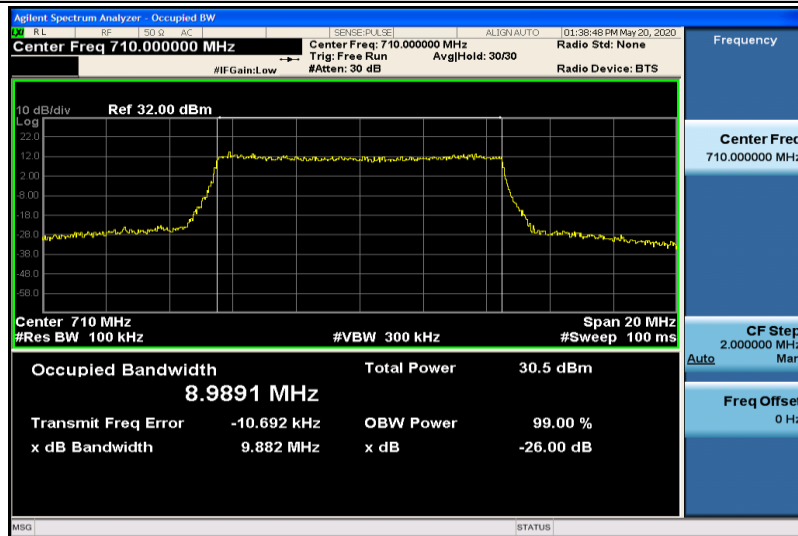

Band17-5MHz-16QAM-23755-25RB#0-4.4790

Band17-5MHz-16QAM-23790-25RB#0-4.4929

Band17-5MHz-16QAM-23825-25RB#0-4.4878

Band17-10MHz-QPSK-23780-50RB#0-8.9592

Band17-10MHz-QPSK-23790-50RB#0-8.9891

Band17-10MHz-QPSK-23800-50RB#0-8.9705