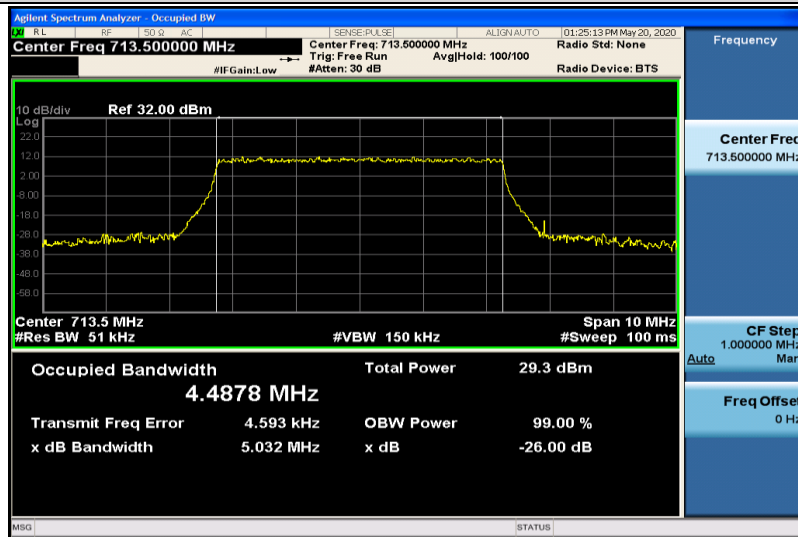

Band17-5MHz-16QAM-23825-25RB#0-4.4878