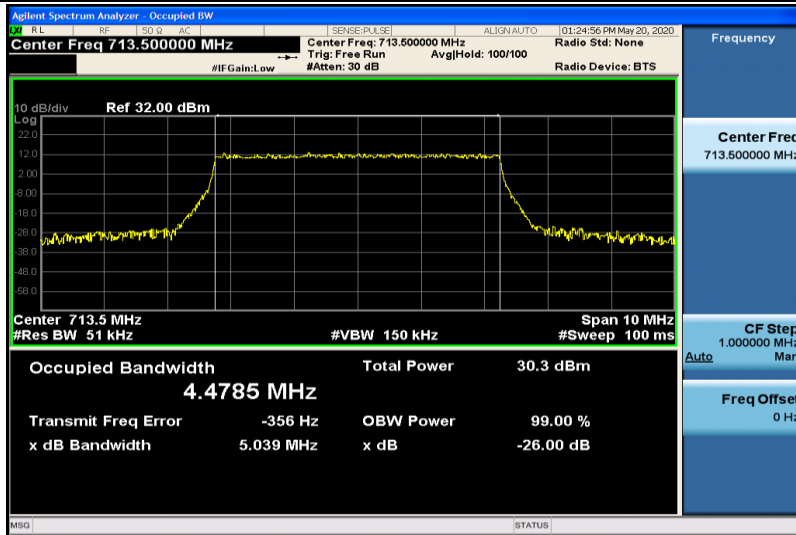

Band12-10MHz-16QAM-23060-50RB#0-8.9271

Band12-10MHz-16QAM-23095-50RB#0-8.9662

Band12-10MHz-16QAM-23130-50RB#0-8.9716

Band17-5MHz-QPSK-23755-25RB#0-4.4917

Band17-5MHz-QPSK-23790-25RB#0-4.4785

Band17-5MHz-QPSK-23825-25RB#0-4.4785