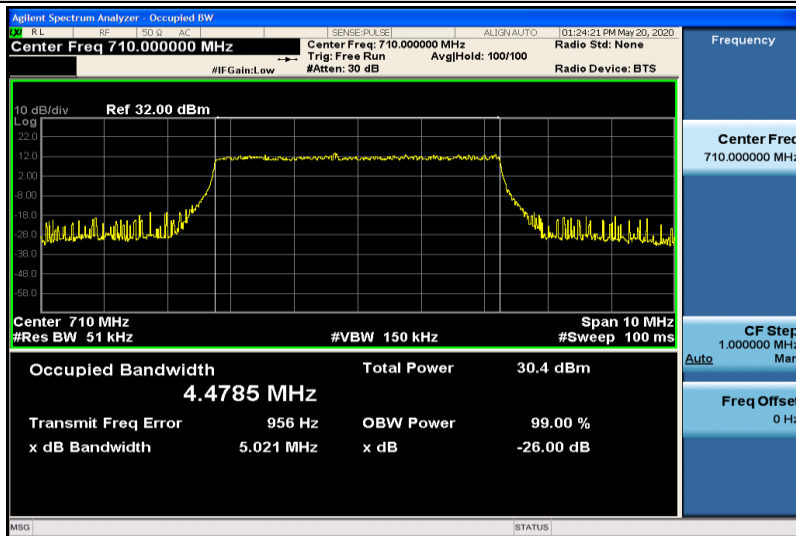

Band12-10MHz-16QAM-23060-50RB#0-8.9271

Band12-10MHz-16QAM-23095-50RB#0-8.9662

Band12-10MHz-16QAM-23130-50RB#0-8.9716

Band17-5MHz-QPSK-23755-25RB#0-4.4917

Band17-5MHz-QPSK-23790-25RB#0-4.4785

Band17-5MHz-QPSK-23825-25RB#0-4.4785