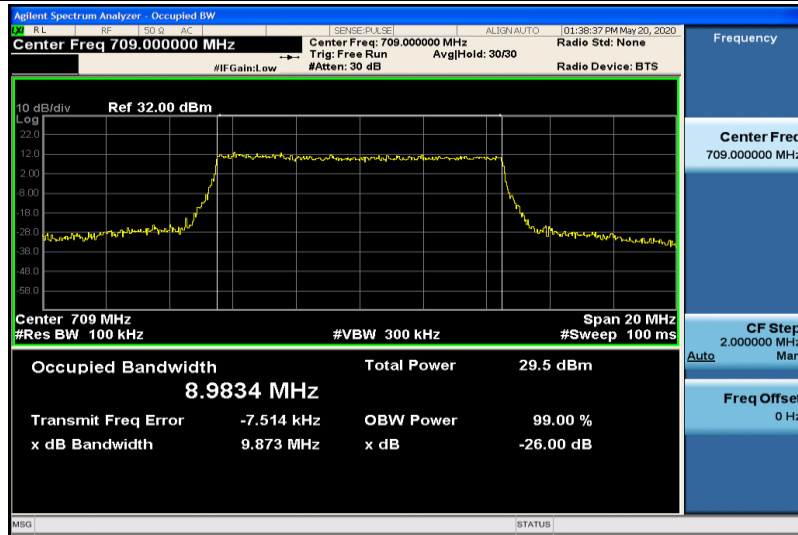

Band17-5MHz-16QAM-23755-25RB#0-4.4790

Band17-5MHz-16QAM-23790-25RB#0-4.4929

Band17-5MHz-16QAM-23825-25RB#0-4.4878

Band17-10MHz-QPSK-23780-50RB#0-8.9592

Band17-10MHz-QPSK-23790-50RB#0-8.9891

Band17-10MHz-QPSK-23800-50RB#0-8.9705