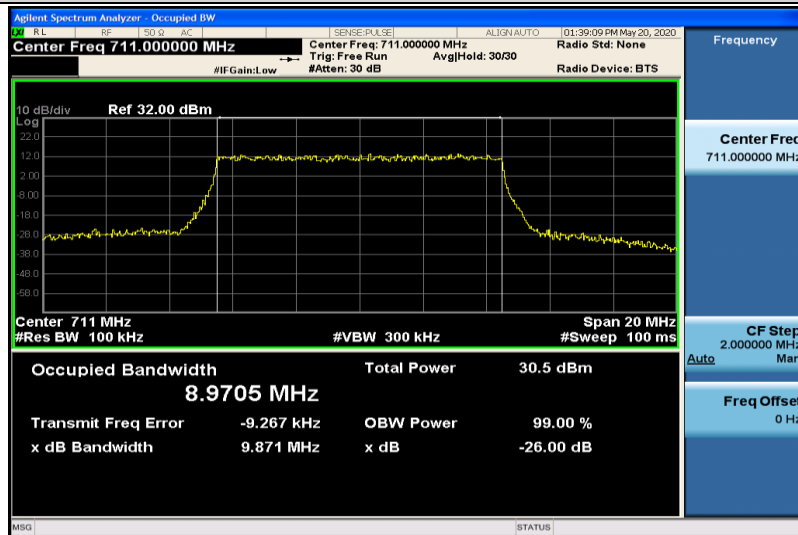

Band17-5MHz-16QAM-23755-25RB#0-4.4790

Band17-5MHz-16QAM-23790-25RB#0-4.4929

Band17-5MHz-16QAM-23825-25RB#0-4.4878

Band17-10MHz-QPSK-23780-50RB#0-8.9592

Band17-10MHz-QPSK-23790-50RB#0-8.9891

Band17-10MHz-QPSK-23800-50RB#0-8.9705