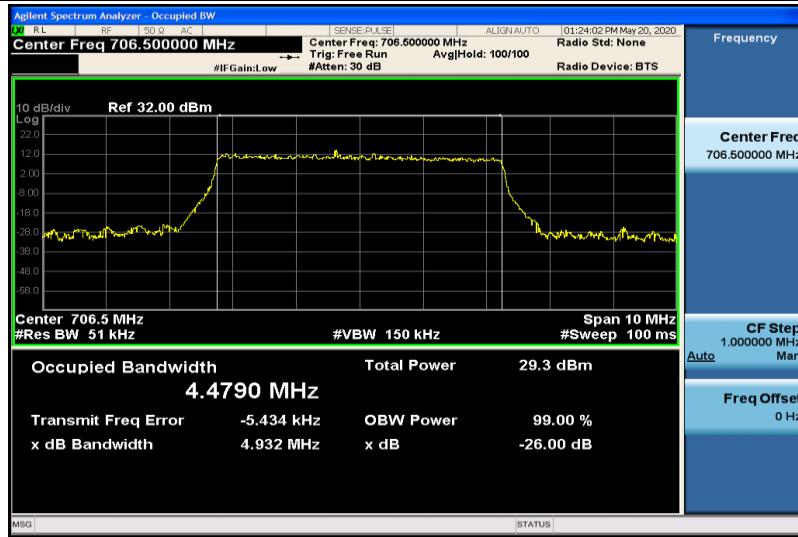

Band12-10MHz-16QAM-23060-50RB#0-8.9271

Band12-10MHz-16QAM-23095-50RB#0-8.9662

Band12-10MHz-16QAM-23130-50RB#0-8.9716

Band17-5MHz-QPSK-23755-25RB#0-4.4917

Band17-5MHz-QPSK-23790-25RB#0-4.4785

Band17-5MHz-QPSK-23825-25RB#0-4.4785