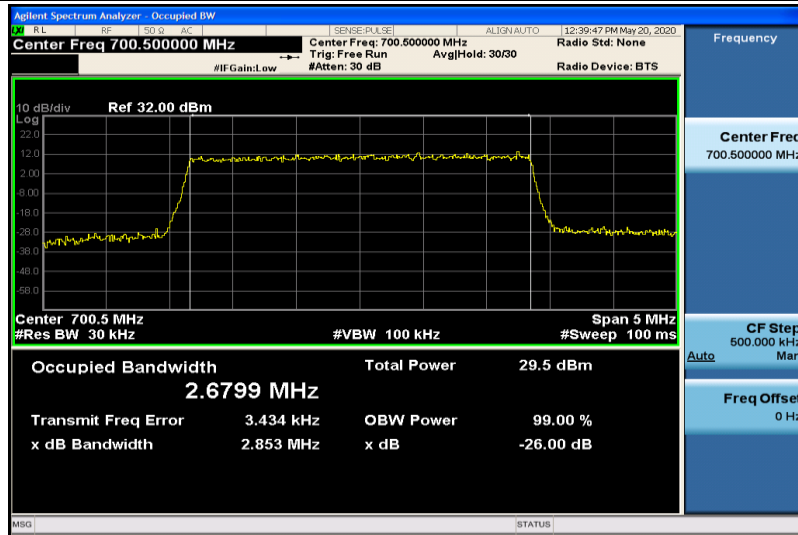

Band12-3MHz-QPSK-23025-15RB#0-2.6799