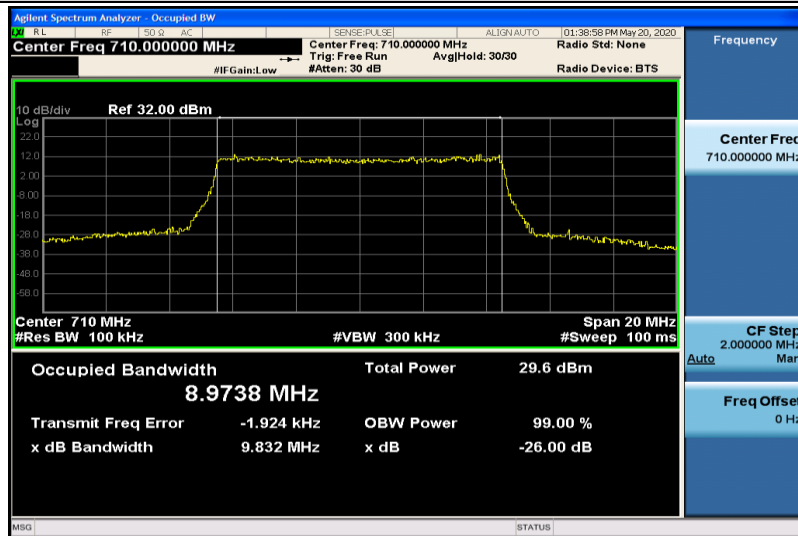

Band17-10MHz-16QAM-23790-50RB#0-8.9738