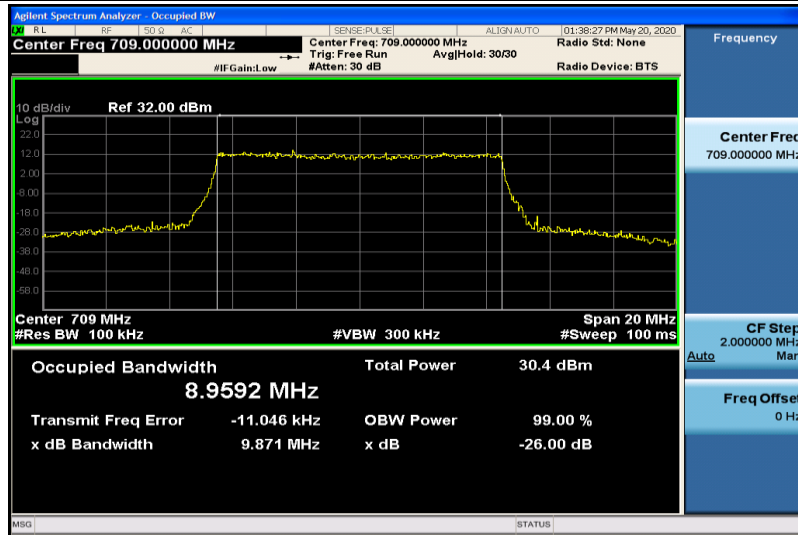

Band17-10MHz-QPSK-23780-50RB#0-8.9592