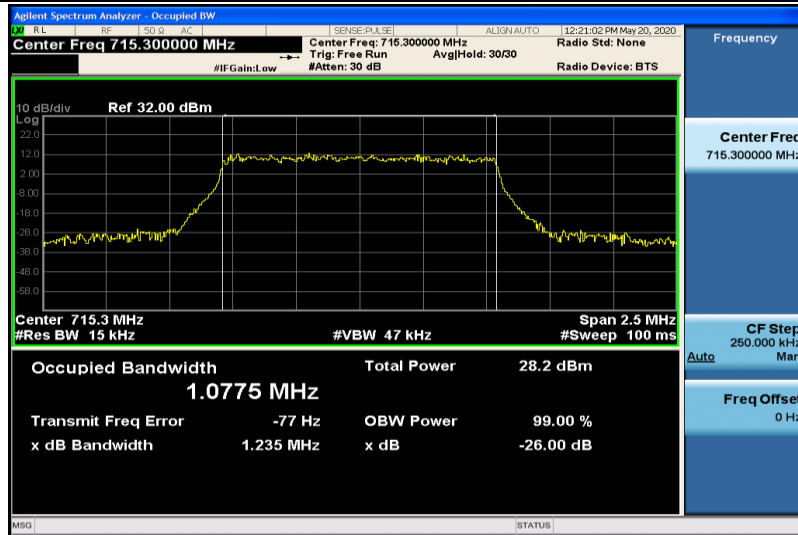

Band12-1.4MHz-16QAM-23173-6RB#0-1.0775