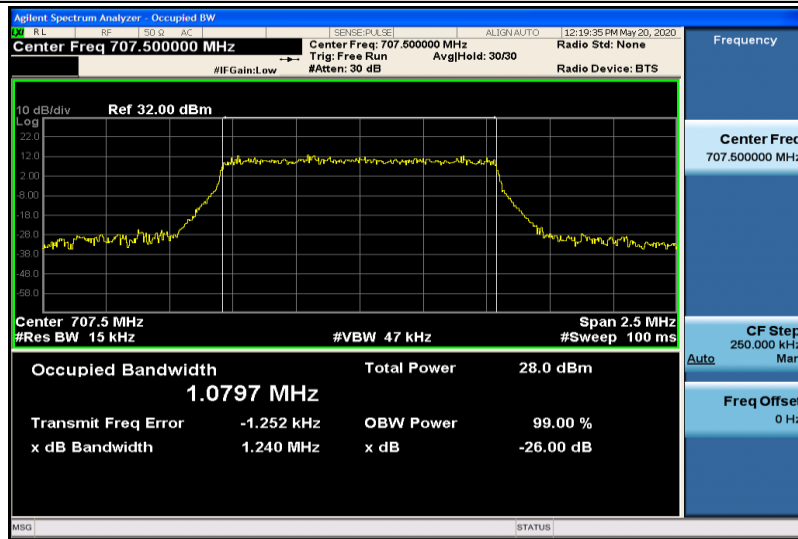

Band12-1.4MHz-16QAM-23095-6RB#0-1.0797