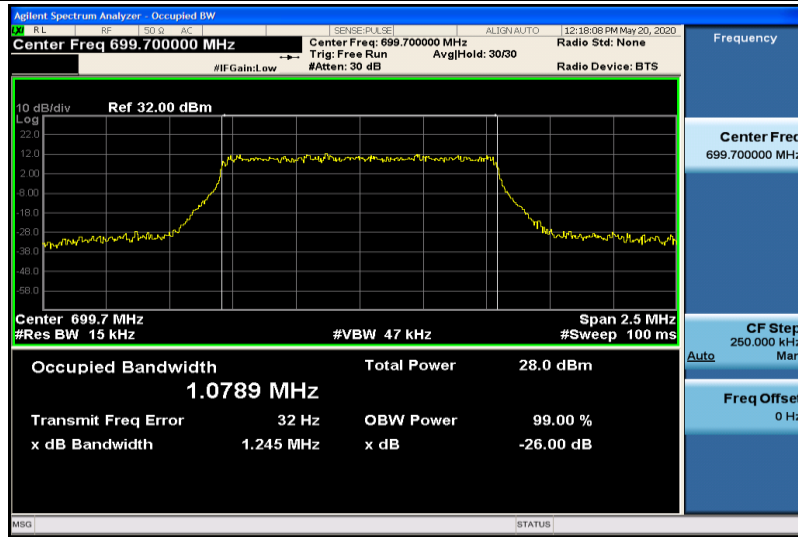

Band7-20MHz-16QAM-20850-100RB#0-17.904

Band7-20MHz-16QAM-21100-100RB#0-17.914

Band7-20MHz-16QAM-21350-100RB#0-17.882

Band12-1.4MHz-QPSK-23017-6RB#0-1.0782

Band12-1.4MHz-QPSK-23095-6RB#0-1.0764

Band12-1.4MHz-QPSK-23173-6RB#0-1.0815