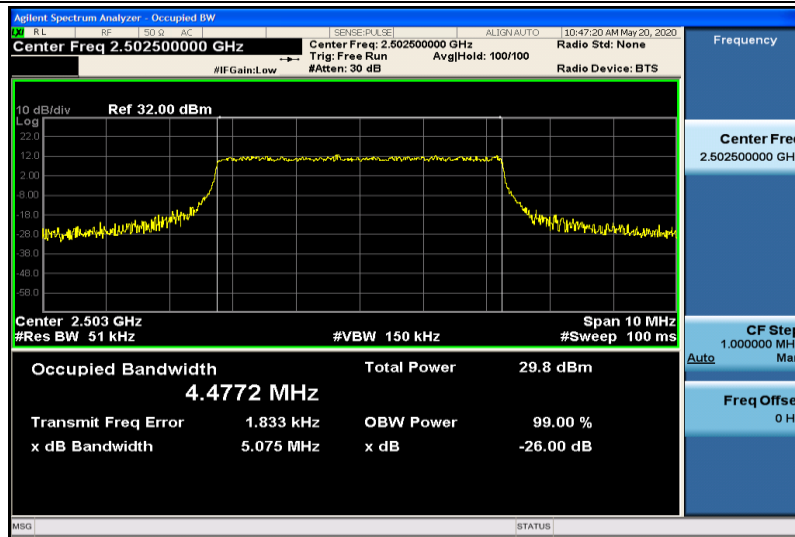

Band5-10MHz-16QAM-20600-50RB#0-8.9583

Band7-5MHz-QPSK-20775-25RB#0-4.4772