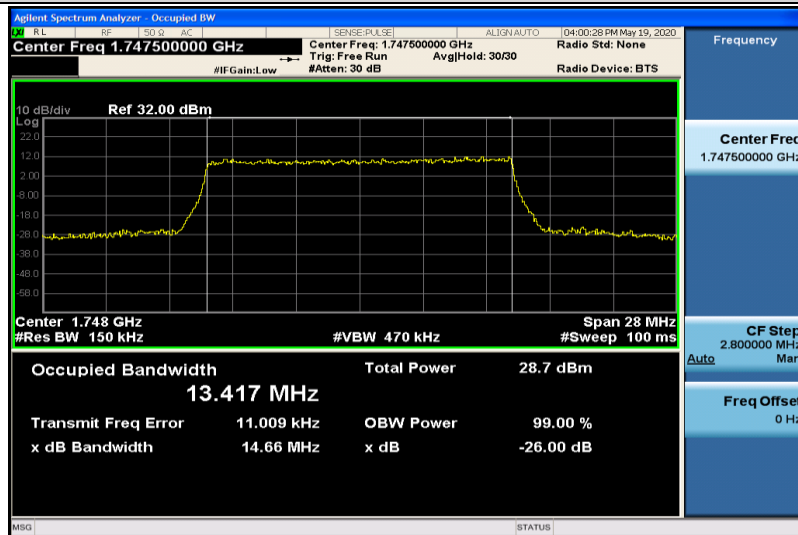

Band4-15MHz-16QAM-20175-75RB#0-13.484

Band4-15MHz-16QAM-20325-75RB#0-13.417