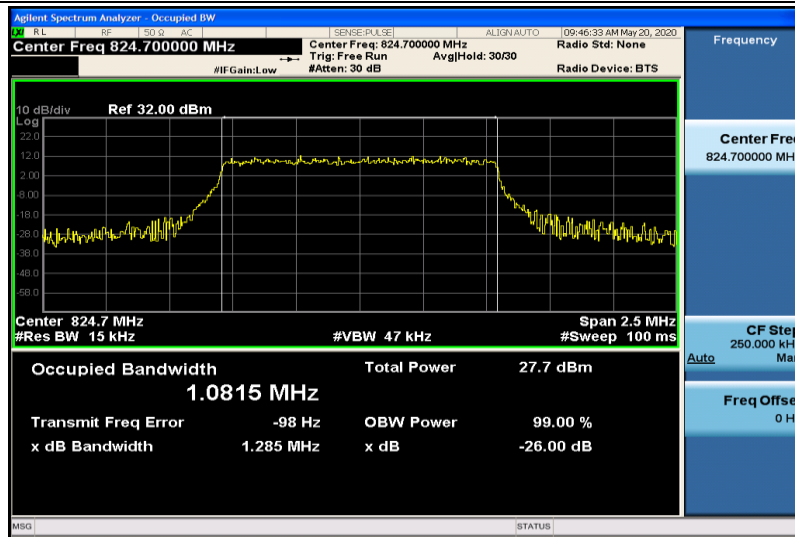

Band4-20MHz-16QAM-20050-100RB#0-17.868

Band4-20MHz-16QAM-20175-100RB#0-17.958

Band4-20MHz-16QAM-20300-100RB#0-17.903

Band5-1.4MHz-QPSK-20407-6RB#0-1.0752

Band5-1.4MHz-QPSK-20525-6RB#0-1.0805

Band5-1.4MHz-QPSK-20643-6RB#0-1.0777