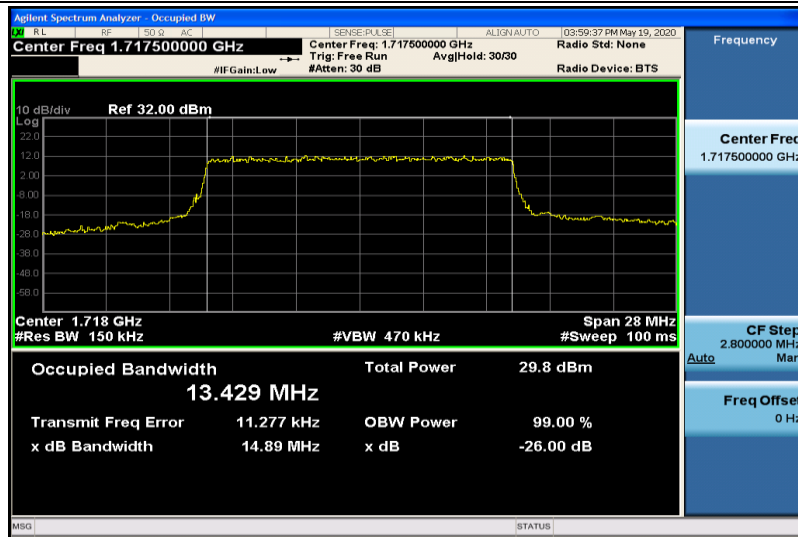

Band4-10MHz-16QAM-20350-50RB#0-8.9544

Band4-15MHz-QPSK-20025-75RB#0-13.429