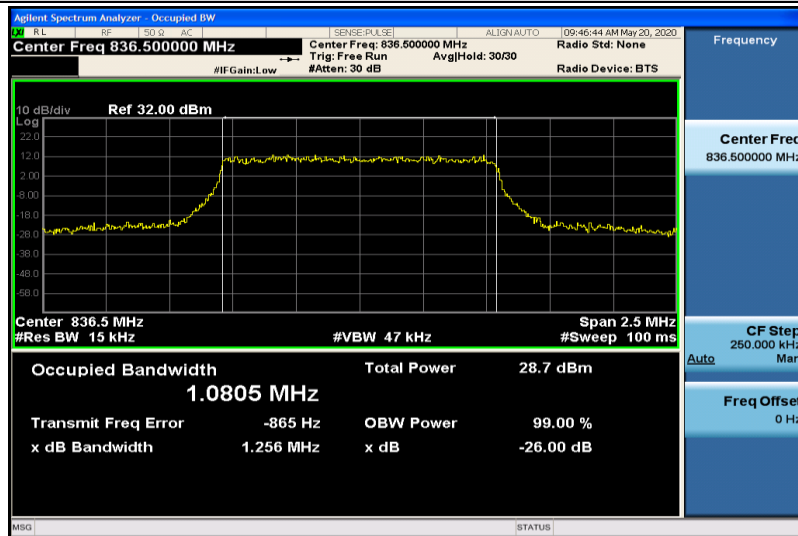

Band4-20MHz-16QAM-20050-100RB#0-17.868

Band4-20MHz-16QAM-20175-100RB#0-17.958

Band4-20MHz-16QAM-20300-100RB#0-17.903

Band5-1.4MHz-QPSK-20407-6RB#0-1.0752

Band5-1.4MHz-QPSK-20525-6RB#0-1.0805

Band5-1.4MHz-QPSK-20643-6RB#0-1.0777