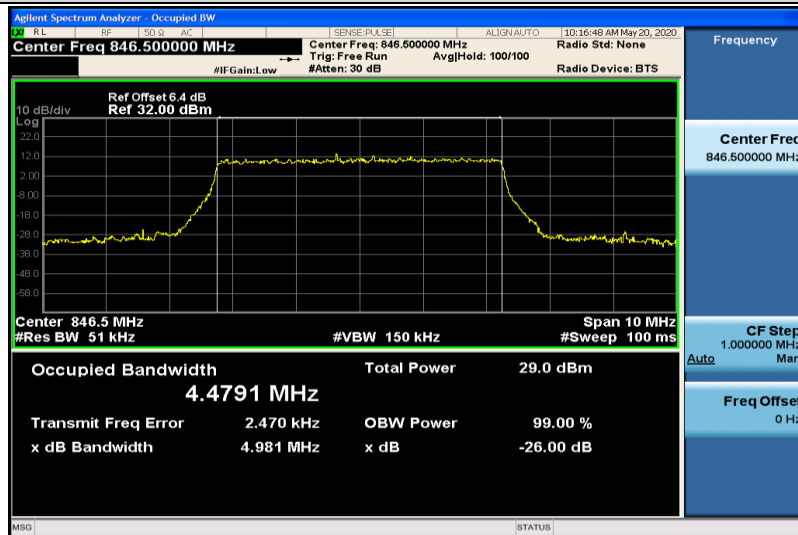

Band5-5MHz-16QAM-20525-25RB#0-4.4847

Band5-5MHz-16QAM-20625-25RB#0-4.4791