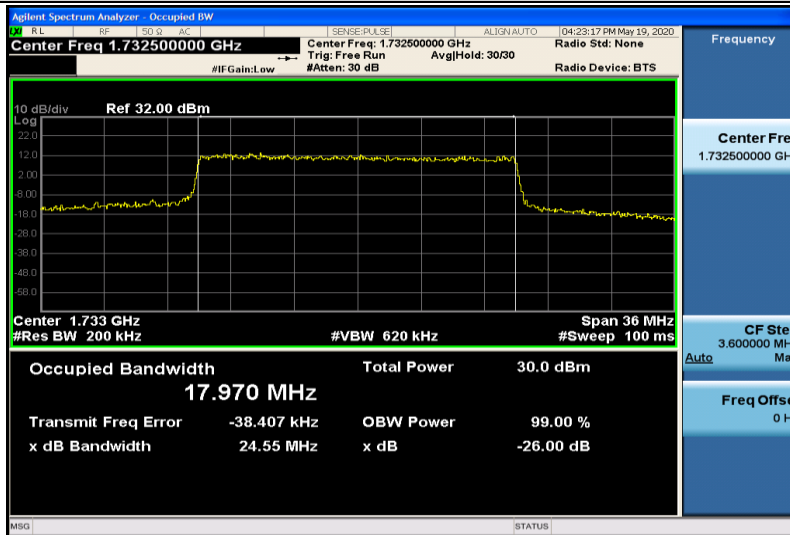

Band4-15MHz-16QAM-20025-75RB#0-13.425

Band4-15MHz-16QAM-20175-75RB#0-13.484

Band4-15MHz-16QAM-20325-75RB#0-13.417

Band4-20MHz-QPSK-20050-100RB#0-17.899

Band4-20MHz-QPSK-20175-100RB#0-17.970

Band4-20MHz-QPSK-20300-100RB#0-17.918