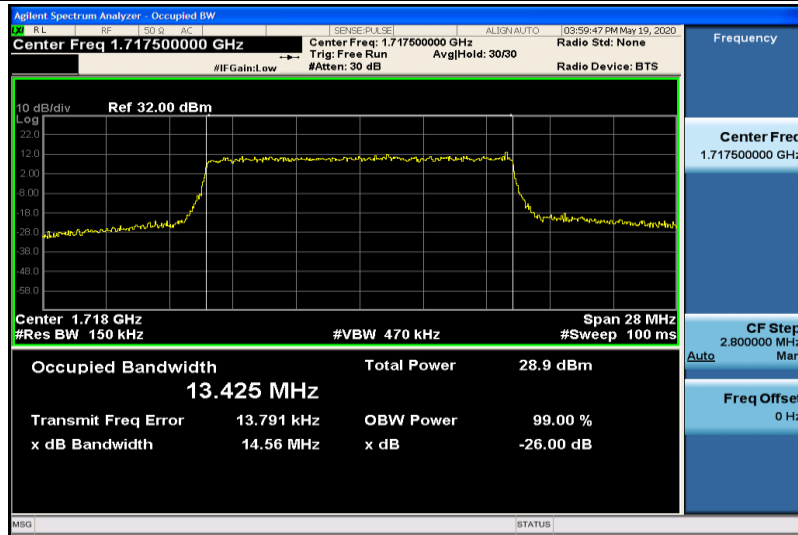

Band4-10MHz-16QAM-20000-50RB#0-8.9572

Band4-10MHz-16QAM-20175-50RB#0-8.9811

Band4-10MHz-16QAM-20350-50RB#0-8.9544

Band4-15MHz-QPSK-20025-75RB#0-13.429

Band4-15MHz-QPSK-20175-75RB#0-13.478

Band4-15MHz-QPSK-20325-75RB#0-13.449