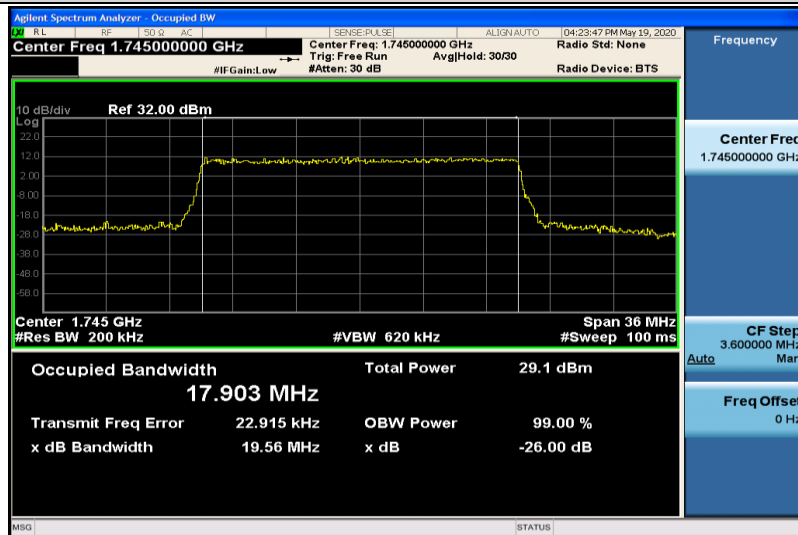

Band4-20MHz-16QAM-20175-100RB#0-17.958

Band4-20MHz-16QAM-20300-100RB#0-17.903