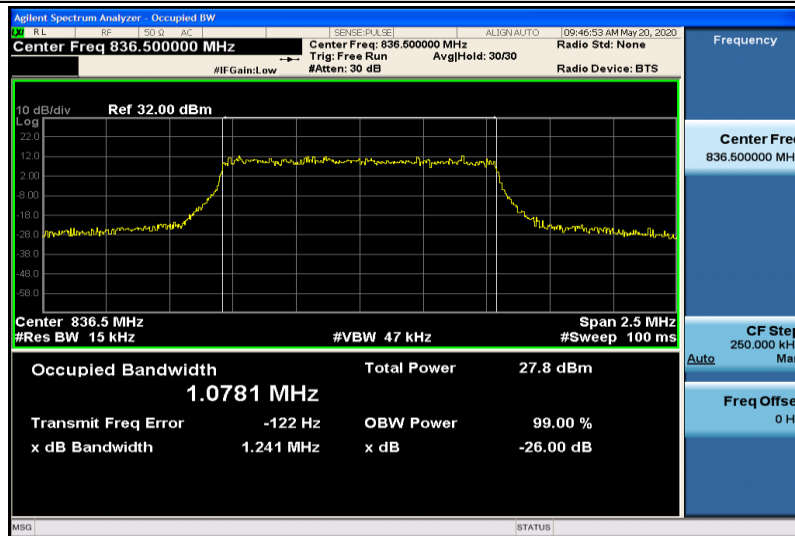

Band5-1.4MHz-16QAM-20407-6RB#0-1.0815

Band5-1.4MHz-16QAM-20525-6RB#0-1.0781