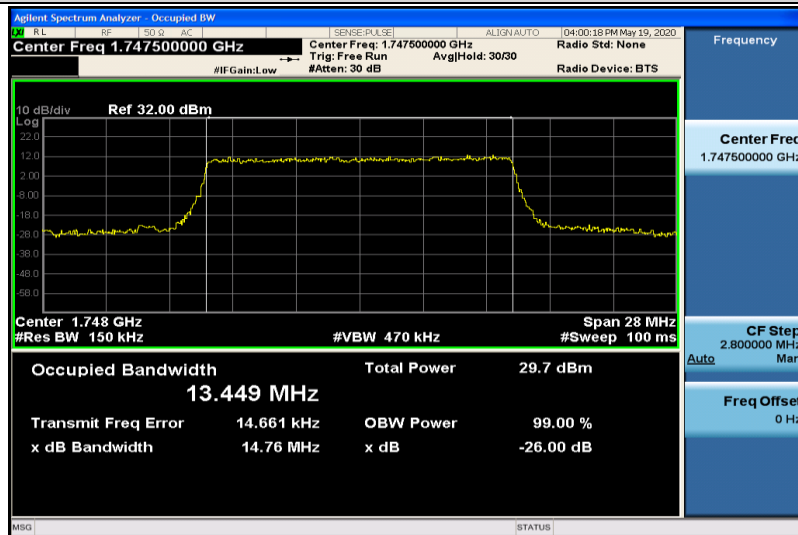

Band4-10MHz-16QAM-20000-50RB#0-8.9572

Band4-10MHz-16QAM-20175-50RB#0-8.9811

Band4-10MHz-16QAM-20350-50RB#0-8.9544

Band4-15MHz-QPSK-20025-75RB#0-13.429

Band4-15MHz-QPSK-20175-75RB#0-13.478

Band4-15MHz-QPSK-20325-75RB#0-13.449