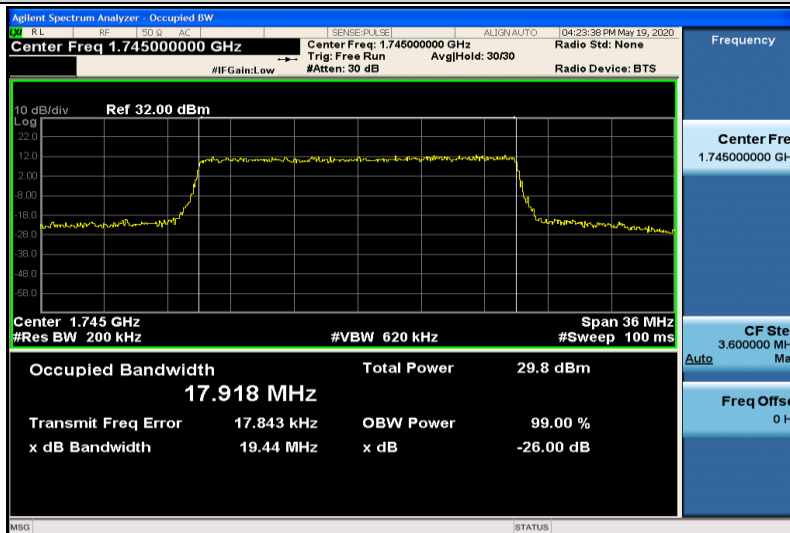

Band4-15MHz-16QAM-20025-75RB#0-13.425

Band4-15MHz-16QAM-20175-75RB#0-13.484

Band4-15MHz-16QAM-20325-75RB#0-13.417

Band4-20MHz-QPSK-20050-100RB#0-17.899

Band4-20MHz-QPSK-20175-100RB#0-17.970

Band4-20MHz-QPSK-20300-100RB#0-17.918