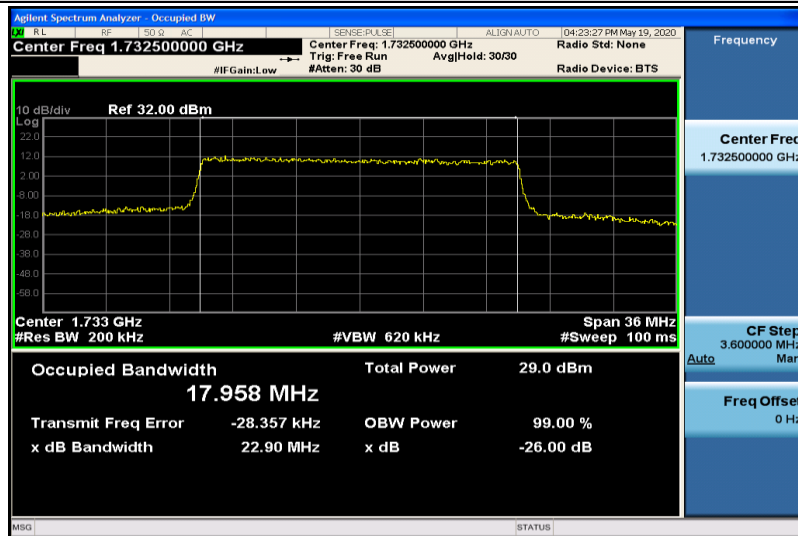

Band4-20MHz-16QAM-20050-100RB#0-17.868

Band4-20MHz-16QAM-20175-100RB#0-17.958