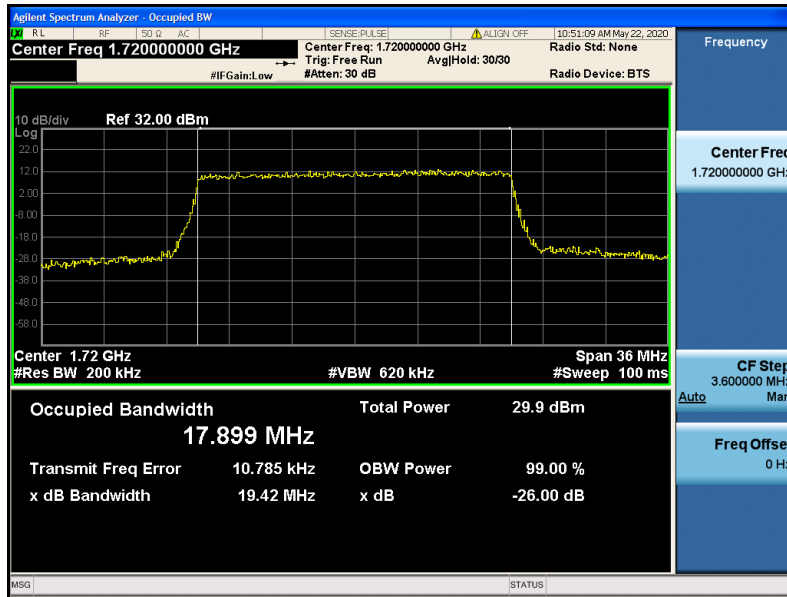

Band4-15MHz-16QAM-20325-75RB#0-13.417

Band4-20MHz-QPSK-20050-100RB#0-17.899