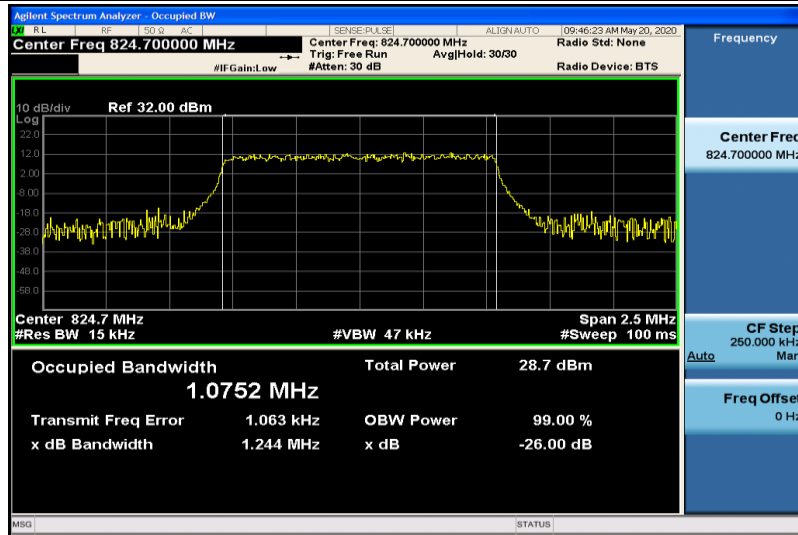

Band4-20MHz-16QAM-20300-100RB#0-17.903

Band5-1.4MHz-QPSK-20407-6RB#0-1.0752