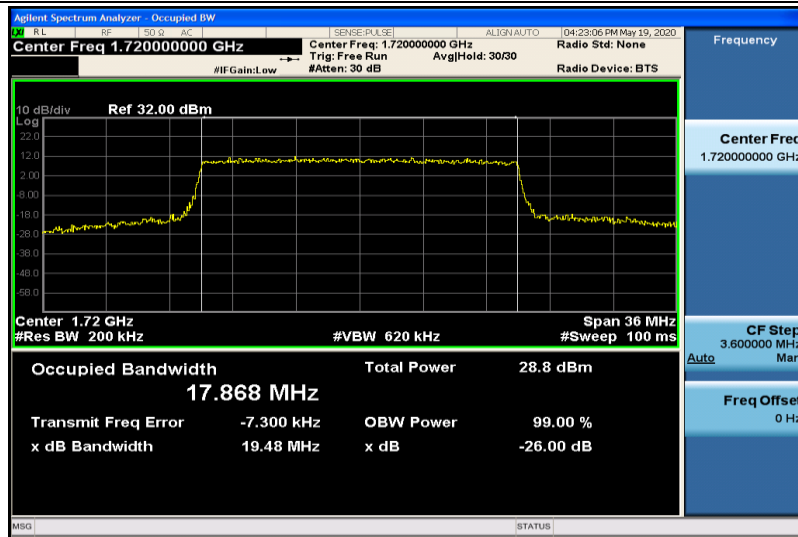

Band4-15MHz-16QAM-20025-75RB#0-13.425

Band4-15MHz-16QAM-20175-75RB#0-13.484

Band4-15MHz-16QAM-20325-75RB#0-13.417

Band4-20MHz-QPSK-20050-100RB#0-17.899

Band4-20MHz-QPSK-20175-100RB#0-17.970

Band4-20MHz-QPSK-20300-100RB#0-17.918