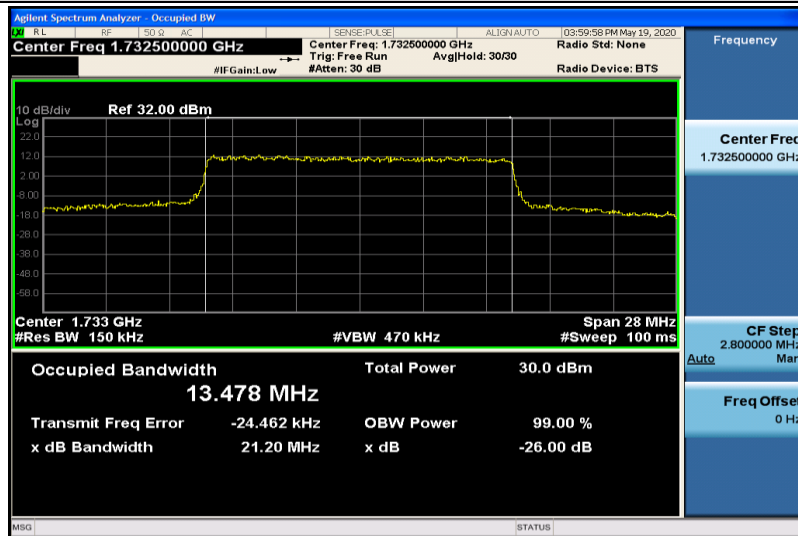

Band4-10MHz-16QAM-20000-50RB#0-8.9572

Band4-10MHz-16QAM-20175-50RB#0-8.9811

Band4-10MHz-16QAM-20350-50RB#0-8.9544

Band4-15MHz-QPSK-20025-75RB#0-13.429

Band4-15MHz-QPSK-20175-75RB#0-13.478

Band4-15MHz-QPSK-20325-75RB#0-13.449