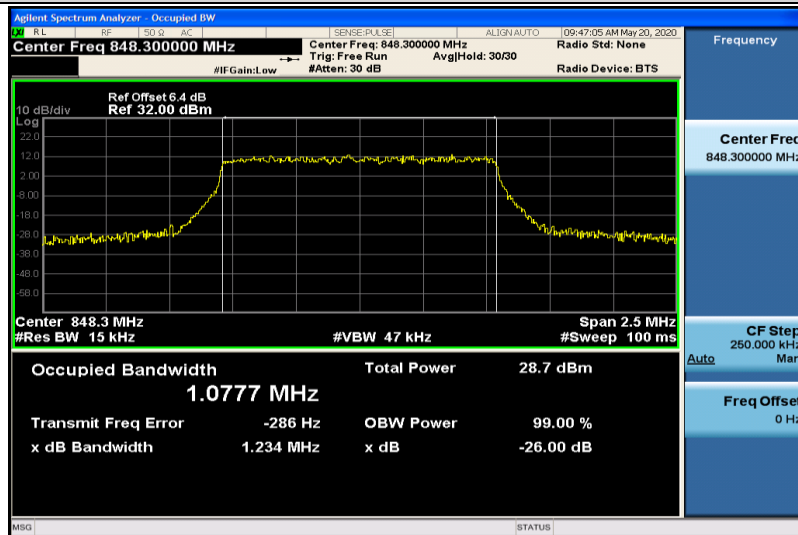

Band4-20MHz-16QAM-20050-100RB#0-17.868

Band4-20MHz-16QAM-20175-100RB#0-17.958

Band4-20MHz-16QAM-20300-100RB#0-17.903

Band5-1.4MHz-QPSK-20407-6RB#0-1.0752

Band5-1.4MHz-QPSK-20525-6RB#0-1.0805

Band5-1.4MHz-QPSK-20643-6RB#0-1.0777