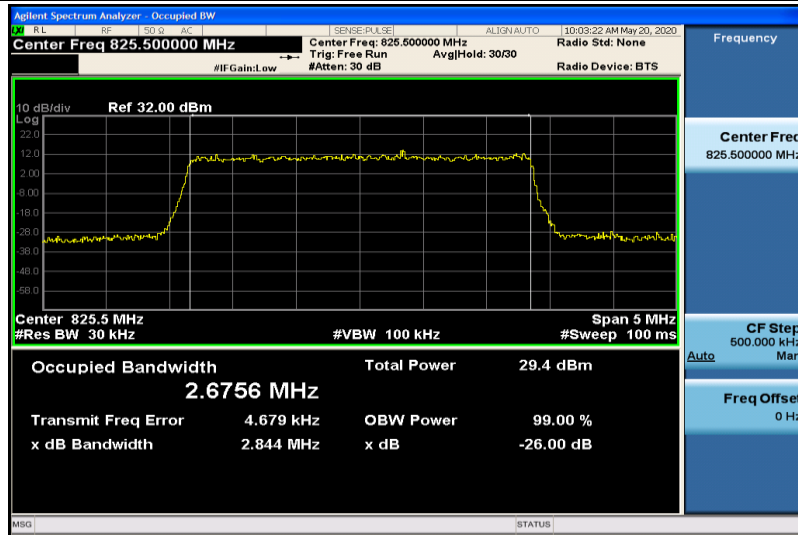

Band5-1.4MHz-16QAM-20643-6RB#0-1.0802

Band5-3MHz-QPSK-20415-15RB#0-2.6756