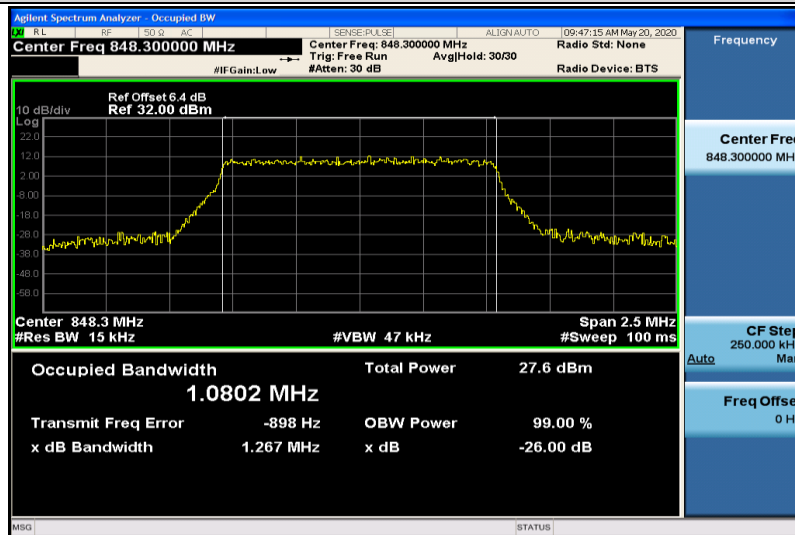

Band5-1.4MHz-16QAM-20525-6RB#0-1.0781

Band5-1.4MHz-16QAM-20643-6RB#0-1.0802