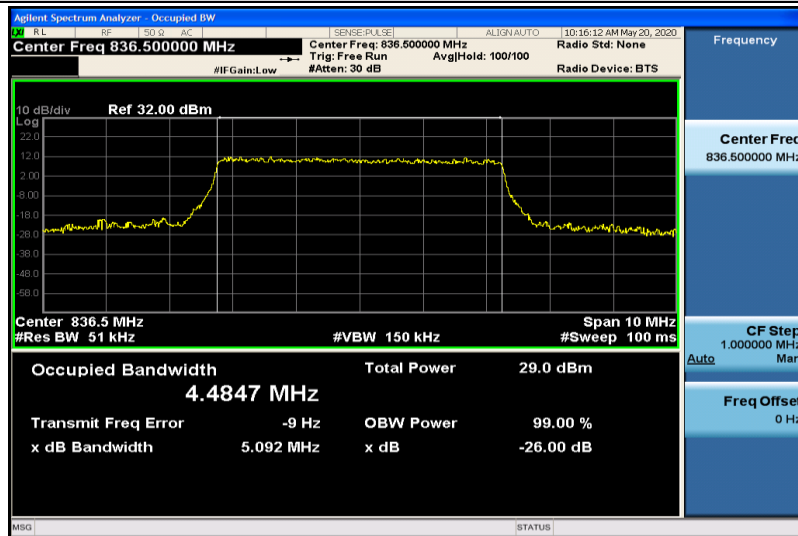

Band5-5MHz-16QAM-20425-25RB#0-4.4780

Band5-5MHz-16QAM-20525-25RB#0-4.4847