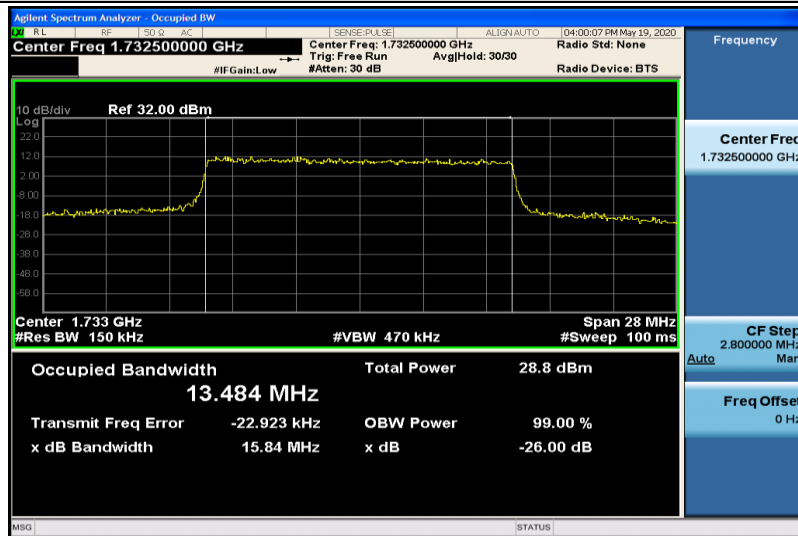

Band4-15MHz-16QAM-20025-75RB#0-13.425

Band4-15MHz-16QAM-20175-75RB#0-13.484