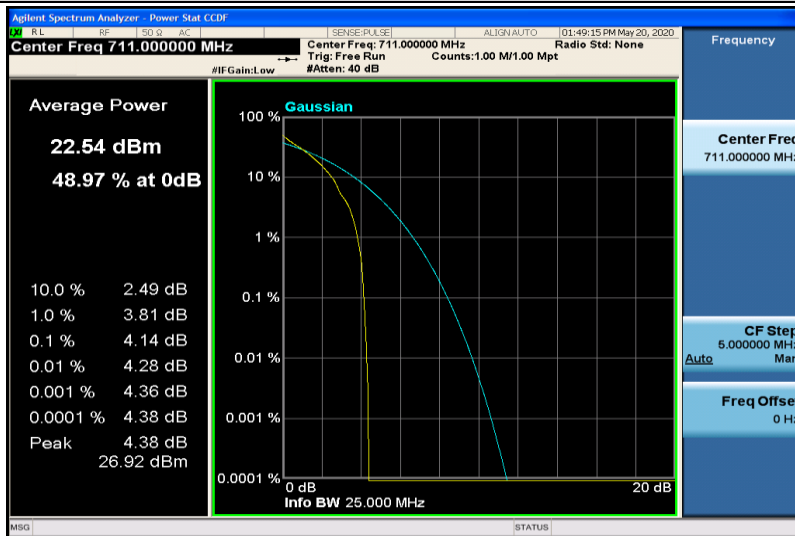

Band17-5MHz-16QAM-23825-1RB#0

Band17-5MHz-16QAM-23825-25RB#0

Band17-10MHz-QPSK-23780-1RB#0

Band17-10MHz-QPSK-23780-50RB#0

Band17-10MHz-QPSK-23790-1RB#0

Band17-10MHz-QPSK-23790-50RB#0

Band17-10MHz-QPSK-23800-1RB#0