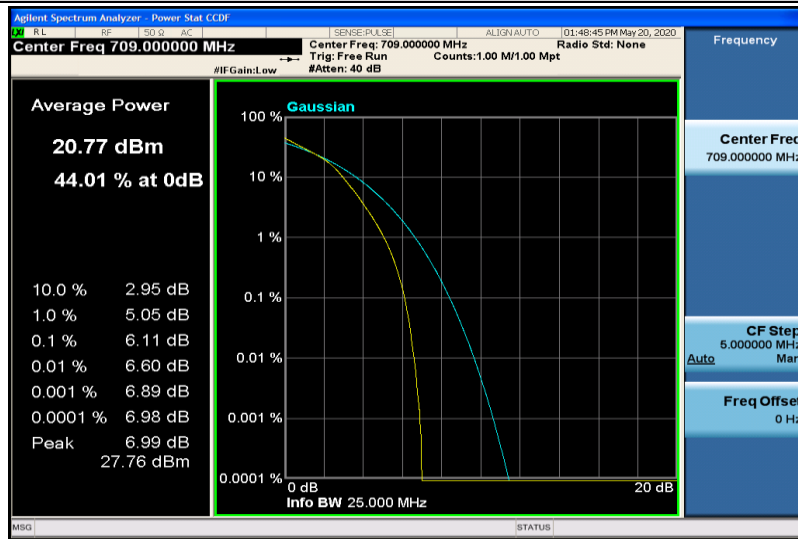

Band17-10MHz-16QAM-23780-50RB#0