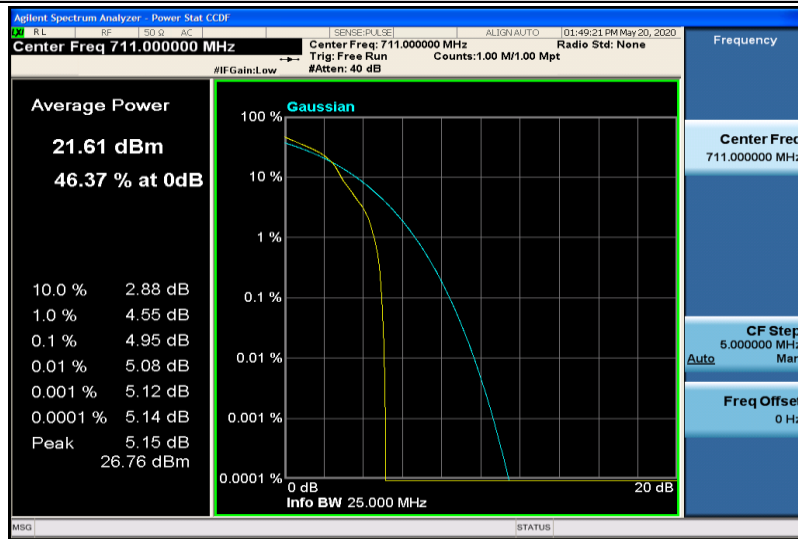

Band17-10MHz-QPSK-23800-50RB#0

Band17-10MHz-16QAM-23780-1RB#0

Band17-10MHz-16QAM-23780-50RB#0

Band17-10MHz-16QAM-23790-1RB#0

Band17-10MHz-16QAM-23790-50RB#0

Band17-10MHz-16QAM-23800-1RB#0

Band17-10MHz-16QAM-23800-50RB#0