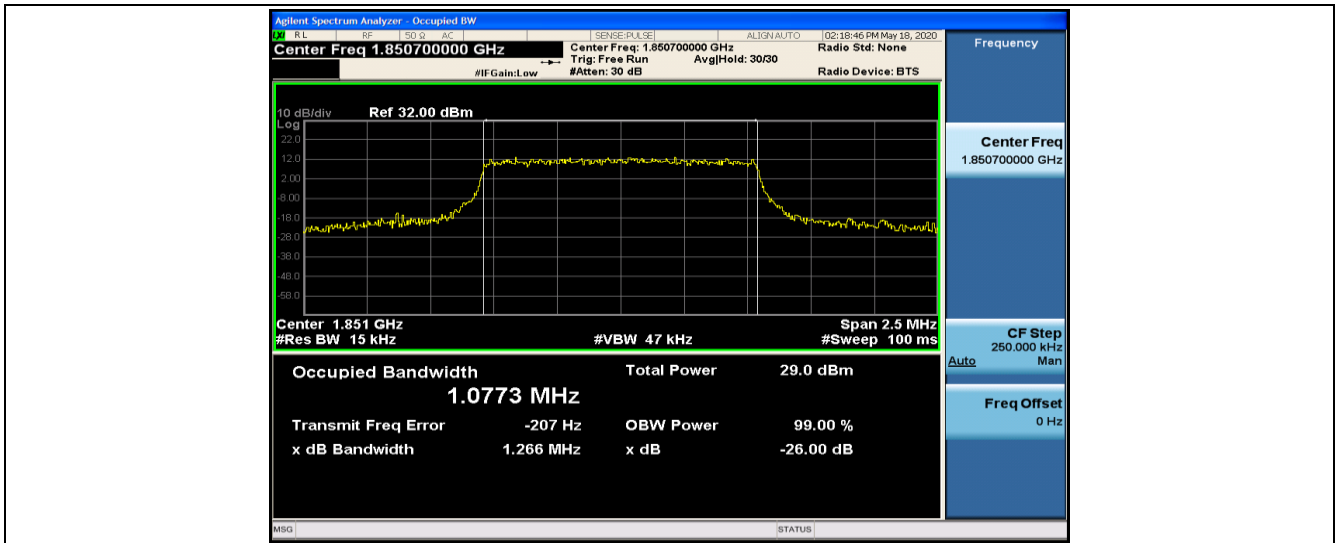

Test Graphs

Band2-1.4MHz-QPSK-18607-6RB#0-1.0773