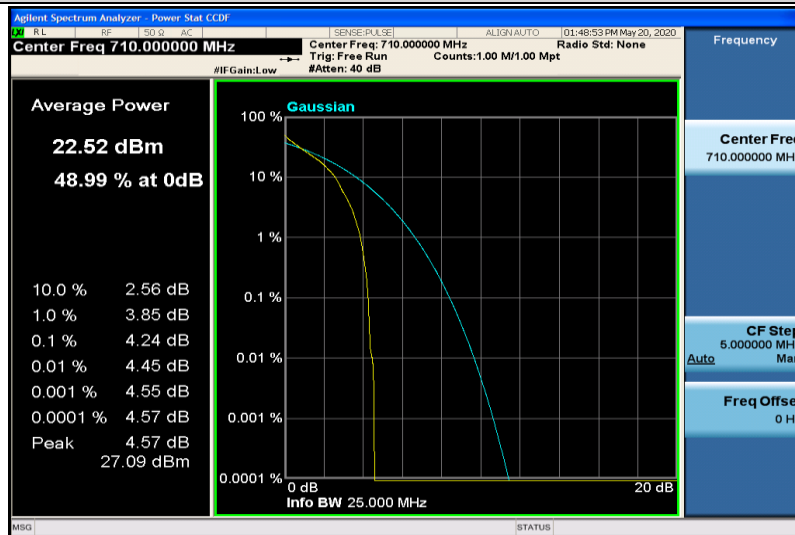

Band17-5MHz-16QAM-23825-1RB#0

Band17-5MHz-16QAM-23825-25RB#0

Band17-10MHz-QPSK-23780-1RB#0

Band17-10MHz-QPSK-23780-50RB#0

Band17-10MHz-QPSK-23790-1RB#0

Band17-10MHz-QPSK-23790-50RB#0

Band17-10MHz-QPSK-23800-1RB#0