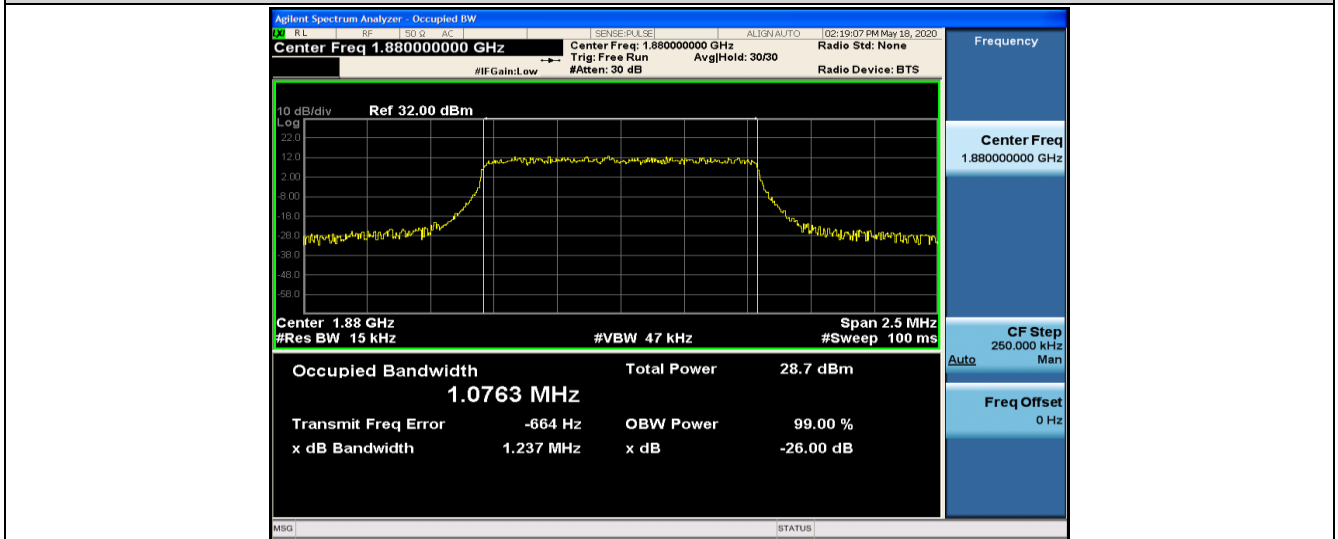

Band2-1.4MHz-QPSK-18900-6RB#0-1.0763