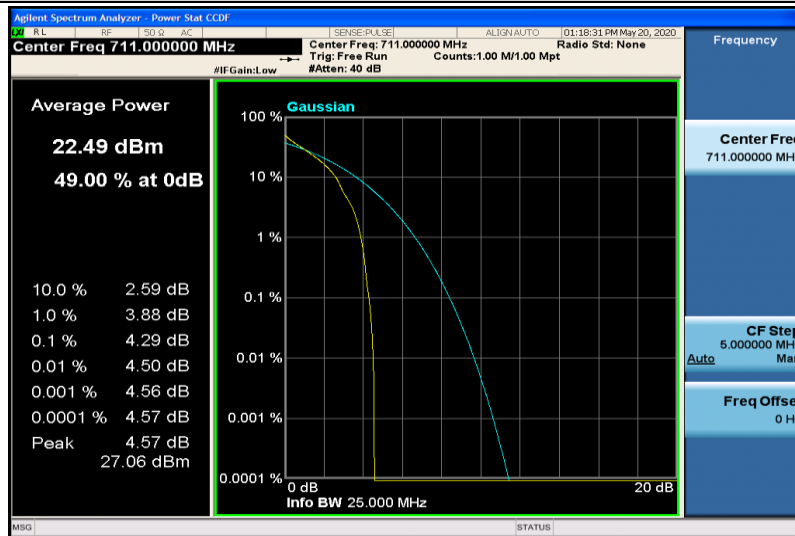

Band12-10MHz-QPSK-23130-1RB#0