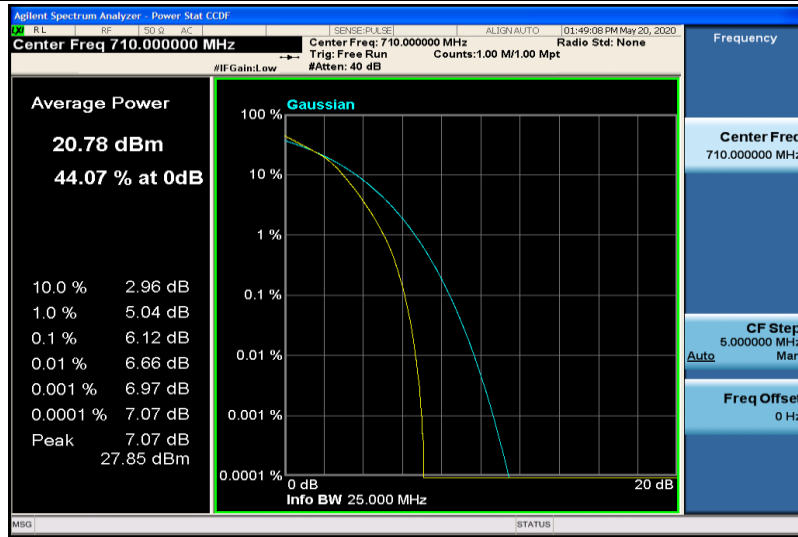

Band17-10MHz-QPSK-23800-50RB#0

Band17-10MHz-16QAM-23780-1RB#0

Band17-10MHz-16QAM-23780-50RB#0

Band17-10MHz-16QAM-23790-1RB#0

Band17-10MHz-16QAM-23790-50RB#0

Band17-10MHz-16QAM-23800-1RB#0

Band17-10MHz-16QAM-23800-50RB#0