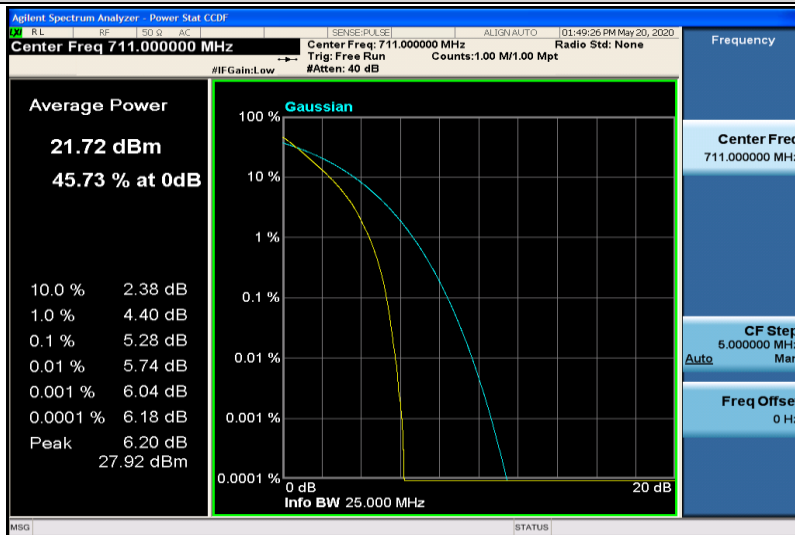

Band17-5MHz-16QAM-23825-1RB#0

Band17-5MHz-16QAM-23825-25RB#0

Band17-10MHz-QPSK-23780-1RB#0

Band17-10MHz-QPSK-23780-50RB#0

Band17-10MHz-QPSK-23790-1RB#0

Band17-10MHz-QPSK-23790-50RB#0

Band17-10MHz-QPSK-23800-1RB#0