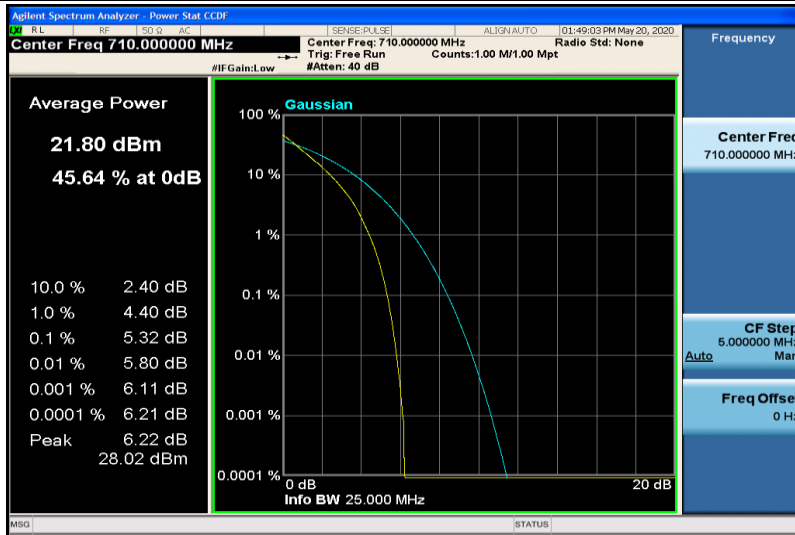

Band17-5MHz-16QAM-23825-1RB#0

Band17-5MHz-16QAM-23825-25RB#0

Band17-10MHz-QPSK-23780-1RB#0

Band17-10MHz-QPSK-23780-50RB#0

Band17-10MHz-QPSK-23790-1RB#0

Band17-10MHz-QPSK-23790-50RB#0

Band17-10MHz-QPSK-23800-1RB#0