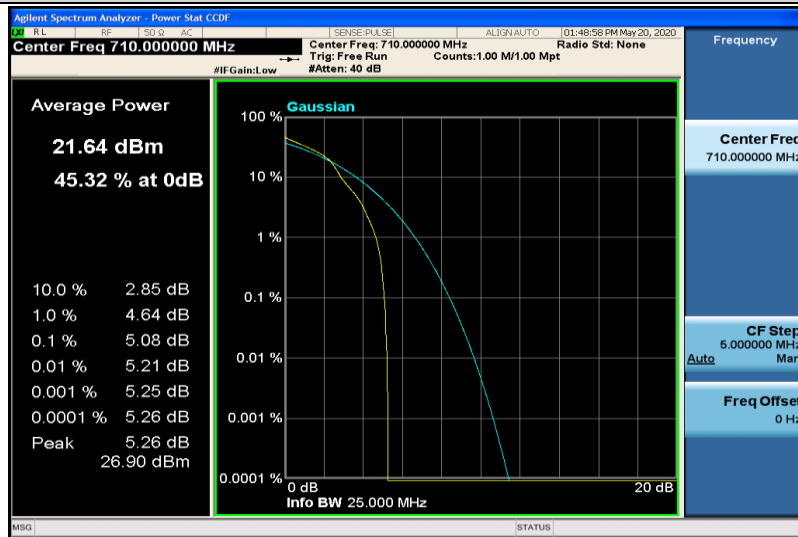

Band17-10MHz-16QAM-23790-1RB#0