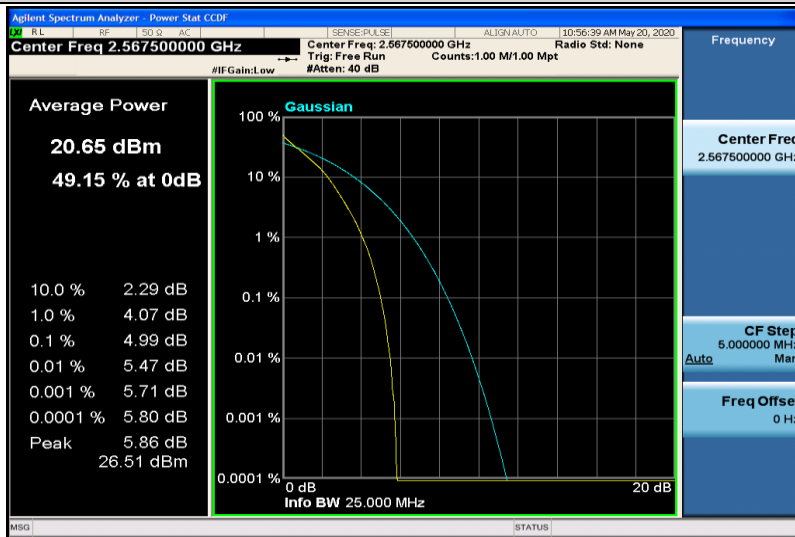

Band5-10MHz-16QAM-20525-50RB#0

Band5-10MHz-16QAM-20600-1RB#0

Band5-10MHz-16QAM-20600-50RB#0

Band7-5MHz-QPSK-20775-1RB#0

Band7-5MHz-QPSK-20775-25RB#0

Band7-5MHz-QPSK-21100-1RB#0

Band7-5MHz-QPSK-21100-25RB#0

Band7-5MHz-QPSK-21425-1RB#0