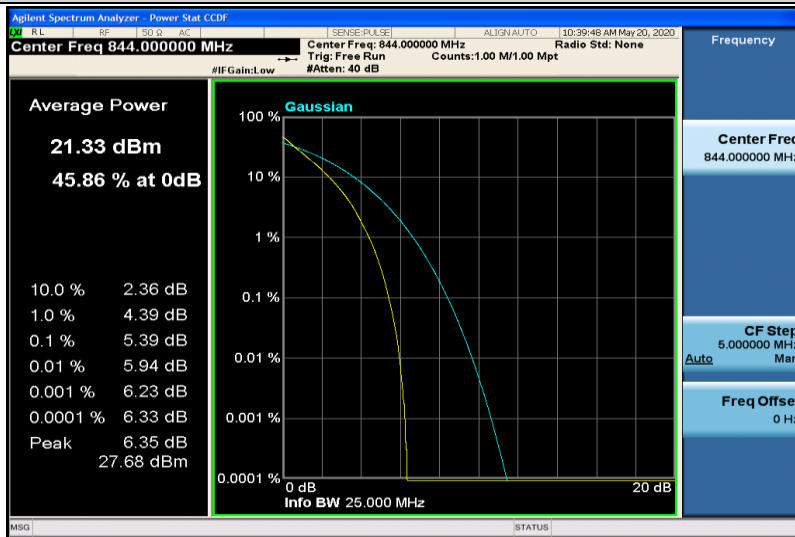

Band5-10MHz-QPSK-20600-1RB#0

Band5-10MHz-QPSK-20600-50RB#0