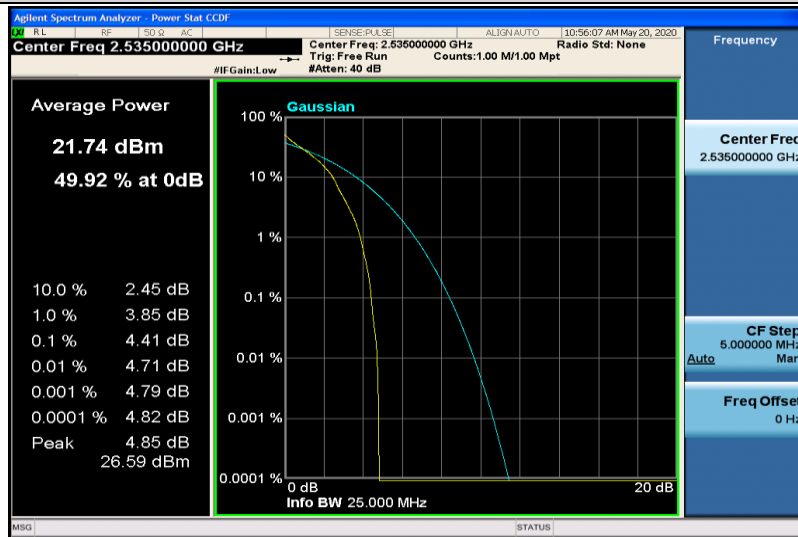

Band5-10MHz-16QAM-20525-50RB#0

Band5-10MHz-16QAM-20600-1RB#0

Band5-10MHz-16QAM-20600-50RB#0

Band7-5MHz-QPSK-20775-1RB#0

Band7-5MHz-QPSK-20775-25RB#0

Band7-5MHz-QPSK-21100-1RB#0

Band7-5MHz-QPSK-21100-25RB#0

Band7-5MHz-QPSK-21425-1RB#0