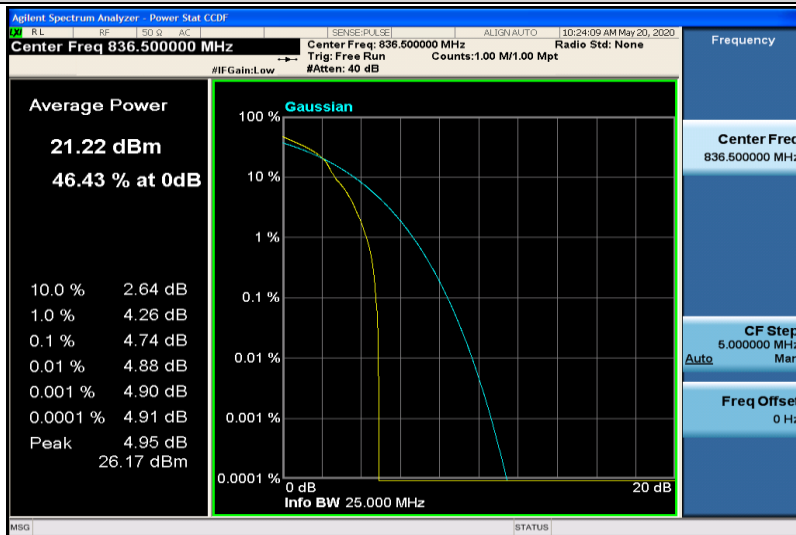

Band5-5MHz-16QAM-20425-25RB#0

Band5-5MHz-16QAM-20525-1RB#0