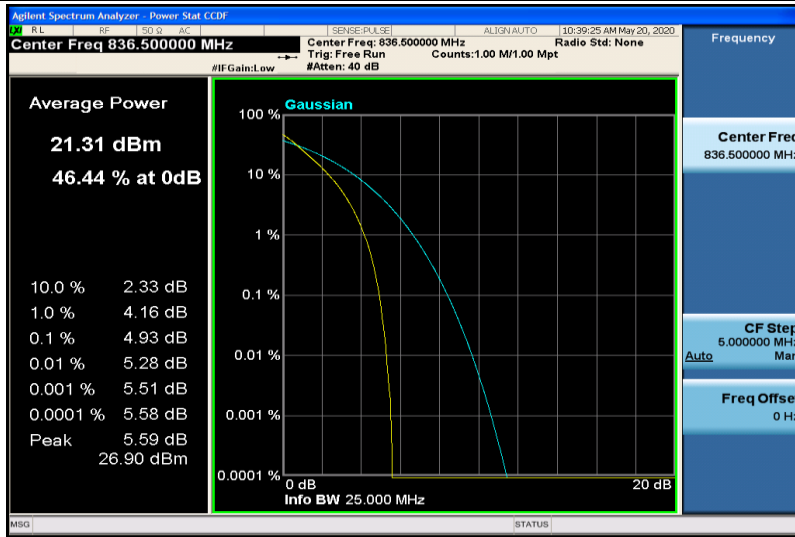

Band5-10MHz-QPSK-20525-1RB#0

Band5-10MHz-QPSK-20525-50RB#0