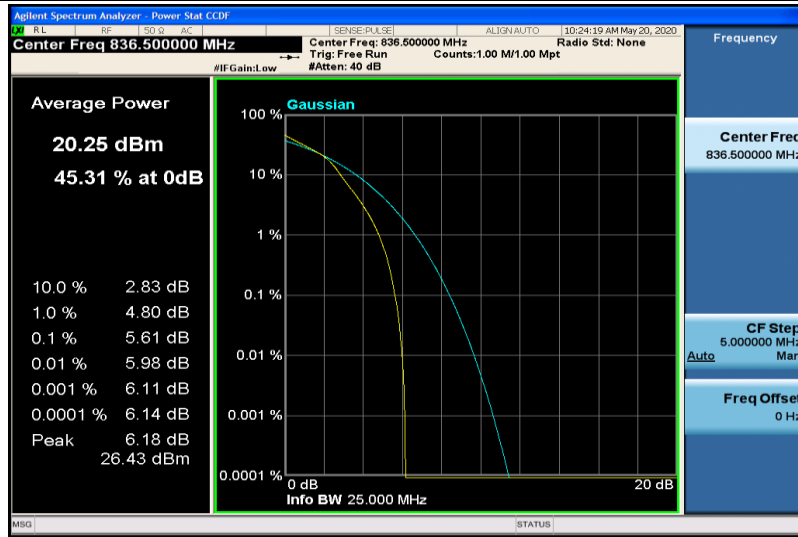

Band5-5MHz-16QAM-20525-1RB#0

Band5-5MHz-16QAM-20525-25RB#0