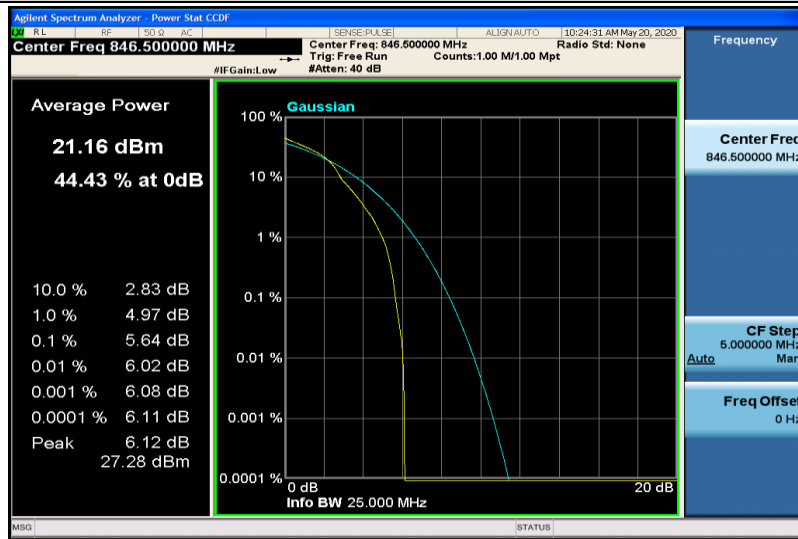

Band5-5MHz-16QAM-20525-25RB#0

Band5-5MHz-16QAM-20625-1RB#0