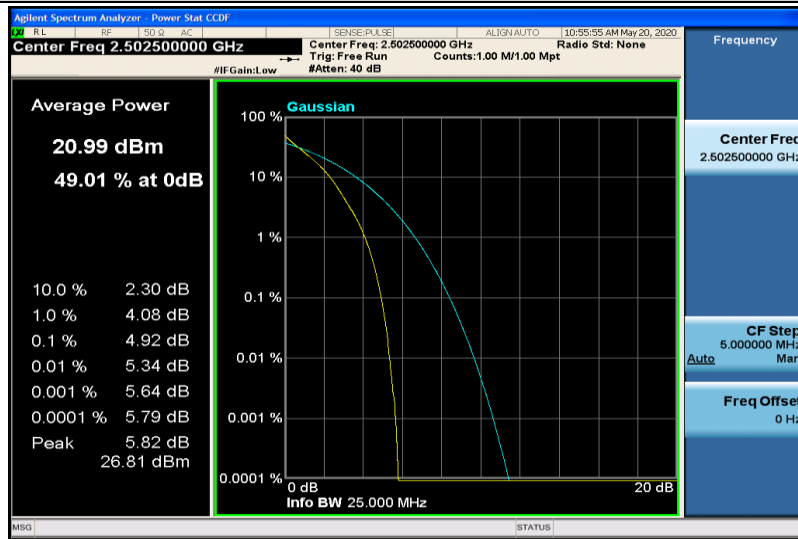

Band5-10MHz-16QAM-20525-50RB#0

Band5-10MHz-16QAM-20600-1RB#0

Band5-10MHz-16QAM-20600-50RB#0

Band7-5MHz-QPSK-20775-1RB#0

Band7-5MHz-QPSK-20775-25RB#0

Band7-5MHz-QPSK-21100-1RB#0

Band7-5MHz-QPSK-21100-25RB#0

Band7-5MHz-QPSK-21425-1RB#0