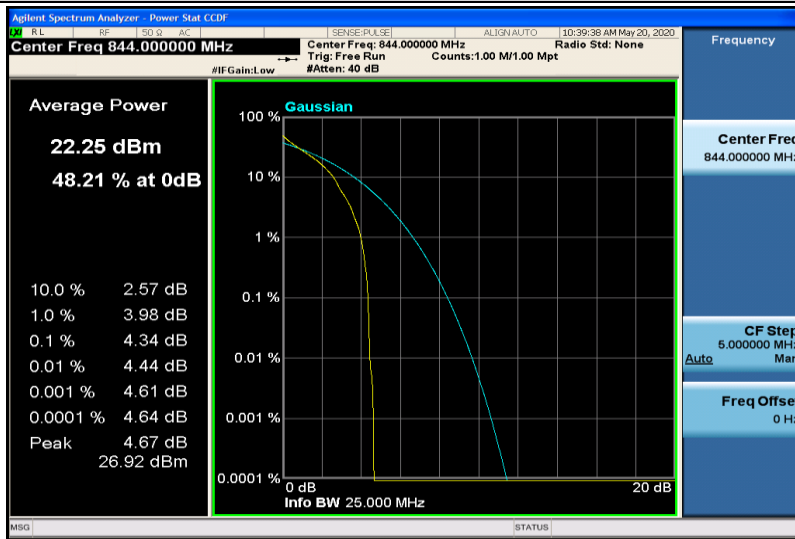

Band5-10MHz-QPSK-20525-50RB#0

Band5-10MHz-QPSK-20600-1RB#0