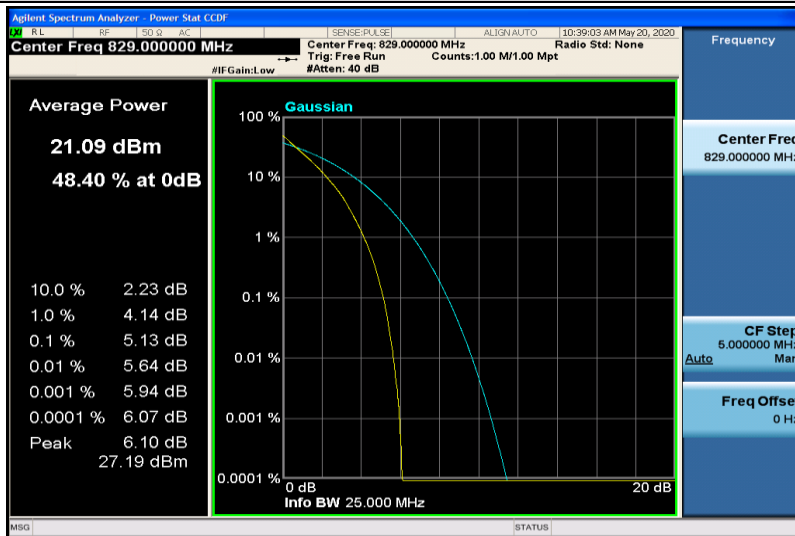

Band5-5MHz-16QAM-20425-25RB#0

Band5-5MHz-16QAM-20525-1RB#0

Band5-5MHz-16QAM-20525-25RB#0

Band5-5MHz-16QAM-20625-1RB#0

Band5-5MHz-16QAM-20625-25RB#0

Band5-10MHz-QPSK-20450-1RB#0

Band5-10MHz-QPSK-20450-50RB#0