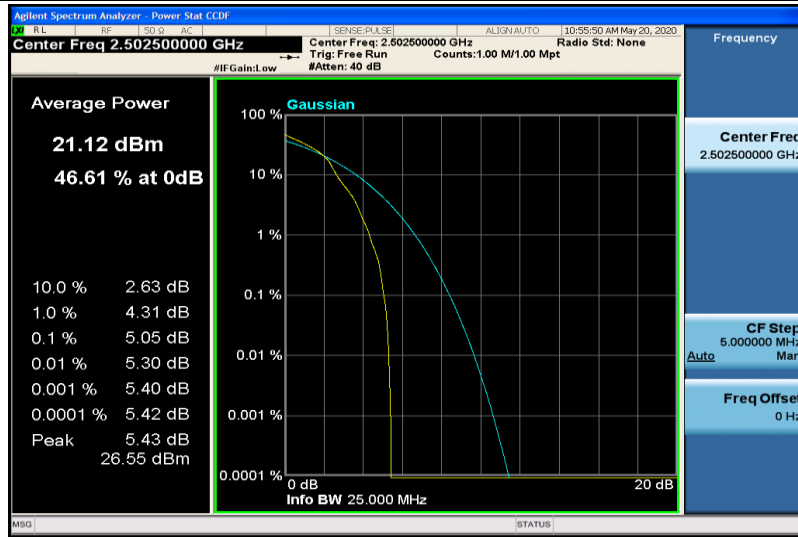

Band7-5MHz-QPSK-21425-25RB#0

Band7-5MHz-16QAM-20775-1RB#0