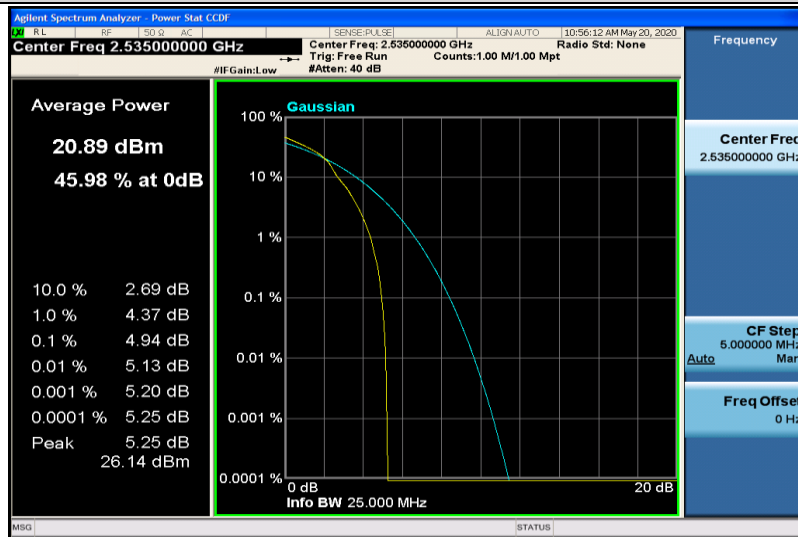

Band7-5MHz-16QAM-20775-25RB#0

Band7-5MHz-16QAM-21100-1RB#0