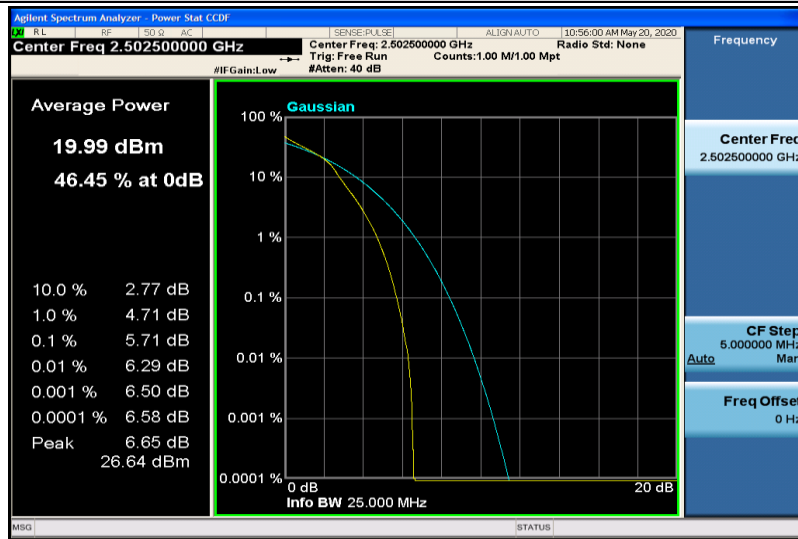

Band7-5MHz-16QAM-20775-1RB#0

Band7-5MHz-16QAM-20775-25RB#0