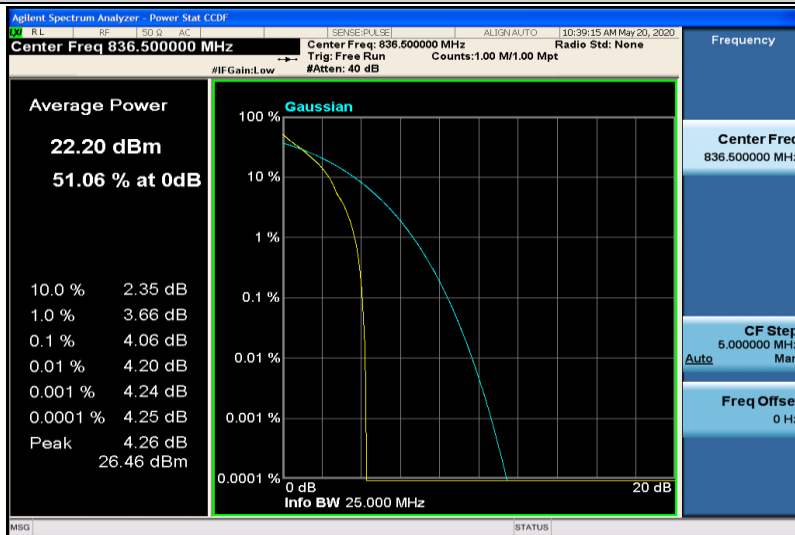

Band5-5MHz-16QAM-20425-25RB#0

Band5-5MHz-16QAM-20525-1RB#0

Band5-5MHz-16QAM-20525-25RB#0

Band5-5MHz-16QAM-20625-1RB#0

Band5-5MHz-16QAM-20625-25RB#0

Band5-10MHz-QPSK-20450-1RB#0

Band5-10MHz-QPSK-20450-50RB#0