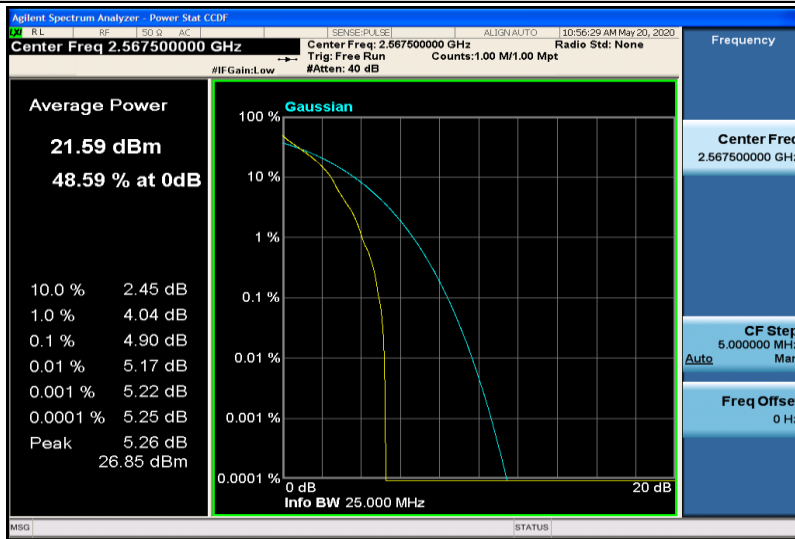

Band5-10MHz-16QAM-20525-50RB#0

Band5-10MHz-16QAM-20600-1RB#0

Band5-10MHz-16QAM-20600-50RB#0

Band7-5MHz-QPSK-20775-1RB#0

Band7-5MHz-QPSK-20775-25RB#0

Band7-5MHz-QPSK-21100-1RB#0

Band7-5MHz-QPSK-21100-25RB#0

Band7-5MHz-QPSK-21425-1RB#0