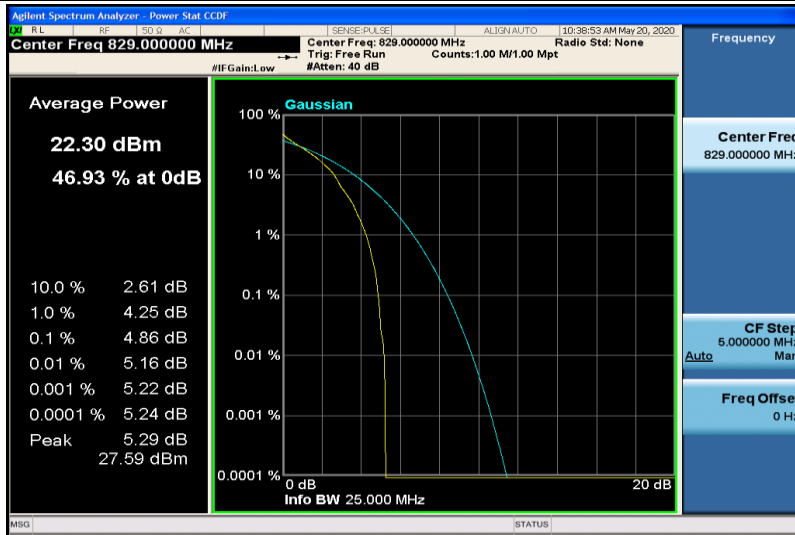

Band5-5MHz-16QAM-20425-25RB#0

Band5-5MHz-16QAM-20525-1RB#0

Band5-5MHz-16QAM-20525-25RB#0

Band5-5MHz-16QAM-20625-1RB#0

Band5-5MHz-16QAM-20625-25RB#0

Band5-10MHz-QPSK-20450-1RB#0

Band5-10MHz-QPSK-20450-50RB#0