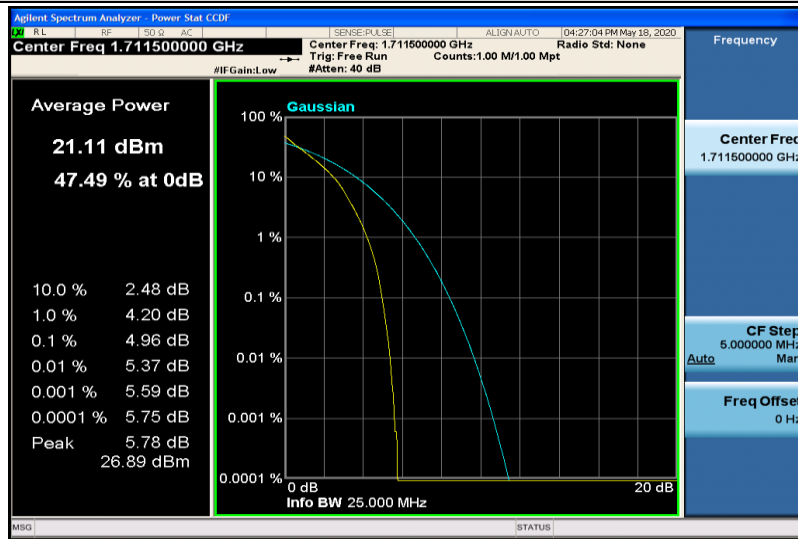

Band4-3MHz-QPSK-19965-1RB#0

Band4-3MHz-QPSK-19965-15RB#0