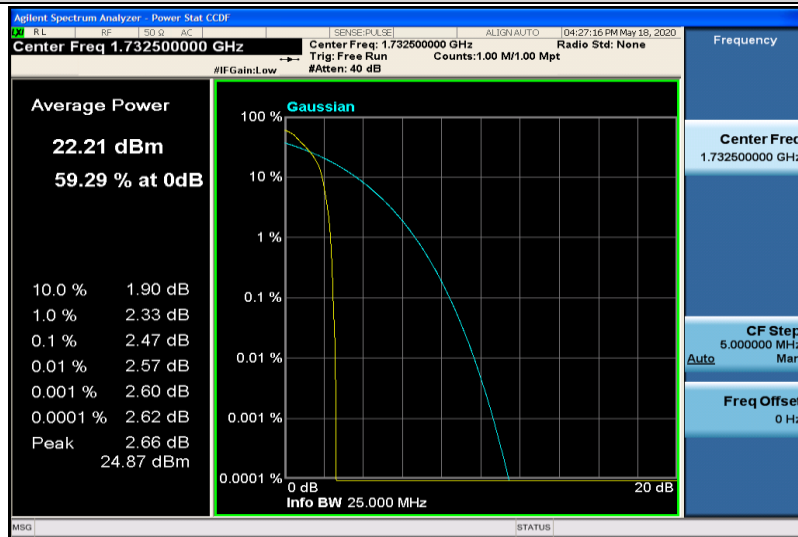

Band4-3MHz-QPSK-19965-15RB#0

Band4-3MHz-QPSK-20175-1RB#0