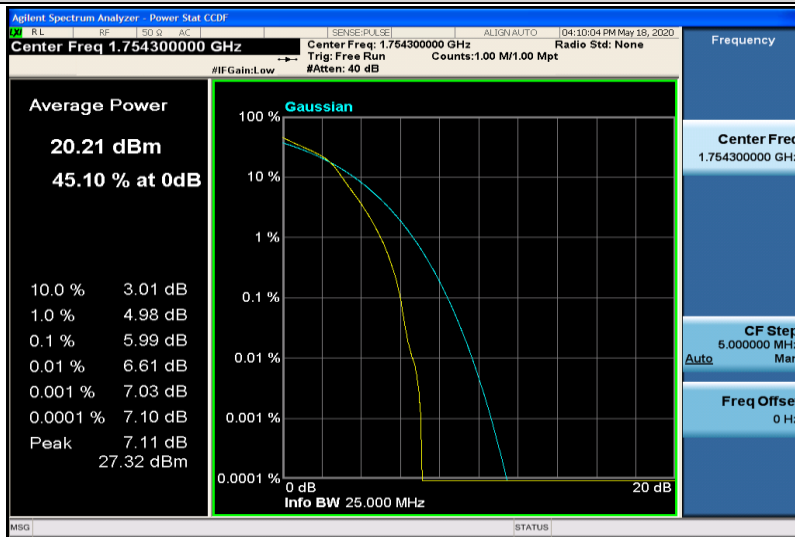

Band4-1.4MHz-QPSK-20393-1RB#0

Band4-1.4MHz-QPSK-20393-6RB#0

Band4-1.4MHz-16QAM-19957-1RB#0

Band4-1.4MHz-16QAM-19957-6RB#0

Band4-1.4MHz-16QAM-20175-1RB#0

Band4-1.4MHz-16QAM-20175-6RB#0

Band4-1.4MHz-16QAM-20393-1RB#0