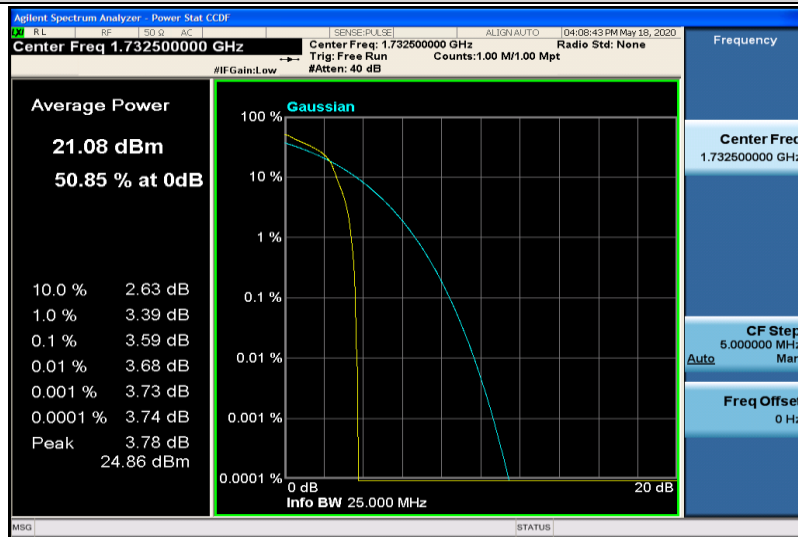

Band4-1.4MHz-QPSK-20393-1RB#0

Band4-1.4MHz-QPSK-20393-6RB#0

Band4-1.4MHz-16QAM-19957-1RB#0

Band4-1.4MHz-16QAM-19957-6RB#0

Band4-1.4MHz-16QAM-20175-1RB#0

Band4-1.4MHz-16QAM-20175-6RB#0

Band4-1.4MHz-16QAM-20393-1RB#0