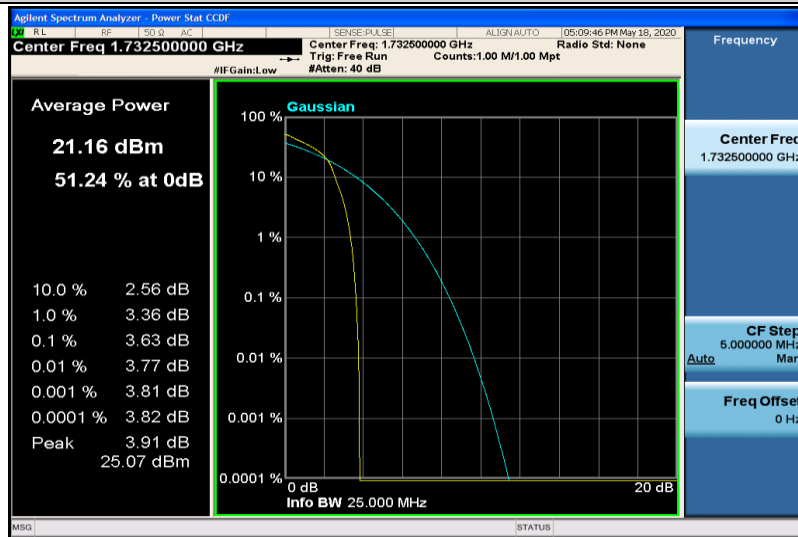

Band4-10MHz-16QAM-20000-50RB#0

Band4-10MHz-16QAM-20175-1RB#0