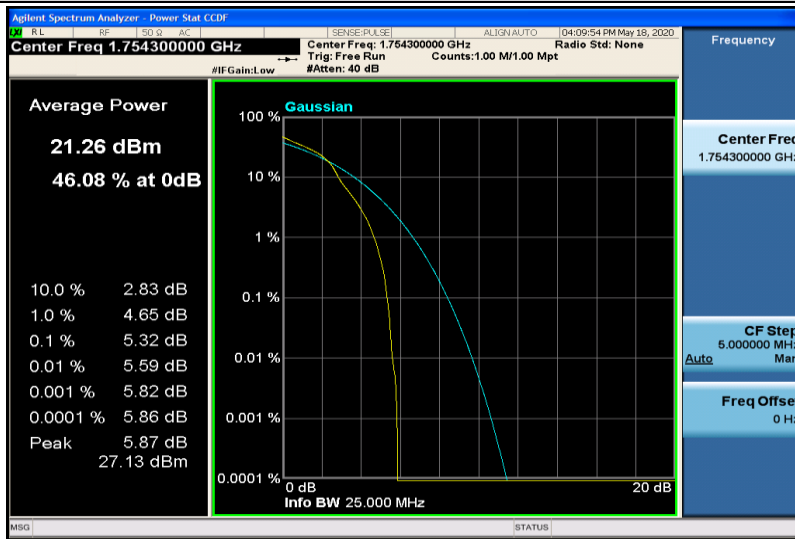

Band4-1.4MHz-QPSK-20393-1RB#0

Band4-1.4MHz-QPSK-20393-6RB#0

Band4-1.4MHz-16QAM-19957-1RB#0

Band4-1.4MHz-16QAM-19957-6RB#0

Band4-1.4MHz-16QAM-20175-1RB#0

Band4-1.4MHz-16QAM-20175-6RB#0

Band4-1.4MHz-16QAM-20393-1RB#0