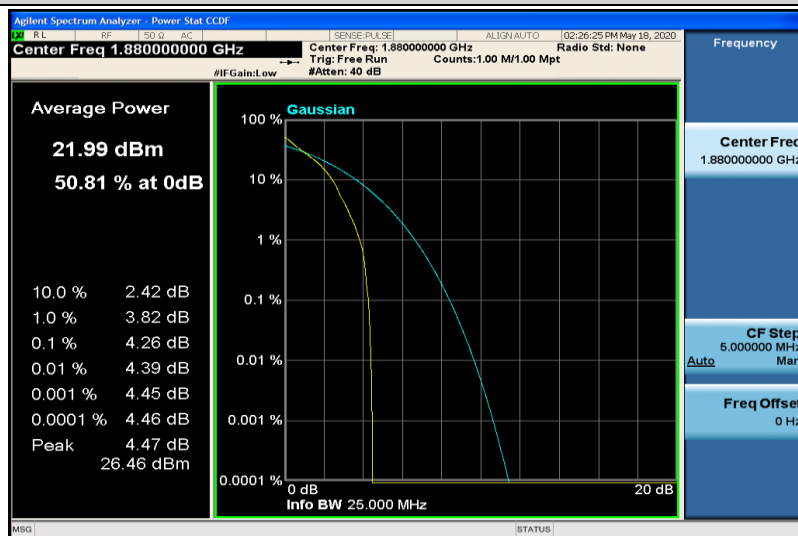

Band2-1.4MHz-QPSK-18900-1RB#0