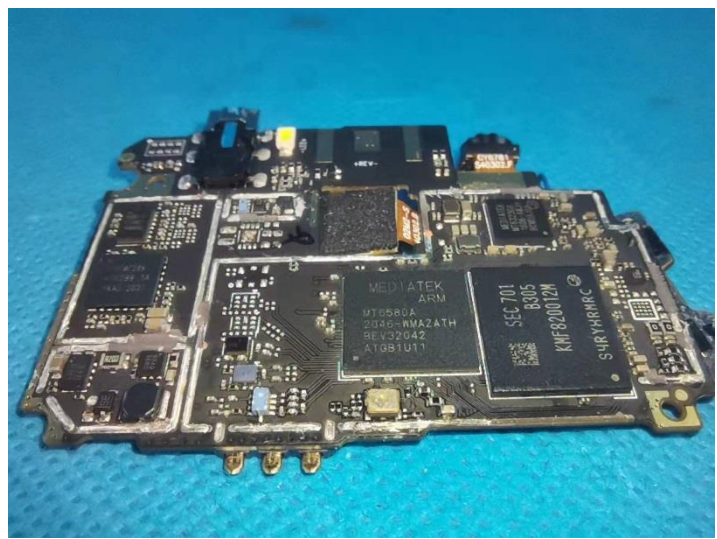

Internal photos of the EUT

- Can only use the appointed charger
- Don't disconnect or placed in fire
- Shouldn't be got in touch with by the metaleare or short circuit electrode
- Avoid readjusting oneself to a certain extent being put in hot shot (Exceed 60 degrees cent) or corrode environment

CORN X4 Voltage:3.7V

Capacity:1500mAh

3.7 V Li-ion BATTERY 5.55Wh

3.7 V Li-ion BATERIA 5.55Wh