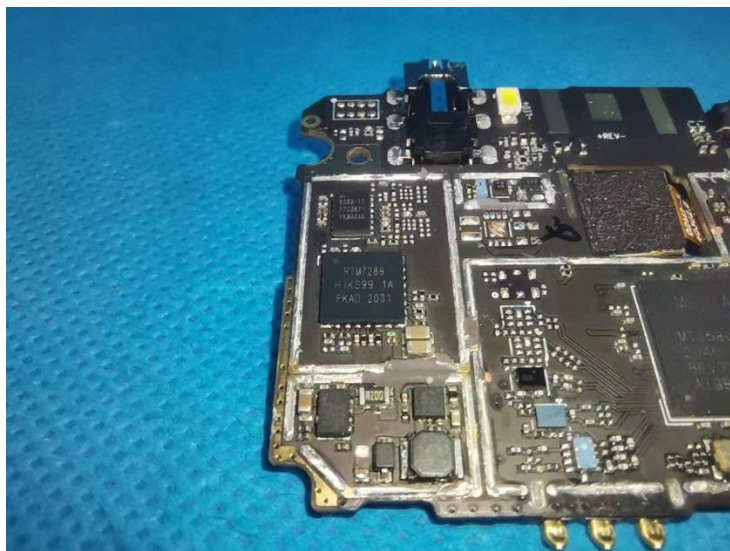

Internal photos of the EUT

- Can only use the appointed charger
- Don't disconnect or placed in fire
- Shouldn't be got in touch with by the metaleare or short circuit electrode
- Avoid readjusting oneself to a certain extent being put in hot shot (Exceed 60 degrees cent) or corrode environment

CORN X4 Voltage:3.7V

Capacity:1500mAh

3.7 V Li-ion BATTERY 5.55Wh

3.7 V Li-ion BATERIA 5.55Wh