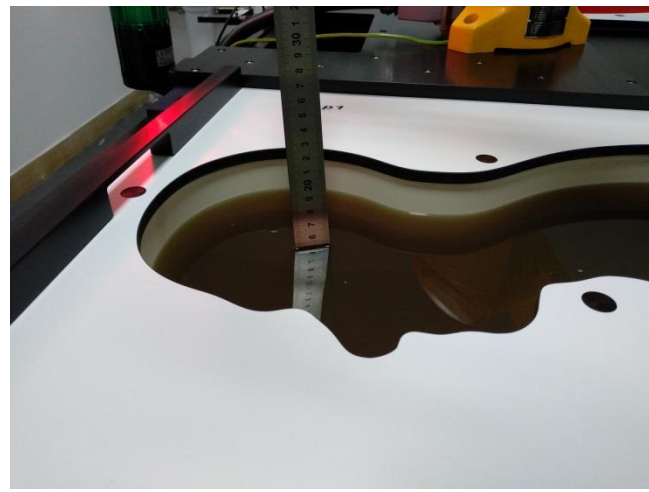

### 17. TestSetup Photos

Liquid depth in the Head phantom

Liquid depth in the Body phantom

Left Head Touch

Right Head Touch

Left Head Tilt (15°)

Right Head Tilt (15°)

Body-worn Front (10mm)

Body-worn Rear (10mm)

Front (10mm)

Rear (10mm)

Top Side (10mm)

Bottom Side (10mm)

Left Side (10mm)