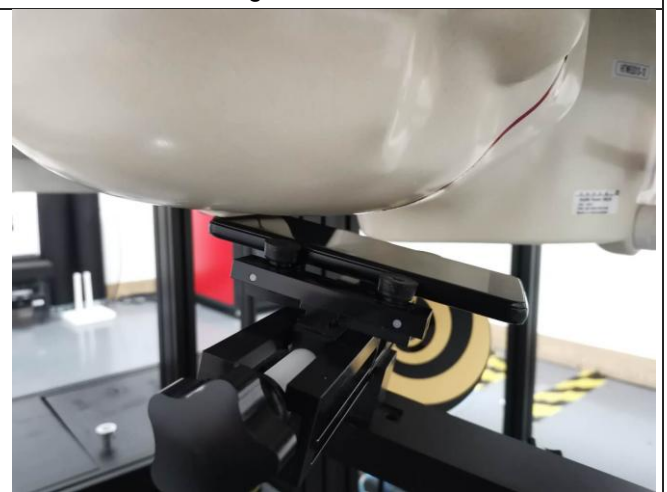

### 17. TestSetup Photos

Liquid depth in the Head phantom

Liquid depth in the Body phantom

Left Head Touch

Right Head Touch

Left Head Tilt (15°)

Right Head Tilt (15°)

Body-worn Front (10mm)

Body-worn Rear (10mm)

Front (10mm)

Rear (10mm)

Top Side (10mm)

Bottom Side (10mm)

Left Side (10mm)