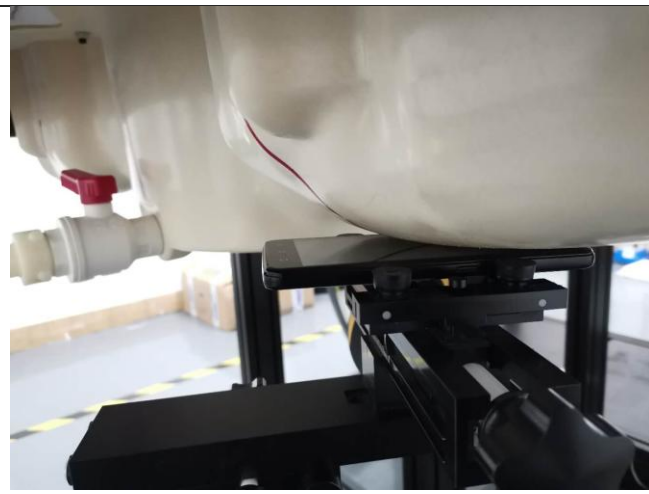

### 17. TestSetup Photos

Liquid depth in the Head phantom

Liquid depth in the Body phantom

Left Head Touch

Right Head Touch

Left Head Tilt (15°)

Right Head Tilt (15°)

Body-worn Front (10mm)

Body-worn Rear (10mm)

Front (10mm)

Rear (10mm)

Top Side (10mm)

Bottom Side (10mm)

Left Side (10mm)