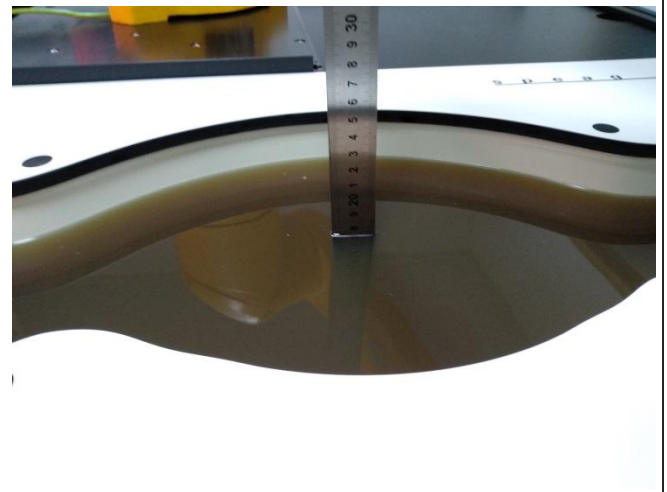

### 17. TestSetup Photos

Liquid depth in the Head phantom

Liquid depth in the Body phantom

Left Head Touch

Right Head Touch

Left Head Tilt (15°)

Right Head Tilt (15°)

Body-worn Front (10mm)

Body-worn Rear (10mm)

Front (10mm)

Rear (10mm)

Top Side (10mm)

Bottom Side (10mm)

Left Side (10mm)