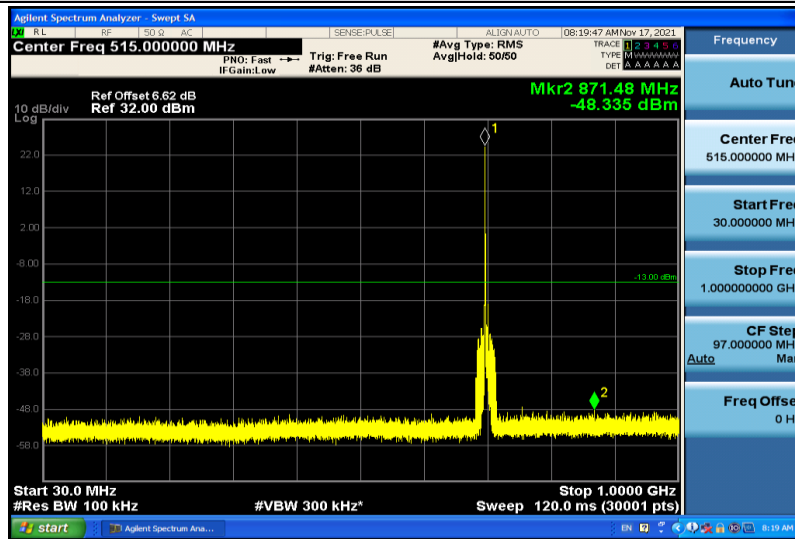

Band17-5MHz-QPSK-23825-1RB#0-1000~26000MHz

Band17-5MHz-16QAM-23755-1RB#0-30~1000MHz