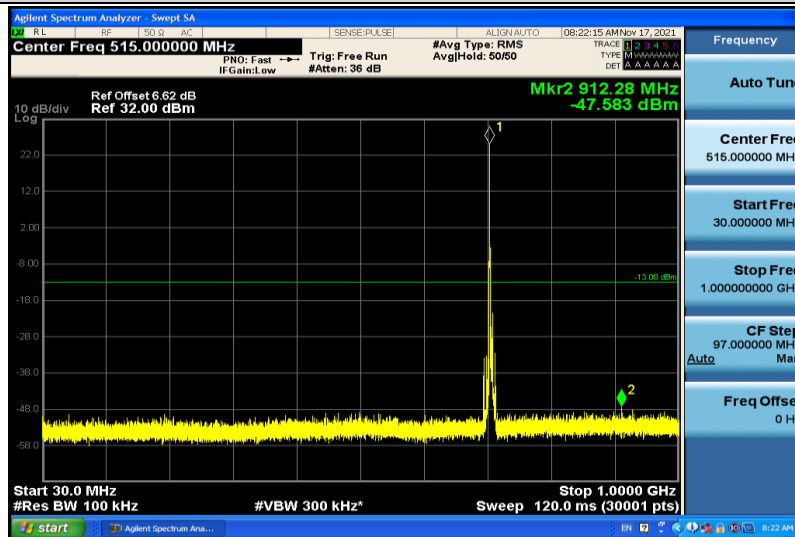

Band17-5MHz-QPSK-23825-1RB#0-1000~26000MHz

Band17-5MHz-16QAM-23755-1RB#0-30~1000MHz

Band17-5MHz-16QAM-23755-1RB#0-1000~26000MHz

Band17-5MHz-16QAM-23790-1RB#0-30~1000MHz

Band17-5MHz-16QAM-23790-1RB#0-1000~26000MHz