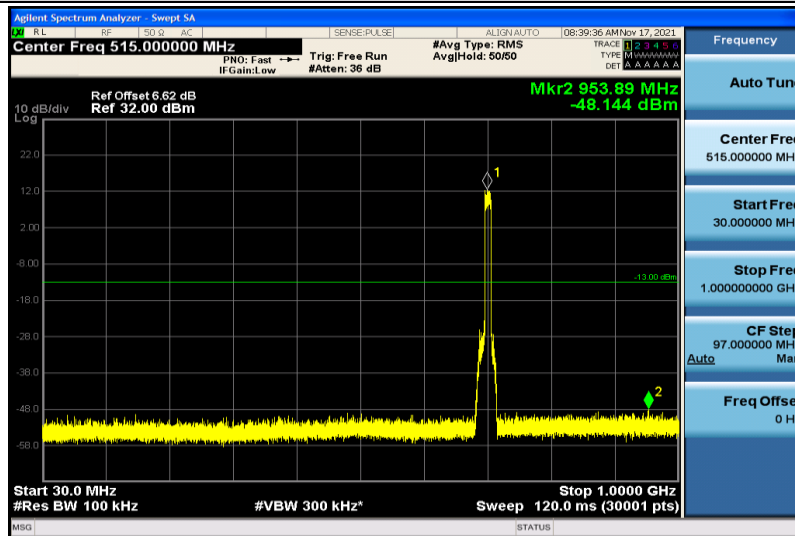

Band17-5MHz-16QAM-23825-1RB#0-1000~26000MHz

Band17-10MHz-QPSK-23780-1RB#0-30~1000MHz