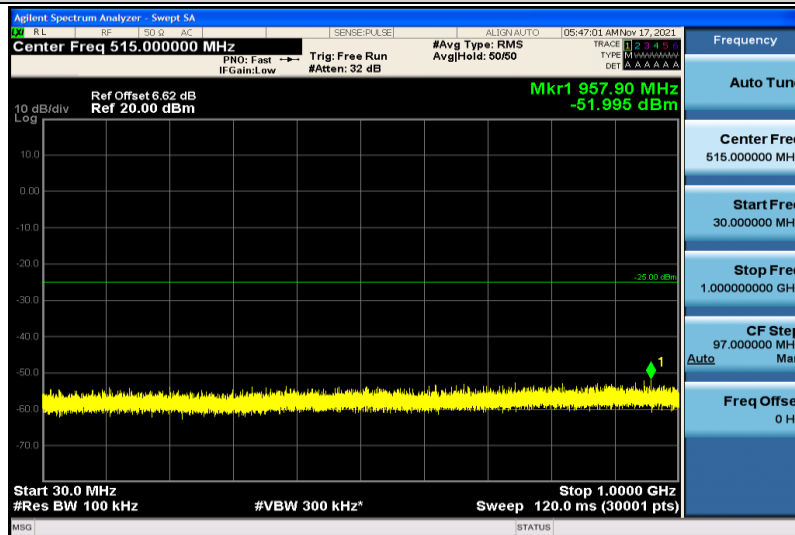

Band7-15MHz-16QAM-21100-1RB#0-1000~26000MHz

Band7-15MHz-16QAM-21375-1RB#0-30~1000MHz