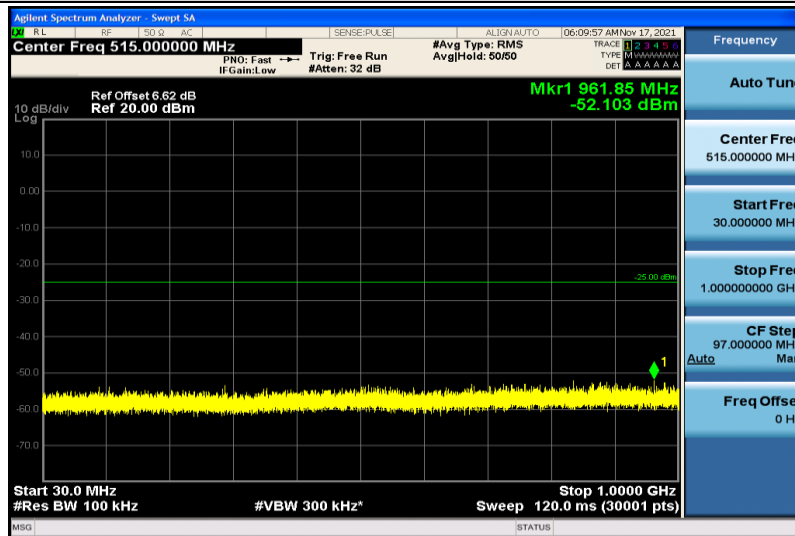

Band7-15MHz-16QAM-20825-1RB#0-1000~26000MHz

Band7-15MHz-16QAM-21100-1RB#0-30~1000MHz

Band7-15MHz-16QAM-21100-1RB#0-1000~26000MHz

Band7-15MHz-16QAM-21375-1RB#0-30~1000MHz

Band7-15MHz-16QAM-21375-1RB#0-1000~26000MHz