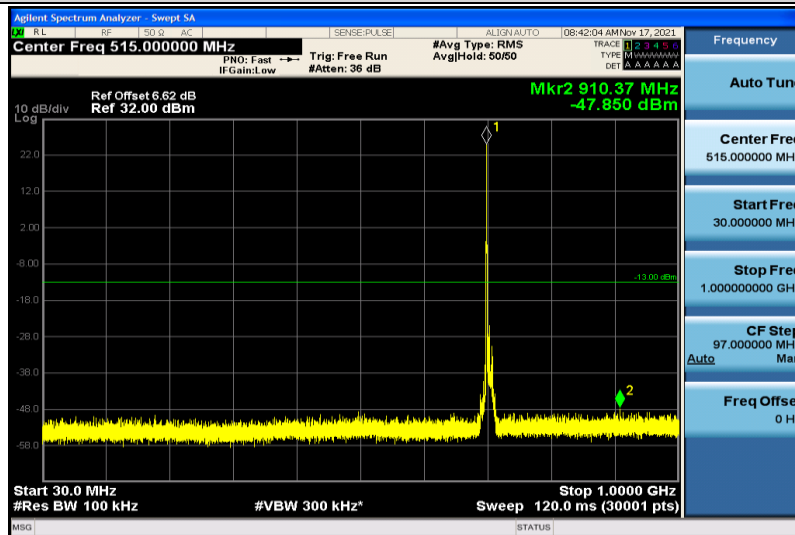

Band17-10MHz-QPSK-23790-1RB#0-1000~26000MHz

Band17-10MHz-QPSK-23800-1RB#0-30~1000MHz