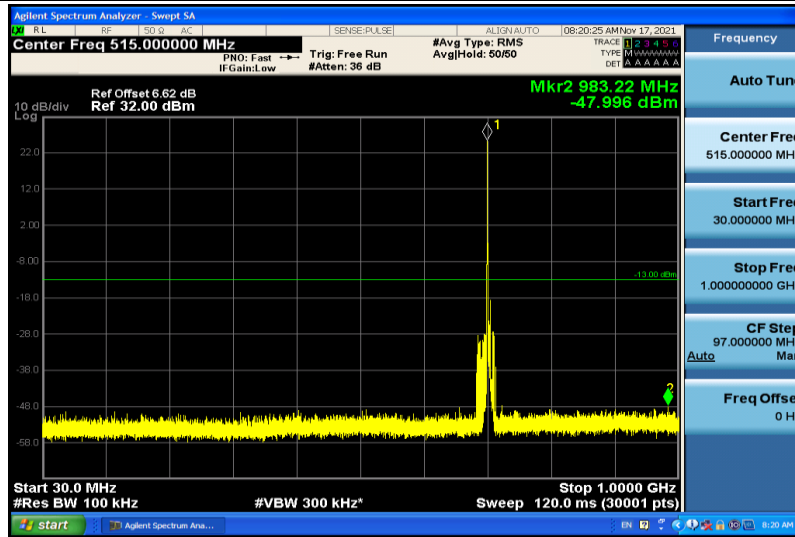

Band17-5MHz-QPSK-23755-1RB#0-1000~26000MHz

Band17-5MHz-QPSK-23790-1RB#0-30~1000MHz