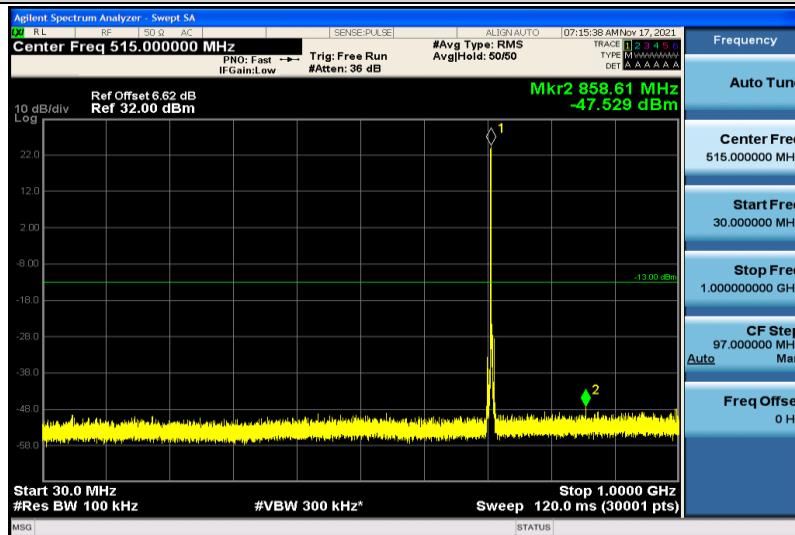

Band12-3MHz-QPSK-23095-1RB#0-1000~26000MHz

Band12-3MHz-QPSK-23165-1RB#0-30~1000MHz