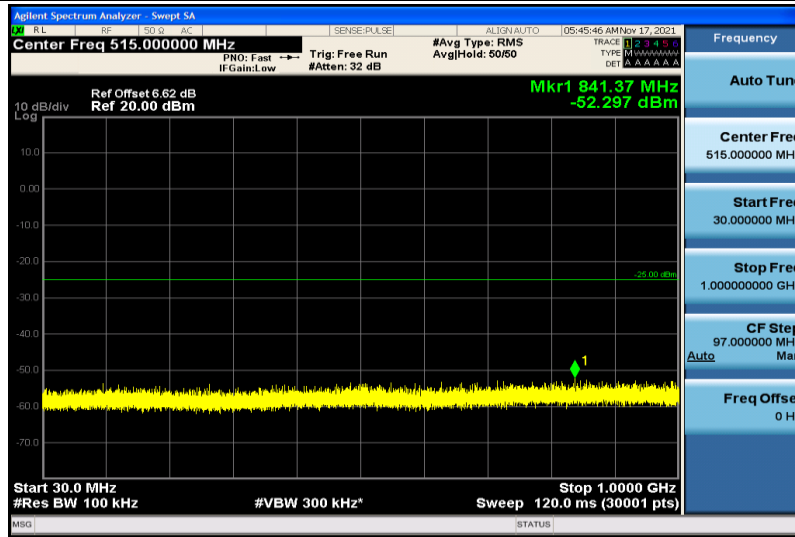

Band7-15MHz-16QAM-20825-1RB#0-1000~26000MHz

Band7-15MHz-16QAM-21100-1RB#0-30~1000MHz