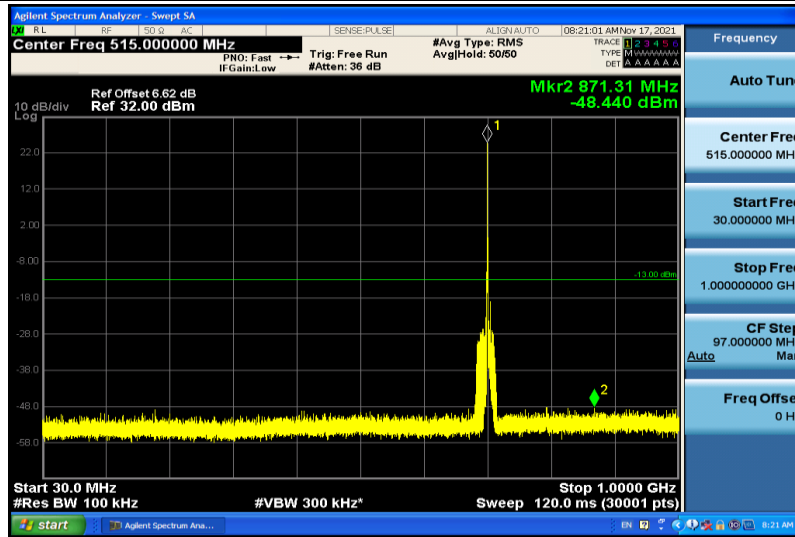

Band17-5MHz-16QAM-23755-1RB#0-1000~26000MHz

Band17-5MHz-16QAM-23790-1RB#0-30~1000MHz