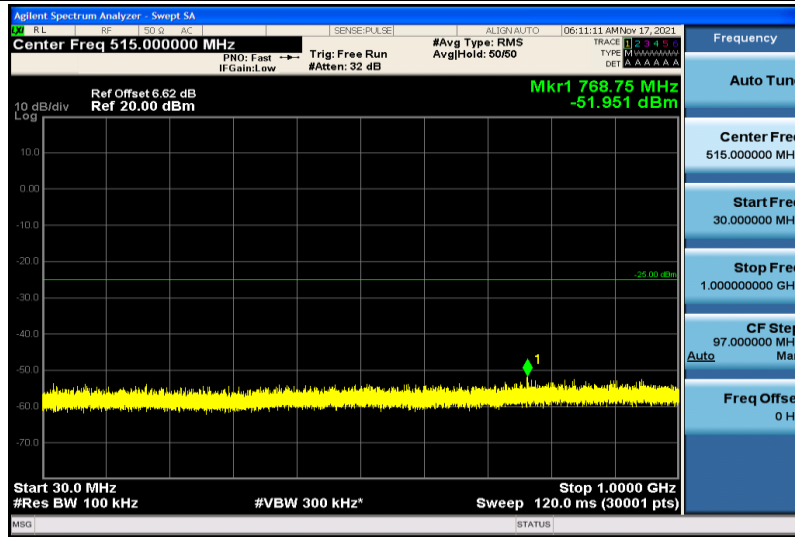

Band7-20MHz-QPSK-20850-1RB#0-1000~26000MHz

Band7-20MHz-QPSK-21100-1RB#0-30~1000MHz