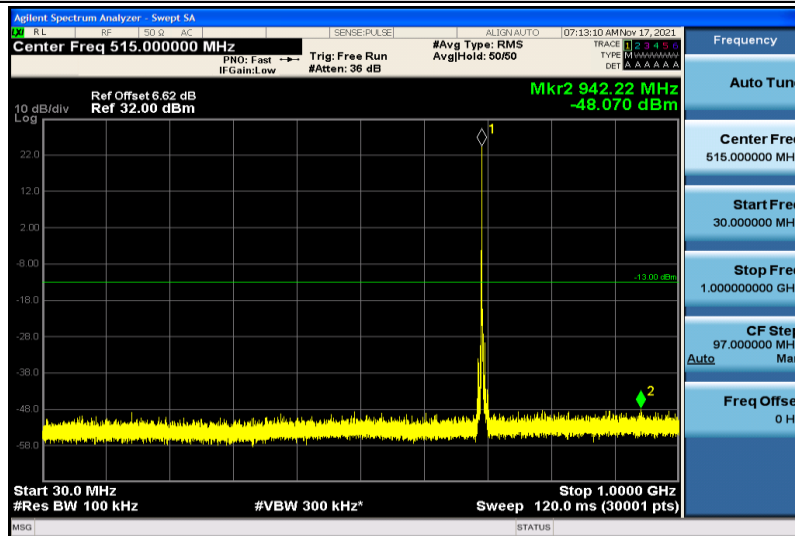

Band12-1.4MHz-16QAM-23095-1RB#0-30~1000MHz

Band12-1.4MHz-16QAM-23095-1RB#0-1000~26000MHz

Band12-1.4MHz-16QAM-23173-1RB#0-30~1000MHz

Band12-1.4MHz-16QAM-23173-1RB#0-1000~26000MHz

Band12-3MHz-QPSK-23025-1RB#0-30~1000MHz