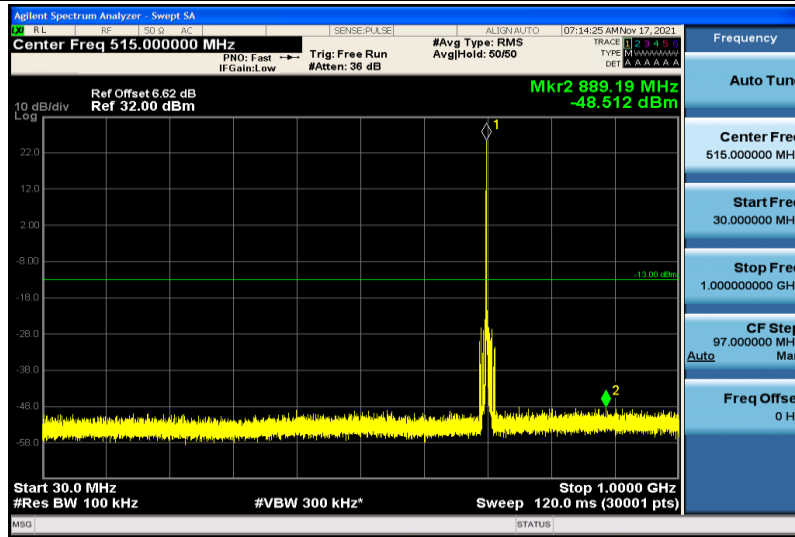

Band12-3MHz-QPSK-23025-1RB#0-1000~26000MHz

Band12-3MHz-QPSK-23095-1RB#0-30~1000MHz