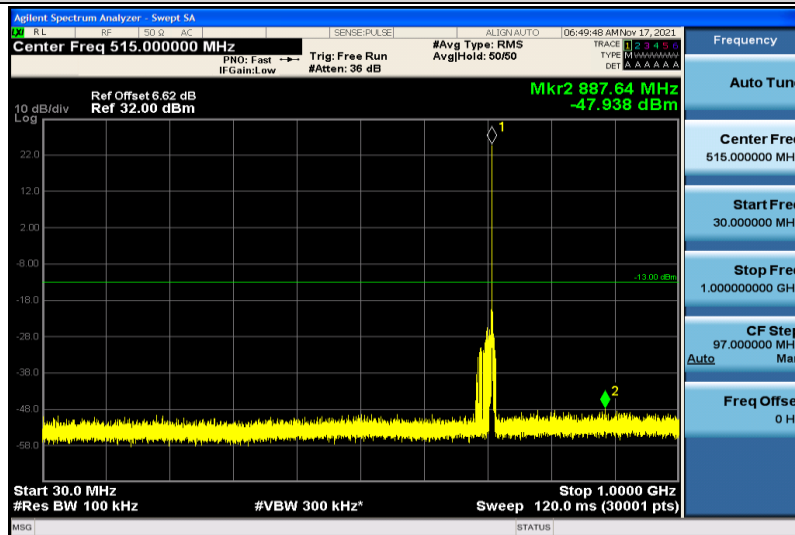

Band12-1.4MHz-16QAM-23095-1RB#0-1000~26000MHz

Band12-1.4MHz-16QAM-23173-1RB#0-30~1000MHz