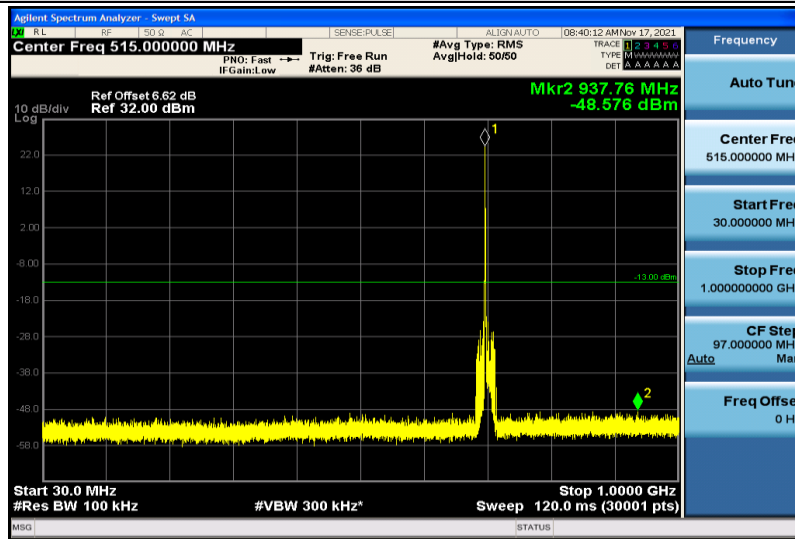

Band17-10MHz-QPSK-23800-1RB#0-1000~26000MHz

Band17-10MHz-16QAM-23780-1RB#0-30~1000MHz