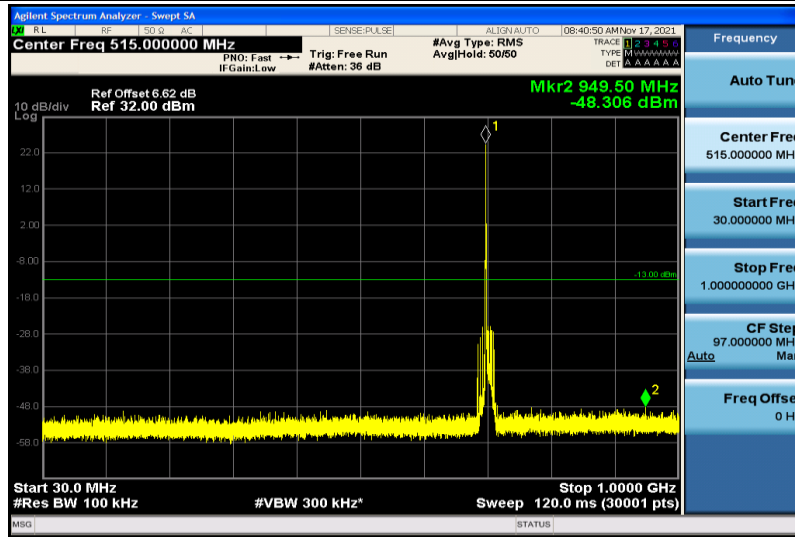

Band17-5MHz-16QAM-23825-1RB#0-30~1000MHz

Band17-5MHz-16QAM-23825-1RB#0-1000~26000MHz

Band17-10MHz-QPSK-23780-1RB#0-30~1000MHz

Band17-10MHz-QPSK-23780-1RB#0-1000~26000MHz

Band17-10MHz-QPSK-23790-1RB#0-30~1000MHz