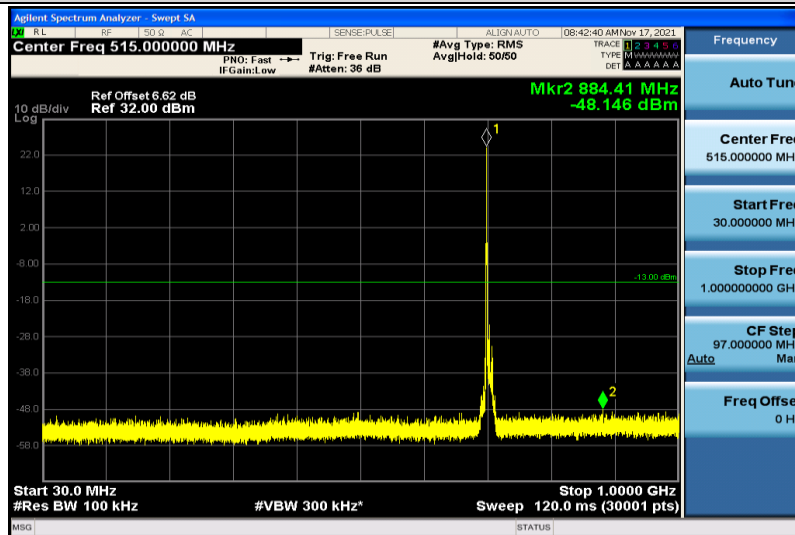

Band17-10MHz-16QAM-23790-1RB#0-1000~26000MHz

Band17-10MHz-16QAM-23800-1RB#0-30~1000MHz