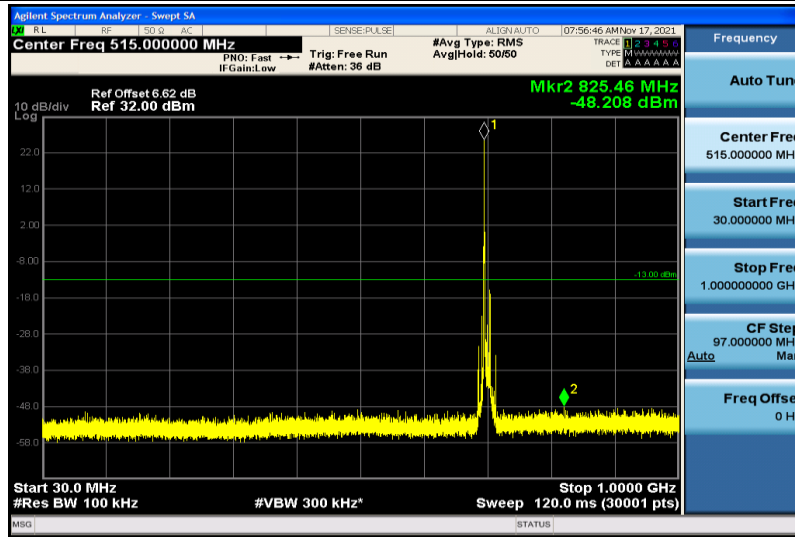

Band12-10MHz-16QAM-23060-1RB#0-1000~26000MHz

Band12-10MHz-16QAM-23095-1RB#0-30~1000MHz