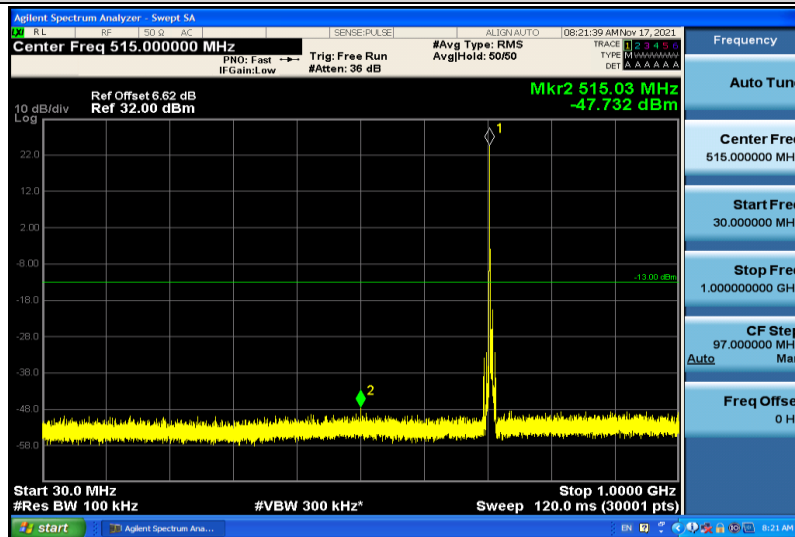

Band17-5MHz-QPSK-23755-1RB#0-30~1000MHz

Band17-5MHz-QPSK-23755-1RB#0-1000~26000MHz

Band17-5MHz-QPSK-23790-1RB#0-30~1000MHz

Band17-5MHz-QPSK-23790-1RB#0-1000~26000MHz

Band17-5MHz-QPSK-23825-1RB#0-30~1000MHz