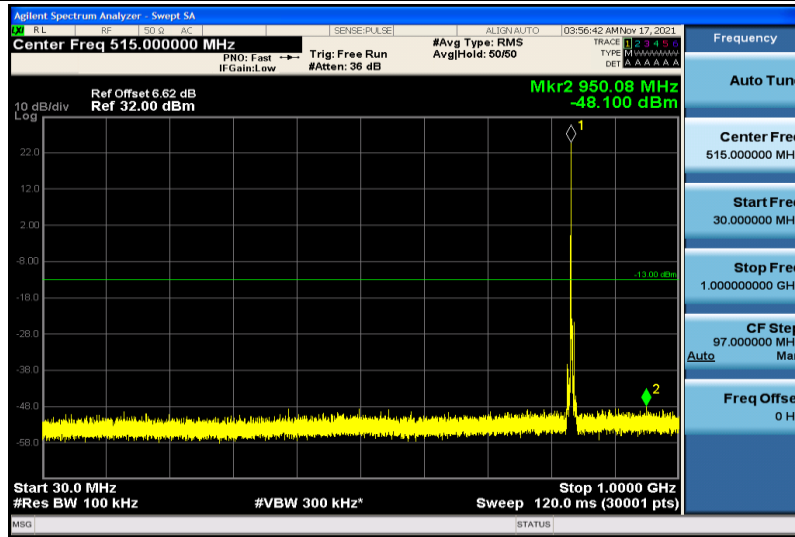

Band5-3MHz-QPSK-20415-1RB#0-1000~26000MHz

Band5-3MHz-QPSK-20525-1RB#0-30~1000MHz