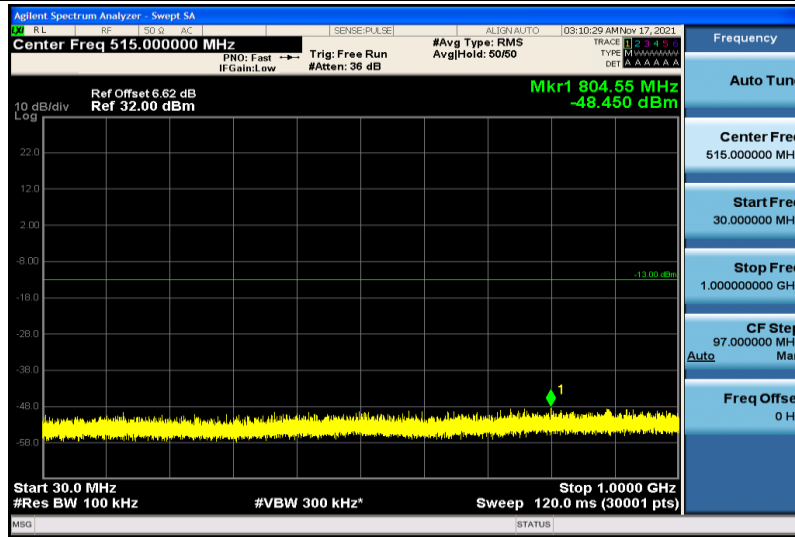

Band4-20MHz-QPSK-20050-1RB#0-1000~26000MHz

Band4-20MHz-QPSK-20175-1RB#0-30~1000MHz