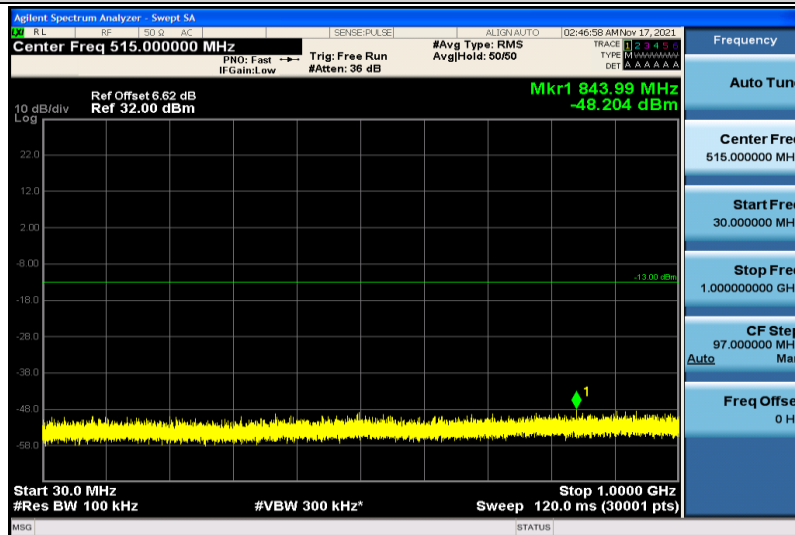

Band4-15MHz-QPSK-20175-1RB#0-30~1000MHz

Band4-15MHz-QPSK-20175-1RB#0-1000~26000MHz

Band4-15MHz-QPSK-20325-1RB#0-30~1000MHz

Band4-15MHz-QPSK-20325-1RB#0-1000~26000MHz

Band4-15MHz-16QAM-20025-1RB#0-30~1000MHz

Band4-15MHz-16QAM-20025-1RB#0-1000~26000MHz

Band4-15MHz-16QAM-20175-1RB#0-30~1000MHz

Band4-15MHz-16QAM-20175-1RB#0-1000~26000MHz

Band4-15MHz-16QAM-20325-1RB#0-30~1000MHz

Band4-15MHz-16QAM-20325-1RB#0-1000~26000MHz