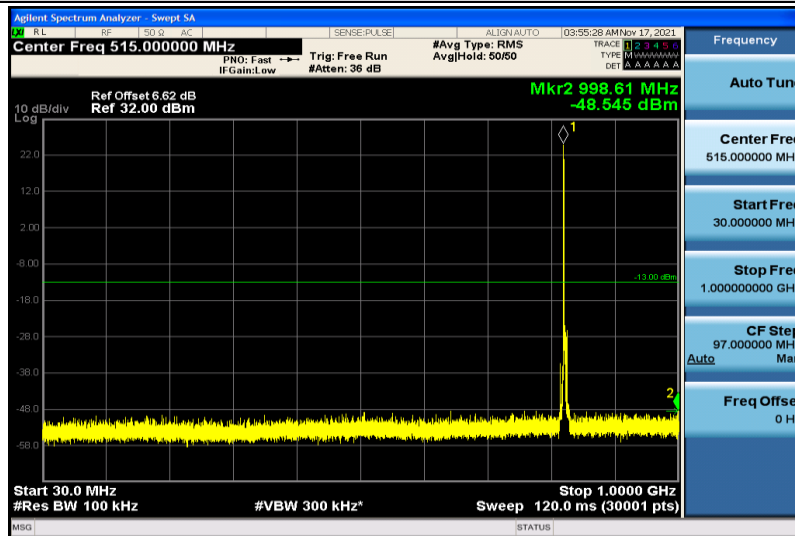

Band5-1.4MHz-16QAM-20525-1RB#0-30~1000MHz

Band5-1.4MHz-16QAM-20525-1RB#0-1000~26000MHz

Band5-1.4MHz-16QAM-20643-1RB#0-30~1000MHz

Band5-1.4MHz-16QAM-20643-1RB#0-1000~26000MHz

Band5-3MHz-QPSK-20415-1RB#0-30~100MHz