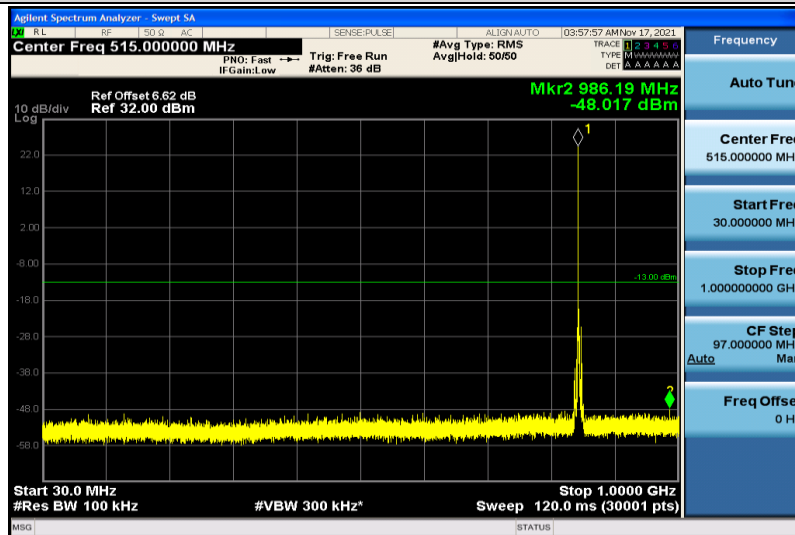

Band5-3MHz-QPSK-20525-1RB#0-1000~26000MHz

Band5-3MHz-QPSK-20635-1RB#0-30~1000MHz