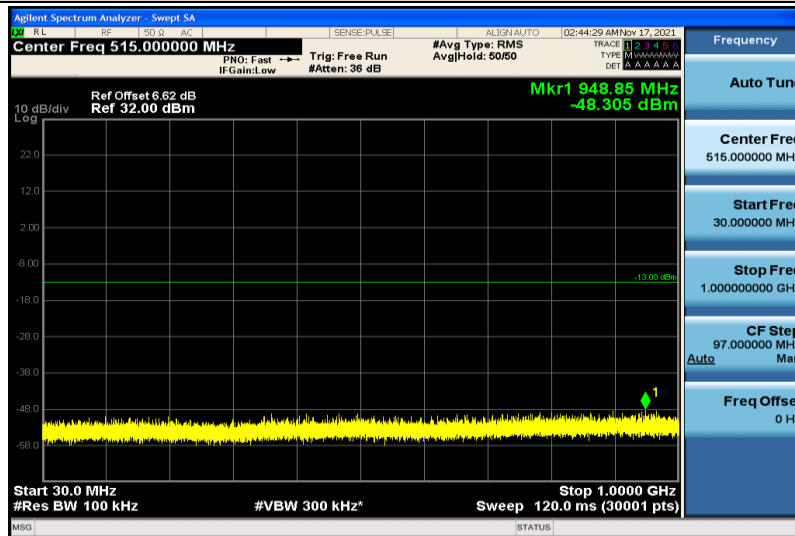

Band4-15MHz-QPSK-20175-1RB#0-30~1000MHz

Band4-15MHz-QPSK-20175-1RB#0-1000~26000MHz

Band4-15MHz-QPSK-20325-1RB#0-30~1000MHz

Band4-15MHz-QPSK-20325-1RB#0-1000~26000MHz

Band4-15MHz-16QAM-20025-1RB#0-30~1000MHz