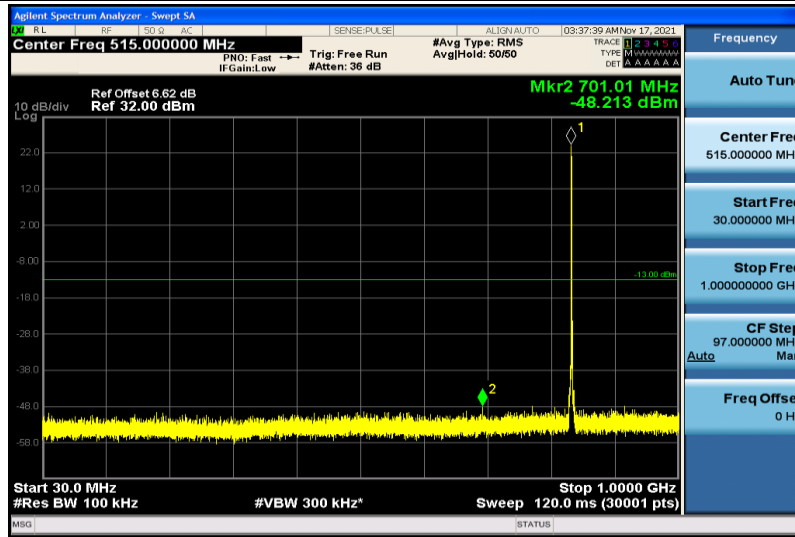

Band5-1.4MHz-QPSK-20525-1RB#0-1000~26000MHz

Band5-1.4MHz-QPSK-20643-1RB#0-30~1000MHz

Band5-1.4MHz-QPSK-20643-1RB#0-1000~26000MHz

Band5-1.4MHz-16QAM-20407-1RB#0-30~1000MHz

Band5-1.4MHz-16QAM-20407-1RB#0-1000~26000MHz