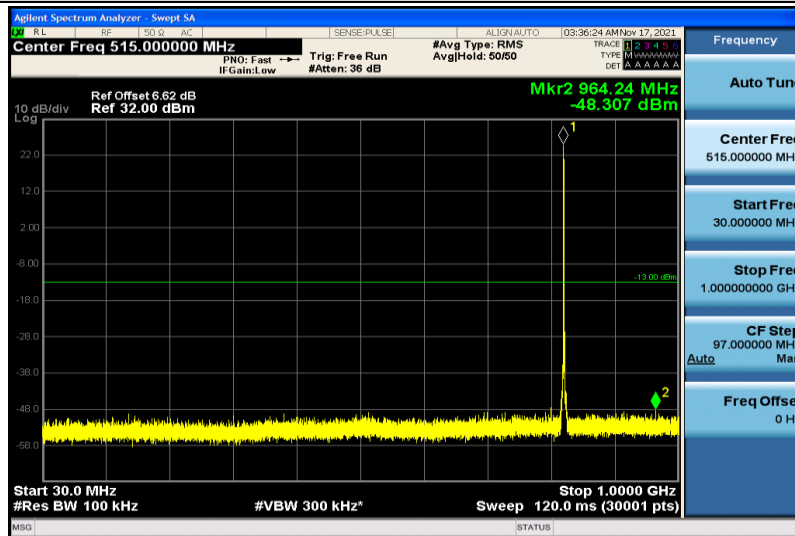

Band5-1.4MHz-QPSK-20643-1RB#0-1000~26000MHz

Band5-1.4MHz-16QAM-20407-1RB#0-30~1000MHz