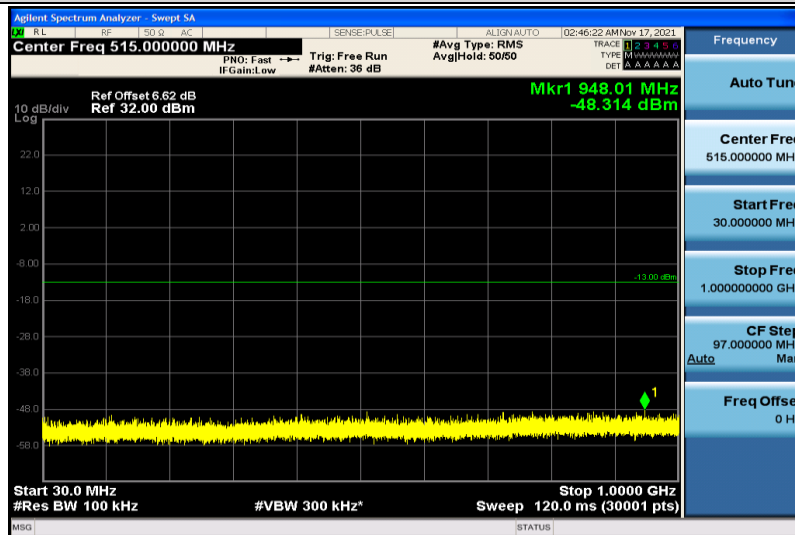

Band4-15MHz-QPSK-20175-1RB#0-30~1000MHz

Band4-15MHz-QPSK-20175-1RB#0-1000~26000MHz

Band4-15MHz-QPSK-20325-1RB#0-30~1000MHz

Band4-15MHz-QPSK-20325-1RB#0-1000~26000MHz

Band4-15MHz-16QAM-20025-1RB#0-30~1000MHz

Band4-15MHz-16QAM-20025-1RB#0-1000~26000MHz

Band4-15MHz-16QAM-20175-1RB#0-30~1000MHz

Band4-15MHz-16QAM-20175-1RB#0-1000~26000MHz

Band4-15MHz-16QAM-20325-1RB#0-30~1000MHz

Band4-15MHz-16QAM-20325-1RB#0-1000~26000MHz