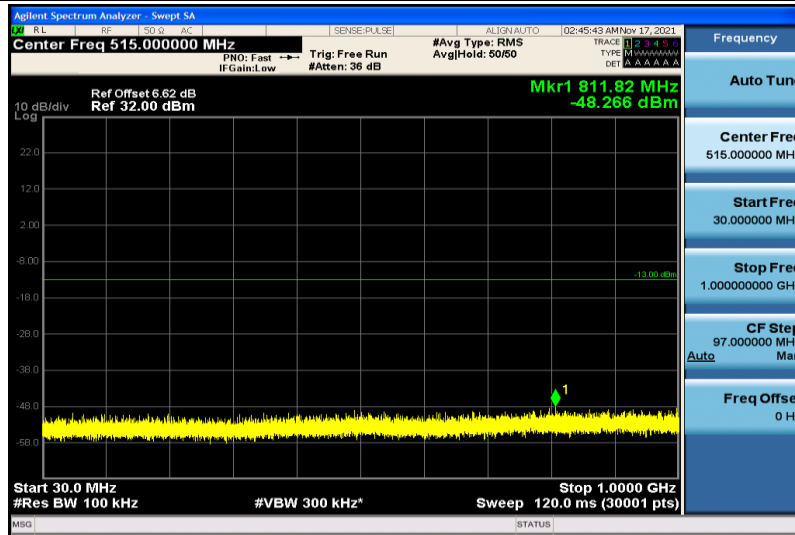

Band4-15MHz-16QAM-20025-1RB#0-1000~26000MHz

Band4-15MHz-16QAM-20175-1RB#0-30~1000MHz