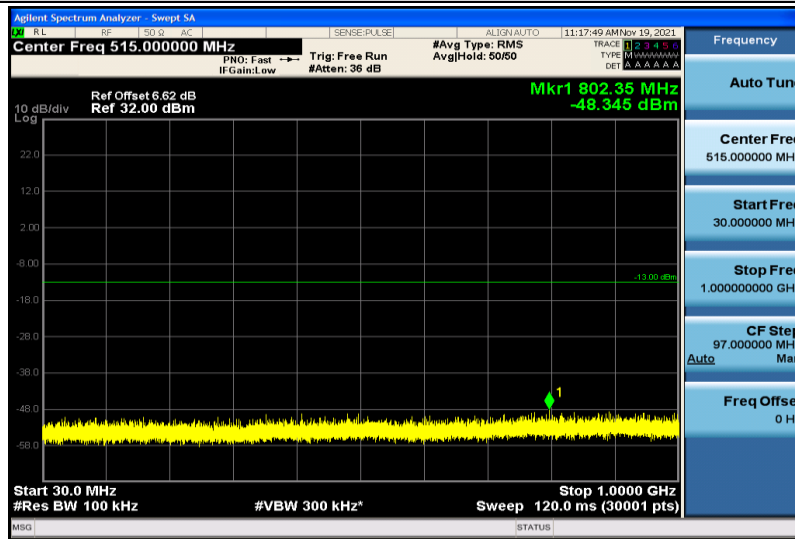

Band4-15MHz-16QAM-20025-1RB#0-1000~26000MHz

Band4-15MHz-16QAM-20175-1RB#0-30~1000MHz

Band4-15MHz-16QAM-20175-1RB#0-1000~26000MHz

Band4-15MHz-16QAM-20325-1RB#0-30~1000MHz

Band4-15MHz-16QAM-20325-1RB#0-1000~26000MHz