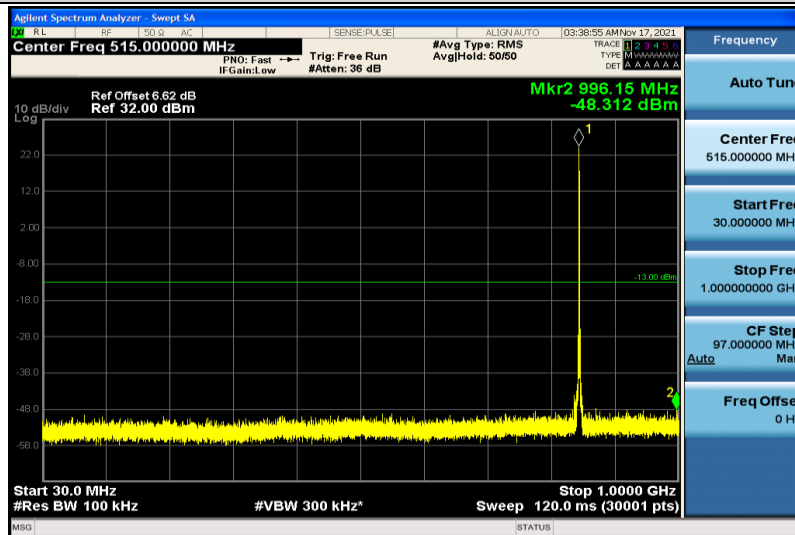

Band5-1.4MHz-16QAM-20525-1RB#0-1000~26000MHz

Band5-1.4MHz-16QAM-20643-1RB#0-30~1000MHz