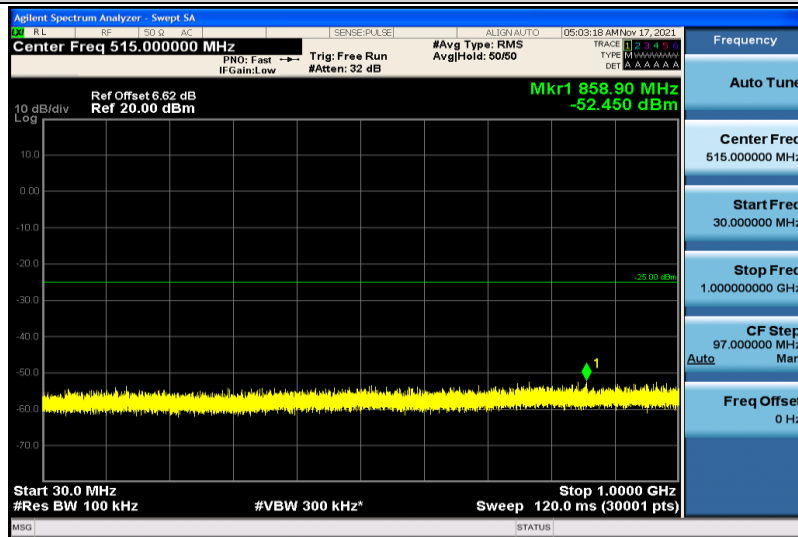

Band7-5MHz-16QAM-21100-1RB#0-1000~26000MHz

Band7-5MHz-16QAM-21425-1RB#0-30~1000MHz