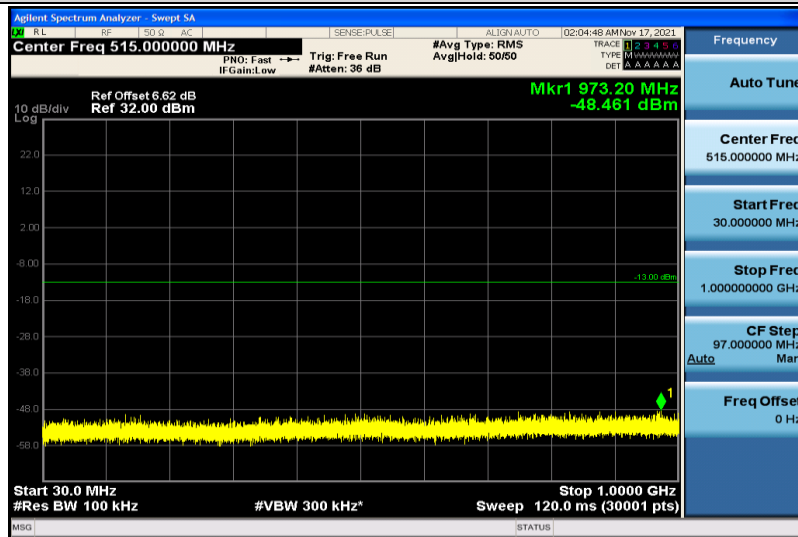

Band4-5MHz-16QAM-20175-1RB#0-1000~26000MHz

Band4-5MHz-16QAM-20375-1RB#0-30~1000MHz