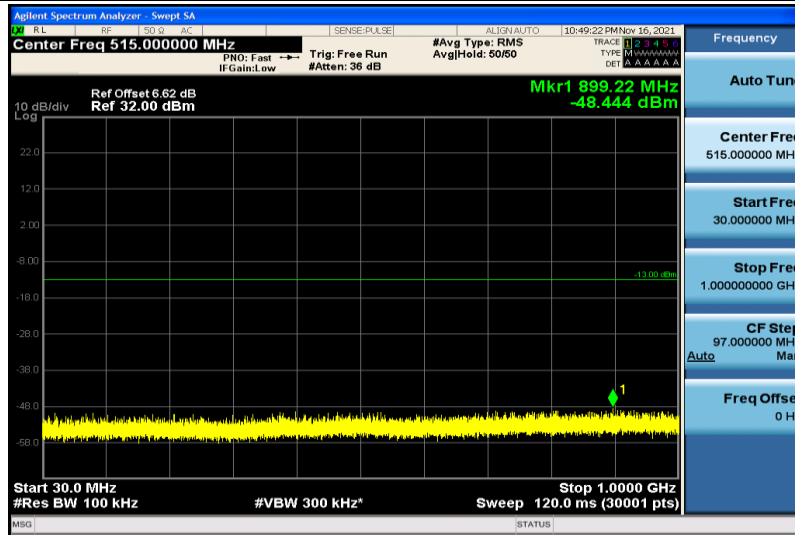

Band2-1.4MHz-QPSK-18900-1RB#0-30~1000MHz