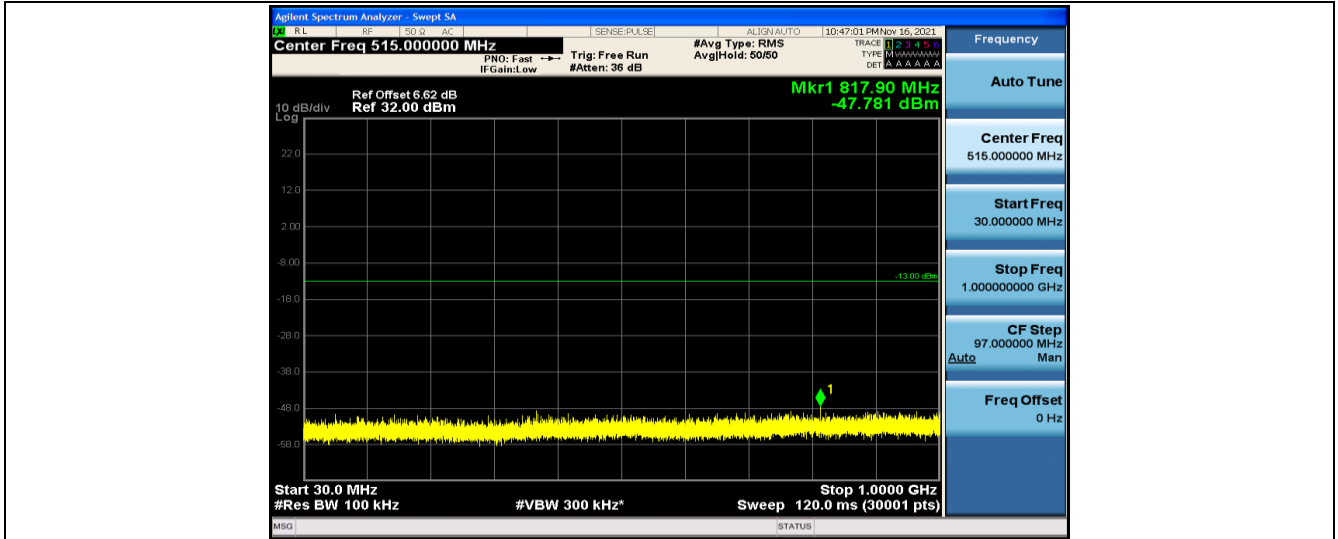

Band17	10MHz	16QAM	23780	1RB#0	1000~26000MHz	-31.55	PASS
Band17	10MHz	16QAM	23790	1RB#0	30~1000MHz	-47.95	PASS
Band17	10MHz	16QAM	23790	1RB#0	1000~26000MHz	-31.54	PASS
Band17	10MHz	16QAM	23800	1RB#0	30~1000MHz	-48.15	PASS
Band17	10MHz	16QAM	23800	1RB#0	1000~26000MHz	-31.56	PASS

Test Graphs

Band2-1.4MHz-QPSK-18607-1RB#0-30~1000MHz