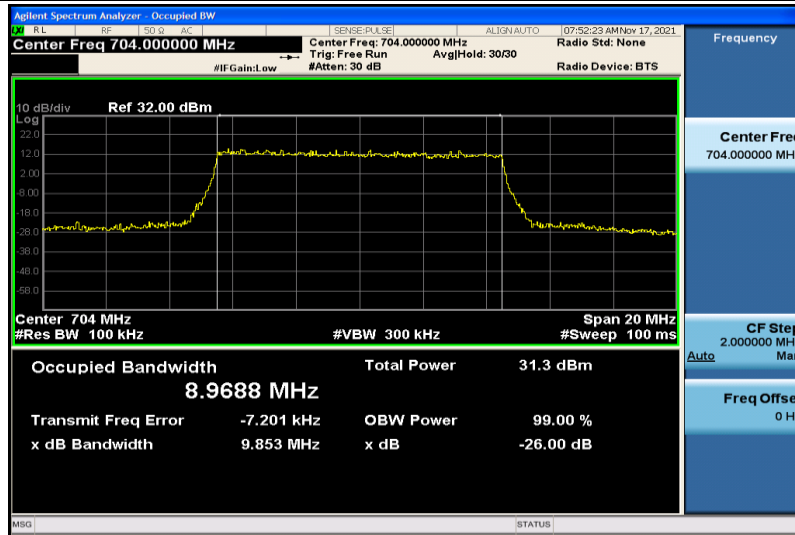

Band12-5MHz-QPSK-23035-25RB#0-4.4729

Band12-5MHz-QPSK-23095-25RB#0-4.4862

Band12-5MHz-QPSK-23155-25RB#0-4.4809

Band12-5MHz-16QAM-23035-25RB#0-4.4858

Band12-5MHz-16QAM-23095-25RB#0-4.4854

Band12-5MHz-16QAM-23155-25RB#0-4.4763