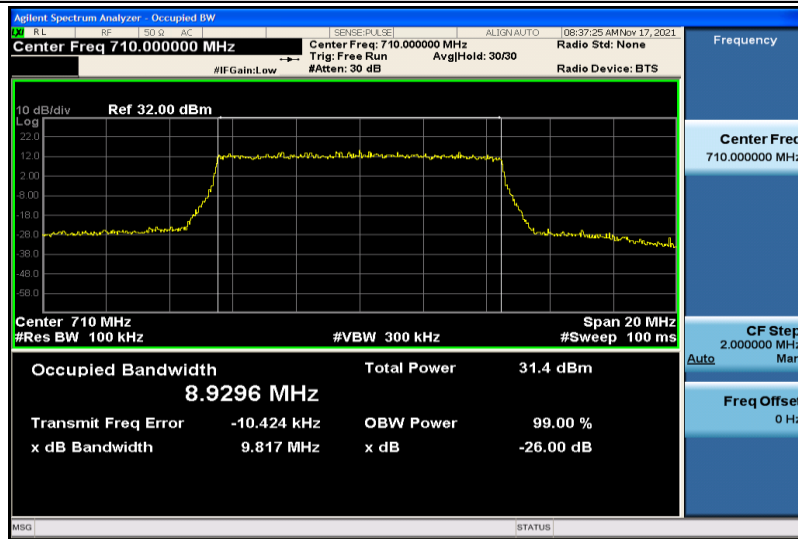

Band17-10MHz-QPSK-23790-50RB#0-8.9296