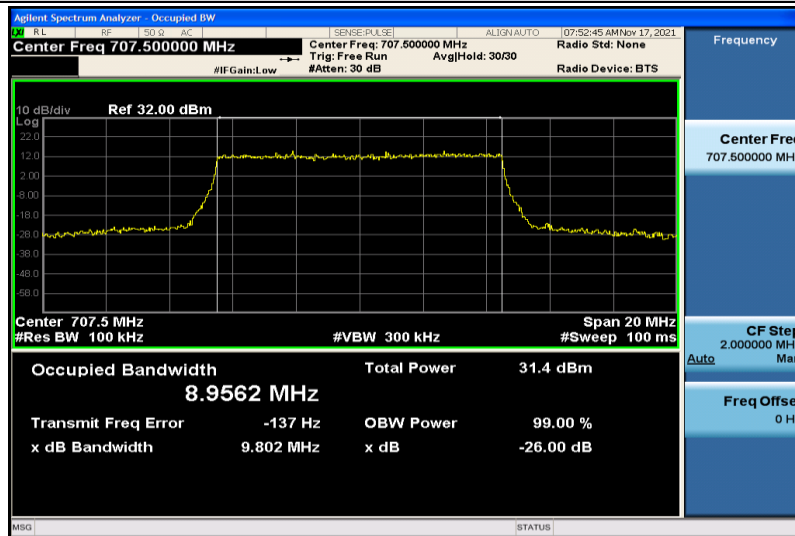

Band12-10MHz-QPSK-23095-50RB#0-8.9562