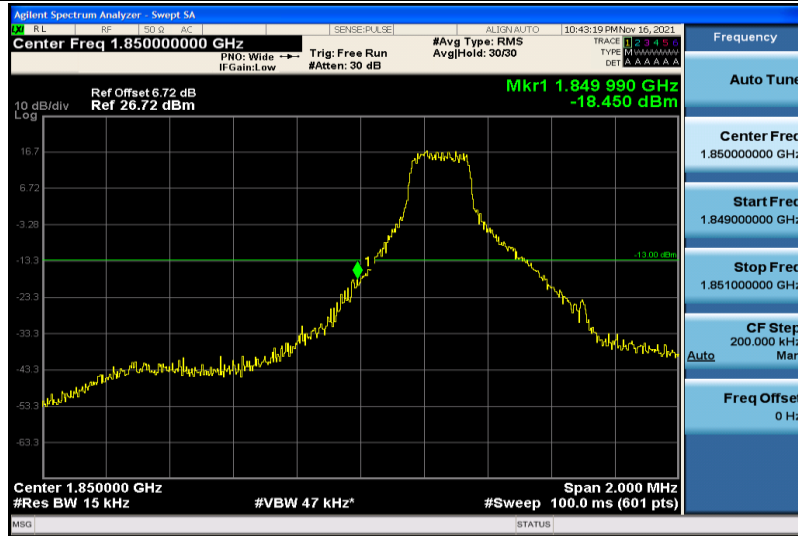

Test Graphs

Band2-1.4MHz-QPSK-18607-1RB#0