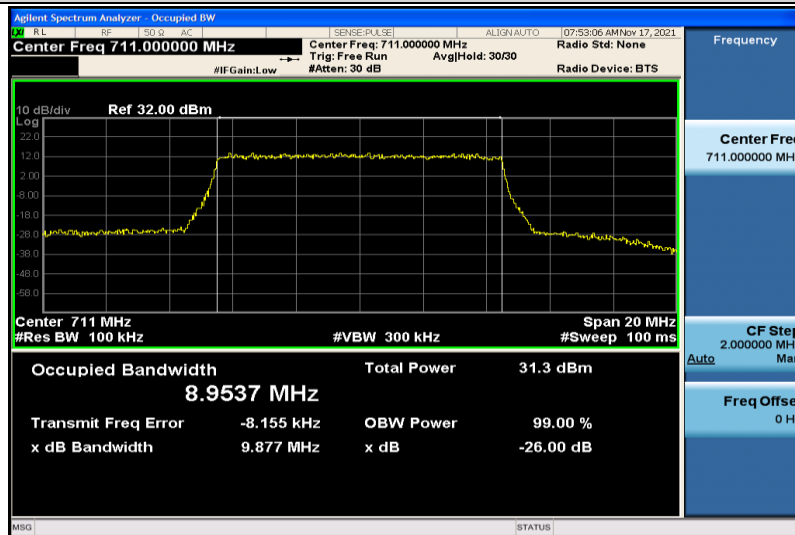

Band12-10MHz-QPSK-23130-50RB#0-8.9537