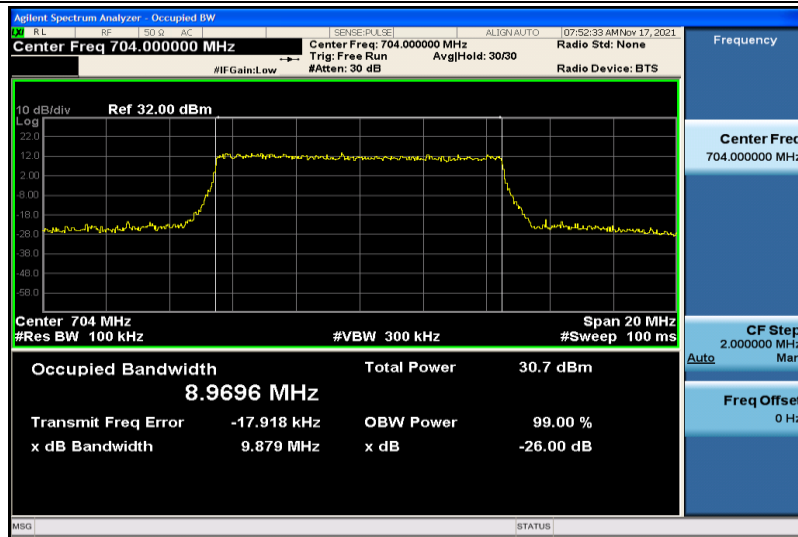

Band12-10MHz-16QAM-23060-50RB#0-8.9696