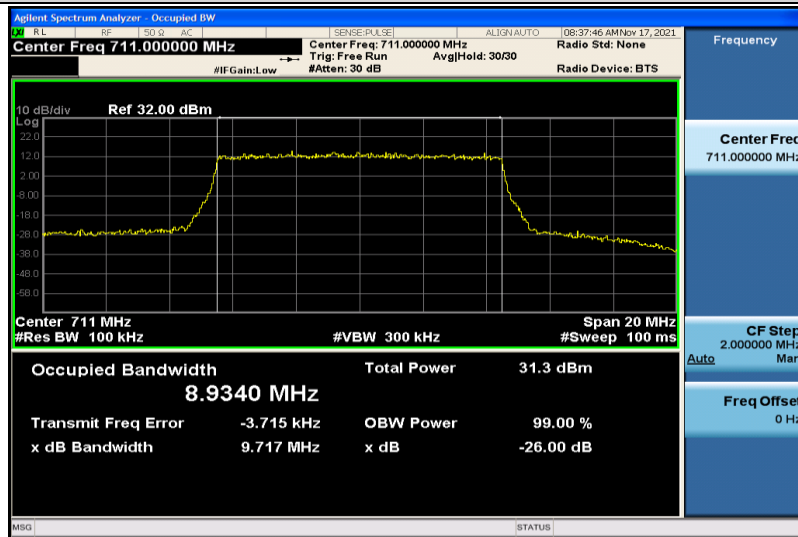

Band17-10MHz-QPSK-23800-50RB#0-8.9340