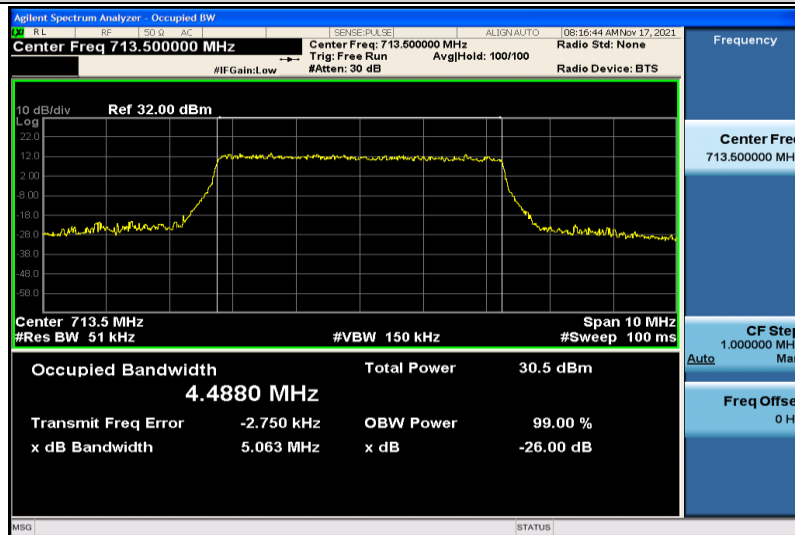

Band17-5MHz-QPSK-23755-25RB#0-4.4874

Band17-5MHz-QPSK-23790-25RB#0-4.4826

Band17-5MHz-QPSK-23825-25RB#0-4.4747

Band17-5MHz-16QAM-23755-25RB#0-4.4845

Band17-5MHz-16QAM-23790-25RB#0-4.4709

Band17-5MHz-16QAM-23825-25RB#0-4.4880