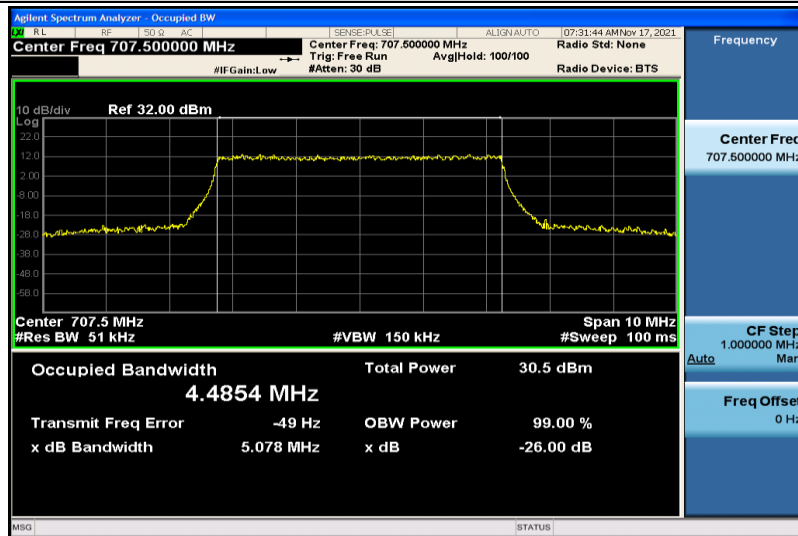

Band12-5MHz-QPSK-23035-25RB#0-4.4729

Band12-5MHz-QPSK-23095-25RB#0-4.4862

Band12-5MHz-QPSK-23155-25RB#0-4.4809

Band12-5MHz-16QAM-23035-25RB#0-4.4858

Band12-5MHz-16QAM-23095-25RB#0-4.4854

Band12-5MHz-16QAM-23155-25RB#0-4.4763