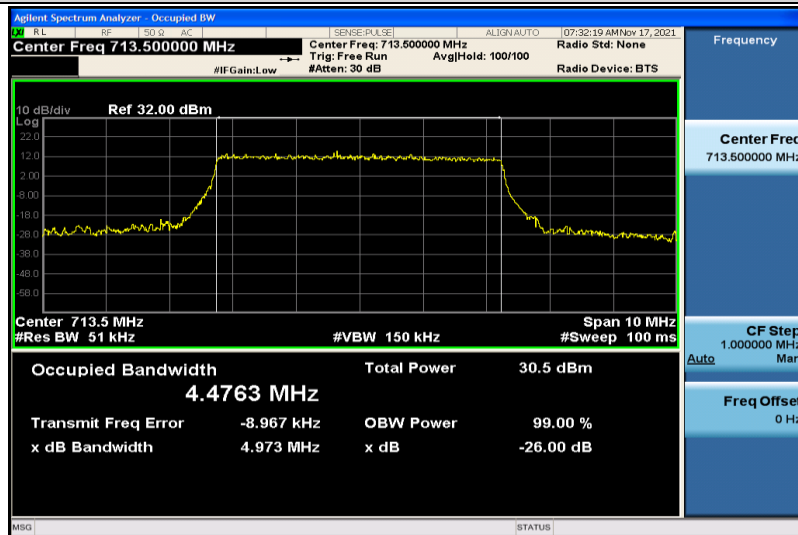

Band12-5MHz-QPSK-23035-25RB#0-4.4729

Band12-5MHz-QPSK-23095-25RB#0-4.4862

Band12-5MHz-QPSK-23155-25RB#0-4.4809

Band12-5MHz-16QAM-23035-25RB#0-4.4858

Band12-5MHz-16QAM-23095-25RB#0-4.4854

Band12-5MHz-16QAM-23155-25RB#0-4.4763