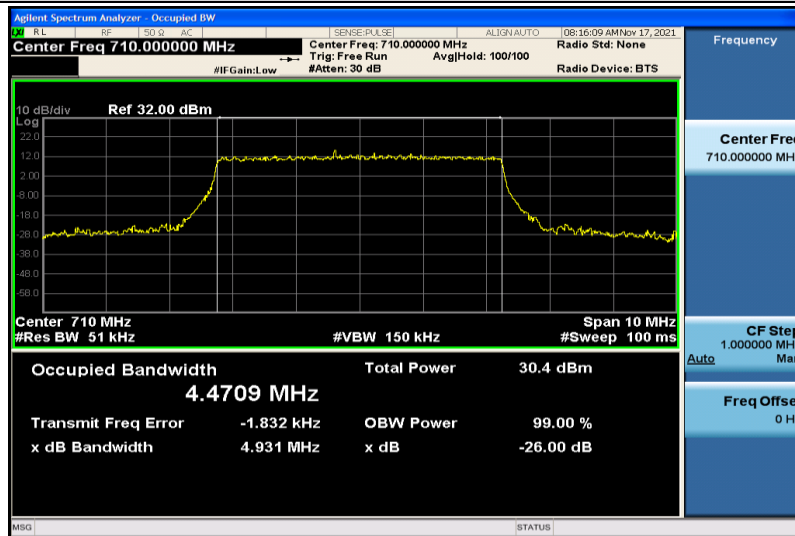

Band17-5MHz-QPSK-23755-25RB#0-4.4874

Band17-5MHz-QPSK-23790-25RB#0-4.4826

Band17-5MHz-QPSK-23825-25RB#0-4.4747

Band17-5MHz-16QAM-23755-25RB#0-4.4845

Band17-5MHz-16QAM-23790-25RB#0-4.4709

Band17-5MHz-16QAM-23825-25RB#0-4.4880