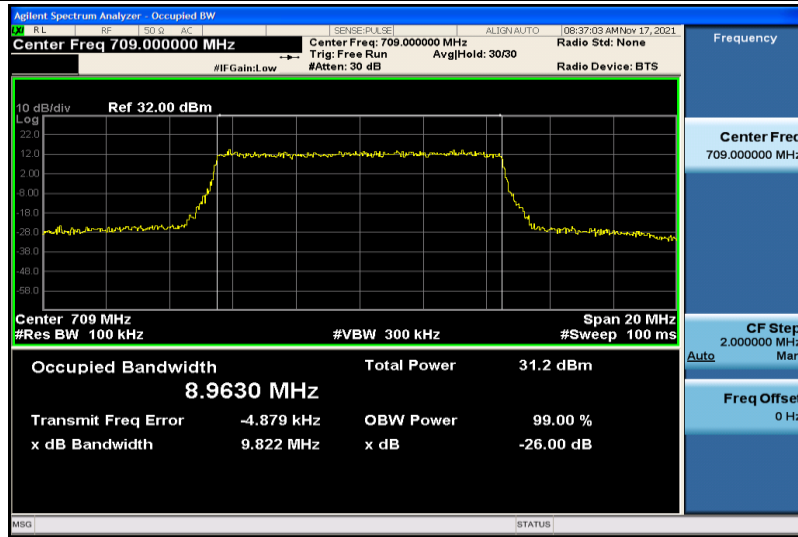

Band17-5MHz-QPSK-23755-25RB#0-4.4874

Band17-5MHz-QPSK-23790-25RB#0-4.4826

Band17-5MHz-QPSK-23825-25RB#0-4.4747

Band17-5MHz-16QAM-23755-25RB#0-4.4845

Band17-5MHz-16QAM-23790-25RB#0-4.4709

Band17-5MHz-16QAM-23825-25RB#0-4.4880