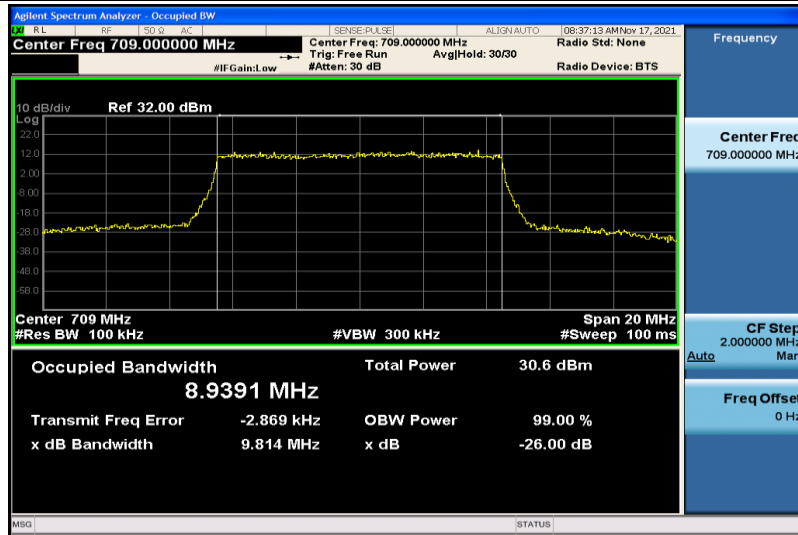

Band17-10MHz-16QAM-23780-50RB#0-8.9391