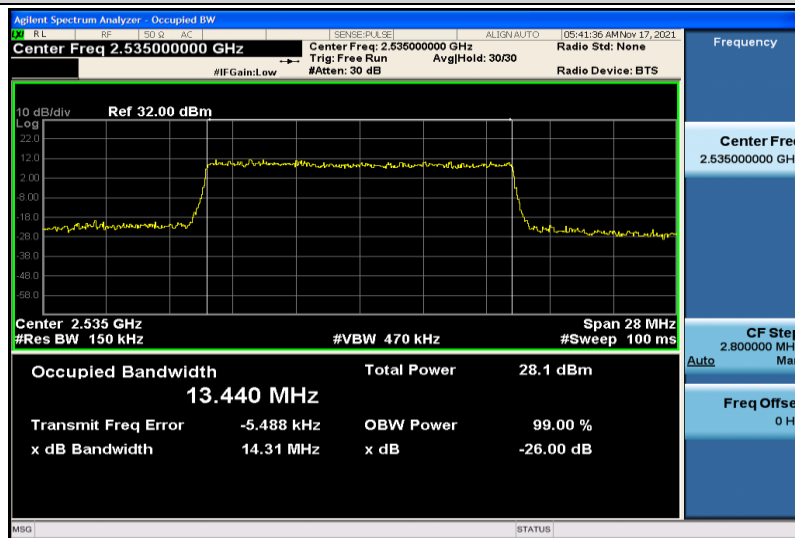

Band7-15MHz-16QAM-20825-75RB#0-13.418

Band7-15MHz-16QAM-21100-75RB#0-13.440