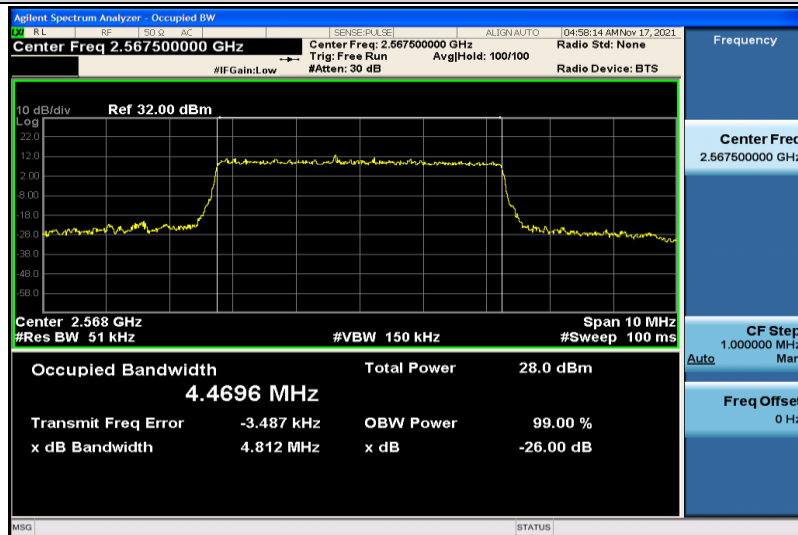

Band7-5MHz-16QAM-21100-25RB#0-4.4813

Band7-5MHz-16QAM-21425-25RB#0-4.4696