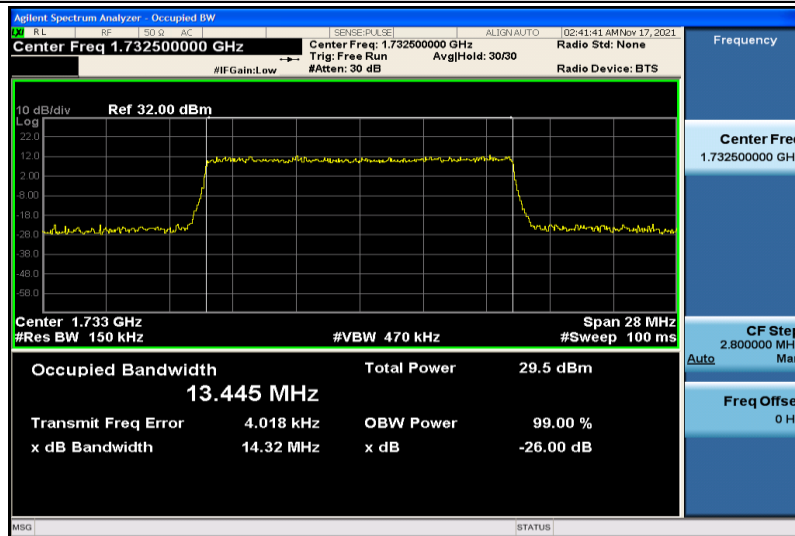

Band4-15MHz-16QAM-20025-75RB#0-13.404

Band4-15MHz-16QAM-20175-75RB#0-13.445