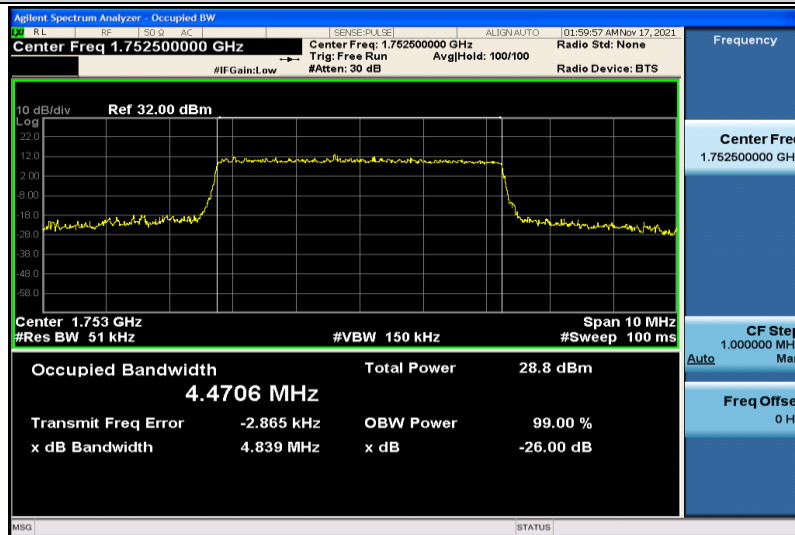

Band4-5MHz-16QAM-20175-25RB#0-4.4770

Band4-5MHz-16QAM-20375-25RB#0-4.4706