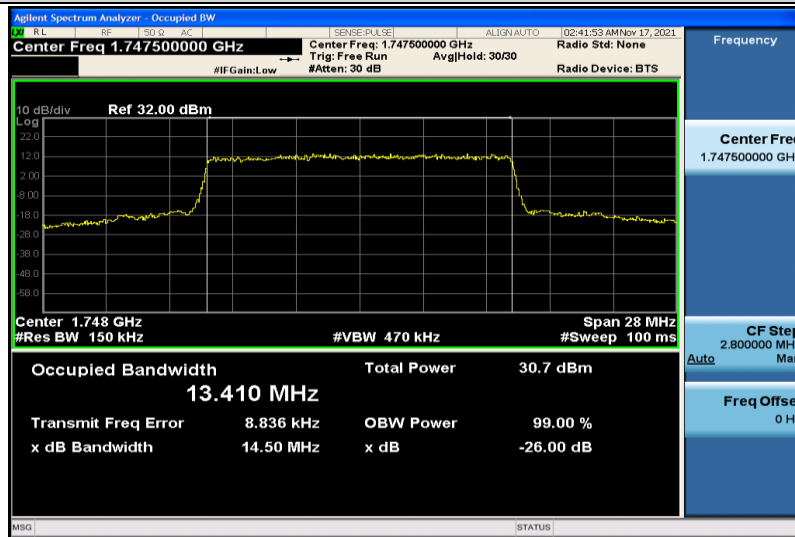

Band4-10MHz-16QAM-20000-50RB#0-8.9490

Band4-10MHz-16QAM-20175-50RB#0-8.9549

Band4-10MHz-16QAM-20350-50RB#0-8.9330

Band4-15MHz-QPSK-20025-75RB#0-13.398

Band4-15MHz-QPSK-20175-75RB#0-13.408

Band4-15MHz-QPSK-20325-75RB#0-13.410