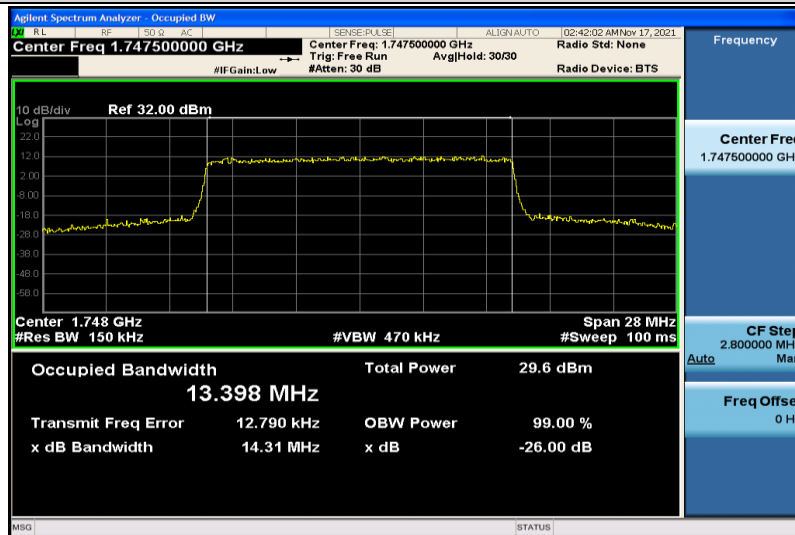

Band4-15MHz-16QAM-20175-75RB#0-13.445

Band4-15MHz-16QAM-20325-75RB#0-13.398