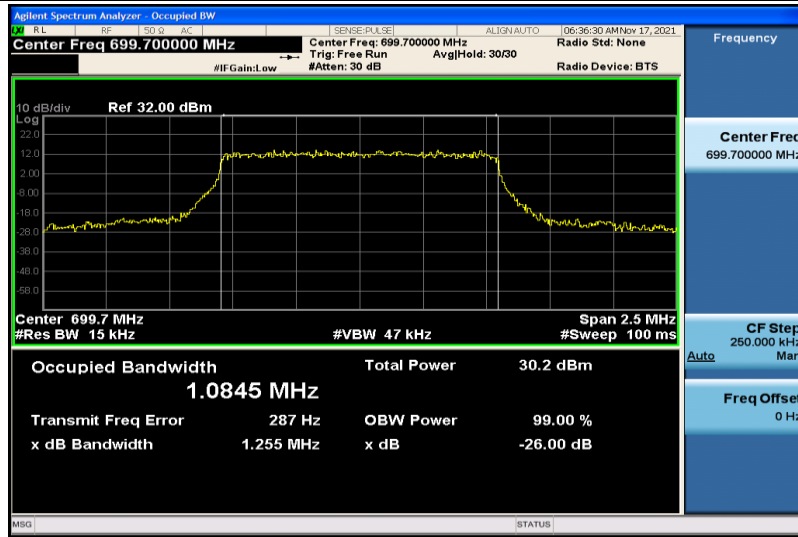

Band7-20MHz-16QAM-21350-100RB#0-17.802

Band12-1.4MHz-QPSK-23017-6RB#0-1.0845