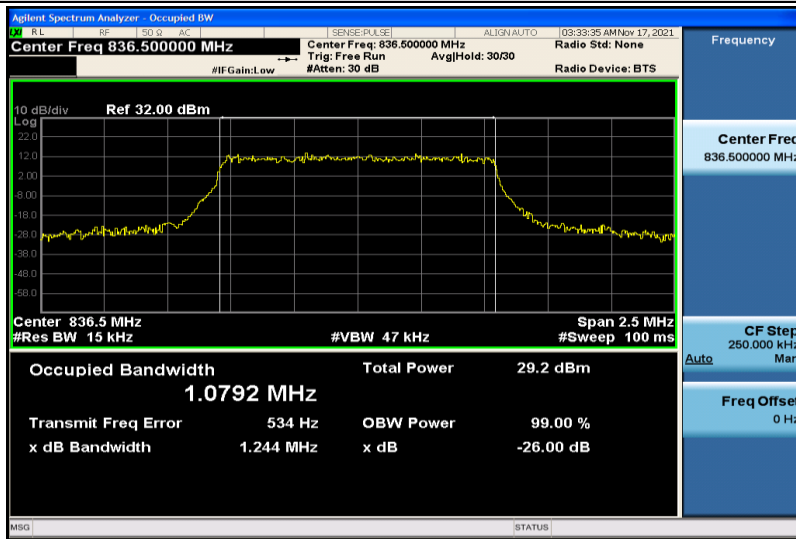

Band5-1.4MHz-16QAM-20407-6RB#0-1.0797

Band5-1.4MHz-16QAM-20525-6RB#0-1.0792