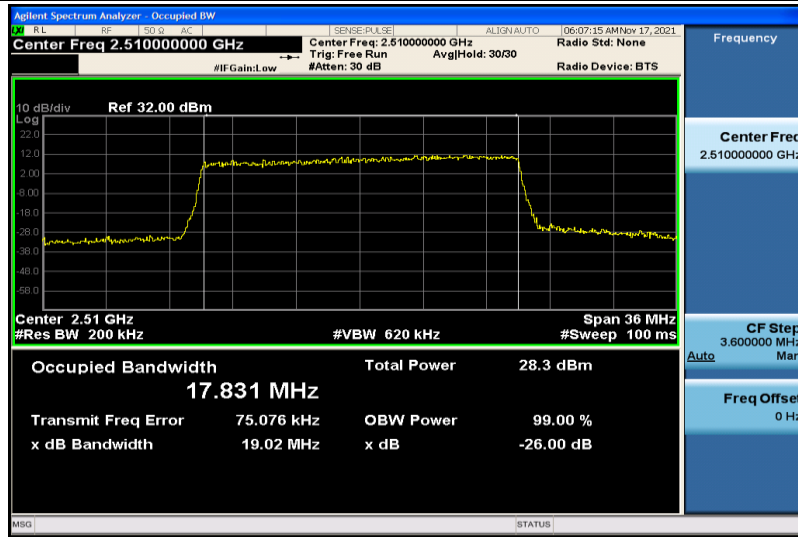

Band7-15MHz-16QAM-20825-75RB#0-13.418

Band7-15MHz-16QAM-21100-75RB#0-13.440

Band7-15MHz-16QAM-21375-75RB#0-13.401

Band7-20MHz-QPSK-20850-100RB#0-17.868

Band7-20MHz-QPSK-21100-100RB#0-17.888

Band7-20MHz-QPSK-21350-100RB#0-17.791