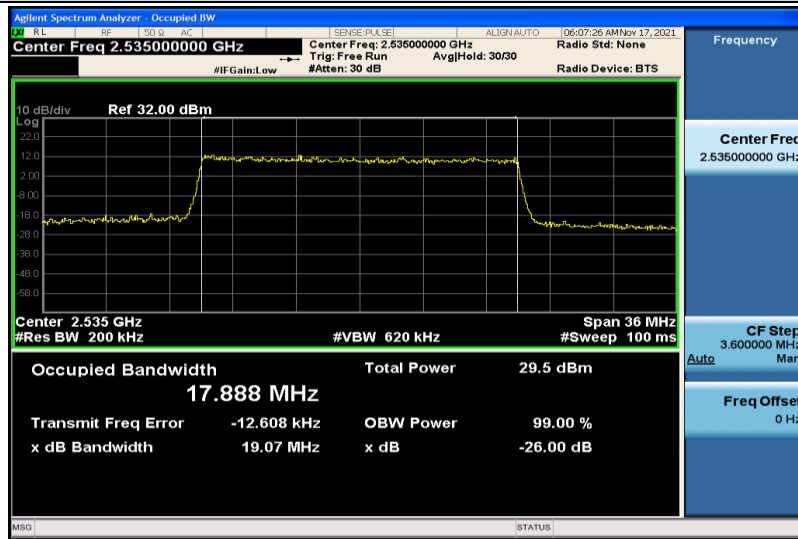

Band7-15MHz-16QAM-20825-75RB#0-13.418

Band7-15MHz-16QAM-21100-75RB#0-13.440

Band7-15MHz-16QAM-21375-75RB#0-13.401

Band7-20MHz-QPSK-20850-100RB#0-17.868

Band7-20MHz-QPSK-21100-100RB#0-17.888

Band7-20MHz-QPSK-21350-100RB#0-17.791