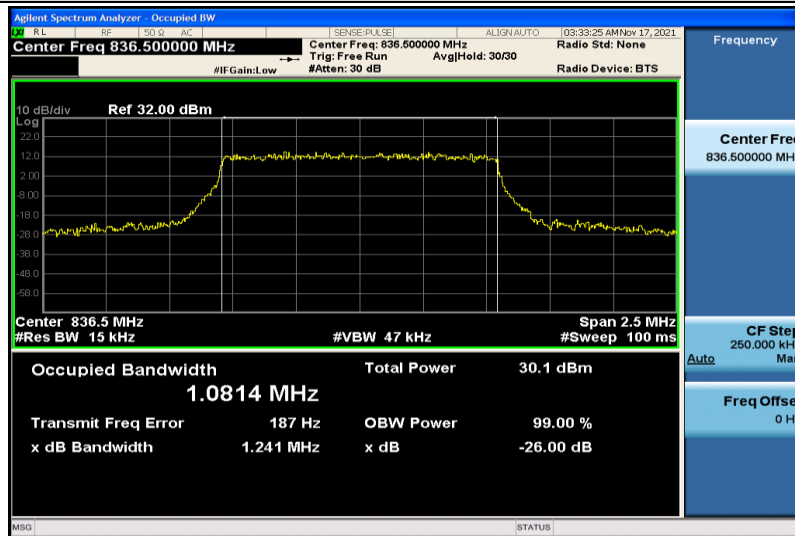

Band4-20MHz-16QAM-20050-100RB#0-17.855

Band4-20MHz-16QAM-20175-100RB#0-17.923

Band4-20MHz-16QAM-20300-100RB#0-17.831

Band5-1.4MHz-QPSK-20407-6RB#0-1.0788

Band5-1.4MHz-QPSK-20525-6RB#0-1.0814

Band5-1.4MHz-QPSK-20643-6RB#0-1.0774