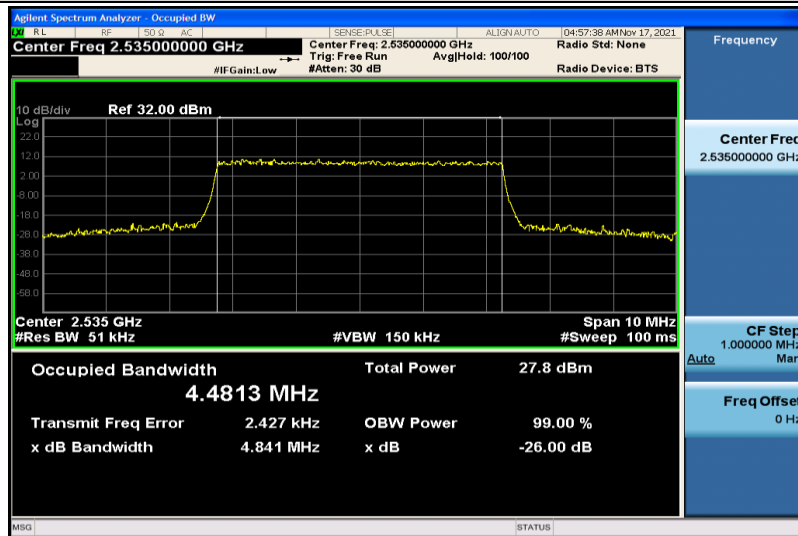

Band7-5MHz-16QAM-20775-25RB#0-4.4719

Band7-5MHz-16QAM-21100-25RB#0-4.4813