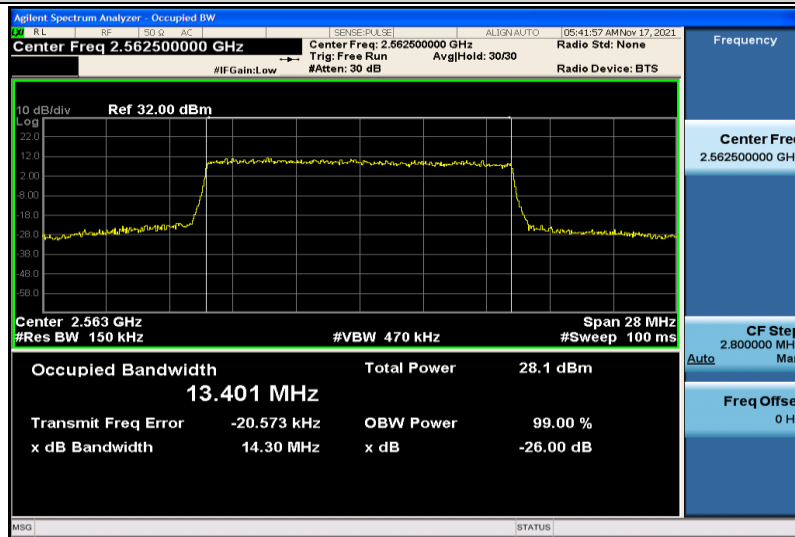

Band7-15MHz-16QAM-21100-75RB#0-13.440

Band7-15MHz-16QAM-21375-75RB#0-13.401