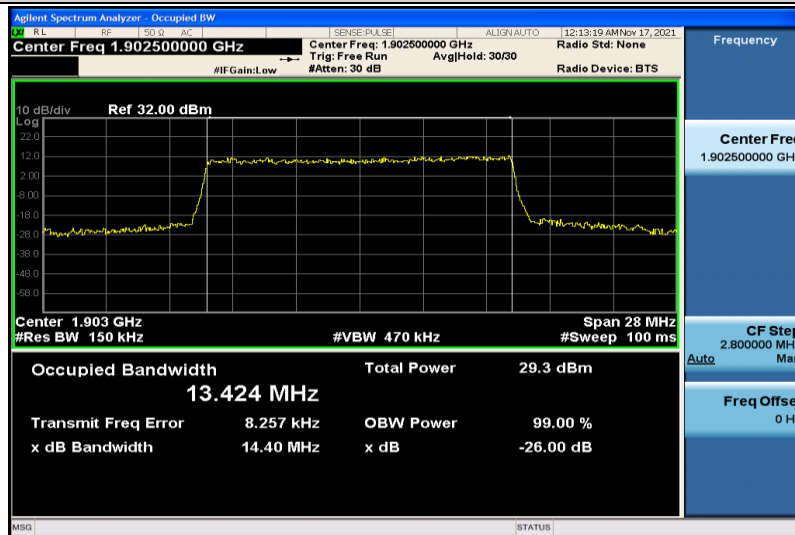

Band2-15MHz-16QAM-18900-75RB#0-13.399

Band2-15MHz-16QAM-19125-75RB#0-13.424