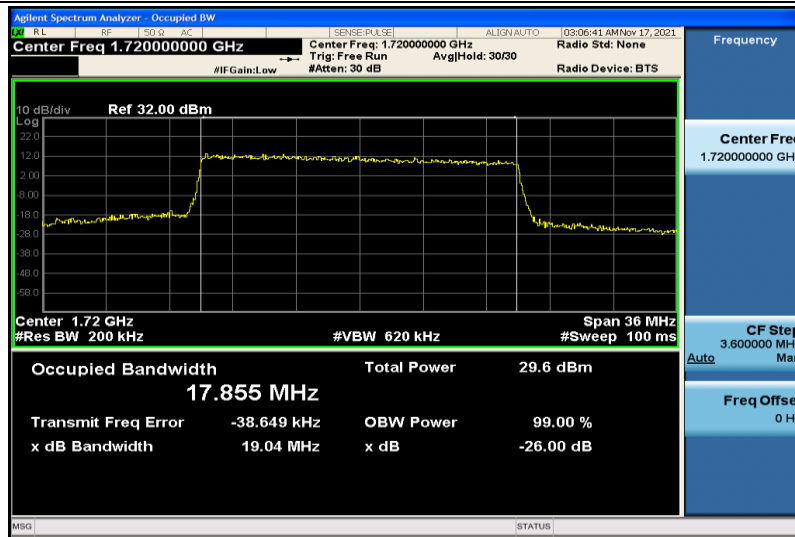

Band4-15MHz-16QAM-20025-75RB#0-13.404

Band4-15MHz-16QAM-20175-75RB#0-13.445

Band4-15MHz-16QAM-20325-75RB#0-13.398

Band4-20MHz-QPSK-20050-100RB#0-17.850

Band4-20MHz-QPSK-20175-100RB#0-17.889

Band4-20MHz-QPSK-20300-100RB#0-17.851