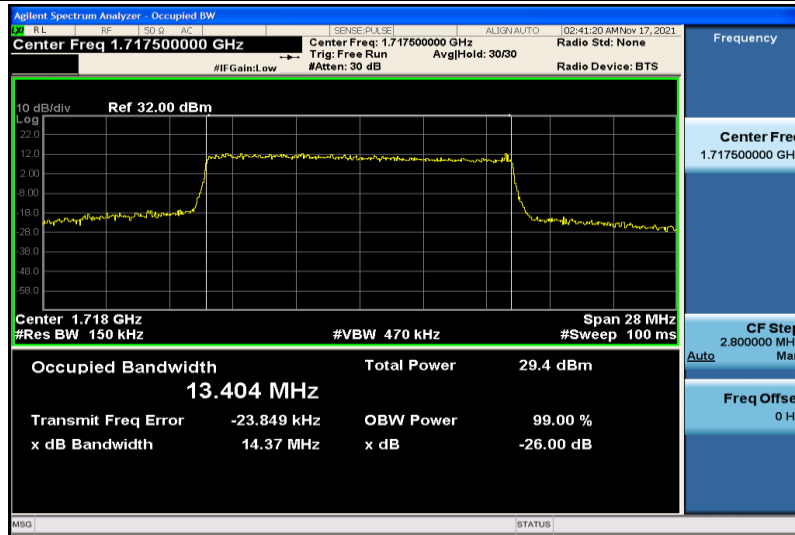

Band4-10MHz-16QAM-20000-50RB#0-8.9490

Band4-10MHz-16QAM-20175-50RB#0-8.9549

Band4-10MHz-16QAM-20350-50RB#0-8.9330

Band4-15MHz-QPSK-20025-75RB#0-13.398

Band4-15MHz-QPSK-20175-75RB#0-13.408

Band4-15MHz-QPSK-20325-75RB#0-13.410