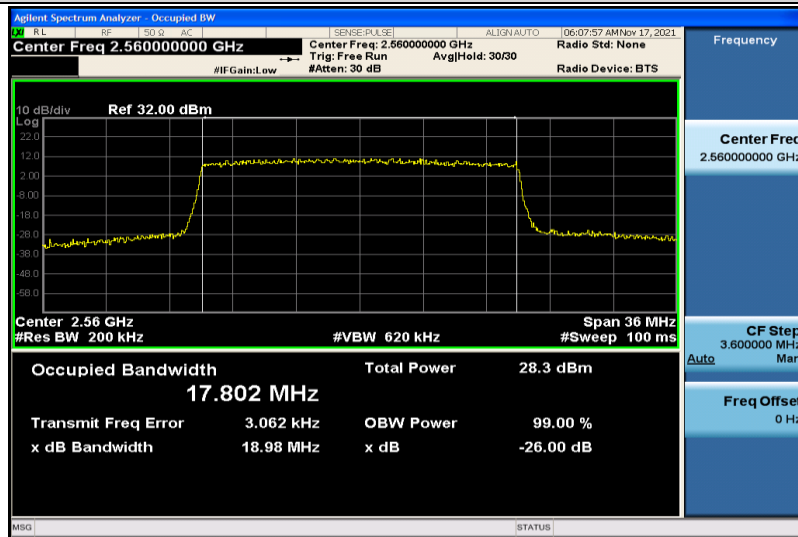

Band7-20MHz-16QAM-21100-100RB#0-17.913

Band7-20MHz-16QAM-21350-100RB#0-17.802