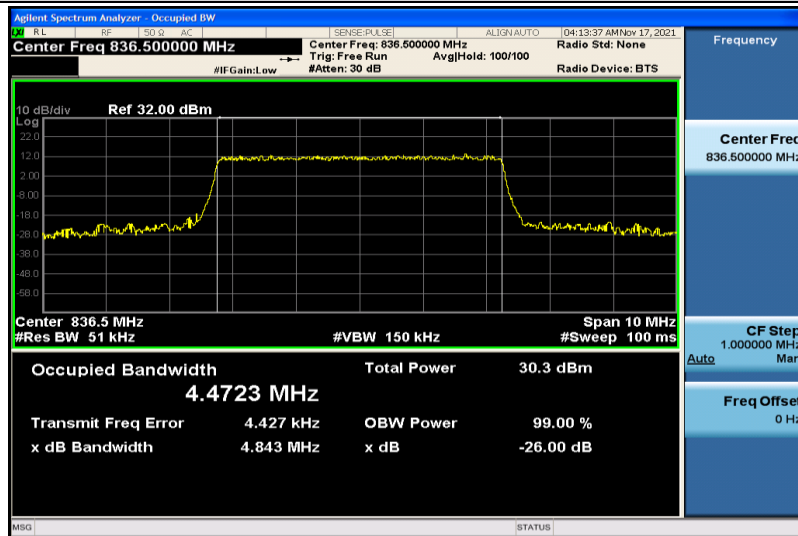

Band5-5MHz-16QAM-20425-25RB#0-4.4665

Band5-5MHz-16QAM-20525-25RB#0-4.4723