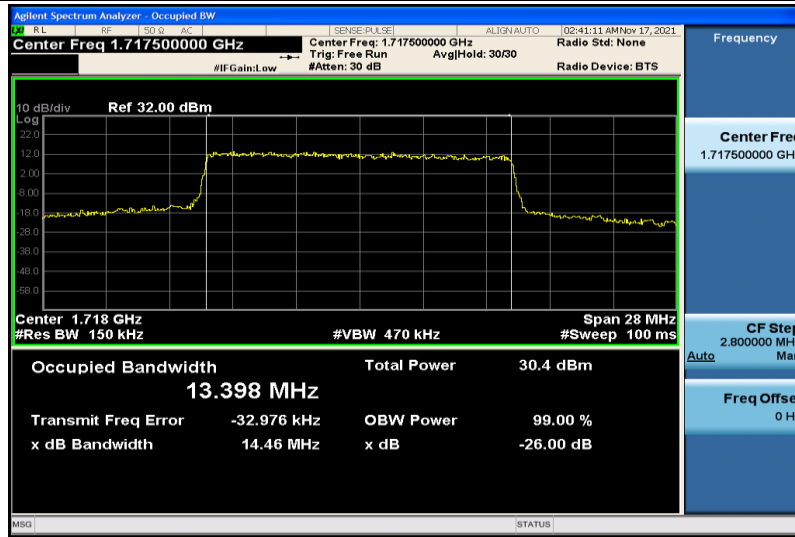

Band4-10MHz-16QAM-20350-50RB#0-8.9330

Band4-15MHz-QPSK-20025-75RB#0-13.398