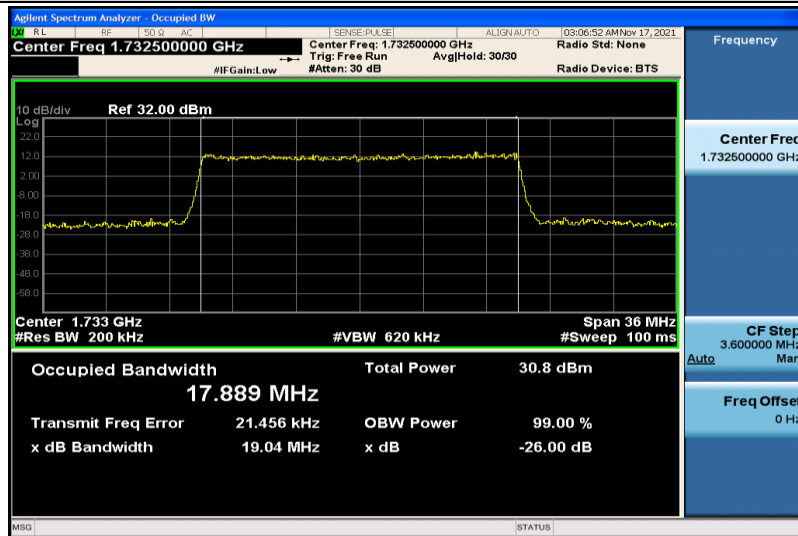

Band4-15MHz-16QAM-20025-75RB#0-13.404

Band4-15MHz-16QAM-20175-75RB#0-13.445

Band4-15MHz-16QAM-20325-75RB#0-13.398

Band4-20MHz-QPSK-20050-100RB#0-17.850

Band4-20MHz-QPSK-20175-100RB#0-17.889

Band4-20MHz-QPSK-20300-100RB#0-17.851