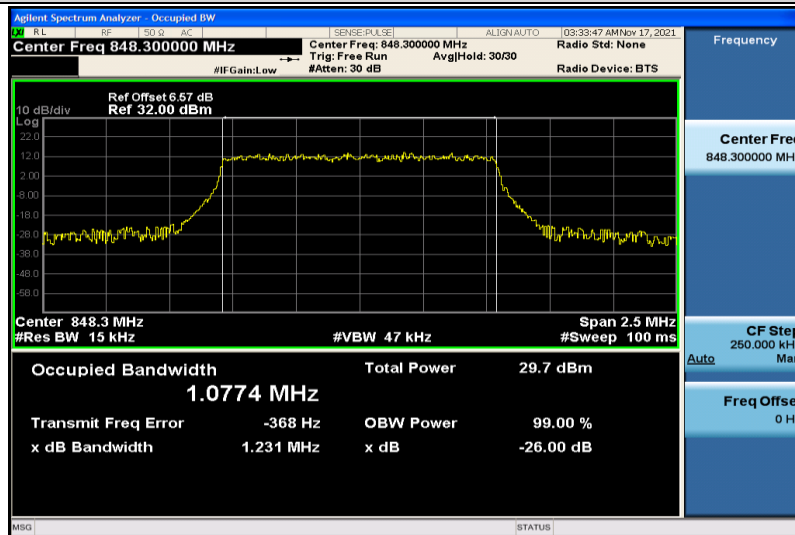

Band4-20MHz-16QAM-20050-100RB#0-17.855

Band4-20MHz-16QAM-20175-100RB#0-17.923

Band4-20MHz-16QAM-20300-100RB#0-17.831

Band5-1.4MHz-QPSK-20407-6RB#0-1.0788

Band5-1.4MHz-QPSK-20525-6RB#0-1.0814

Band5-1.4MHz-QPSK-20643-6RB#0-1.0774