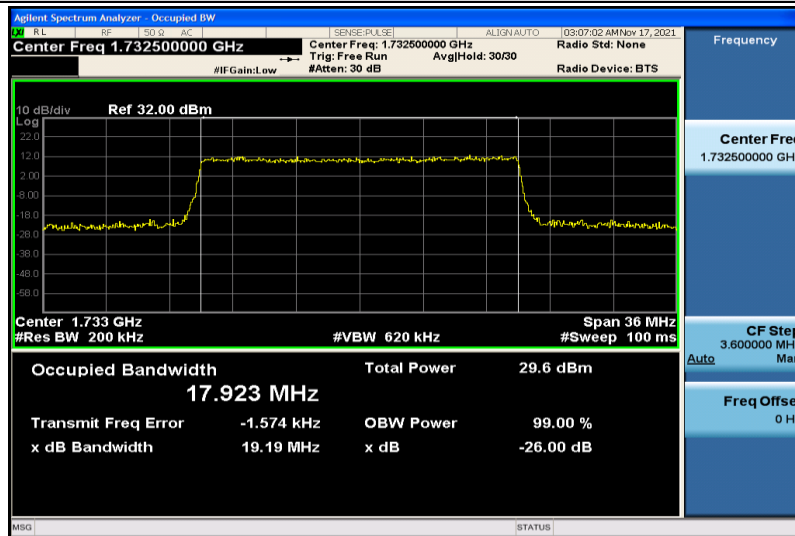

Band4-20MHz-16QAM-20050-100RB#0-17.855

Band4-20MHz-16QAM-20175-100RB#0-17.923