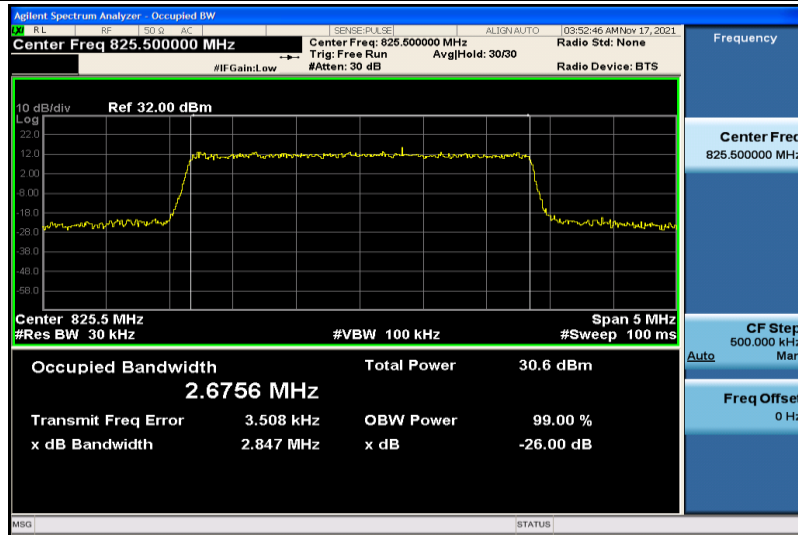

Band5-1.4MHz-16QAM-20643-6RB#0-1.0807

Band5-3MHz-QPSK-20415-15RB#0-2.6756