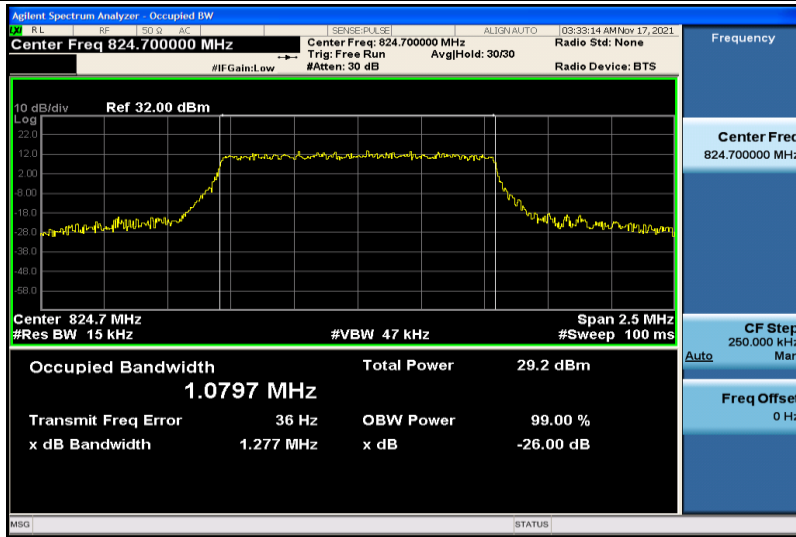

Band4-20MHz-16QAM-20050-100RB#0-17.855

Band4-20MHz-16QAM-20175-100RB#0-17.923

Band4-20MHz-16QAM-20300-100RB#0-17.831

Band5-1.4MHz-QPSK-20407-6RB#0-1.0788

Band5-1.4MHz-QPSK-20525-6RB#0-1.0814

Band5-1.4MHz-QPSK-20643-6RB#0-1.0774