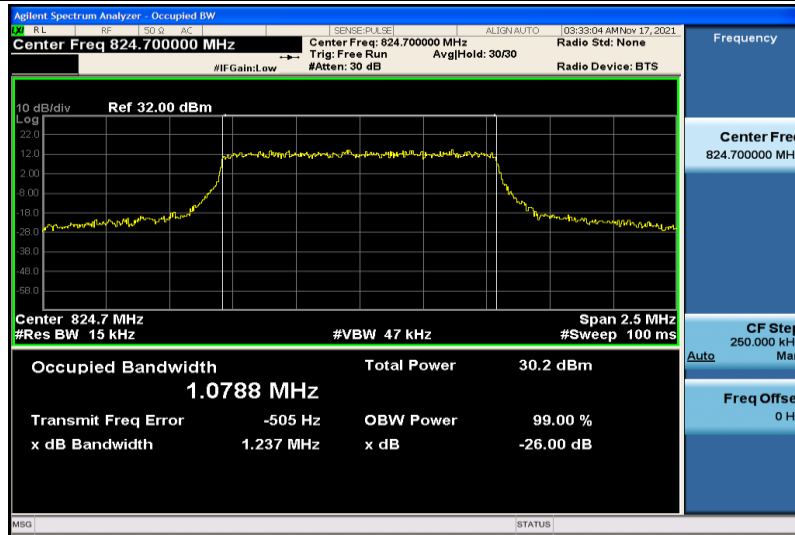

Band4-20MHz-16QAM-20300-100RB#0-17.831

Band5-1.4MHz-QPSK-20407-6RB#0-1.0788