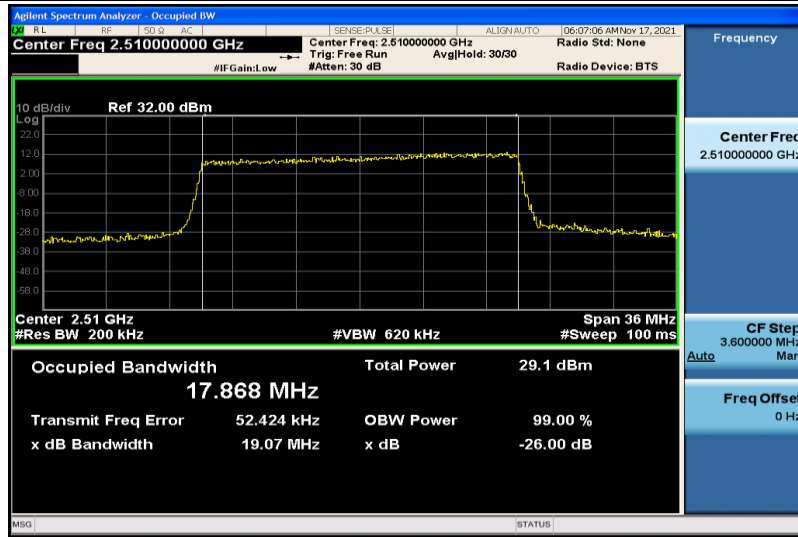

Band7-15MHz-16QAM-21375-75RB#0-13.401

Band7-20MHz-QPSK-20850-100RB#0-17.868