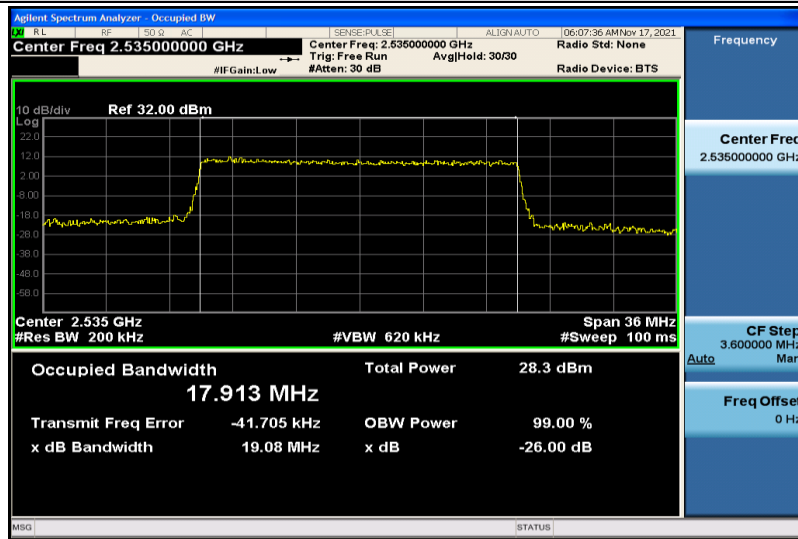

Band7-20MHz-16QAM-20850-100RB#0-17.831

Band7-20MHz-16QAM-21100-100RB#0-17.913