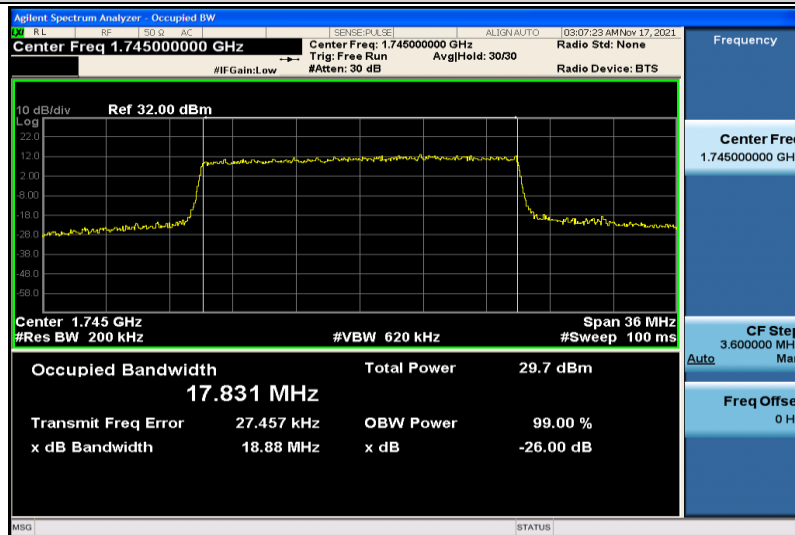

Band4-20MHz-16QAM-20175-100RB#0-17.923

Band4-20MHz-16QAM-20300-100RB#0-17.831