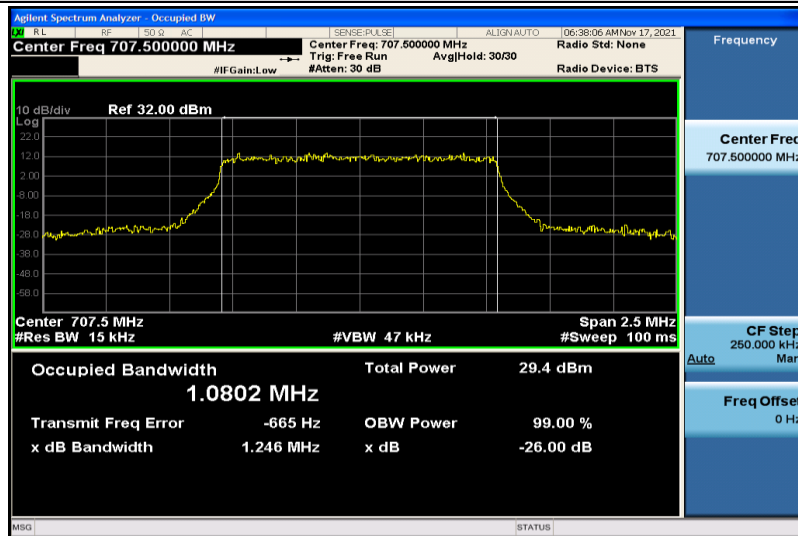

Band12-1.4MHz-16QAM-23017-6RB#0-1.0783

Band12-1.4MHz-16QAM-23095-6RB#0-1.0802