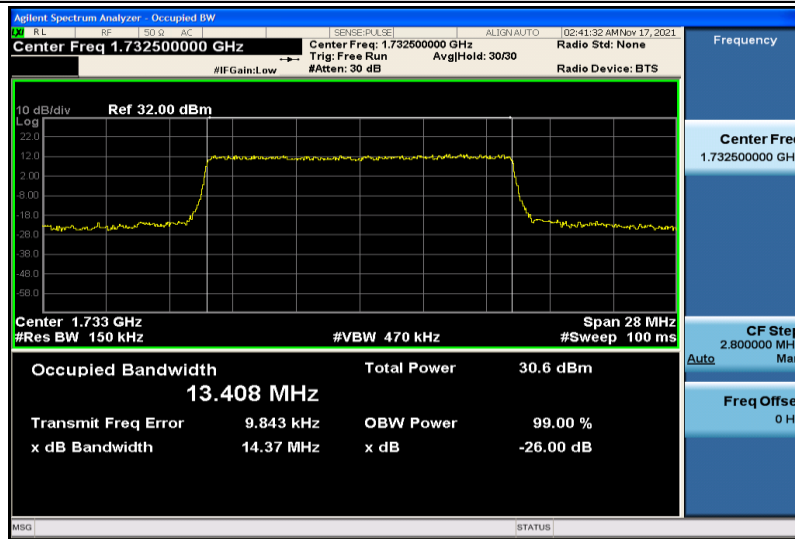

Band4-10MHz-16QAM-20000-50RB#0-8.9490

Band4-10MHz-16QAM-20175-50RB#0-8.9549

Band4-10MHz-16QAM-20350-50RB#0-8.9330

Band4-15MHz-QPSK-20025-75RB#0-13.398

Band4-15MHz-QPSK-20175-75RB#0-13.408

Band4-15MHz-QPSK-20325-75RB#0-13.410