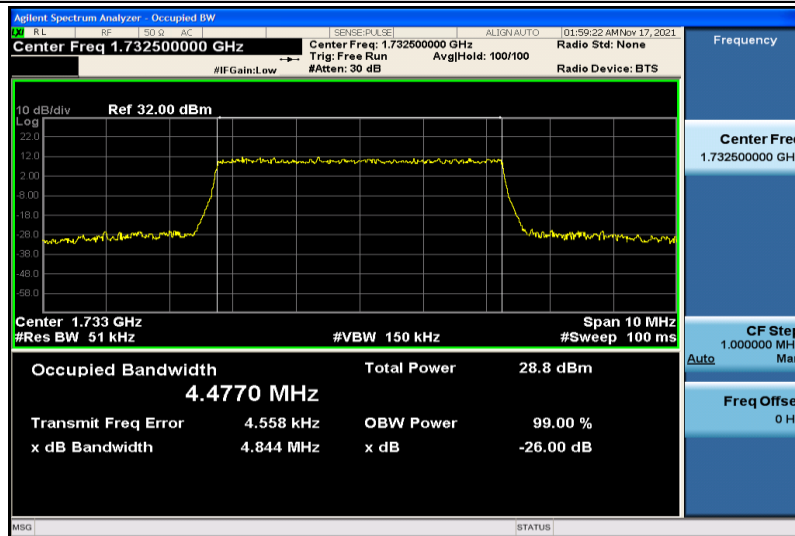

Band4-5MHz-16QAM-19975-25RB#0-4.4733

Band4-5MHz-16QAM-20175-25RB#0-4.4770