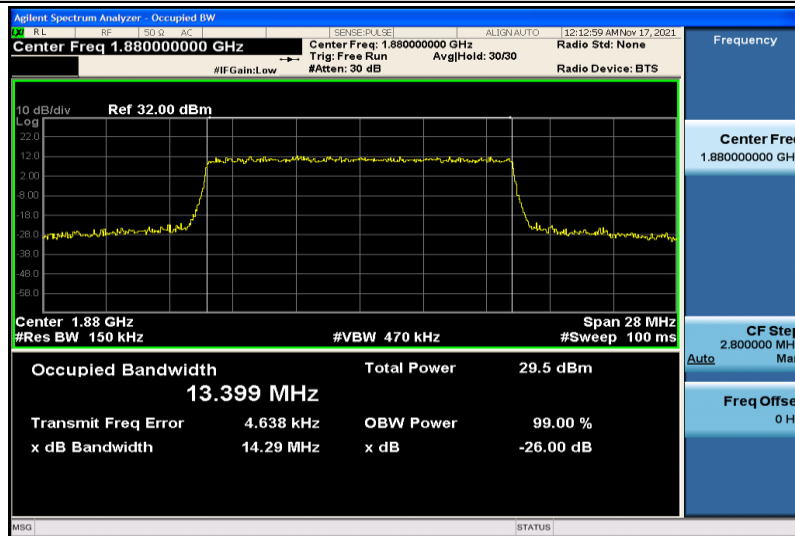

Band2-15MHz-16QAM-18675-75RB#0-13.433

Band2-15MHz-16QAM-18900-75RB#0-13.399