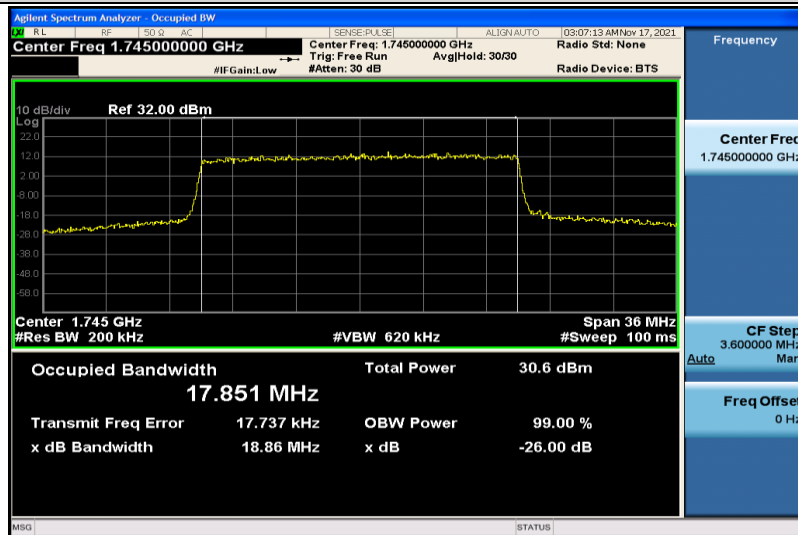

Band4-15MHz-16QAM-20025-75RB#0-13.404

Band4-15MHz-16QAM-20175-75RB#0-13.445

Band4-15MHz-16QAM-20325-75RB#0-13.398

Band4-20MHz-QPSK-20050-100RB#0-17.850

Band4-20MHz-QPSK-20175-100RB#0-17.889

Band4-20MHz-QPSK-20300-100RB#0-17.851