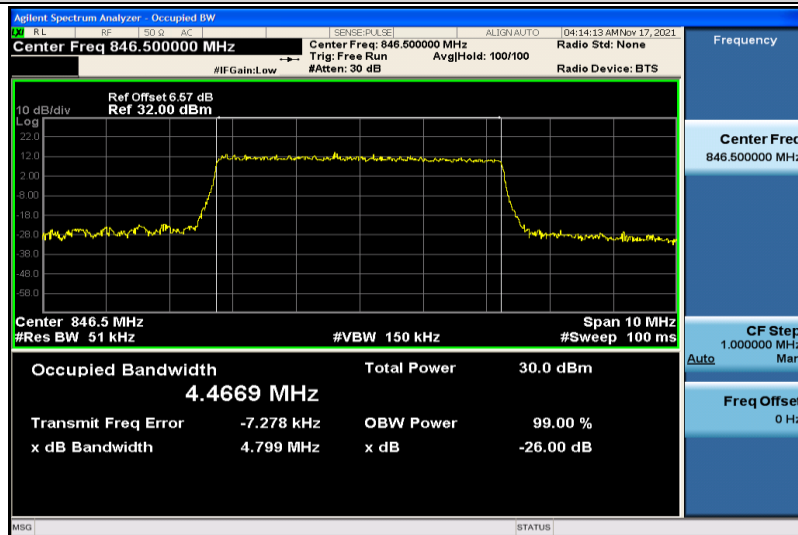

Band5-5MHz-16QAM-20525-25RB#0-4.4723

Band5-5MHz-16QAM-20625-25RB#0-4.4669