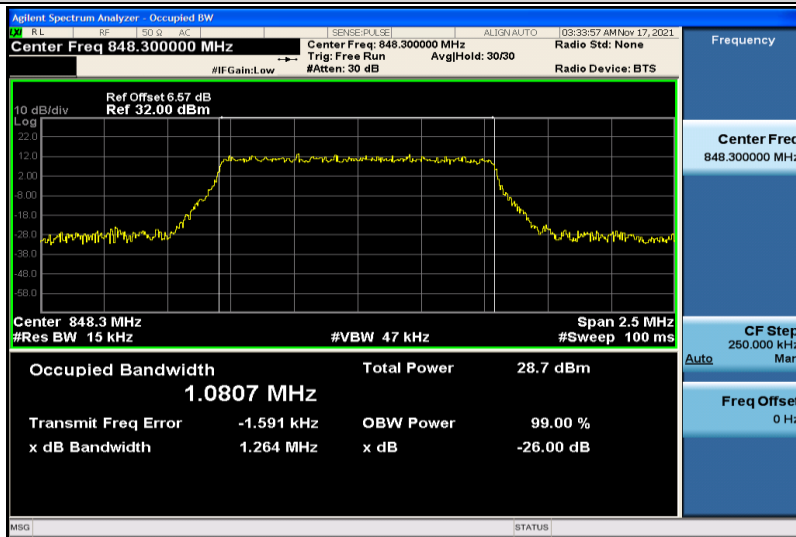

Band5-1.4MHz-16QAM-20525-6RB#0-1.0792

Band5-1.4MHz-16QAM-20643-6RB#0-1.0807