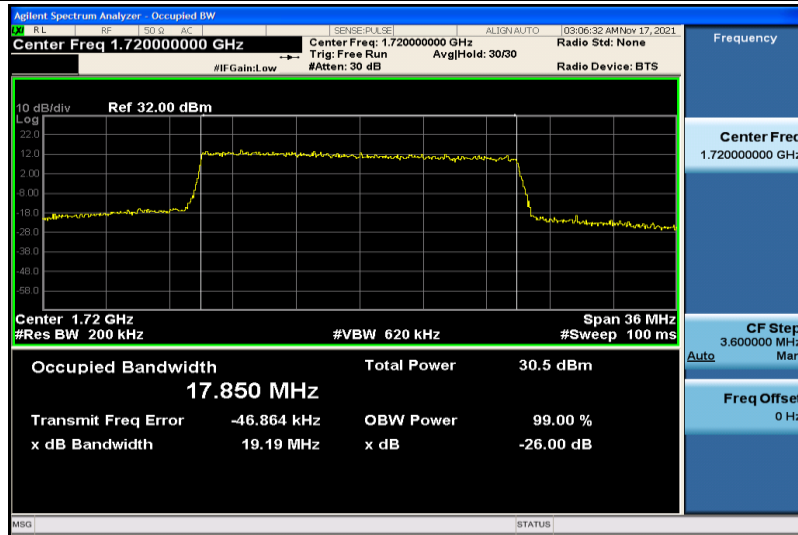

Band4-15MHz-16QAM-20325-75RB#0-13.398

Band4-20MHz-QPSK-20050-100RB#0-17.850