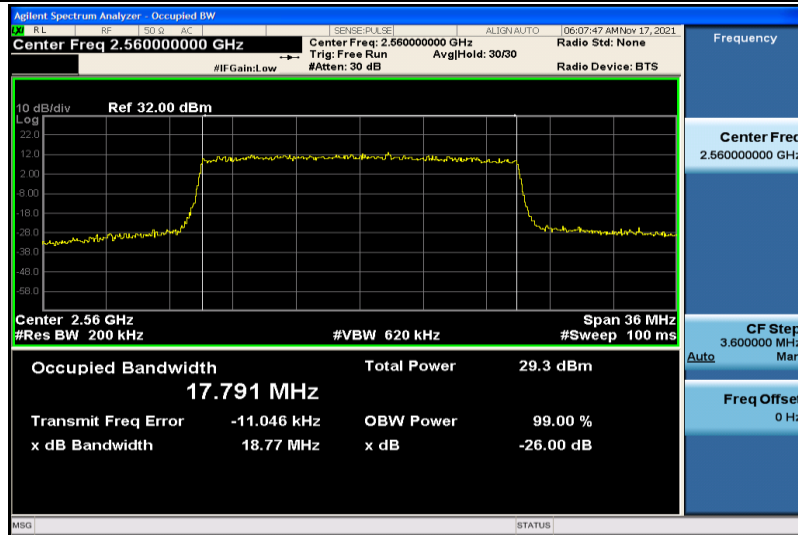

Band7-15MHz-16QAM-20825-75RB#0-13.418

Band7-15MHz-16QAM-21100-75RB#0-13.440

Band7-15MHz-16QAM-21375-75RB#0-13.401

Band7-20MHz-QPSK-20850-100RB#0-17.868

Band7-20MHz-QPSK-21100-100RB#0-17.888

Band7-20MHz-QPSK-21350-100RB#0-17.791