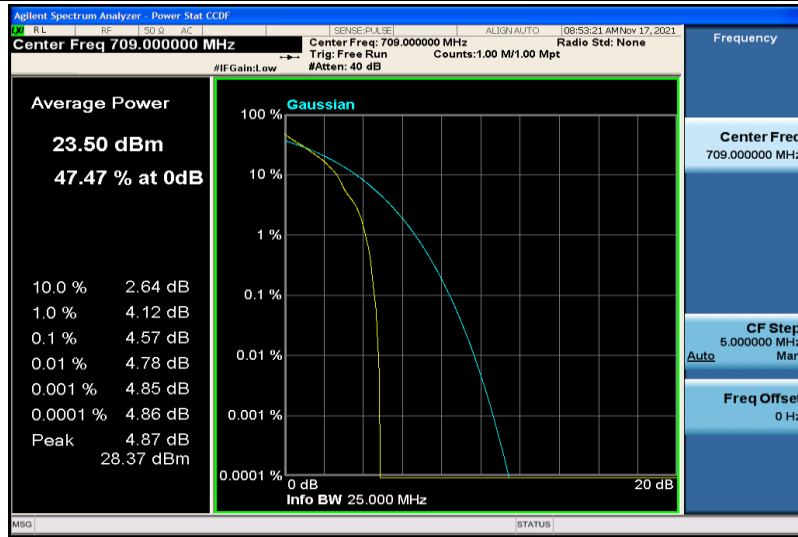

Band17-5MHz-16QAM-23790-1RB#0

Band17-5MHz-16QAM-23790-25RB#0

Band17-5MHz-16QAM-23825-1RB#0

Band17-5MHz-16QAM-23825-25RB#0

Band17-10MHz-QPSK-23780-1RB#0

Band17-10MHz-QPSK-23780-50RB#0

Band17-10MHz-QPSK-23790-1RB#0