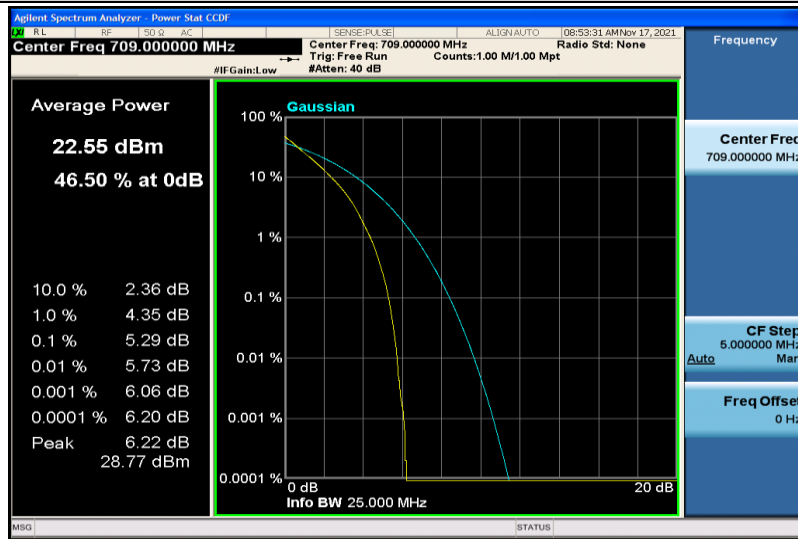

Band17-5MHz-16QAM-23790-1RB#0

Band17-5MHz-16QAM-23790-25RB#0

Band17-5MHz-16QAM-23825-1RB#0

Band17-5MHz-16QAM-23825-25RB#0

Band17-10MHz-QPSK-23780-1RB#0

Band17-10MHz-QPSK-23780-50RB#0

Band17-10MHz-QPSK-23790-1RB#0