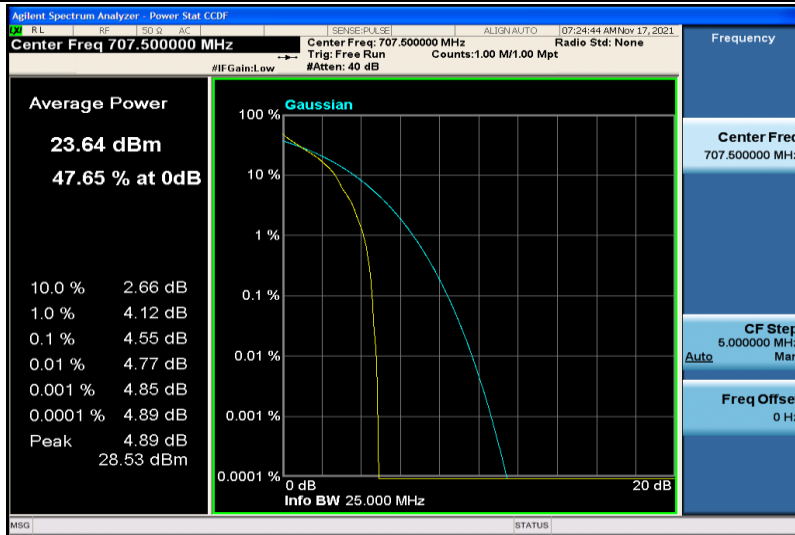

Band12-1.4MHz-16QAM-23017-6RB#0

Band12-1.4MHz-16QAM-23095-1RB#0

Band12-1.4MHz-16QAM-23095-6RB#0

Band12-1.4MHz-16QAM-23173-1RB#0

Band12-1.4MHz-16QAM-23173-6RB#0

Band12-3MHz-QPSK-23025-1RB#0

Band12-3MHz-QPSK-23025-15RB#0