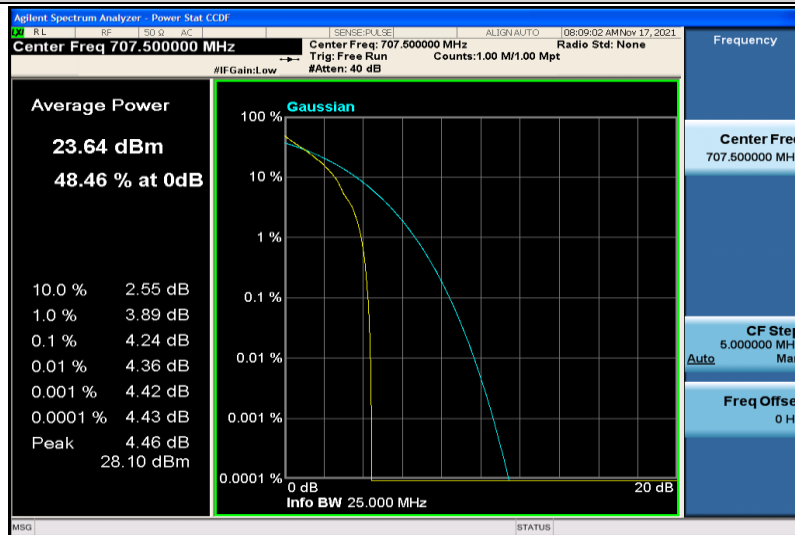

Band12-10MHz-QPSK-23095-1RB#0