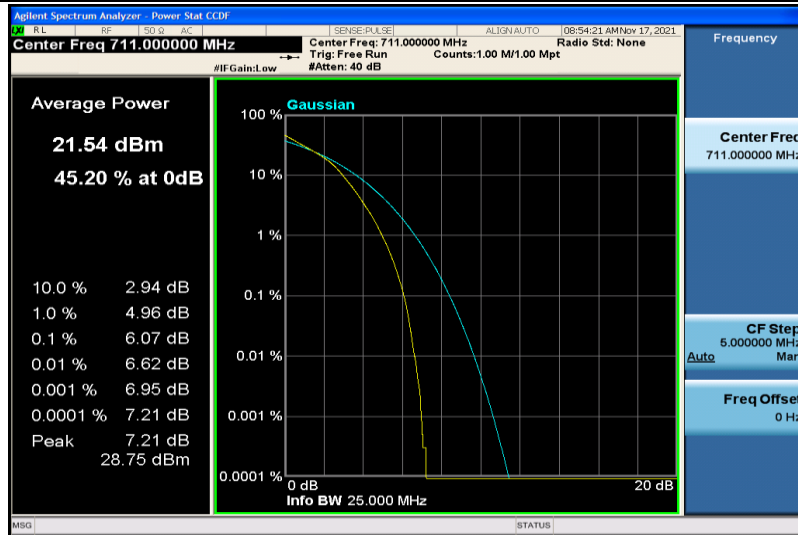

Band17-10MHz-16QAM-23800-50RB#0