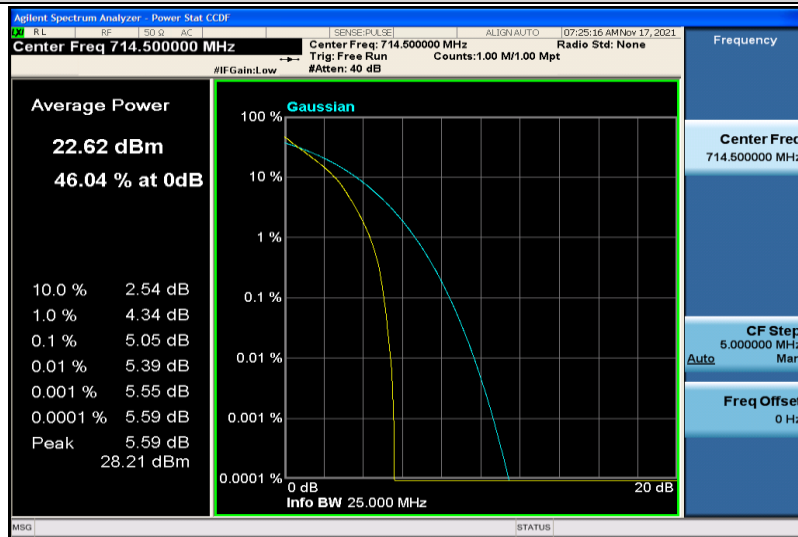

Band12-3MHz-QPSK-23165-15RB#0