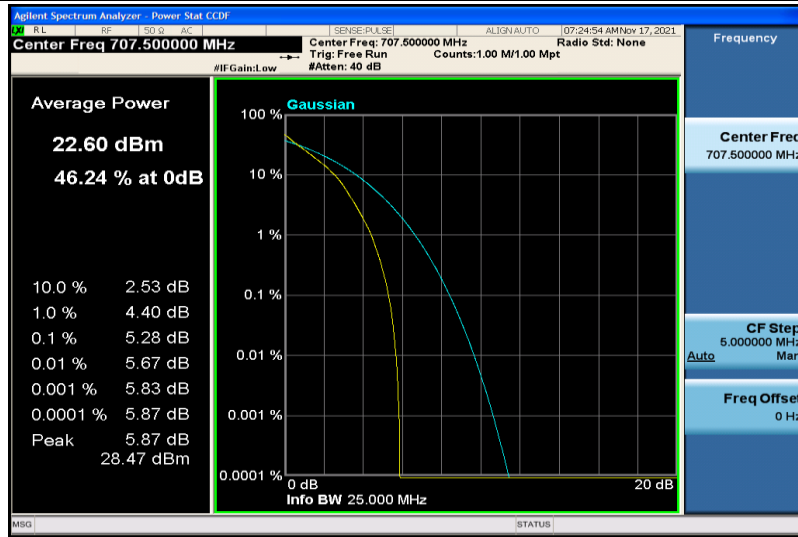

Band12-3MHz-QPSK-23095-15RB#0