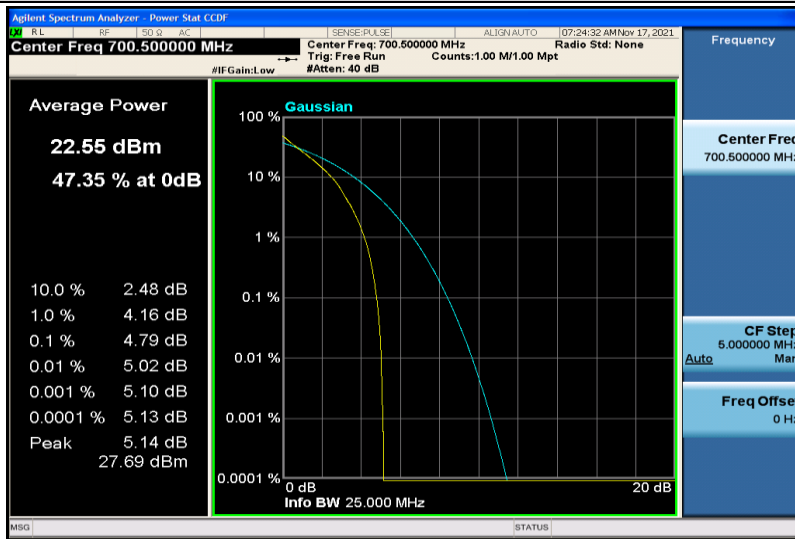

Band12-1.4MHz-16QAM-23017-6RB#0

Band12-1.4MHz-16QAM-23095-1RB#0

Band12-1.4MHz-16QAM-23095-6RB#0

Band12-1.4MHz-16QAM-23173-1RB#0

Band12-1.4MHz-16QAM-23173-6RB#0

Band12-3MHz-QPSK-23025-1RB#0

Band12-3MHz-QPSK-23025-15RB#0