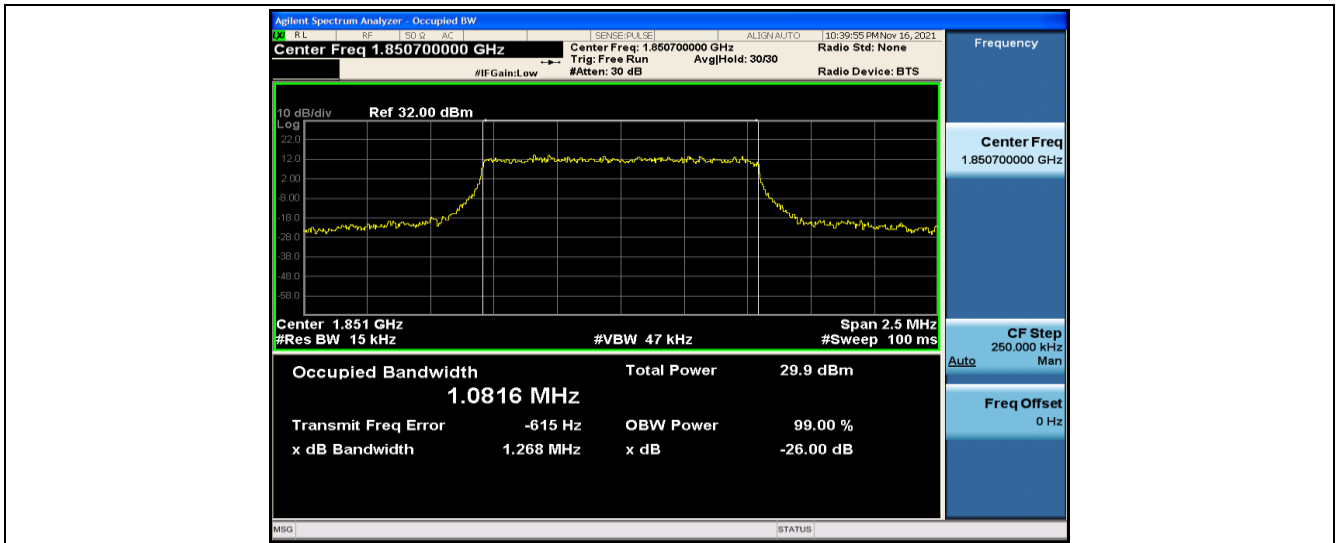

Test Graphs

Band2-1.4MHz-QPSK-18607-6RB#0-1.0816