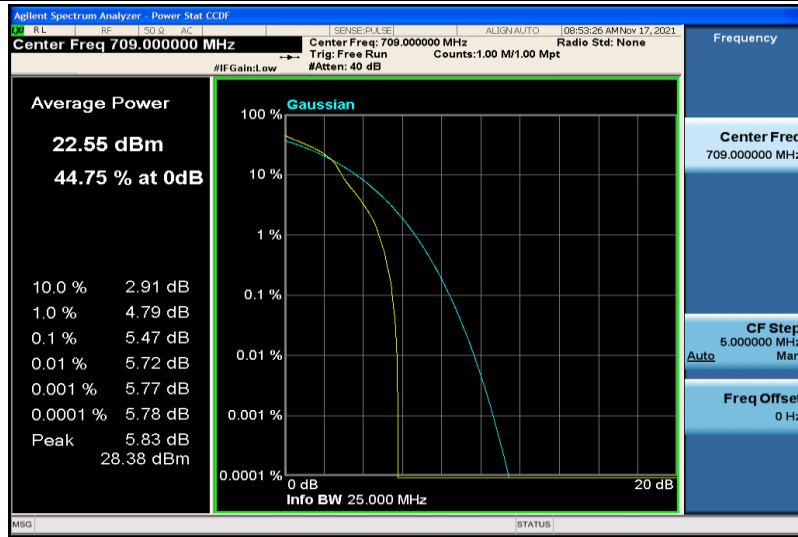

Band17-10MHz-16QAM-23780-1RB#0