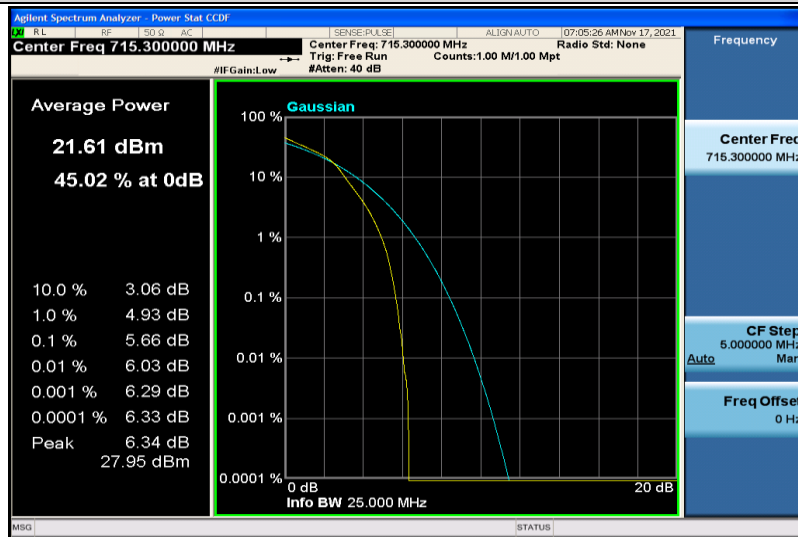

Band12-1.4MHz-16QAM-23017-6RB#0

Band12-1.4MHz-16QAM-23095-1RB#0

Band12-1.4MHz-16QAM-23095-6RB#0

Band12-1.4MHz-16QAM-23173-1RB#0

Band12-1.4MHz-16QAM-23173-6RB#0

Band12-3MHz-QPSK-23025-1RB#0

Band12-3MHz-QPSK-23025-15RB#0