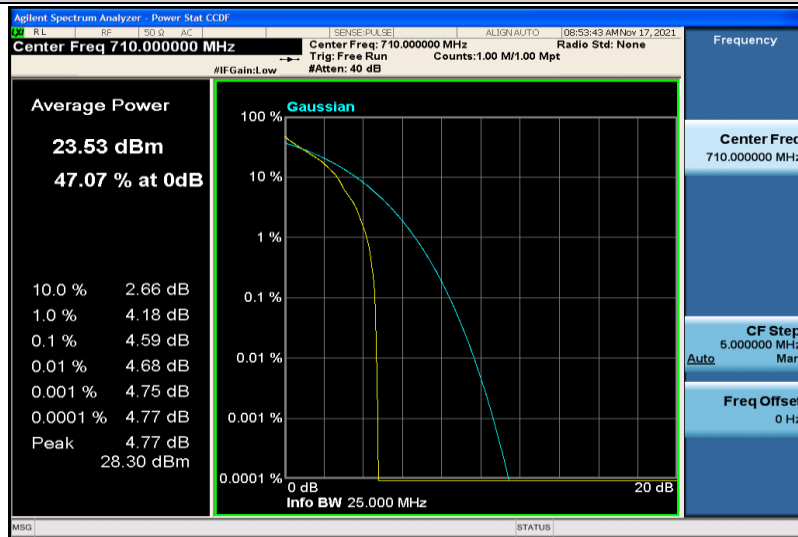

Band17-5MHz-16QAM-23790-1RB#0

Band17-5MHz-16QAM-23790-25RB#0

Band17-5MHz-16QAM-23825-1RB#0

Band17-5MHz-16QAM-23825-25RB#0

Band17-10MHz-QPSK-23780-1RB#0

Band17-10MHz-QPSK-23780-50RB#0

Band17-10MHz-QPSK-23790-1RB#0