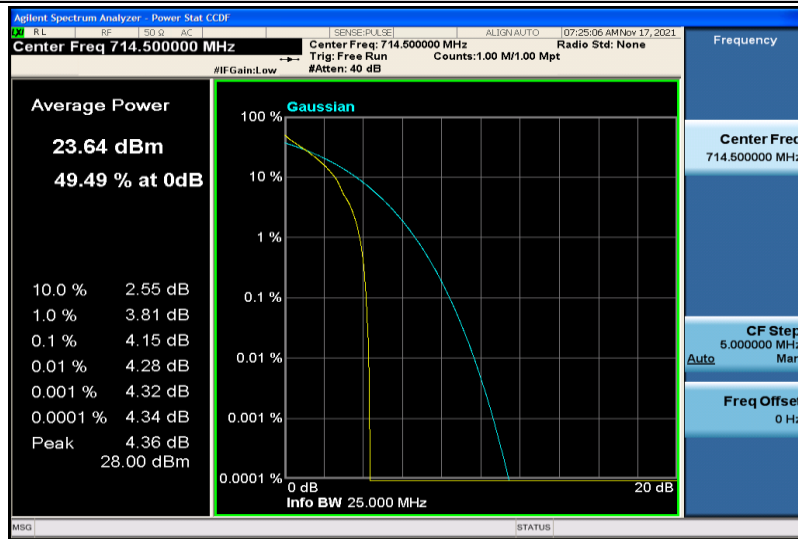

Band12-3MHz-QPSK-23165-1RB#0