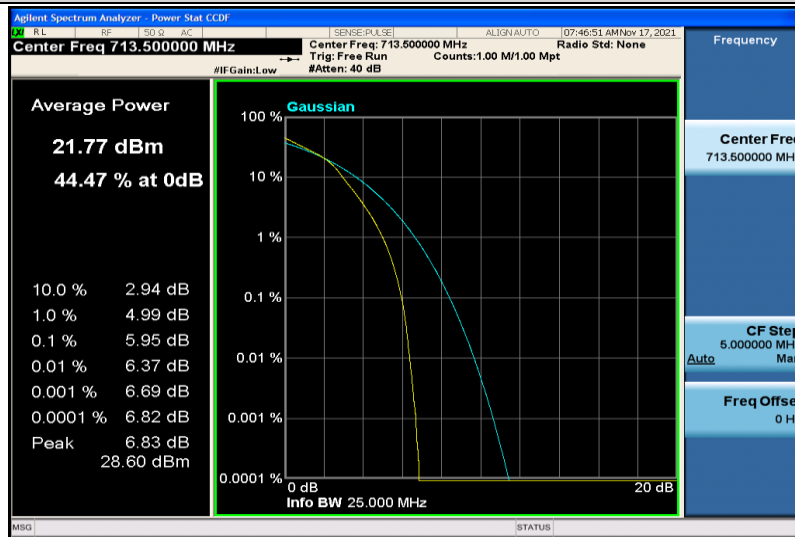

Band12-5MHz-QPSK-23155-1RB#0

Band12-5MHz-QPSK-23155-25RB#0

Band12-5MHz-16QAM-23035-1RB#0

Band12-5MHz-16QAM-23035-25RB#0

Band12-5MHz-16QAM-23095-1RB#0

Band12-5MHz-16QAM-23095-25RB#0

Band12-5MHz-16QAM-23155-1RB#0