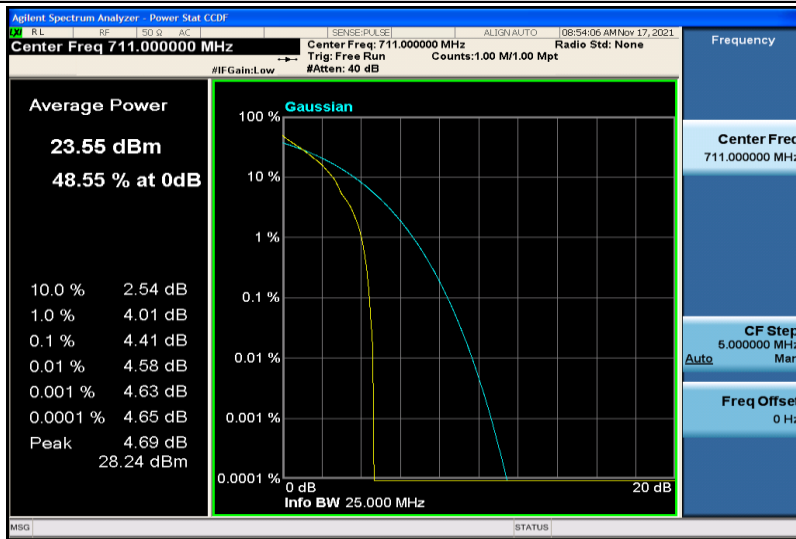

Band17-10MHz-QPSK-23800-1RB#0